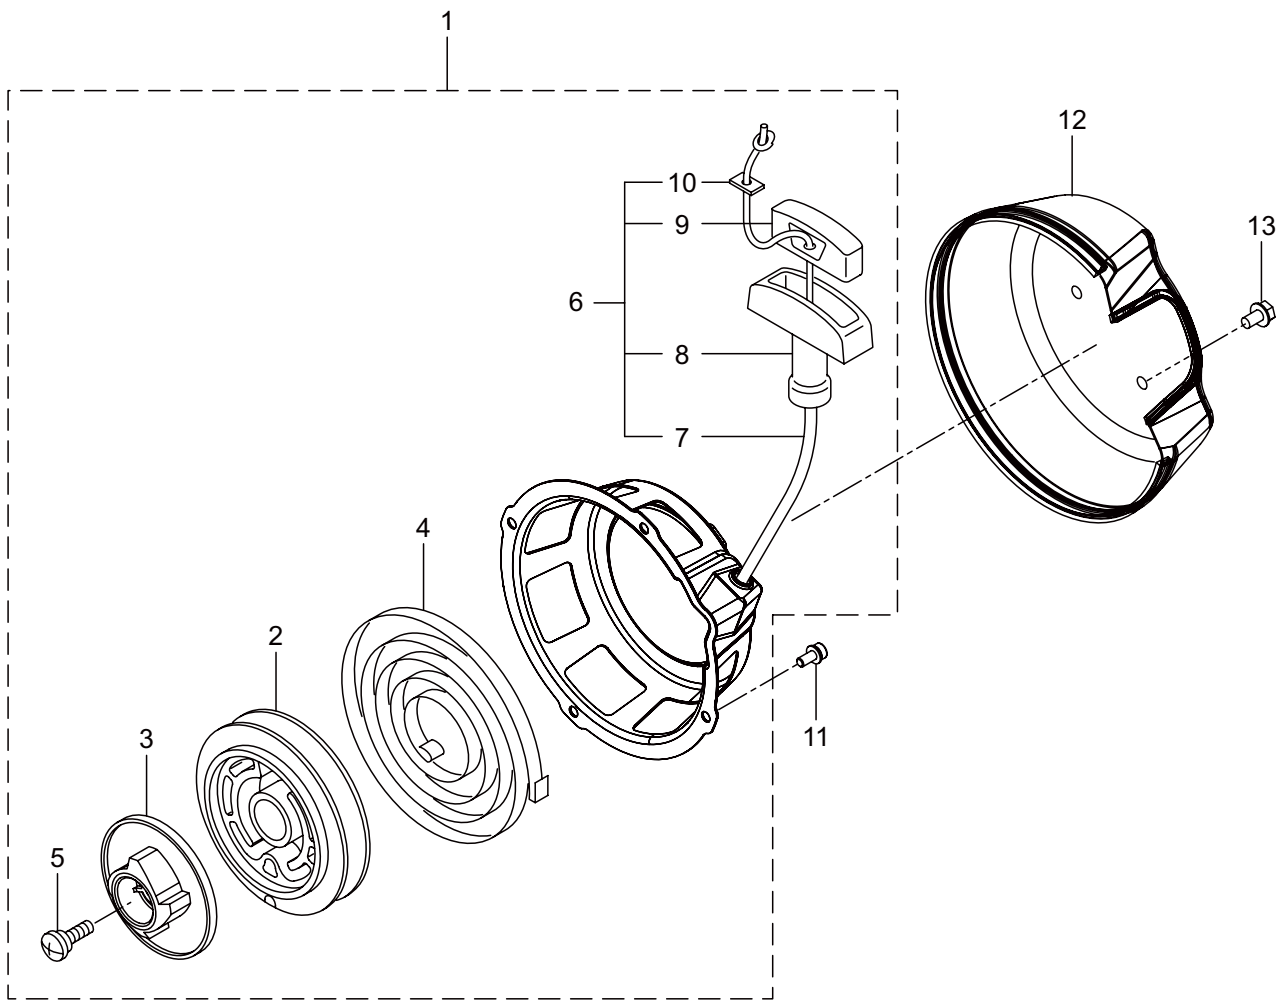

2022. 11.

P/N 525423

CE800U

1. CRANKCASE, CYLINDER, MUFFLER

Ref. No.	Part No.	Part Name	Q'ty	Remarks
1-1	362490	CE800U(MUS)	1	
1-2	249632	Cylinder	1	
1-3	247731	Gasket	1	
1-4	261246	Cap Screw	4	M5x25
1-5	249634	Insulator	1	
1-6	247735	Gasket	1	
1-7	265924	Screw	4	M5x25WSW
1-8	555041	Muffler Comp.	1	
1-9	261607	Cap Screw	2	M5x16WSW
1-10	247918	Gasket	1	
1-11	248208	Cap Screw	2	M6x85
1-12	248260	Top Cover	1	
1-13	261250	Cap Screw	2	M5x20
1-14	268940	Screw	1	M5x18WSW
1-15	261246	Cap Screw	2	M5x25
1-16	249636	Crankcase	1	
1-17	247751	Bearing	2	6203C3
1-18	247752	Oil Seal	1	17-40-9
1-19	247753	Oil Seal	1	17-28-6
1-20	012381	Snap Ring	2	#40
1-21	261999	Cap Screw	5	M5x40WSW
1-22	277475	Piston	1	
1-23	275757	Piston Ring	2	
1-24	278019	Piston Pin	1	
1-25	278471	Bearing, Needle	1	12x15x14.3x5
1-26	276122	Clip, Piston Pin	2	
1-27	247755	Crankshaft/Conn.Rod Ass'y	1	
1-28	555048	Fan Cover	1	
1-29	261250	Cap Screw	3	M5x20

CE800U
2. MAGNETO

Ref. No.	Part No.	Part Name	Q'ty	Remarks
2-1	247772	Magneto Ass'y	1	Incl.2-7
2-2	247773	Rotor/Fan	1	
2-3	247774	Ignition Coil Ass'y	1	Incl.4-7
2-4	247776	Spark Plug Wire Ass'y	1	Incl.5,6
2-5	247778	Plug Boot	1	
2-6	272805	Connector	1	
2-7	247779	Plug Boot	1	
2-8	261076	Woodruff Key	1	3x10
2-9	247767	Nut, Rotor	1	M10
2-10	281211	Screw	2	M4x20WSW
2-11	285982	Spark Plug	1	BPM8Y
2-12	248193	Wire, Lead	1	
2-13	248194	Grommet	1	
2-14	281172	Grommet	1	
2-15	247780	Ratchet	2	
2-16	247781	Ratchet Spring	2	
2-17	248109	Bolt	2	
2-18	269175	Washer	2	6.1x15x1.6

CE800U
3. RECOIL STARTER

Ref. No.	Part No.	Part Name	Q'ty	Remarks
3-1	247785	Recoil Starter Ass'y	1	Incl.2-10
3-2	248335	Reel Comp.	1	
3-3	248336	Cam Plate	1	
3-4	248337	Spiral Spring	1	
3-5	248338	Set Screw	1	
3-6	248339	Rope Ass'y	1	Incl.7-10
3-7	248340	Starter Rope	1	
3-8	248341	Starter Knob	1	
3-9	262981	Knob Cap	1	
3-10	283511	Rope Stopper	1	
3-11	267651	Screw	4	M5x12WSW
3-12	248189	Dust Cover Comp.	1	
3-13	248192	Bolt	3	M6x10