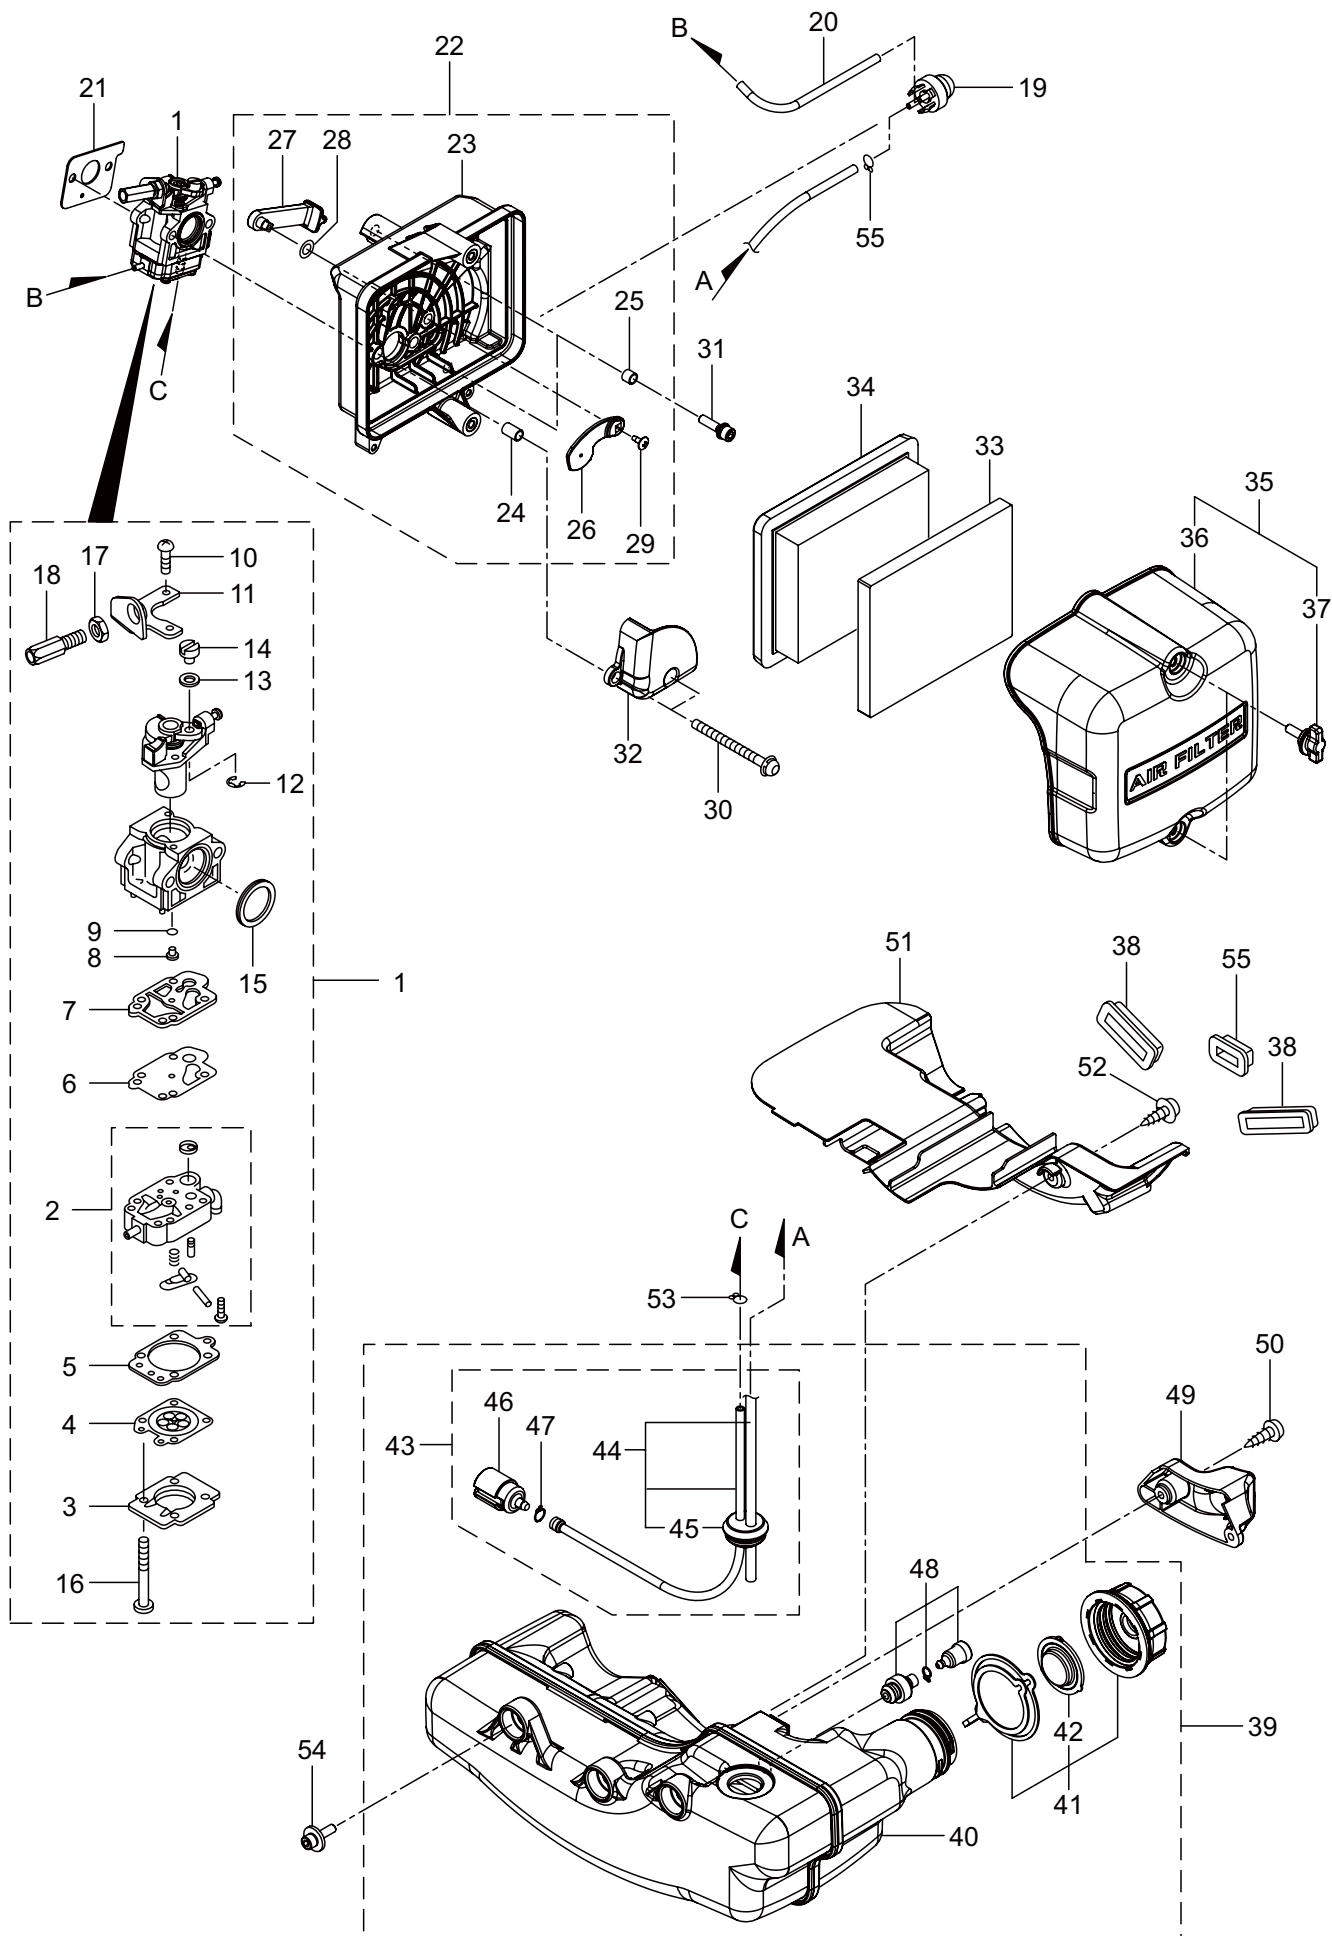

CE800U

4. CARBURETOR, AIR CLEANER, FUEL TANK

Ref. No.	Part No.	Part Name	Q'ty	Remarks
4-1	249665	Carburetor Ass'y	1	Incl.2-18
4-2	283124	Pump Body	1	
4-3	263726	Cover Plate	1	
4-4	283905	Diaphragm, Meterring	1	
4-5	263727	Gasket	1	
4-6	262994	Diaphragm, Fuel Pump	1	
4-7	282576	Gasket	1	
4-8	286904	Main Jet	1	
4-9	261871	O-Ring	1	
4-10	261875	Screw	2	
4-11	264677	Bracket	1	
4-12	261876	E-Ring	1	
4-13	264678	Washer	1	
4-14	261658	Swivel	1	
4-15	261657	Packing	1	
4-16	263737	Screw	4	
4-17	261878	Nut	1	M6
4-18	263994	Adapter	1	
4-19	282299	Pump	1	
4-20	555005	Pipe	1	2.38x4.76x150
4-21	249639	Gasket	1	
4-22	247790	Case Ass'y	1	Incl.23-29
4-23	247791	Case Body	1	
4-24	247792	Sleeve	2	5.5x7.1x11
4-25	279848	Sleeve	2	5.5x7.1x6
4-26	248747	Valve	1	
4-27	248140	Lever	1	
4-28	284816	Washer	1	6.4x11x0.15
4-29	269032	Screw	1	3.5x8
4-30	248673	Cap Screw	2	M5x65WSW
4-31	261250	Cap Screw	2	M5x20
4-32	247793	Baffle Plate	1	
4-33	247794	Element	1	
4-34	247795	Paper Element	1	
4-35	247796	Cleaner Cover Ass'y	1	Incl.36,37
4-36	247797	Cleaner Cover	1	
4-37	279350	Knob	2	
4-38	261119	Pad	2	
4-39	249690	Fuel Tank Ass'y	1	Incl.40-48
4-40	248694	Fuel Tank Comp.	1	
4-41	131319	Fuel Tank Cap Ass'y	1	Incl.42
4-42	287058	Packing	1	
4-43	555019	Fuel Pipe Pick-up Ass'y	1	Incl.44-47
4-44	555018	Fuel Pipe Ass'y	1	Incl.45
4-45	265869	Grommet	1