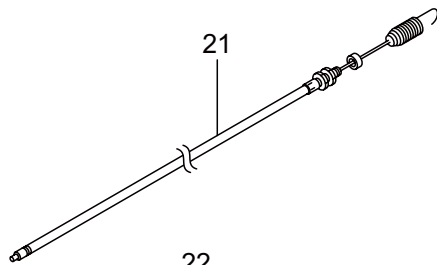

CE800U
3. RECOIL STARTER

Ref. No.	Part No.	Part Name	Q'ty	Remarks
3-1	247785	Recoil Starter Ass'y	1	Incl.2-10
3-2	248335	Reel Comp.	1	
3-3	248336	Cam Plate	1	
3-4	248337	Spiral Spring	1	
3-5	248338	Set Screw	1	
3-6	248339	Rope Ass'y	1	Incl.7-10
3-7	248340	Starter Rope	1	
3-8	248341	Starter Knob	1	
3-9	262981	Knob Cap	1	
3-10	283511	Rope Stopper	1	
3-11	267651	Screw	4	M5x12WSW
3-12	248189	Dust Cover Comp.	1	
3-13	248192	Bolt	3	M6x10

CE800U

5. ENGINE MOUNT, ADAPTER, LABEL, ACCESSORIES, OPTION

Ref. No.	Part No.	Part Name	Q'ty	Remarks
5-1	249692	Engine Mount Ass'y	1	Incl.2,3
5-2	249641	Engine Mount	1	
5-3	249693	Bearing	1	6005DDU C3
5-4	249694	Cap Screw	4	M6x40
5-5	249640	Adapter Shaft	1	
5-6	249696	Woodruff Key	1	4x16
5-7	279726	Dust Cover	1	
5-8	285188	Label	1	
5-9	555126	Label	1	
5-10	265694	Label	1	
5-11	249672	Bolt	1	M10x1.0x105L
5-12	249704	Washer	1	10.5x20x2t
5-13	555007	Stay A	1	
5-14	555008	Stay B	1	
5-15	555046	Switch	1	
5-16	555011	Wire, Lead	1	
5-17	264849	Plate	1	
5-18	555020	Spring	1	
5-19	234636	Cap Screw	2	M5x35WSW
5-20	243898	Nylon Nut	2	M5
5-21	555006	Throttle Wire	1	
5-22	555094	Instruction Manual	1	CE800U
5-23	262395	Spark Arrester	1	
5-24	284052	Washer	1	M3
5-25	089530	Screw	1	M3x10
5-26	555222	Throttle Wire	1	For extension handle
5-27	555223	Wire, Lead	1	For extension handle