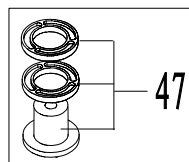

19" Hover Mower

PARTS LIST

Model MHM480

2023.2.21

Ref #	Part Number	Description	Qty	Comments
1	846003	HANDLE GRIP (ONE GRIP)	2	
2	846004	HANDLE, UPPER	1	
6	846005	BALE, HANDLE CONTROL	1	AKA engine stop lever
10	846006	HANDLE, LOWER	1	
11	846007	HANDLE PIVOT BOLT	1	
12	846008	WASHER, 8	2	
13	846009	SPRING / LOCK WASHER	2	
14	846010	KNOB, HANDLE	2	
15	846011	NUT, NYLON (KICK STAND)	1	
16	846012	SCREW, PAN HEAD, 6x35	1	
17	846013	KICK STAND	1	
19	846014	NUT, FLANGE, M8	3	
20	846015	BOLT, ENGINE BASE, ENGINE	4	
21	846016	BUSHING	4	
22	846017	BASE, ENGINE	1	
23	846018	PIN, LOWER HANDLE	2	
24	846019	PIN, SPLIT	2	
25	846020	WASHER	4	
26	846021	BRACKET, HANDLE	2	
27	846022	WASHER,LARGE	4	
28	846023	DECK	1	Decals not included
29	846024	WASHER	8	
30	846025	PLATE, ADAPTER	2	
32	846026	ADAPTER, IMPELLER TO CRANKSHAFT	1	
33	846027	IMPELLER	1	
34	846028	FLANGE (CONE), 30mm	1	
35	846029	SPACER, HEIGHT ADJUSTMENT	2	
36	846030	DISK, BLADE MOUNTING	1	
37	846002	BLADE SET (3)	1	On accessory sheet
37	846032	BLADE SET (12)	N/A	On accessory sheet
38	846033	BOLT, FLAIL BLADE MOUNTING	3	
38	846034	BOLT/NUT KIT, BLADE MTG, HOVER	1	Set of 3 / Not shown on illustration
39	846035	HUB, 32mm	1	
39	846036	HUB, 43mm	1	Optional / included in LC-190 kit
40	845998	BAR BLADE	1	On accessory sheet
42	846038	DISK ASSY W/BLADES	1	
43	846039	NUT, LOCK	8	
44	846040	BOLT, 8x35	4	
45	846041	INSERT/SPACER, HANDLE BRACKET	4	
46	846042	INSERT/SPACER, ENGINE BASE	4	
47	845997	LOW CUT KIT, HOVER MOWER	1	On accessory sheet
48	846043	IMPELLER REMOVAL TOOL	1	
49	249704	WASHER, 10	1	
50	249672	BOLT, 10mm x 1.0 x 105	1	
51		DECAL SET (M)	1	
51		DECAL SET (G)	1	
51		DECAL SET (CT)	1	
N/A	845999	WHEEL KIT	1	On accessory sheet
N/A	846000	HANDLE EXTENSION, MARUYAMA, 18"	1	On accessory sheet
N/A	845996	HI-RISE KIT, HOVER MOWER	1	On accessory sheet