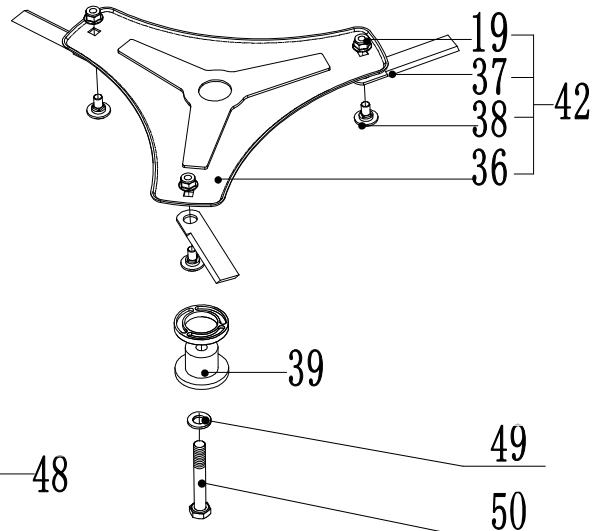

19" Hover Mower

PARTS LIST

Model MHM480

2023.2.21

Ref #	Part Number	Description	Qty	Comments
1	846003	HANDLE GRIP (ONE GRIP)	2	
2	846004	HANDLE, UPPER	1	
6	846005	BALE, HANDLE CONTROL	1	AKA engine stop lever
10	846006	HANDLE, LOWER	1	
11	846007	HANDLE PIVOT BOLT	1	
12	846008	WASHER, 8	2	
13	846009	SPRING / LOCK WASHER	2	
14	846010	KNOB, HANDLE	2	
15	846011	NUT, NYLON (KICK STAND)	1	
16	846012	SCREW, PAN HEAD, 6x35	1	
17	846013	KICK STAND	1	
19	846014	NUT, FLANGE, M8	3	
20	846015	BOLT, ENGINE BASE, ENGINE	4	
21	846016	BUSHING	4	
22	846017	BASE, ENGINE	1	
23	846018	PIN, LOWER HANDLE	2	
24	846019	PIN, SPLIT	2	
25	846020	WASHER	4	
26	846021	BRACKET, HANDLE	2	
27	846022	WASHER,LARGE	4	
28	846023	DECK	1	Decals not included
29	846024	WASHER	8	
30	846025	PLATE, ADAPTER	2	
32	846026	ADAPTER, IMPELLER TO CRANKSHAFT	1	
33	846027	IMPELLER	1	
34	846028	FLANGE (CONE), 30mm	1	
35	846029	SPACER, HEIGHT ADJUSTMENT	2	
36	846030	DISK, BLADE MOUNTING	1	
37	846002	BLADE SET (3)	1	On accessory sheet
37	846032	BLADE SET (12)	N/A	On accessory sheet
38	846033	BOLT, FLAIL BLADE MOUNTING	3	
38	846034	BOLT/NUT KIT, BLADE MTG, HOVER	1	Set of 3 / Not shown on illustration
39	846035	HUB, 32mm	1	
39	846036	HUB, 43mm	1	Optional / included in LC-190 kit
40	845998	BAR BLADE	1	On accessory sheet
42	846038	DISK ASSY W/BLADES	1	
43	846039	NUT, LOCK	8	
44	846040	BOLT, 8x35	4	
45	846041	INSERT/SPACER, HANDLE BRACKET	4	
46	846042	INSERT/SPACER, ENGINE BASE	4	
47	845997	LOW CUT KIT, HOVER MOWER	1	On accessory sheet
48	846043	IMPELLER REMOVAL TOOL	1	
49	249704	WASHER, 10	1	
50	249672	BOLT, 10mm x 1.0 x 105	1	
51		DECAL SET (M)	1	
51		DECAL SET (G)	1	
51		DECAL SET (CT)	1	
N/A	845999	WHEEL KIT	1	On accessory sheet
N/A	846000	HANDLE EXTENSION, MARUYAMA, 18"	1	On accessory sheet
N/A	845996	HI-RISE KIT, HOVER MOWER	1	On accessory sheet