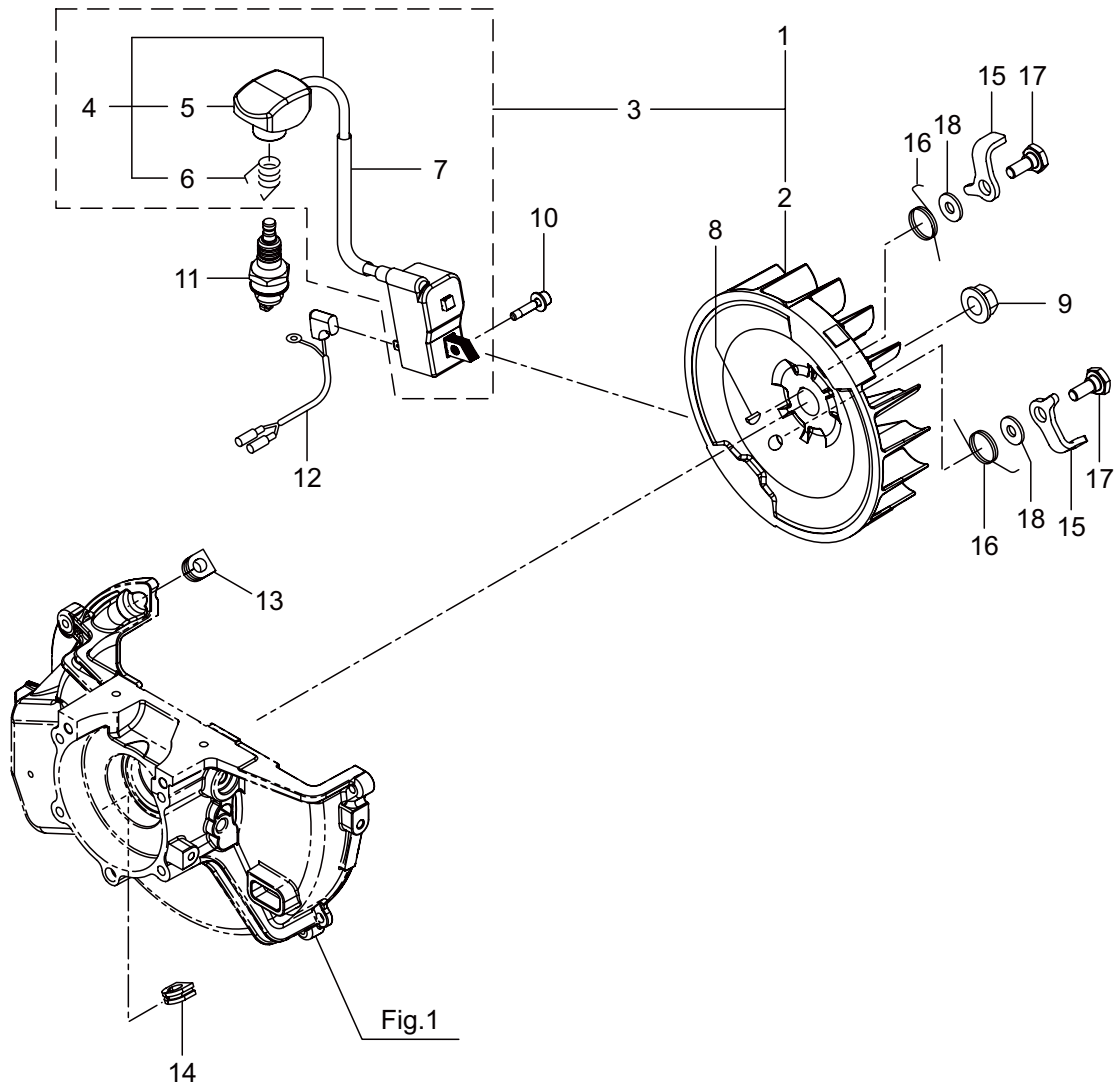

2022. 11.

P/N 525423

CE800U

1. CRANKCASE, CYLINDER, MUFFLER

Ref. No.	Part No.	Part Name	Q'ty	Remarks
1-1	362490	CE800U(MUS)	1	
1-2	249632	Cylinder	1	
1-3	247731	Gasket	1	
1-4	261246	Cap Screw	4	M5x25
1-5	249634	Insulator	1	
1-6	247735	Gasket	1	
1-7	265924	Screw	4	M5x25WSW
1-8	555041	Muffler Comp.	1	
1-9	261607	Cap Screw	2	M5x16WSW
1-10	247918	Gasket	1	
1-11	248208	Cap Screw	2	M6x85
1-12	248260	Top Cover	1	
1-13	261250	Cap Screw	2	M5x20
1-14	268940	Screw	1	M5x18WSW
1-15	261246	Cap Screw	2	M5x25
1-16	249636	Crankcase	1	
1-17	247751	Bearing	2	6203C3
1-18	247752	Oil Seal	1	17-40-9
1-19	247753	Oil Seal	1	17-28-6
1-20	012381	Snap Ring	2	#40
1-21	261999	Cap Screw	5	M5x40WSW
1-22	277475	Piston	1	
1-23	275757	Piston Ring	2	
1-24	278019	Piston Pin	1	
1-25	278471	Bearing, Needle	1	12x15x14.3x5
1-26	276122	Clip, Piston Pin	2	
1-27	247755	Crankshaft/Conn.Rod Ass'y	1	
1-28	555048	Fan Cover	1	
1-29	261250	Cap Screw	3	M5x20

CE800U
2. MAGNETO

Ref. No.	Part No.	Part Name	Q'ty	Remarks
2-1	247772	Magneto Ass'y	1	Incl.2-7
2-2	247773	Rotor/Fan	1	
2-3	247774	Ignition Coil Ass'y	1	Incl.4-7
2-4	247776	Spark Plug Wire Ass'y	1	Incl.5,6
2-5	247778	Plug Boot	1	
2-6	272805	Connector	1	
2-7	247779	Plug Boot	1	
2-8	261076	Woodruff Key	1	3x10
2-9	247767	Nut, Rotor	1	M10
2-10	281211	Screw	2	M4x20WSW
2-11	285982	Spark Plug	1	BPM8Y
2-12	248193	Wire, Lead	1	
2-13	248194	Grommet	1	
2-14	281172	Grommet	1	
2-15	247780	Ratchet	2	
2-16	247781	Ratchet Spring	2	
2-17	248109	Bolt	2	
2-18	269175	Washer	2	6.1x15x1.6

CE800U
3. RECOIL STARTER

Ref. No.	Part No.	Part Name	Q'ty	Remarks
3-1	247785	Recoil Starter Ass'y	1	Incl.2-10
3-2	248335	Reel Comp.	1	
3-3	248336	Cam Plate	1	
3-4	248337	Spiral Spring	1	
3-5	248338	Set Screw	1	
3-6	248339	Rope Ass'y	1	Incl.7-10
3-7	248340	Starter Rope	1	
3-8	248341	Starter Knob	1	
3-9	262981	Knob Cap	1	
3-10	283511	Rope Stopper	1	
3-11	267651	Screw	4	M5x12WSW
3-12	248189	Dust Cover Comp.	1	
3-13	248192	Bolt	3	M6x10