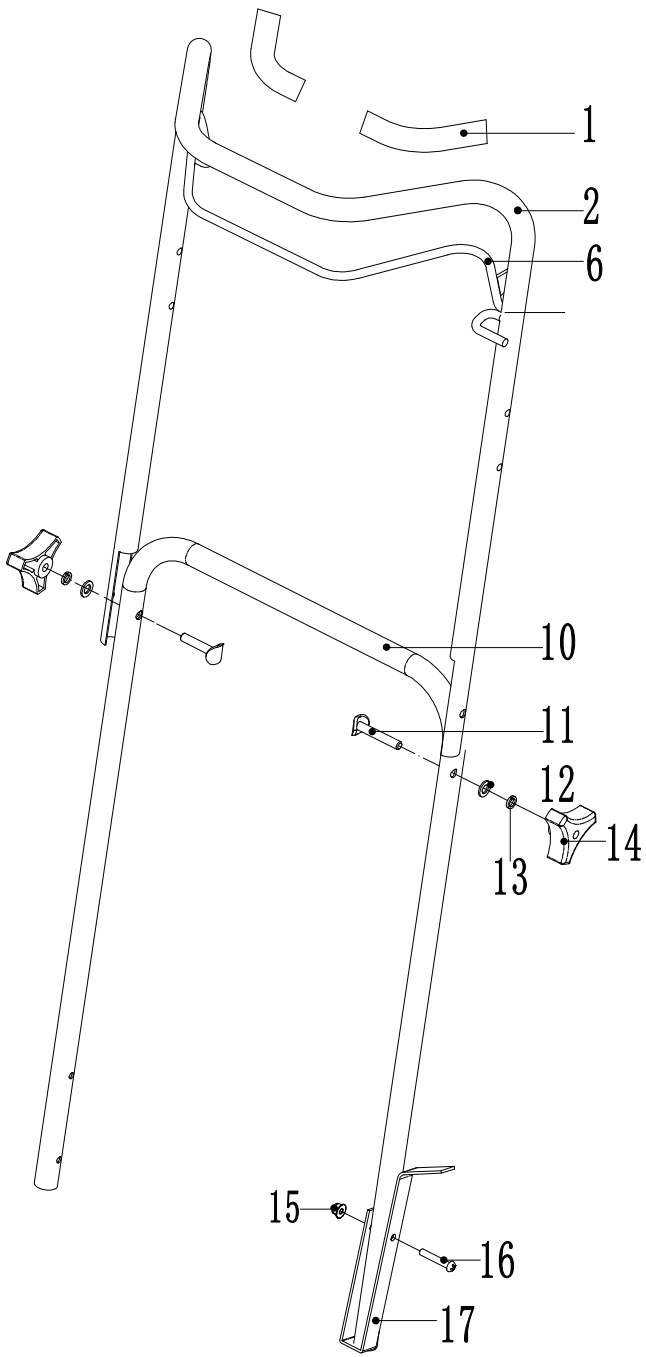

19" Hover Mower

PARTS LIST

Model MHM480

2023.2.21

Ref #	Part Number	Description	Qty	Comments
1	846003	HANDLE GRIP (ONE GRIP)	2	
2	846004	HANDLE, UPPER	1	
6	846005	BALE, HANDLE CONTROL	1	AKA engine stop lever
10	846006	HANDLE, LOWER	1	
11	846007	HANDLE PIVOT BOLT	1	
12	846008	WASHER, 8	2	
13	846009	SPRING / LOCK WASHER	2	
14	846010	KNOB, HANDLE	2	
15	846011	NUT, NYLON (KICK STAND)	1	
16	846012	SCREW, PAN HEAD, 6x35	1	
17	846013	KICK STAND	1	
19	846014	NUT, FLANGE, M8	3	
20	846015	BOLT, ENGINE BASE, ENGINE	4	
21	846016	BUSHING	4	
22	846017	BASE, ENGINE	1	
23	846018	PIN, LOWER HANDLE	2	
24	846019	PIN, SPLIT	2	
25	846020	WASHER	4	
26	846021	BRACKET, HANDLE	2	
27	846022	WASHER,LARGE	4	
28	846023	DECK	1	Decals not included
29	846024	WASHER	8	
30	846025	PLATE, ADAPTER	2	
32	846026	ADAPTER, IMPELLER TO CRANKSHAFT	1	
33	846027	IMPELLER	1	
34	846028	FLANGE (CONE), 30mm	1	
35	846029	SPACER, HEIGHT ADJUSTMENT	2	
36	846030	DISK, BLADE MOUNTING	1	
37	846002	BLADE SET (3)	1	On accessory sheet
37	846032	BLADE SET (12)	N/A	On accessory sheet
38	846033	BOLT, FLAIL BLADE MOUNTING	3	
38	846034	BOLT/NUT KIT, BLADE MTG, HOVER	1	Set of 3 / Not shown on illustration
39	846035	HUB, 32mm	1	
39	846036	HUB, 43mm	1	Optional / included in LC-190 kit
40	845998	BAR BLADE	1	On accessory sheet
42	846038	DISK ASSY W/BLADES	1	
43	846039	NUT, LOCK	8	
44	846040	BOLT, 8x35	4	
45	846041	INSERT/SPACER, HANDLE BRACKET	4	
46	846042	INSERT/SPACER, ENGINE BASE	4	
47	845997	LOW CUT KIT, HOVER MOWER	1	On accessory sheet
48	846043	IMPELLER REMOVAL TOOL	1	
49	249704	WASHER, 10	1	
50	249672	BOLT, 10mm x 1.0 x 105	1	
51		DECAL SET (M)	1	
51		DECAL SET (G)	1	
51		DECAL SET (CT)	1	
N/A	845999	WHEEL KIT	1	On accessory sheet
N/A	846000	HANDLE EXTENSION, MARUYAMA, 18"	1	On accessory sheet
N/A	845996	HI-RISE KIT, HOVER MOWER	1	On accessory sheet