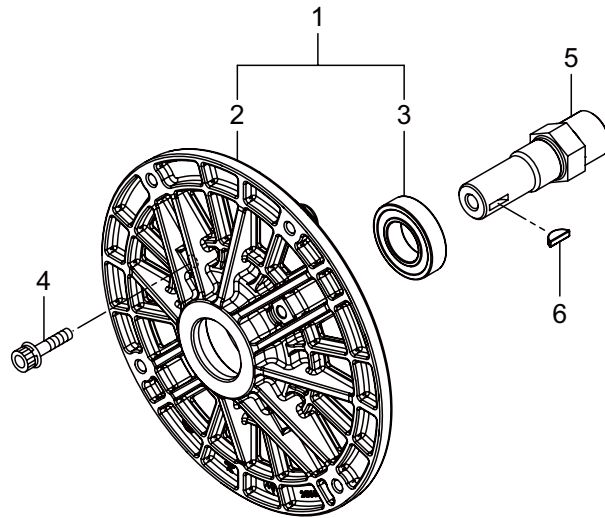

CE800U
3. RECOIL STARTER

Ref. No.	Part No.	Part Name	Q'ty	Remarks
3-1	247785	Recoil Starter Ass'y	1	Incl.2-10
3-2	248335	Reel Comp.	1	
3-3	248336	Cam Plate	1	
3-4	248337	Spiral Spring	1	
3-5	248338	Set Screw	1	
3-6	248339	Rope Ass'y	1	Incl.7-10
3-7	248340	Starter Rope	1	
3-8	248341	Starter Knob	1	
3-9	262981	Knob Cap	1	
3-10	283511	Rope Stopper	1	
3-11	267651	Screw	4	M5x12WSW
3-12	248189	Dust Cover Comp.	1	
3-13	248192	Bolt	3	M6x10

CE800U

4. CARBURETOR, AIR CLEANER, FUEL TANK

Ref. No.	Part No.	Part Name	Q'ty	Remarks
4-46	247107	Fuel Filter Ass'y	1	
4-47	261117	Clip	1	
4-48	555001	Breather Ass'y	1	
4-49	555003	Breather Cover	1	
4-50	280144	Screw	2	M4x16
4-51	247923	Under Cover	1	
4-52	280144	Screw	3	M4x16
4-53	261117	Clip	2	
4-54	269690	Screw	3	M5x18WSW
4-55	261118	Pad	1	

CE800U

5. ENGINE MOUNT, ADAPTER, LABEL, ACCESSORIES, OPTION

Ref. No.	Part No.	Part Name	Q'ty	Remarks
5-1	249692	Engine Mount Ass'y	1	Incl.2,3
5-2	249641	Engine Mount	1	
5-3	249693	Bearing	1	6005DDU C3
5-4	249694	Cap Screw	4	M6x40
5-5	249640	Adapter Shaft	1	
5-6	249696	Woodruff Key	1	4x16
5-7	279726	Dust Cover	1	
5-8	285188	Label	1	
5-9	555126	Label	1	
5-10	265694	Label	1	
5-11	249672	Bolt	1	M10x1.0x105L
5-12	249704	Washer	1	10.5x20x2t
5-13	555007	Stay A	1	
5-14	555008	Stay B	1	
5-15	555046	Switch	1	
5-16	555011	Wire, Lead	1	
5-17	264849	Plate	1	
5-18	555020	Spring	1	
5-19	234636	Cap Screw	2	M5x35WSW
5-20	243898	Nylon Nut	2	M5
5-21	555006	Throttle Wire	1	
5-22	555094	Instruction Manual	1	CE800U
5-23	262395	Spark Arrester	1	
5-24	284052	Washer	1	M3
5-25	089530	Screw	1	M3x10
5-26	555222	Throttle Wire	1	For extension handle
5-27	555223	Wire, Lead	1	For extension handle