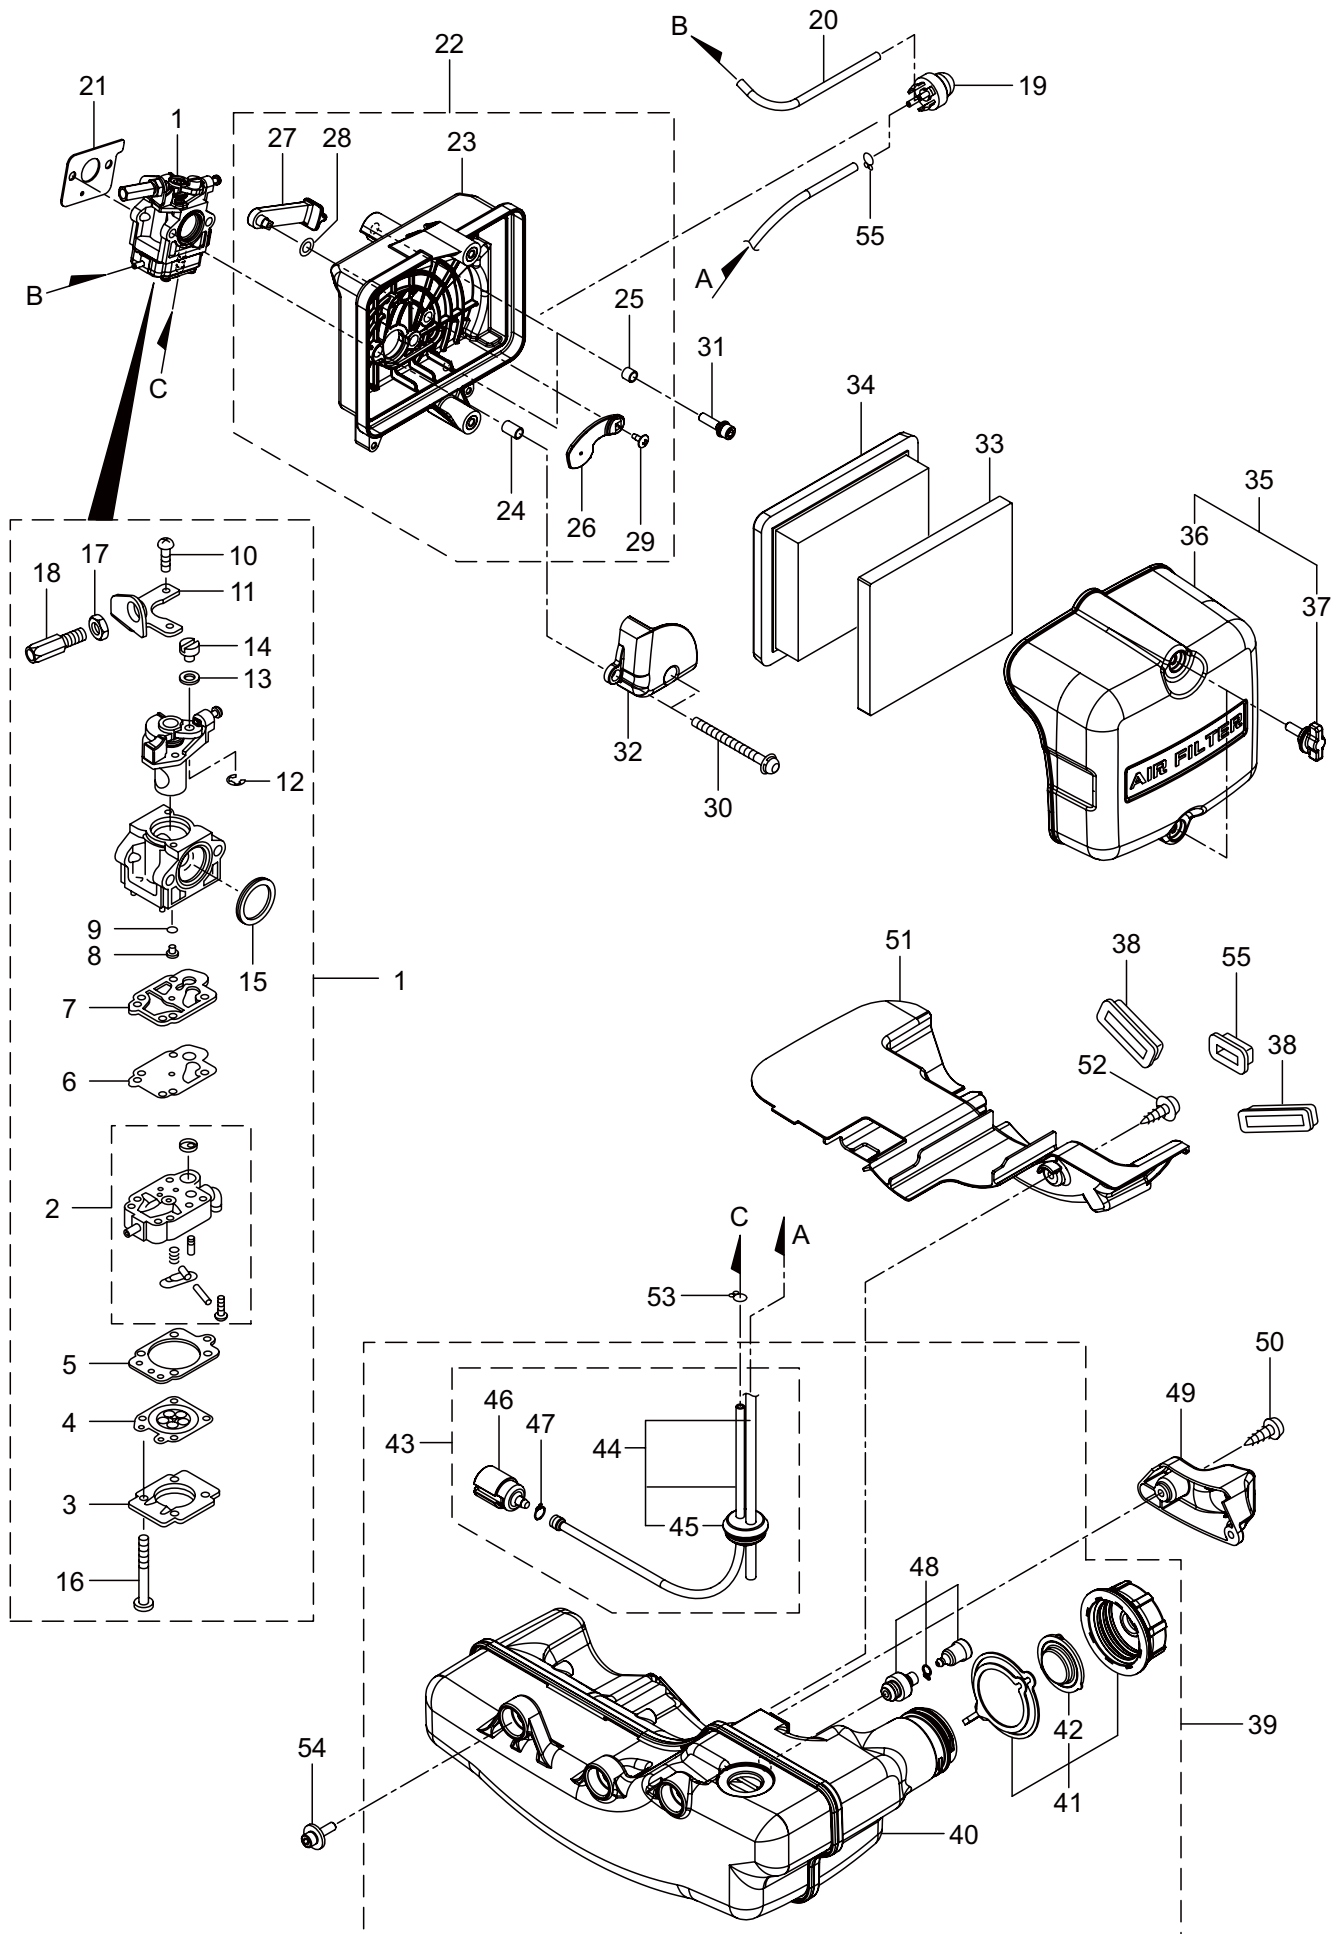

CE800U

4. CARBURETOR, AIR CLEANER, FUEL TANK

Ref. No.	Part No.	Part Name	Q'ty	Remarks
4-46	247107	Fuel Filter Ass'y	1	
4-47	261117	Clip	1	
4-48	555001	Breather Ass'y	1	
4-49	555003	Breather Cover	1	
4-50	280144	Screw	2	M4x16
4-51	247923	Under Cover	1	
4-52	280144	Screw	3	M4x16
4-53	261117	Clip	2	
4-54	269690	Screw	3	M5x18WSW
4-55	261118	Pad	1