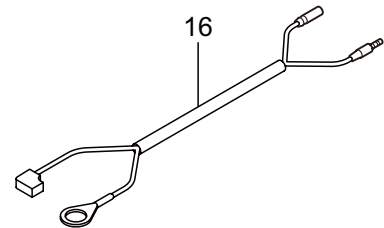

CE800U
2. MAGNETO

Ref. No.	Part No.	Part Name	Q'ty	Remarks
2-1	247772	Magneto Ass'y	1	Incl.2-7
2-2	247773	Rotor/Fan	1	
2-3	247774	Ignition Coil Ass'y	1	Incl.4-7
2-4	247776	Spark Plug Wire Ass'y	1	Incl.5,6
2-5	247778	Plug Boot	1	
2-6	272805	Connector	1	
2-7	247779	Plug Boot	1	
2-8	261076	Woodruff Key	1	3x10
2-9	247767	Nut, Rotor	1	M10
2-10	281211	Screw	2	M4x20WSW
2-11	285982	Spark Plug	1	BPM8Y
2-12	248193	Wire, Lead	1	
2-13	248194	Grommet	1	
2-14	281172	Grommet	1	
2-15	247780	Ratchet	2	
2-16	247781	Ratchet Spring	2	
2-17	248109	Bolt	2	
2-18	269175	Washer	2	6.1x15x1.6

CE800U
3. RECOIL STARTER

Ref. No.	Part No.	Part Name	Q'ty	Remarks
3-1	247785	Recoil Starter Ass'y	1	Incl.2-10
3-2	248335	Reel Comp.	1	
3-3	248336	Cam Plate	1	
3-4	248337	Spiral Spring	1	
3-5	248338	Set Screw	1	
3-6	248339	Rope Ass'y	1	Incl.7-10
3-7	248340	Starter Rope	1	
3-8	248341	Starter Knob	1	
3-9	262981	Knob Cap	1	
3-10	283511	Rope Stopper	1	
3-11	267651	Screw	4	M5x12WSW
3-12	248189	Dust Cover Comp.	1	
3-13	248192	Bolt	3	M6x10

CE800U

5. ENGINE MOUNT, ADAPTER, LABEL, ACCESSORIES, OPTION

Ref. No.	Part No.	Part Name	Q'ty	Remarks
5-1	249692	Engine Mount Ass'y	1	Incl.2,3
5-2	249641	Engine Mount	1	
5-3	249693	Bearing	1	6005DDU C3
5-4	249694	Cap Screw	4	M6x40
5-5	249640	Adapter Shaft	1	
5-6	249696	Woodruff Key	1	4x16
5-7	279726	Dust Cover	1	
5-8	285188	Label	1	
5-9	555126	Label	1	
5-10	265694	Label	1	
5-11	249672	Bolt	1	M10x1.0x105L
5-12	249704	Washer	1	10.5x20x2t
5-13	555007	Stay A	1	
5-14	555008	Stay B	1	
5-15	555046	Switch	1	
5-16	555011	Wire, Lead	1	
5-17	264849	Plate	1	
5-18	555020	Spring	1	
5-19	234636	Cap Screw	2	M5x35WSW
5-20	243898	Nylon Nut	2	M5
5-21	555006	Throttle Wire	1	
5-22	555094	Instruction Manual	1	CE800U
5-23	262395	Spark Arrester	1	
5-24	284052	Washer	1	M3
5-25	089530	Screw	1	M3x10
5-26	555222	Throttle Wire	1	For extension handle
5-27	555223	Wire, Lead	1	For extension handle