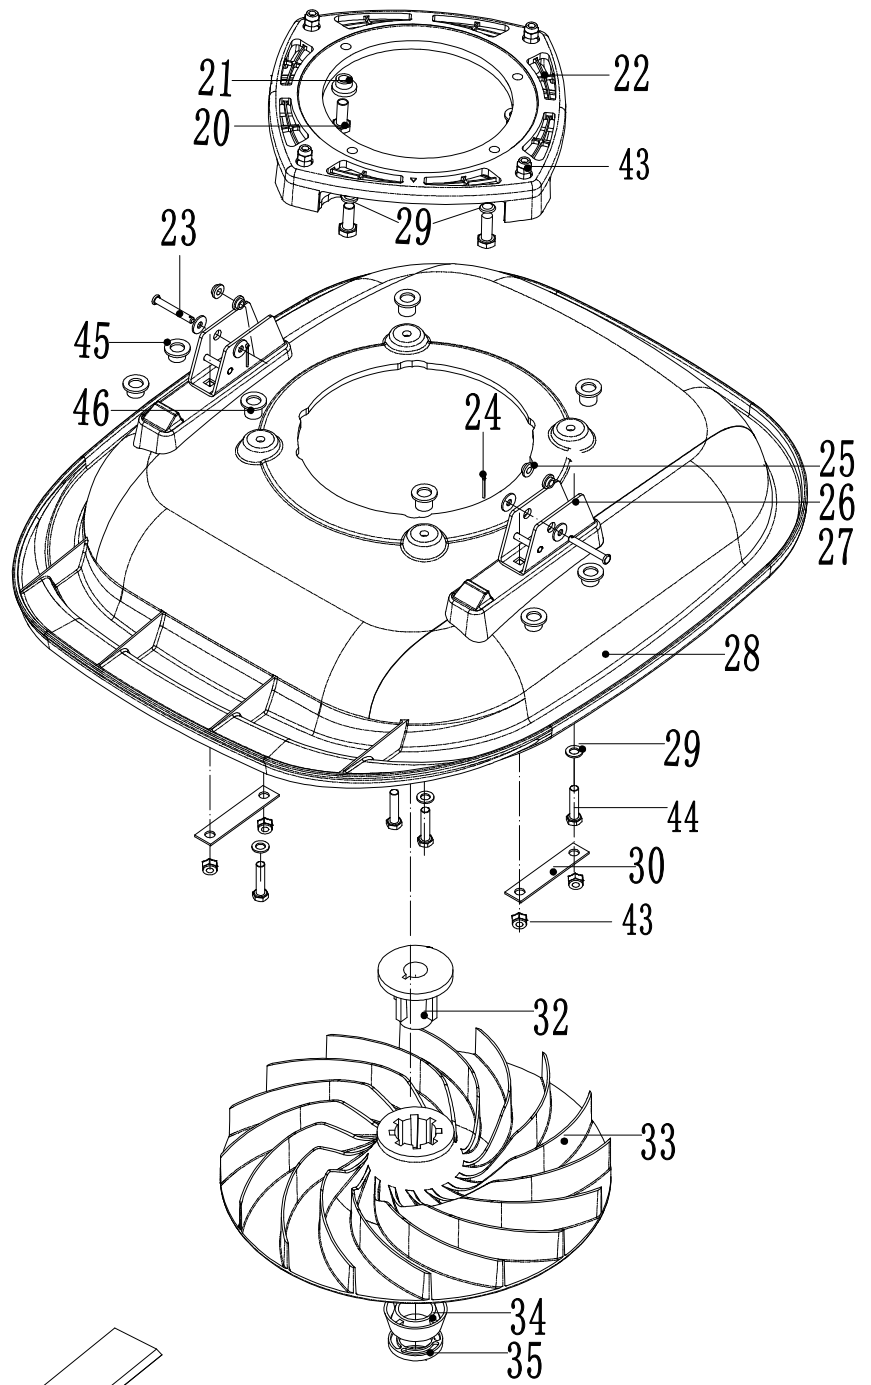

19" Hover Mower

PARTS LIST

Model MHM480

2023.2.21

Ref #	Part Number	Description	Qty	Comments
1	846003	HANDLE GRIP (ONE GRIP)	2	
2	846004	HANDLE, UPPER	1	
6	846005	BALE, HANDLE CONTROL	1	AKA engine stop lever
10	846006	HANDLE, LOWER	1	
11	846007	HANDLE PIVOT BOLT	1	
12	846008	WASHER, 8	2	
13	846009	SPRING / LOCK WASHER	2	
14	846010	KNOB, HANDLE	2	
15	846011	NUT, NYLON (KICK STAND)	1	
16	846012	SCREW, PAN HEAD, 6x35	1	
17	846013	KICK STAND	1	
19	846014	NUT, FLANGE, M8	3	
20	846015	BOLT, ENGINE BASE, ENGINE	4	
21	846016	BUSHING	4	
22	846017	BASE, ENGINE	1	
23	846018	PIN, LOWER HANDLE	2	
24	846019	PIN, SPLIT	2	
25	846020	WASHER	4	
26	846021	BRACKET, HANDLE	2	
27	846022	WASHER,LARGE	4	
28	846023	DECK	1	Decals not included
29	846024	WASHER	8	
30	846025	PLATE, ADAPTER	2	
32	846026	ADAPTER, IMPELLER TO CRANKSHAFT	1	
33	846027	IMPELLER	1	
34	846028	FLANGE (CONE), 30mm	1	
35	846029	SPACER, HEIGHT ADJUSTMENT	2	
36	846030	DISK, BLADE MOUNTING	1	
37	846002	BLADE SET (3)	1	On accessory sheet
37	846032	BLADE SET (12)	N/A	On accessory sheet
38	846033	BOLT, FLAIL BLADE MOUNTING	3	
38	846034	BOLT/NUT KIT, BLADE MTG, HOVER	1	Set of 3 / Not shown on illustration
39	846035	HUB, 32mm	1	
39	846036	HUB, 43mm	1	Optional / included in LC-190 kit
40	845998	BAR BLADE	1	On accessory sheet
42	846038	DISK ASSY W/BLADES	1	
43	846039	NUT, LOCK	8	
44	846040	BOLT, 8x35	4	
45	846041	INSERT/SPACER, HANDLE BRACKET	4	
46	846042	INSERT/SPACER, ENGINE BASE	4	
47	845997	LOW CUT KIT, HOVER MOWER	1	On accessory sheet
48	846043	IMPELLER REMOVAL TOOL	1	
49	249704	WASHER, 10	1	
50	249672	BOLT, 10mm x 1.0 x 105	1	
51		DECAL SET (M)	1	
51		DECAL SET (G)	1	
51		DECAL SET (CT)	1	
N/A	845999	WHEEL KIT	1	On accessory sheet
N/A	846000	HANDLE EXTENSION, MARUYAMA, 18"	1	On accessory sheet
N/A	845996	HI-RISE KIT, HOVER MOWER	1	On accessory sheet