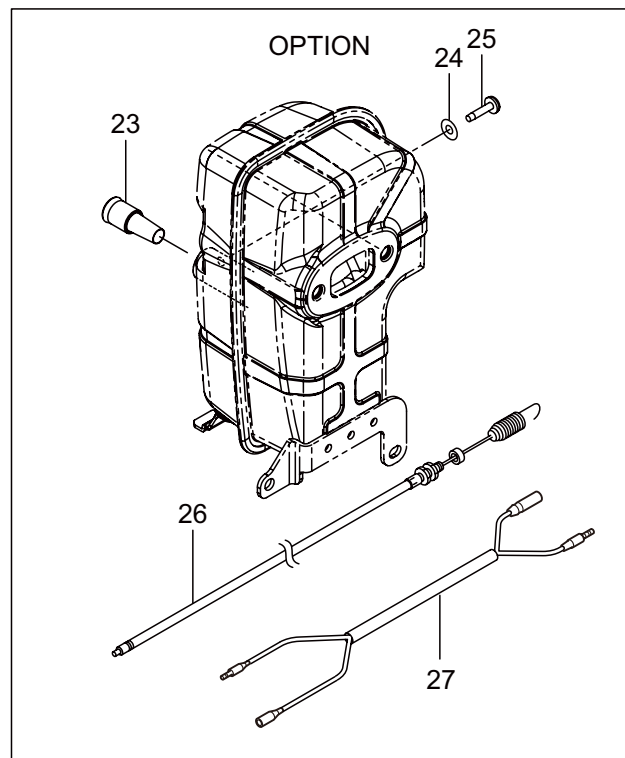

CE800U
3. RECOIL STARTER

Ref. No.	Part No.	Part Name	Q'ty	Remarks
3-1	247785	Recoil Starter Ass'y	1	Incl.2-10
3-2	248335	Reel Comp.	1	
3-3	248336	Cam Plate	1	
3-4	248337	Spiral Spring	1	
3-5	248338	Set Screw	1	
3-6	248339	Rope Ass'y	1	Incl.7-10
3-7	248340	Starter Rope	1	
3-8	248341	Starter Knob	1	
3-9	262981	Knob Cap	1	
3-10	283511	Rope Stopper	1	
3-11	267651	Screw	4	M5x12WSW
3-12	248189	Dust Cover Comp.	1	
3-13	248192	Bolt	3	M6x10

CE800U

4. CARBURETOR, AIR CLEANER, FUEL TANK

Ref. No.	Part No.	Part Name	Q'ty	Remarks
4-46	247107	Fuel Filter Ass'y	1	
4-47	261117	Clip	1	
4-48	555001	Breather Ass'y	1	
4-49	555003	Breather Cover	1	
4-50	280144	Screw	2	M4x16
4-51	247923	Under Cover	1	
4-52	280144	Screw	3	M4x16
4-53	261117	Clip	2	
4-54	269690	Screw	3	M5x18WSW
4-55	261118	Pad	1	

CE800U

5. ENGINE MOUNT, ADAPTER, LABEL, ACCESSORIES, OPTION

Ref. No.	Part No.	Part Name	Q'ty	Remarks
5-1	249692	Engine Mount Ass'y	1	Incl.2,3
5-2	249641	Engine Mount	1	
5-3	249693	Bearing	1	6005DDU C3
5-4	249694	Cap Screw	4	M6x40
5-5	249640	Adapter Shaft	1	
5-6	249696	Woodruff Key	1	4x16
5-7	279726	Dust Cover	1	
5-8	285188	Label	1	
5-9	555126	Label	1	
5-10	265694	Label	1	
5-11	249672	Bolt	1	M10x1.0x105L
5-12	249704	Washer	1	10.5x20x2t
5-13	555007	Stay A	1	
5-14	555008	Stay B	1	
5-15	555046	Switch	1	
5-16	555011	Wire, Lead	1	
5-17	264849	Plate	1	
5-18	555020	Spring	1	
5-19	234636	Cap Screw	2	M5x35WSW
5-20	243898	Nylon Nut	2	M5
5-21	555006	Throttle Wire	1	
5-22	555094	Instruction Manual	1	CE800U
5-23	262395	Spark Arrester	1	
5-24	284052	Washer	1	M3
5-25	089530	Screw	1	M3x10
5-26	555222	Throttle Wire	1	For extension handle
5-27	555223	Wire, Lead	1	For extension handle