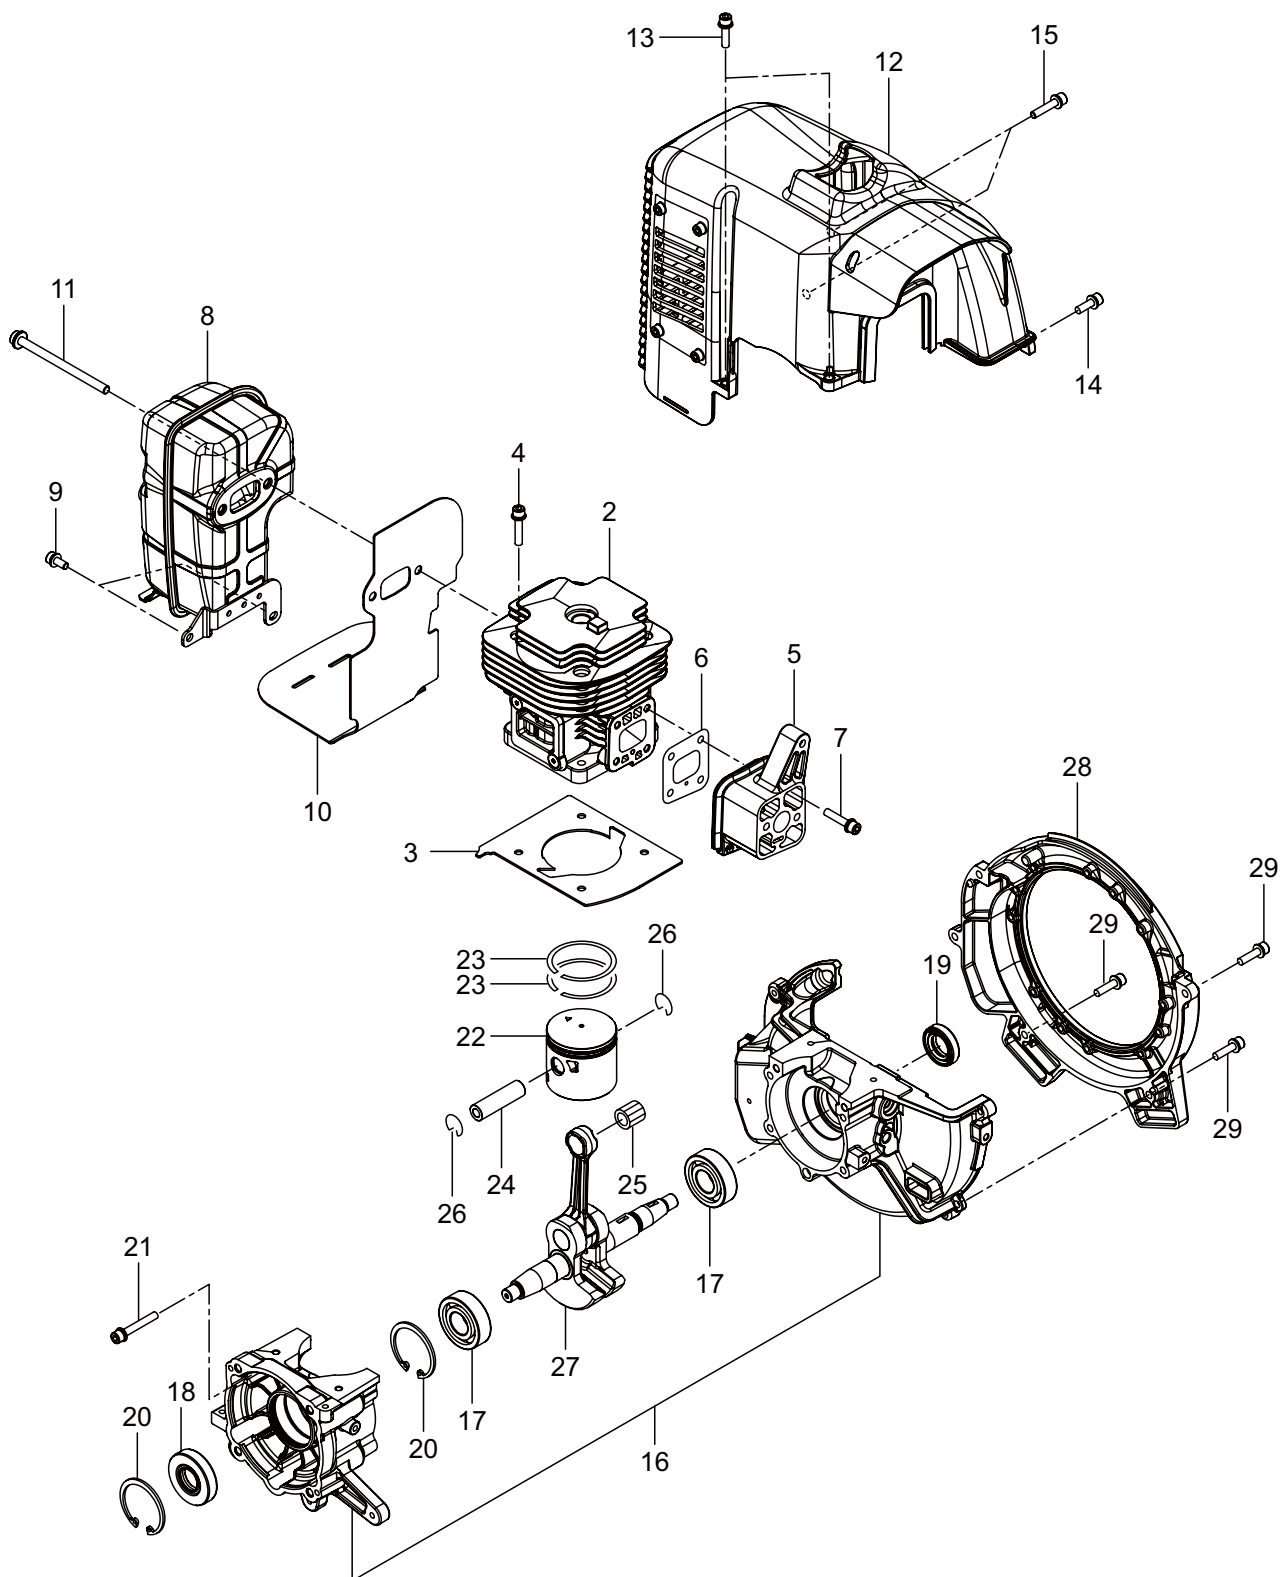

CE800U

1. CRANKCASE, CYLINDER, MUFFLER

Ref. No.	Part No.	Part Name	Q'ty	Remarks
1-1	362490	CE800U(MUS)	1	
1-2	249632	Cylinder	1	
1-3	247731	Gasket	1	
1-4	261246	Cap Screw	4	M5x25
1-5	249634	Insulator	1	
1-6	247735	Gasket	1	
1-7	265924	Screw	4	M5x25WSW
1-8	555041	Muffler Comp.	1	
1-9	261607	Cap Screw	2	M5x16WSW
1-10	247918	Gasket	1	
1-11	248208	Cap Screw	2	M6x85
1-12	248260	Top Cover	1	
1-13	261250	Cap Screw	2	M5x20
1-14	268940	Screw	1	M5x18WSW
1-15	261246	Cap Screw	2	M5x25
1-16	249636	Crankcase	1	
1-17	247751	Bearing	2	6203C3
1-18	247752	Oil Seal	1	17-40-9
1-19	247753	Oil Seal	1	17-28-6
1-20	012381	Snap Ring	2	#40
1-21	261999	Cap Screw	5	M5x40WSW
1-22	277475	Piston	1	
1-23	275757	Piston Ring	2	
1-24	278019	Piston Pin	1	
1-25	278471	Bearing, Needle	1	12x15x14.3x5
1-26	276122	Clip, Piston Pin	2	
1-27	247755	Crankshaft/Conn.Rod Ass'y	1	
1-28	555048	Fan Cover	1	
1-29	261250	Cap Screw	3	M5x20