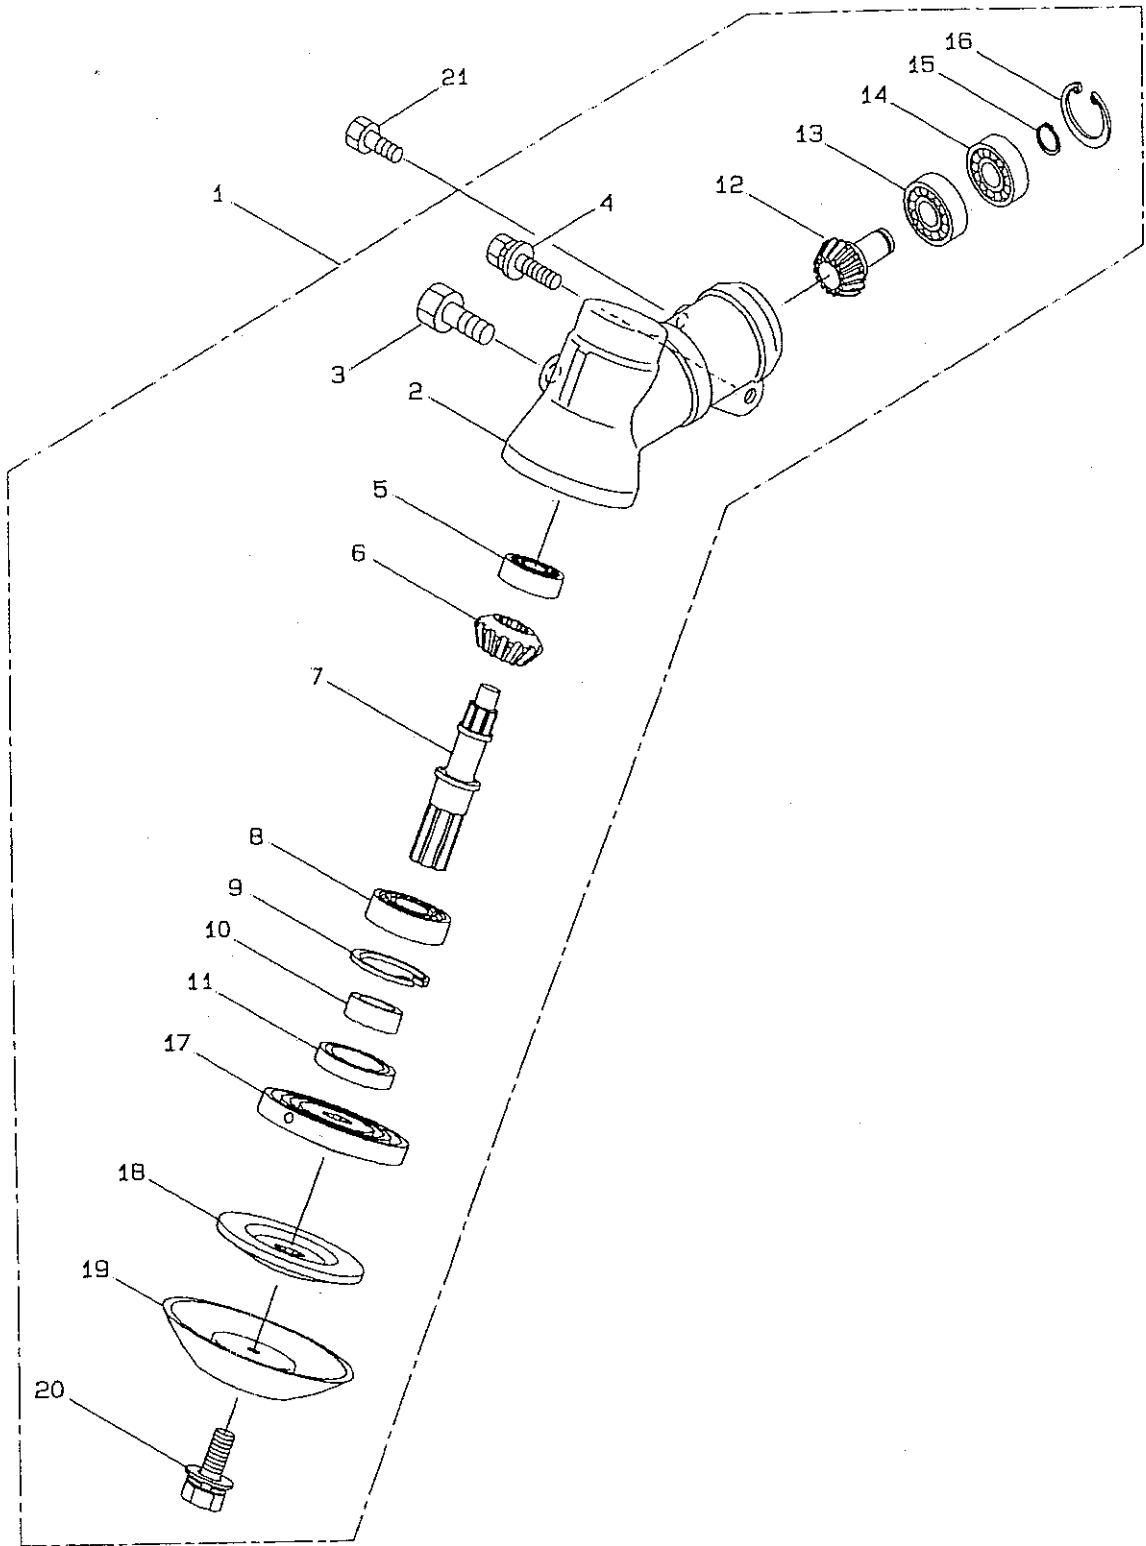

3·MBS420(MIC)
GEARCASE

Ref.No.	Part No.	Part Name	Q'ty	Remarks
3-1	226739	Gearcase Ass'y	1	Incl.2-20
3-2	223050	Gearcase	1	
3-3	089845	Bolt	1	M8x10
3-4	092556	Bolt	1	M6x30
3-5	210560	Bearing	1	#609
3-6	211698	Gear	1	
3-7	217057	Blade Shaft	1	
3-8	022009	Bearing	1	#6002
3-9	016732	Snap Ring	1	#32
3-10	212394	Collar	1	15x22x8L
3-11	211818	Oil Seal	1	D22 32 6
3-12	211695	Pinion Gear	1	
3-13	014490	Bearing	1	#6000
3-14	106933	Bearing	1	#6000Z
3-15	014210	Snap Ring	1	#10
3-16	054676	Snap Ring	1	#26
3-17	217060	Boss Adapter	1	
3-18	217061	Clamping Washer	1	
3-19	210308	Stabilizer	1	
3-20	226722	Bolt	1	M8x22,Counterclockwise
3-21	089747	Bolt	1	M6x12