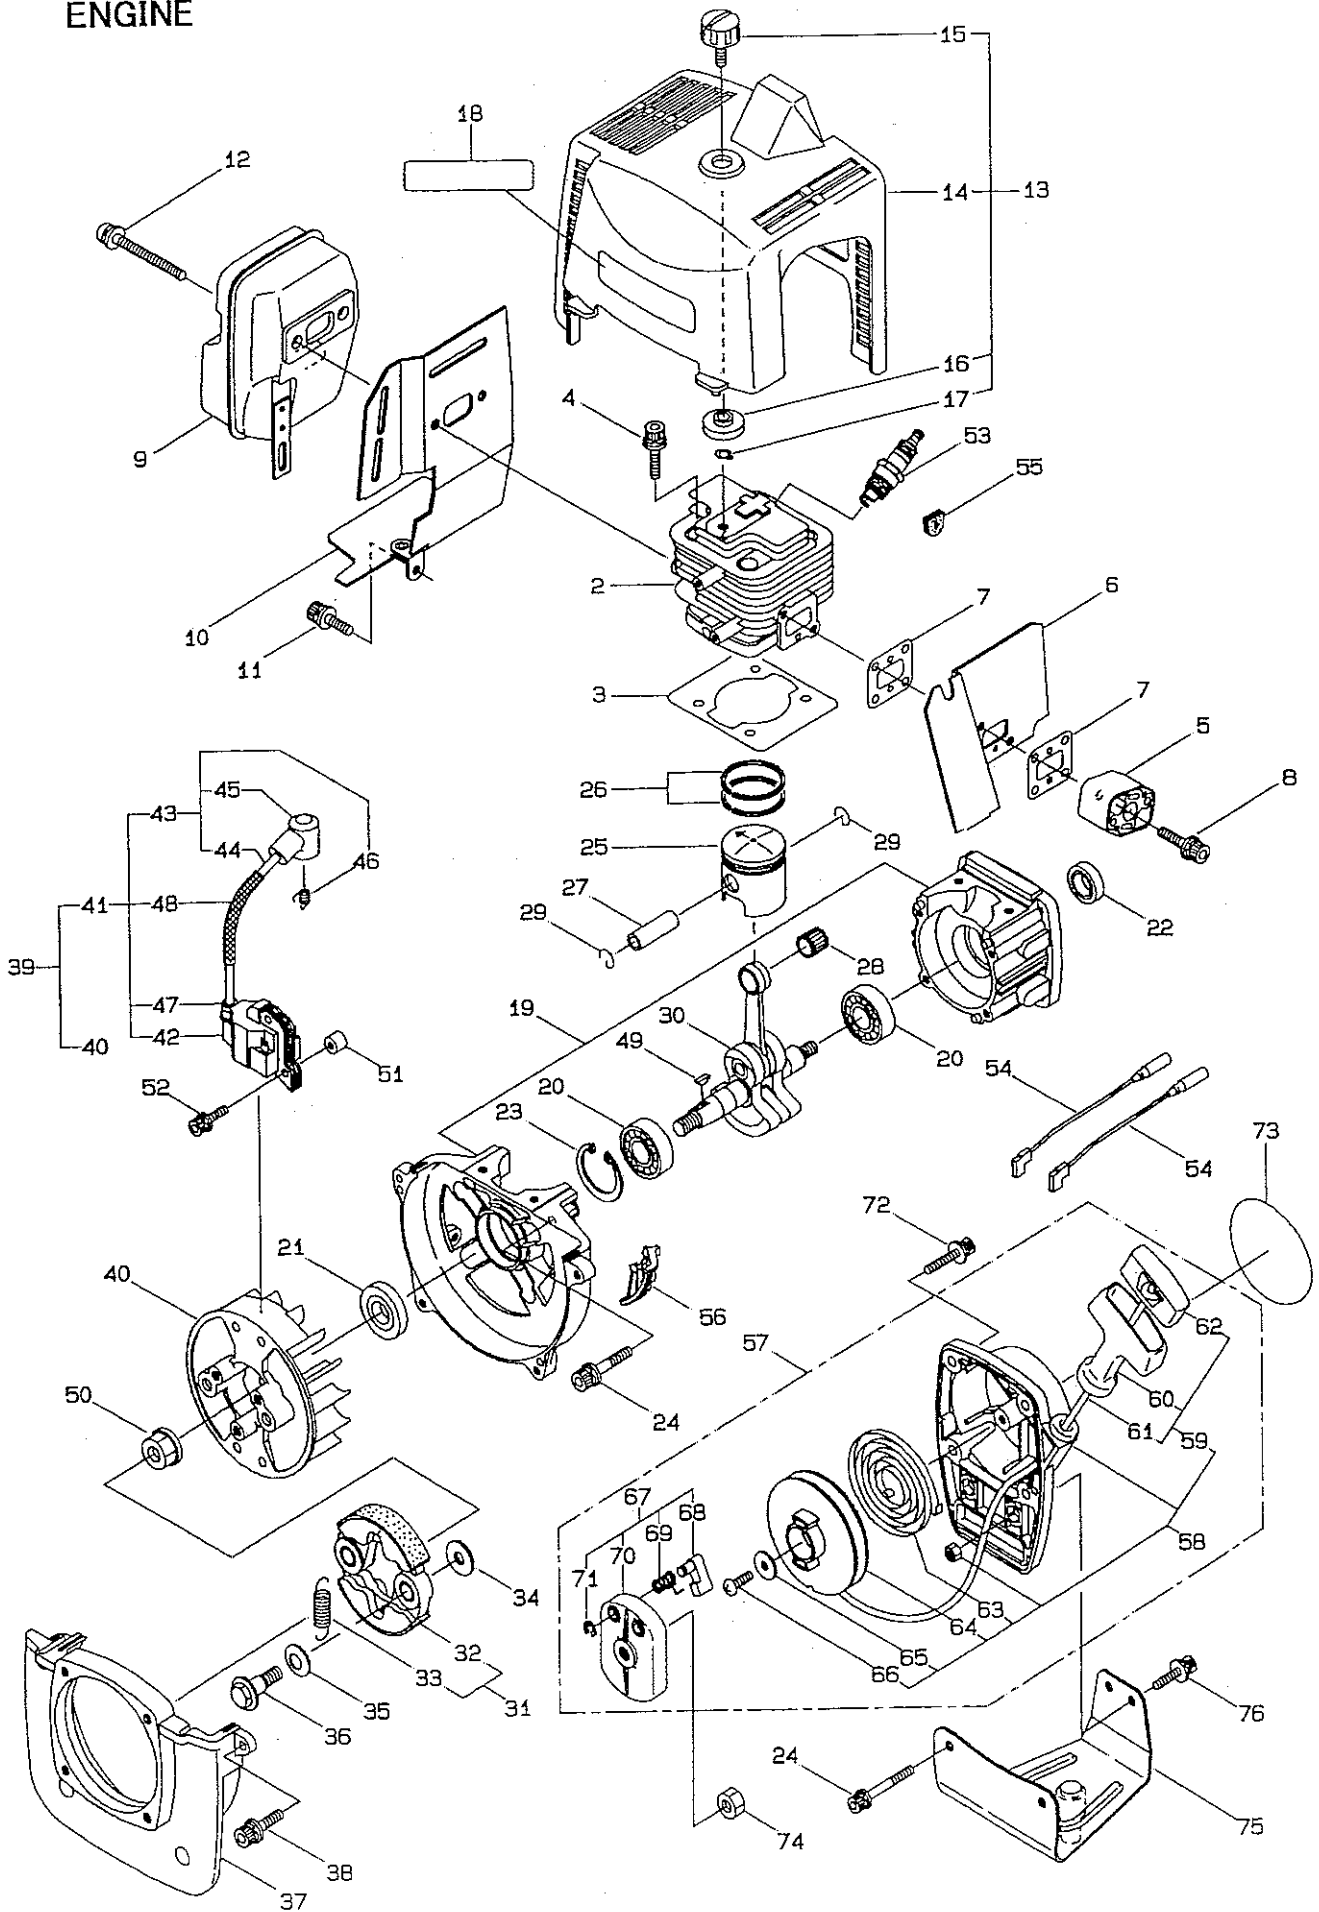

4-MBS420(MIC)
ENGINE

Ref.No.	Part No.	Part Name	Q'ty	Remarks
4-1	850796	Engine	1	AE420/53
4-2	262544	Cylinder	1	New gasket required
4-3	262546	Gasket	1	
4-4	261246	Cap Screw	4	M5x25
4-5	262548	Insulator	1	New gasket required
4-6	262550	Air Duct	1	
4-7	262790	Gasket	2	
4-8	265924	Cap Screw	2	M5x25
4-9	267964	Muffler Ass'y	1	
4-10	262617	Gasket	1	
4-11	261607	Cap Screw	1	M5x16
4-12	262687	Cap Screw	2	M6x65
4-13	265342	Top Cover Ass'y	1	Incl 14-17
4-14	265343	Top Cover	1	New label required
4-15	262556	Knob	1	
4-16	262689	Spacer	1	
4-17	262690	Snap Ring	1	#6
4-18	262714	Label	1	MARUYAMA
4-19	262558	Crankcase	1	
4-20	262658	Bearing	2	#6202C3
4-21	262660	Oil Seal	1	TC15357
4-22	262565	Oil Seal	1	ISCD15257
4-23	012380	Snap Ring	1	#35
4-24	261999	Cap Screw	6	M5x40
4-25	265227	Piston	1	
4-26	262476	Piston Ring	2	(2)Required
4-27	262749	Piston Pin	1	
4-28	262659	Bearing,Needle	1	KTV111414EG01B2
4-29	262479	Clip,Piston Pin	2	
4-30	262567	Crankshaft/Conn.Rod Ass'y	1	
4-31	262577	Clutch Ass'y	1	Incl 32,33
4-32	262655	Clutch Shoe	2	(2)Required
4-33	263615	Spring,Clutch	1	
4-34	262683	Washer	2	8x22xt1.2
4-35	262682	Wave Washer	2	
4-36	262684	Clutch Bolt	2	M8
4-37	264388	Fan Cover	1	
4-38	261250	Cap Screw	2	M5x20
4-39	267577	Magneto Ass'y	1	Incl 40-48
4-40	264673	Rotor/Fan	1	
4-41	267580	Ignition Coil Ass'y	1	Incl 42-48
4-42	267582	Coil	1	
4-43	267584	Spark Plug Wire Ass'y	1	Incl 44-46
4-44	267585	Spark Plug Wire	1	
4-45	261074	Plug Boot	1