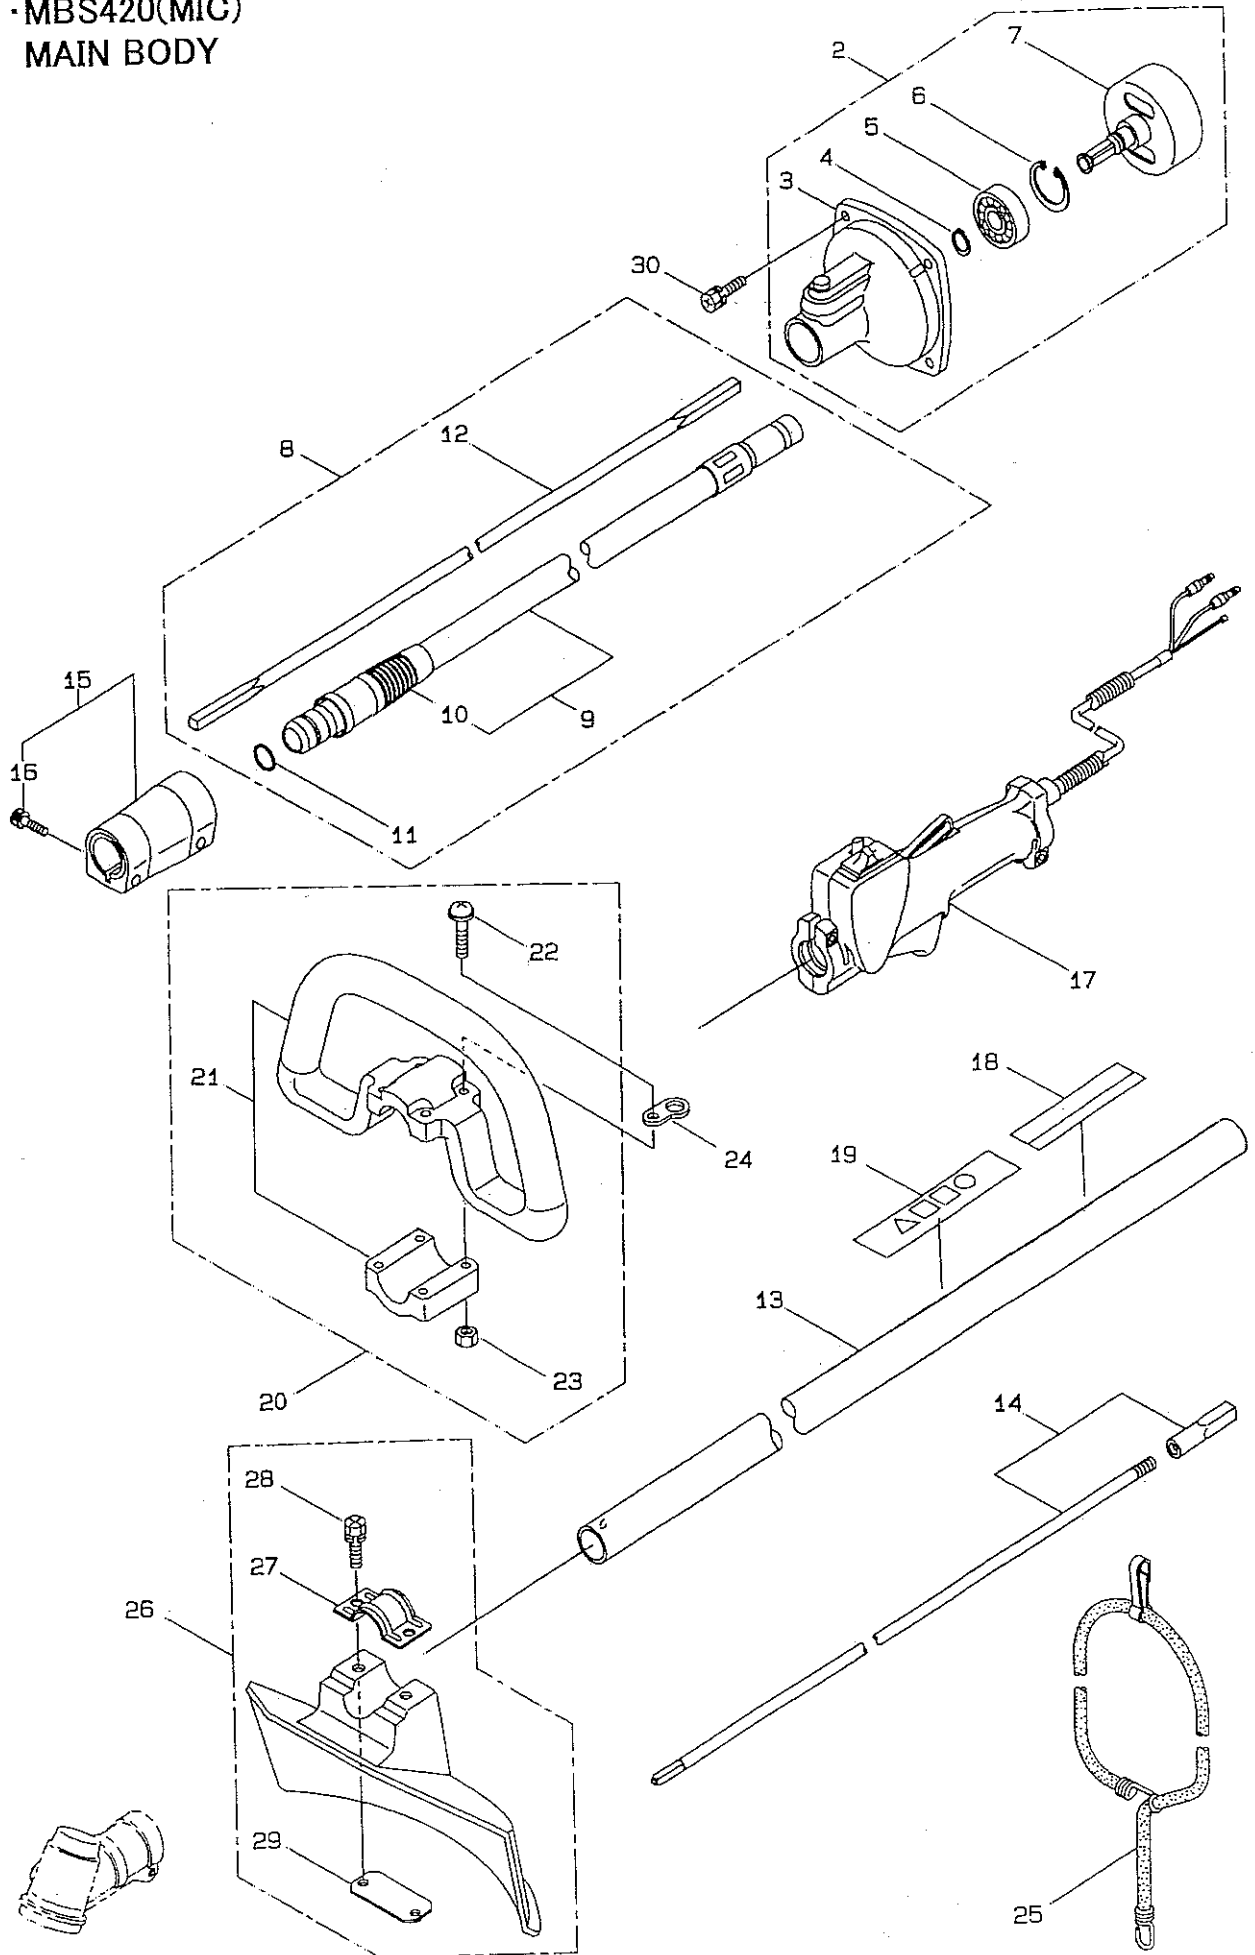

PARTS LIST

MBS420 MIC

CONTENTS

1• MAIN BODY	1~ 2
2• SUPPORT FRAME	3~ 4
3• GEARCASE	5~ 6
4• ENGINE	7~10
5• CARBURETOR, FUEL TANK	11~12
6• ACCESSORIES	13~14

2004.3.

MARUYAMA

P/N 521799

1·MBS420(MIC)
MAIN BODY

Ref.No.	Part No.	Part Name	Q'ty	Remarks
1-1	363025	MBS420	1	MIC
1-2	222416	Clutch Case Ass'y	1	Incl.3-7
1-3	222085	Clutch Case	1	
1-4	550118	Snap Ring	1	WR15
1-5	222442	Bearing	1	#6202 2RS
1-6	012380	Snap Ring	1	#35
1-7	220336	Clutch Drum	1	
1-8	222530	Outer Ass'y	1	Incl.9-12
1-9	222531	Outer	1	Incl.10
1-10	215885	Cover	1	
1-11	011338	O-Ring	1	P18
1-12	211895	Inner Shaft	1	
1-13	224125	Driveshaft Tube	1	
1-14	216965	Driveshaft Ass'y	1	
1-15	215730	Joint Pipe Ass'y	1	Incl.16
1-16	087786	Cap Screw	2	M5x25
1-17	223155	Throttle Trigger	1	
1-18	219704	Label	1	MBS420
1-19	213750	Label	1	Caution
1-20	214666	Loop Handle Ass'y	1	Incl.21-23
1-21	214982	Loop Handle	1	
1-22	222142	Screw	4	M5x28
1-23	081027	Nut	4	M5
1-24	212491	Stay	1	
1-25	210400	Band	1	
1-26	222303	Blade Guard Ass'y	1	Incl.27-29
1-27	210312	Bracket	1	
1-28	092555	Bolt	2	M6x30
1-29	210313	Threaded Bracket	1	
1-30	092552	Bolt	4	M6x20

2·MBS420(MIC) SUPPORT FRAME

Ref.No.	Part No.	Part Name	Q'ty	Remarks
2-1	218153	Support Frame	1	
2-2	223669	Turn Bracket	1	
2-3	211644	Bearing Case	1	
2-4	220619	Bearing	1	#6001UU
2-5	092578	Bolt	3	M5x10
2-6	226783	Buffer	3	
2-7	219959	Nut	7	M6
2-8	211969	Hanging Bracket Ass'y	1	Incl.9
2-9	092579	Bolt	2	M5x12
2-10	214498	Pad	1	
2-11	210968	Bracket	2	
2-12	092580	Bolt	4	M5x12
2-13	084020	Nut	1	M12
2-14	211650	Knapsack Belt	1	
2-15	223704	Cap Screw	1	M6x12