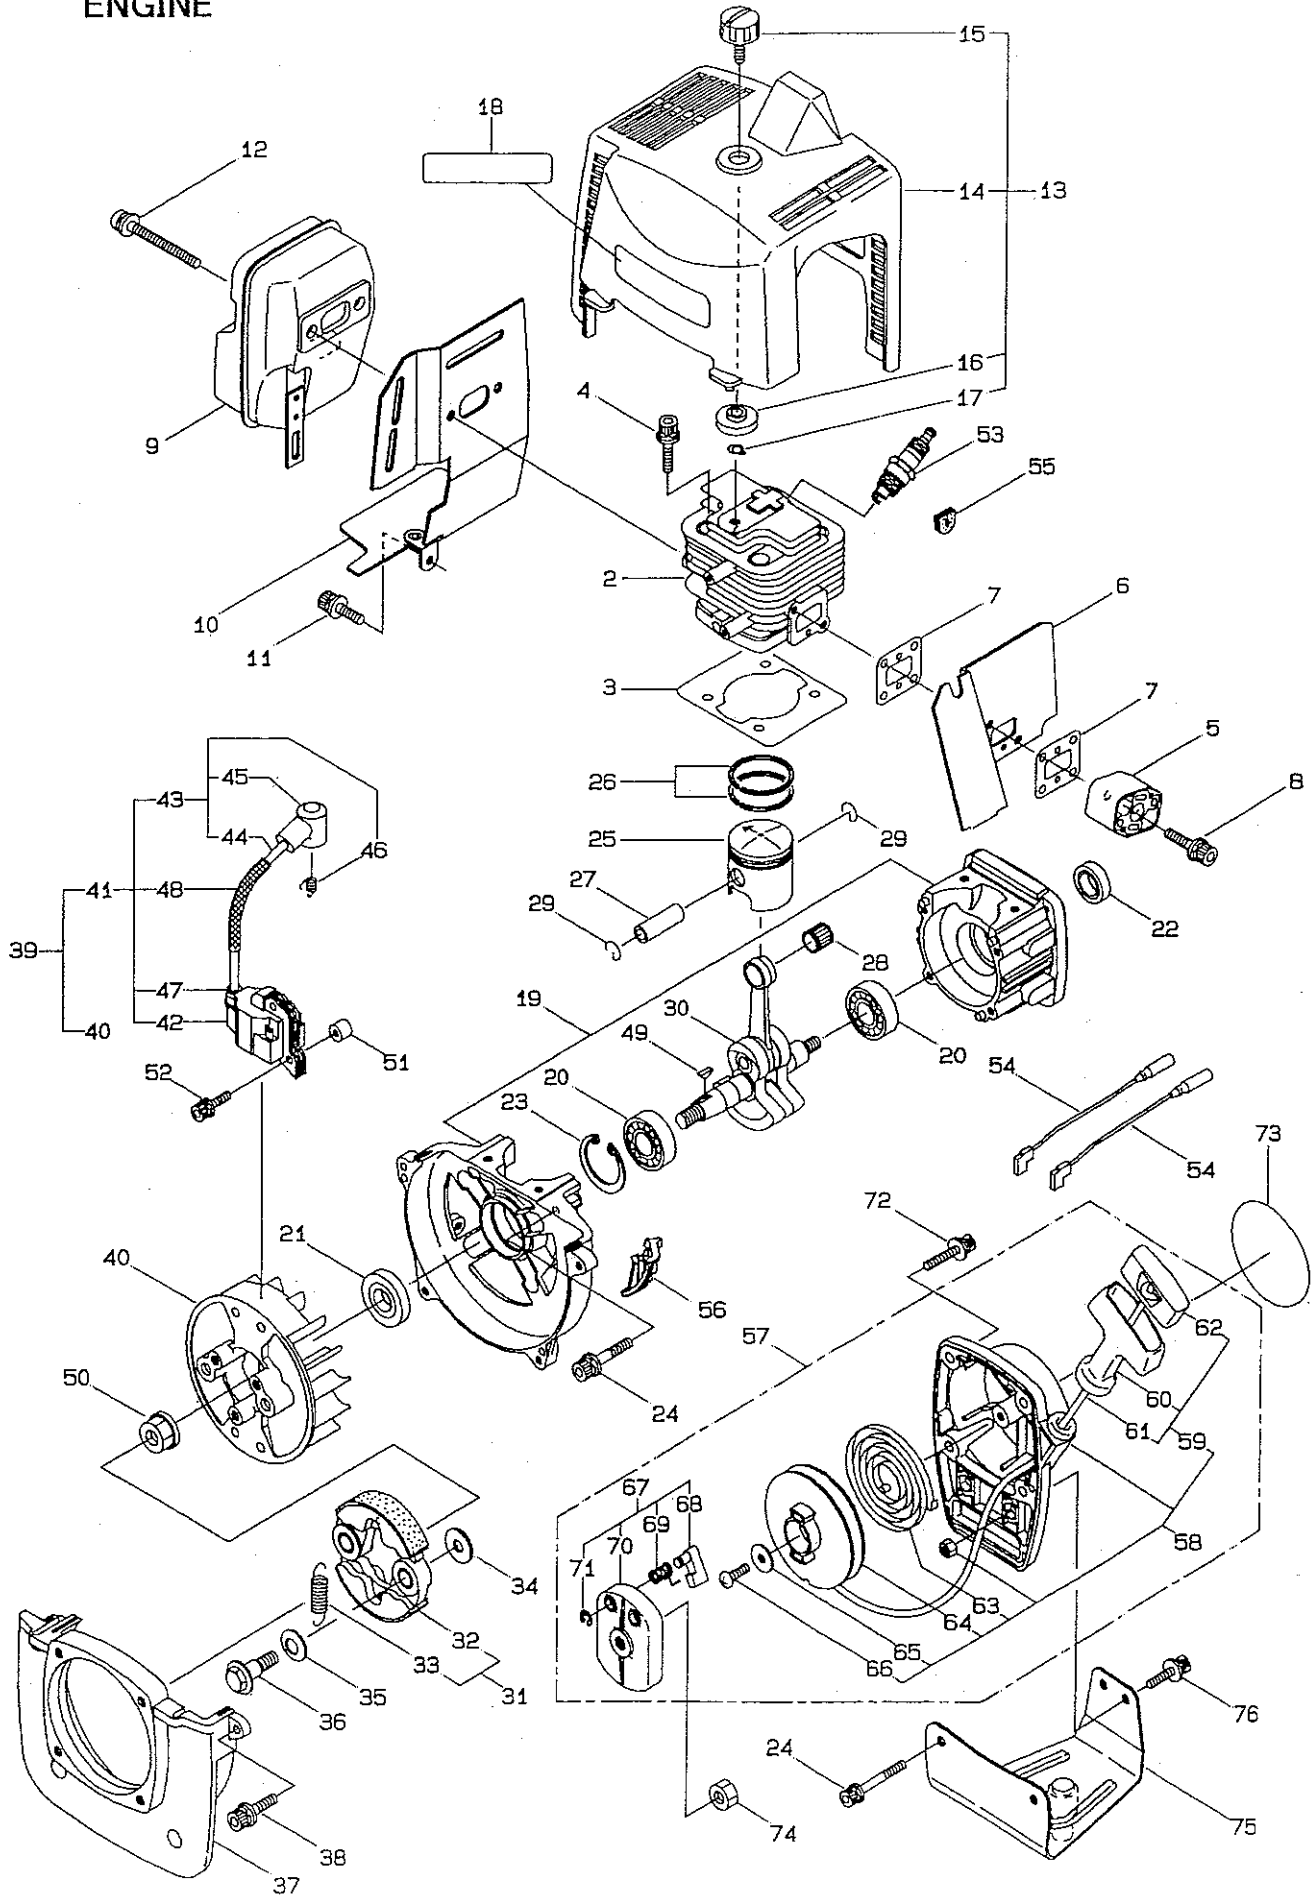

4-MBS420(MIC) ENGINE

Ref.No.	Part No.	Part Name	Q'ty	Remarks
4-46	261075	Connector	1	
4-47	261072	Cap	1	
4-48	269421	Insulator	1	
4-49	261076	Woodruff Key	1	3x10
4-50	262731	Nut,Rotor	1	M10
4-51	268380	Spacer	2	
4-52	261256	Cap Screw	2	M4x25
4-53	261200	Spark Plug	1	NGK BPM6Y
4-54	267519	Wire, Lead	2	
4-55	261202	Grommet	1	
4-56	265459	Screen	1	
4-57	263525	Recoil Starter Ass'y	1	Incl.58-71
4-58	263526	Recoil Ass'y	1	Incl.59-66
4-59	262631	Rope Ass'y	1	Incl.60-62
4-60	262633	Starter Grip	1	
4-61	262632	Starter Rope	1	
4-62	262981	Cap	1	
4-63	262627	Spiral Spring	1	
4-64	262626	Pulley	1	
4-65	262982	Washer	1	
4-66	262629	Screw	1	
4-67	262634	Starter Pawl Ass'y	1	Incl.68-71
4-68	262636	Pawl	1	
4-69	262637	Return Spring	1	
4-70	262635	Pawl Case	1	
4-71	262638	E-Ring	1	
4-72	261257	Cap Screw	4	M4x16
4-73	280777	Label	1	MARUYAMA AE420
4-74	081040	Nut	1	M8
4-75	268820	Bracket	1	
4-76	261607	Cap Screw	2	M5x16