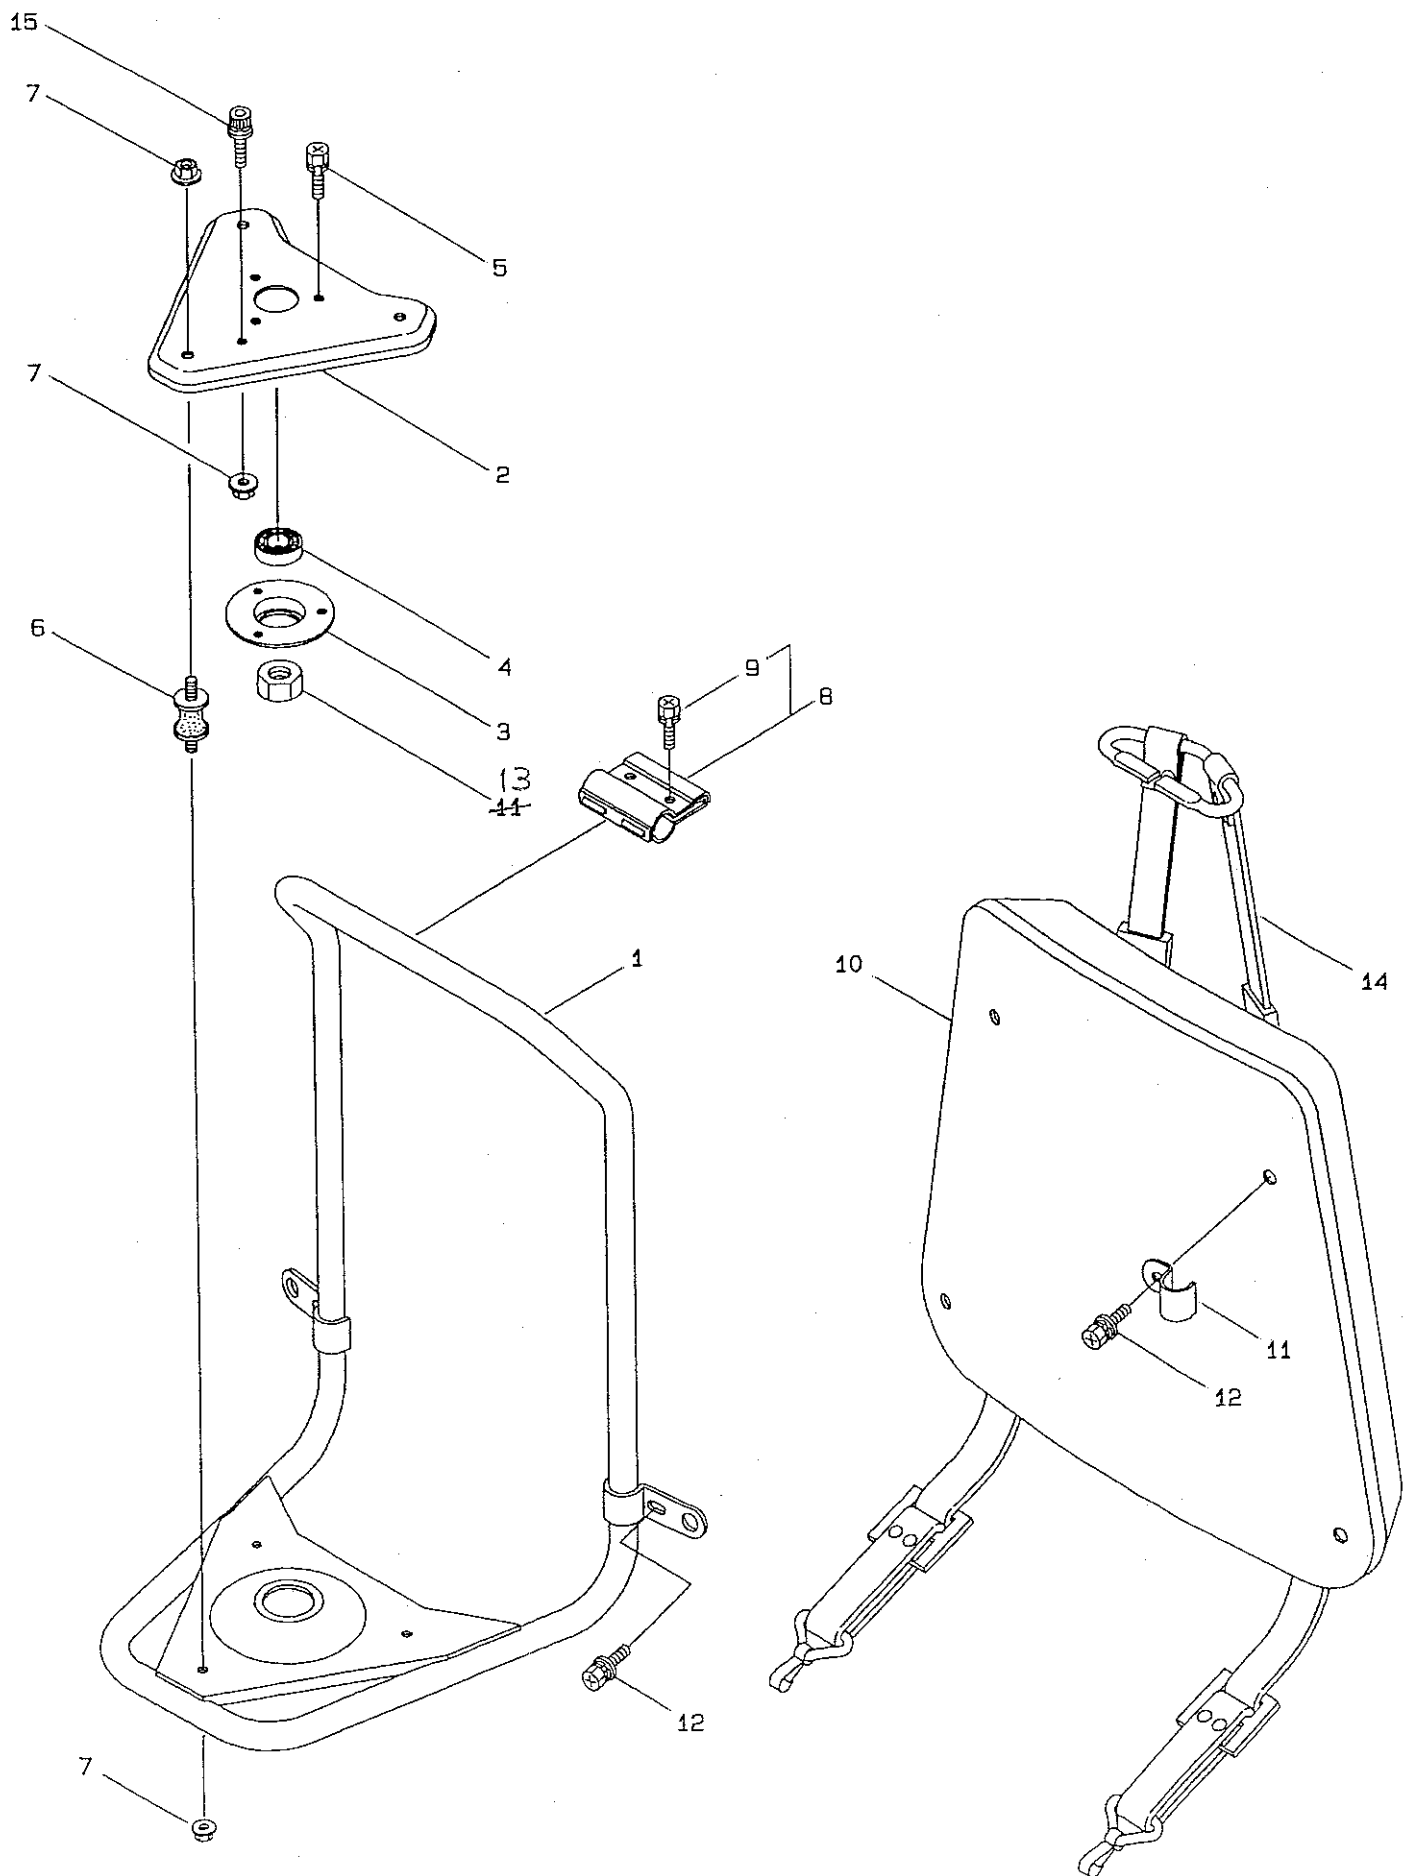

PARTS LIST

MBS420 MIC

CONTENTS

1• MAIN BODY	1~ 2
2• SUPPORT FRAME	3~ 4
3• GEARCASE	5~ 6
4• ENGINE	7~10
5• CARBURETOR, FUEL TANK	11~12
6• ACCESSORIES	13~14

2004.3.

MARUYAMA

P/N 521799

1·MBS420(MIC)
MAIN BODY

Ref.No.	Part No.	Part Name	Q'ty	Remarks
1-1	363025	MBS420	1	MIC
1-2	222416	Clutch Case Ass'y	1	Incl.3-7
1-3	222085	Clutch Case	1	
1-4	550118	Snap Ring	1	WR15
1-5	222442	Bearing	1	#6202 2RS
1-6	012380	Snap Ring	1	#35
1-7	220336	Clutch Drum	1	
1-8	222530	Outer Ass'y	1	Incl.9-12
1-9	222531	Outer	1	Incl.10
1-10	215885	Cover	1	
1-11	011338	O-Ring	1	P18
1-12	211895	Inner Shaft	1	
1-13	224125	Driveshaft Tube	1	
1-14	216965	Driveshaft Ass'y	1	
1-15	215730	Joint Pipe Ass'y	1	Incl.16
1-16	087786	Cap Screw	2	M5x25
1-17	223155	Throttle Trigger	1	
1-18	219704	Label	1	MBS420
1-19	213750	Label	1	Caution
1-20	214666	Loop Handle Ass'y	1	Incl.21-23
1-21	214982	Loop Handle	1	
1-22	222142	Screw	4	M5x28
1-23	081027	Nut	4	M5
1-24	212491	Stay	1	
1-25	210400	Band	1	
1-26	222303	Blade Guard Ass'y	1	Incl.27-29
1-27	210312	Bracket	1	
1-28	092555	Bolt	2	M6x30
1-29	210313	Threaded Bracket	1	
1-30	092552	Bolt	4	M6x20

2·MBS420(MIC) SUPPORT FRAME

Ref.No.	Part No.	Part Name	Q'ty	Remarks
2-1	218153	Support Frame	1	
2-2	223669	Turn Bracket	1	
2-3	211644	Bearing Case	1	
2-4	220619	Bearing	1	#6001UU
2-5	092578	Bolt	3	M5x10
2-6	226783	Buffer	3	
2-7	219959	Nut	7	M6
2-8	211969	Hanging Bracket Ass'y	1	Incl.9
2-9	092579	Bolt	2	M5x12
2-10	214498	Pad	1	
2-11	210968	Bracket	2	
2-12	092580	Bolt	4	M5x12
2-13	084020	Nut	1	M12
2-14	211650	Knapsack Belt	1	
2-15	223704	Cap Screw	1	M6x12