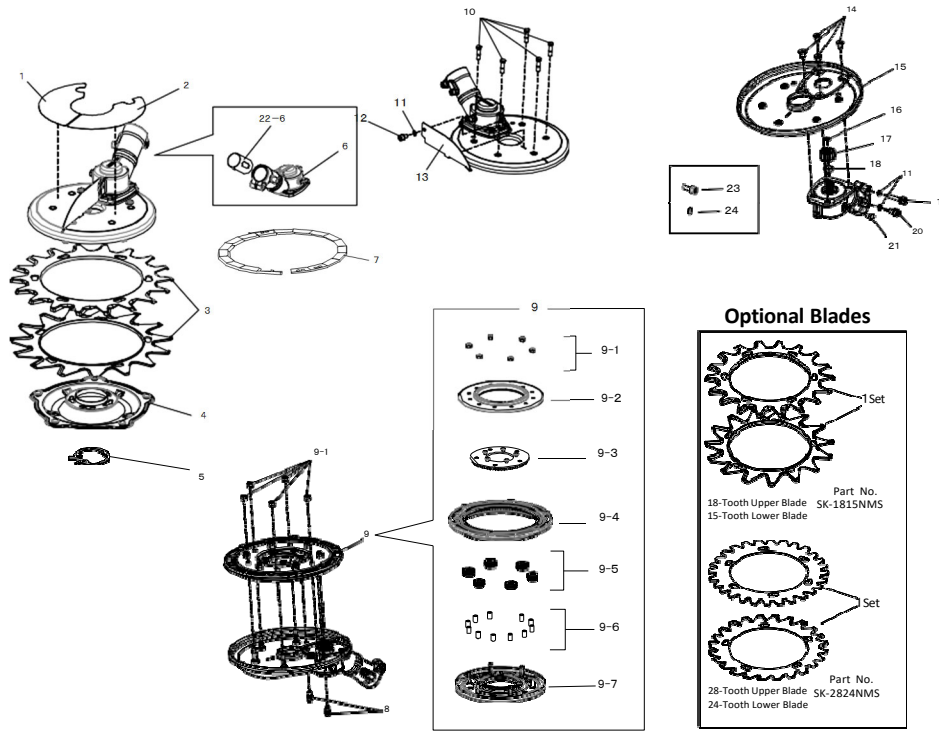

PARTS LIST

QC-LB (V5)

CONTENTS

1. QC-LB SHAFT.....1
2. LANDSCAPE BLADE Type 5.....2

MUS 2022.4

P/N 391431

1. QC-LB SHAFT

1

Status	Position	Parts Number	Parts Name	Unit Quantity	Set Unit Quantity	Specification	Remarks	Maker code
	1	238269	QC-LB_SHAFT (MUS) 238269	1				
	2	238214	OUTER ASSEMBLY	1		QC-LB (MUS)	Incl.3,4	
	3	221501	CAUTION MARK	1		ANSI	Warning	
	Four	221502	CAUTION MARK	1		ANSI	Caution	
	Five	236843	DRIVE SHAFT B	1		7X758L Ryo SP-20	758L	
	6	216079	STOPPER	1		Cro		

2. LANDSCAPE BLADE Type 5

MARUYAMA LANDSCAPE BLADE Type5 Part List

No.	Part No.	Part Name	Part Quantity	Remarks
1	460602	Type Label	1	SKV-26MS
2	460603	Caution Label	1	SKVR-17MS
3	460604	Upper Blade18/Lower Blade15	1Set	SK-1815NMS
4	427006	Bottom Disk	1	SKNW-19
5	418976	Bottom Disk Fixing Bracket	1	SKN-22
6	427007	Gear Case B	1	SKR-06B
7	418975	Blade Protection Cover	1	SKAN-21
8	418966	Sems Cap Screw M6 × 10	2	SKN-12
9	427008	Gear Unit V	1	SKV-11
9-1	427009	U-Nut M5	11	SKR-27
9-2	429834	Lower Oil Case V Assy	1	SKV-28
9-3	429835	Sun Gear V Assy	1	SKV-31
9-4	429225	Outer Gear RA Assy	1	SKRA-32
9-5	429836	Free Roller C	6	SKV-33
9-6	429226	Spacer RA	11	SKRA-34
9-7	429837	Upper Oil Case V Assy	1	SKV-35
10	427019	Stud Screw M5 × 18	5	SKR-36
11	418958	Spring Washer M5	3	SKAN-04
12	418959	Cap Screw M5 × 8	1	SKAN-05
13	427020	Stabilizer	1	SKR-07
14	427021	Low Head Cap Screw M6 × 8	4	SKR-10
15	428932	Body Case + Rubber Seal	1	SKR-38
16	427023	E-Ring 4	1	SKR-13
17	418968	Drive Pinion Gear	1	SKAN-14
18	642868	Output Shaft Spacer	1	SKR-15
19	418956	Cap Screw M5 × 25	1	SKAN-02
20	418955	Fit Screw M5 × 12	1	SKAN-01
21	418957	Hex Screw M5 × 6	1	SKAN-03
23	460605	Screw M5 × 12(Black)	1	SKAN-01B
24	460606	Spring Washer M5(Black)	1	SKAN-04B
22-6	426991	Sleeve φ24	1	TKS-24
OPTION	460808	Upper Blade28/Lower Blade24	1Set	SK-2824NMS