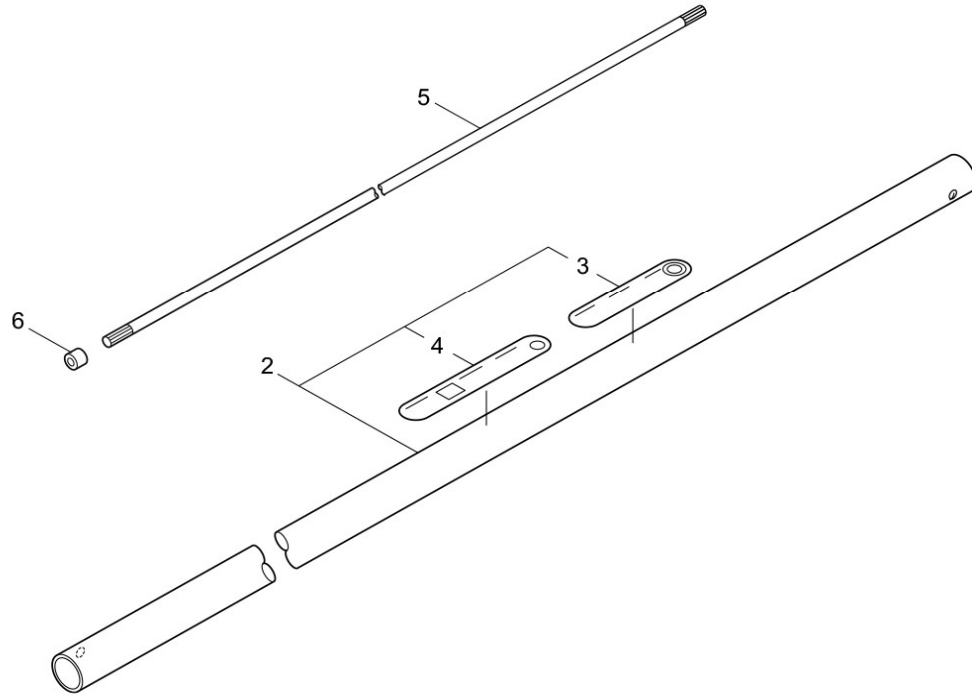

PARTS LIST

QC-LB (V5)

CONTENTS

1. QC-LB SHAFT.....1
2. LANDSCAPE BLADE Type 5.....2

MUS 2022.4

P/N 391431

1. QC-LB SHAFT

1

Status	Position	Parts Number	Parts Name	Unit Quantity	Set Unit Quantity	Specification	Remarks	Maker code
	1	238269	QC-LB_SHAFT (MUS) 238269	1				
	2	238214	OUTER ASSEMBLY	1		QC-LB (MUS)	Incl.3,4	
	3	221501	CAUTION MARK	1		ANSI	Warning	
	Four	221502	CAUTION MARK	1		ANSI	Caution	
	Five	236843	DRIVE SHAFT B	1		7X758L Ryo SP-20	758L	
	6	216079	STOPPER	1		Cro		

2. LANDSCAPE BLADE Type 5

MARUYAMA LANDSCAPE BLADE Type5 Part List

No.	Part No.	Part Name	Part Quantity	Remarks
1	460602	Type Label	1	SKV-26MS
2	460603	Caution Label	1	SKVR-17MS
3	460604	Upper Blade18/Lower Blade15	1Set	SK-1815NMS
4	427006	Bottom Disk	1	SKNW-19
5	418976	Bottom Disk Fixing Bracket	1	SKN-22
6	427007	Gear Case B	1	SKR-06B
7	418975	Blade Protection Cover	1	SKAN-21
8	418966	Sems Cap Screw M6 × 10	2	SKN-12
9	427008	Gear Unit V	1	SKV-11
9-1	427009	U-Nut M5	11	SKR-27
9-2	429834	Lower Oil Case V Assy	1	SKV-28
9-3	429835	Sun Gear V Assy	1	SKV-31
9-4	429225	Outer Gear RA Assy	1	SKRA-32
9-5	429836	Free Roller C	6	SKV-33
9-6	429226	Spacer RA	11	SKRA-34
9-7	429837	Upper Oil Case V Assy	1	SKV-35
10	427019	Stud Screw M5 × 18	5	SKR-36
11	418958	Spring Washer M5	3	SKAN-04
12	418959	Cap Screw M5 × 8	1	SKAN-05
13	427020	Stabilizer	1	SKR-07
14	427021	Low Head Cap Screw M6 × 8	4	SKR-10
15	428932	Body Case + Rubber Seal	1	SKR-38
16	427023	E-Ring 4	1	SKR-13
17	418968	Drive Pinion Gear	1	SKAN-14
18	642868	Output Shaft Spacer	1	SKR-15
19	418956	Cap Screw M5 × 25	1	SKAN-02
20	418955	Fit Screw M5 × 12	1	SKAN-01
21	418957	Hex Screw M5 × 6	1	SKAN-03
23	460605	Screw M5 × 12(Black)	1	SKAN-01B
24	460606	Spring Washer M5(Black)	1	SKAN-04B
22-6	426991	Sleeve φ24	1	TKS-24
OPTION	460808	Upper Blade28/Lower Blade24	1Set	SK-2824NMS