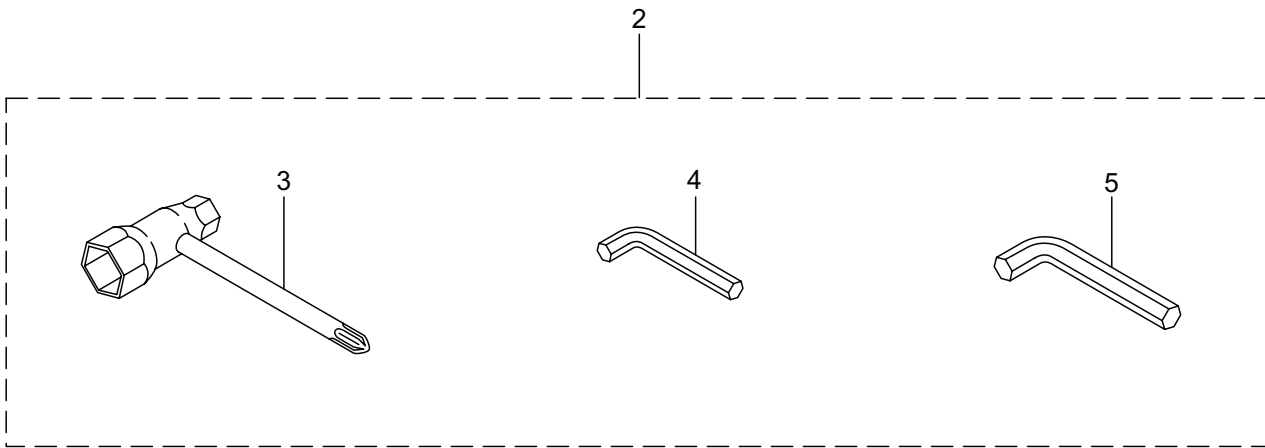

4. H23DFL
ACCESSORIES

Ref. No.	Part No.	Part Name	Q'ty	Remarks
4-1	277076	Instruction Manual	1	
4-2	264606	Tool Set	1	Incl.3-5
4-3	264607	Box Spanner	1	10x19x(+)
4-4	219431	Wrench	1	3mm
4-5	219432	Wrench	1	4mm