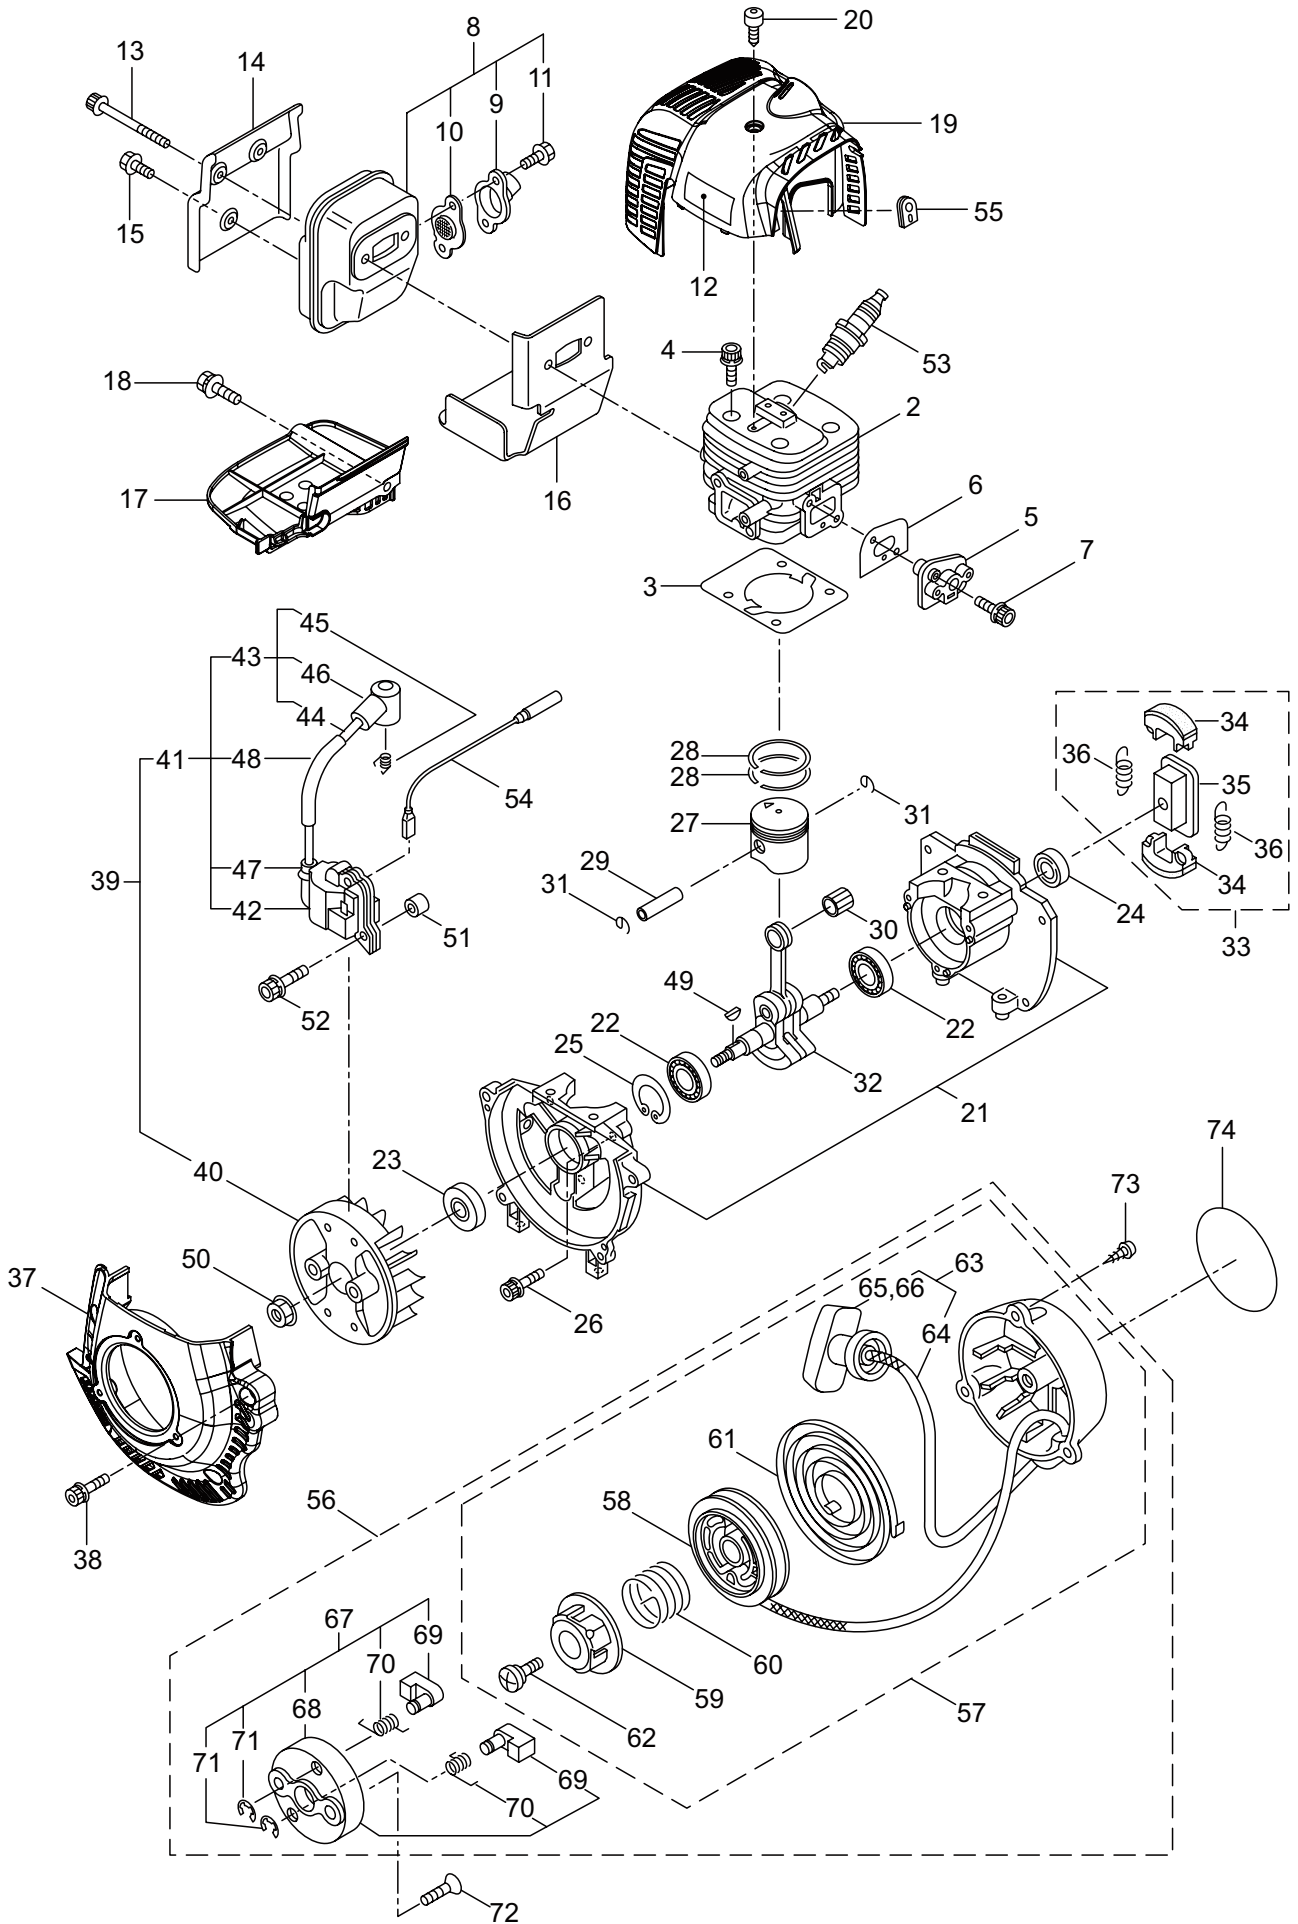

2. H23DFL ENGINE

Ref. No.	Part No.	Part Name	Q'ty	Remarks
2-1	859895	Engine	1	CE230H/05
2-2	288499	Cylinder	1	
2-3	286074	Gasket	1	
2-4	261250	Cap Screw	4	M5x20
2-5	265802	Insulator	1	New gasket required
2-6	267049	Gasket	1	
2-7	265924	Cap Screw	2	M5x25
2-8	277023	Muffler Ass'y	1	Incl.9-11
2-9	288503	Muffler Tail	1	
2-10	288504	Spark Arrestor	1	
2-11	288542	Screw	2	M4x8
2-12	277238	Label	1	H23DFL
2-13	266402	Cap Screw	2	M5x55
2-14	275562	Muffler Guard	1	
2-15	288542	Screw	1	M4x8
2-16	275561	Gasket	1	
2-17	275560	Under Cover	1	
2-18	267191	Cap Screw	1	M5x16
2-19	276564	Top Cover Comp	1	
2-20	286399	Knob	1	M5
2-21	288537	Crankcase	1	
2-22	280488	Bearing	2	PPL 6001
2-23	261492	Oil Seal	1	ISCD12287
2-24	261386	Oil Seal	1	ISCD12227
2-25	055185	Snap Ring	1	#28
2-26	261246	Cap Screw	3	M5x25
2-27	283379	Piston	1	
2-28	282177	Piston Ring	2	
2-29	261036	Piston Pin	1	
2-30	263957	Bearing, Needle	1	KTV81112EG01 B2
2-31	261576	Clip,Piston	2	
2-32	288511	Crankshaft/Conn.Rod Ass'y	1	
2-33	280404	Clutch Ass'y	1	Incl.34-36
2-34	280568	Clutch Shoe	2	(2)required
2-35	280569	Clutch Boss	1	
2-36	280570	Spring	2	(2)required
2-37	275557	Fan Cover	1	
2-38	261250	Cap Screw	4	M5x20
2-39	288514	Magneto Ass'y	1	Incl.40-48
2-40	288515	Rotor/Fan	1	
2-41	288516	Ignition Coil Ass'y	1	Incl.42-48
2-42	289483	Coil	1	
2-43	289484	Spark Plug Wire Ass'y	1	Incl.44-46
2-44	289485	Spark Plug Wire	1	
2-45	272805	Connector	1