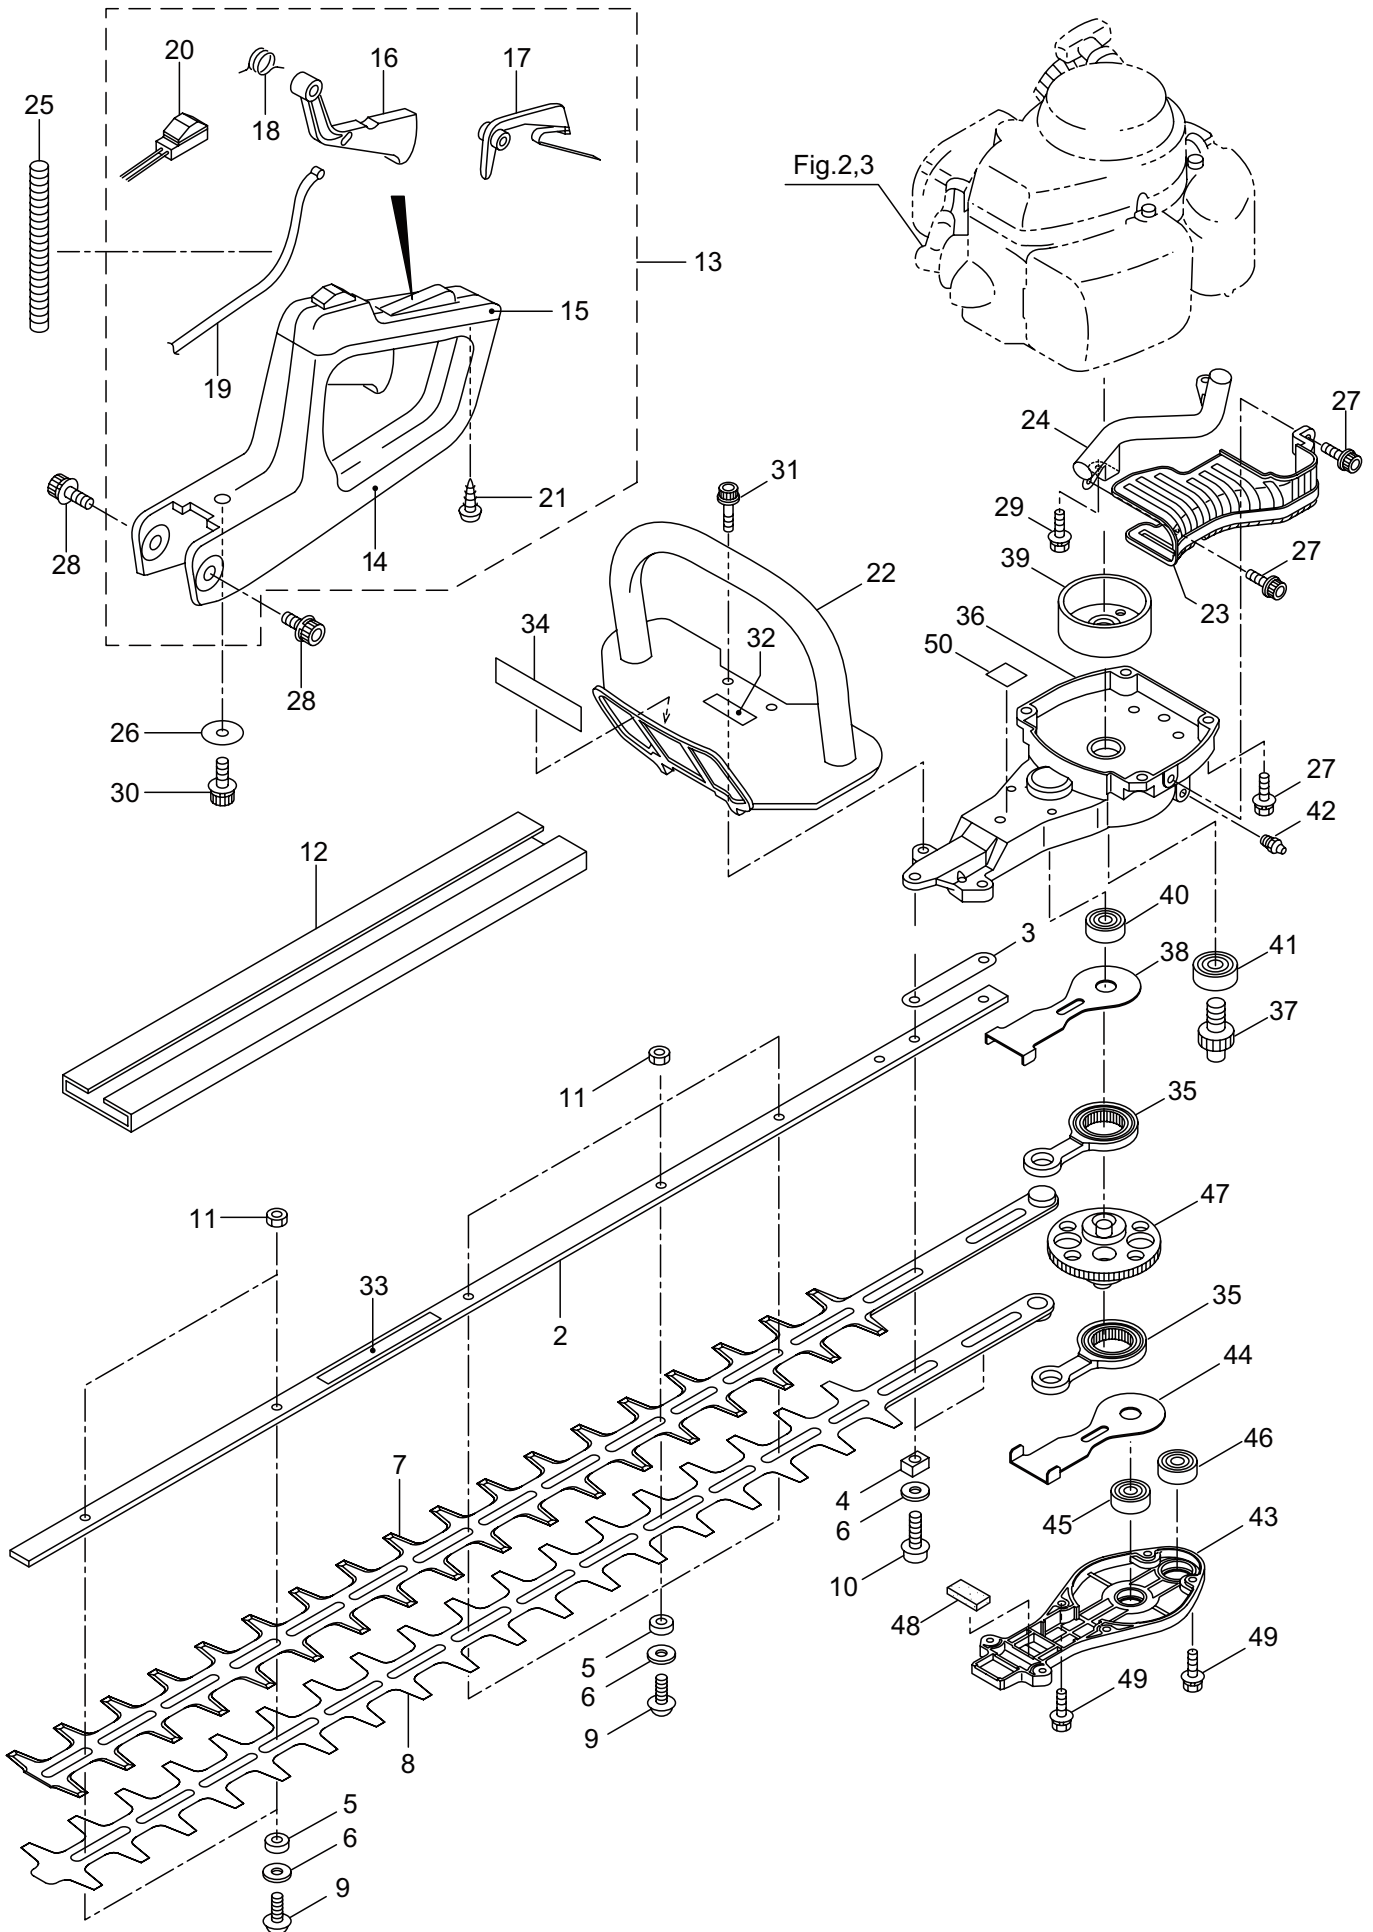

### CONTENTS

1. MAIN BODY .....	1 ~ 4
2. ENGINE .....	5 ~ 8
3. CARBURETOR, FUEL TANK .....	9 ~ 12
4. ACCESSORIES .....	13 ~ 14

2016. 06.

P/N 524331

1. H23DFL  
MAIN BODY

Ref. No.	Part No.	Part Name	Q'ty	Remarks
1-1	362405	H23DFL	1	
1-2	277419	Guide Plate	1	
1-3	271888	Spacer Plate	1	
1-4	271889	Spacer	2	
1-5	277421	Spacer	5	
1-6	271890	Washer	7	
1-7	271956	Upper Blade	1	
1-8	271957	Lower Blade	1	
1-9	277530	Screw	5	
1-10	271897	Screw	2	
1-11	271899	Nut	5	
1-12	271958	Cover of Blade	1	
1-13	277397	Rear Handle Ass'y	1	Incl.14-21
1-14	277405	Rear Handle	1	
1-15	277406	Upper Cover	1	
1-16	277407	Throttle Lever	1	
1-17	277408	Stop Lever	1	
1-18	277409	Spring	1	
1-19	277410	Cable Comp	1	
1-20	277411	Switch	1	
1-21	277412	Screw	1	
1-22	271905	Front Handle	1	
1-23	271906	Tail Pipe Cover	1	
1-24	271907	Tail Pipe Comp	1	
1-25	271221	Tube	1	
1-26	270843	Washer	1	25x6xt1.6
1-27	271908	Screw	6	
1-28	271909	Screw	2	
1-29	271910	Screw	1	
1-30	271911	Screw	1	
1-31	271912	Screw	2	
1-32	223925	Label	1	Grease up
1-33	591450	Label	1	
1-34	591449	Label	1	
1-35	271914	Rod Ass'y	2	
1-36	271918	Upper Case	1	
1-37	271919	Pinion	1	
1-38	271920	Plate	1	
1-39	270021	Drum	1	
1-40	271921	Bearing	1	
1-41	580767	Bearing	1	#6001 2RS
1-42	991937	Grease Nipple	1	M6
1-43	271923	Lower Case	1	
1-44	271924	Plate	1	
1-45	270423	Bearing	1	

1. H23DFL  
MAIN BODY

Ref. No.	Part No.	Part Name	Q'ty	Remarks
1-46	271925	Bearing	1	
1-47	271926	Crank Comp	1	
1-48	271927	Felt	1	
1-49	271910	Screw	3	
1-50	266960	Label	1	