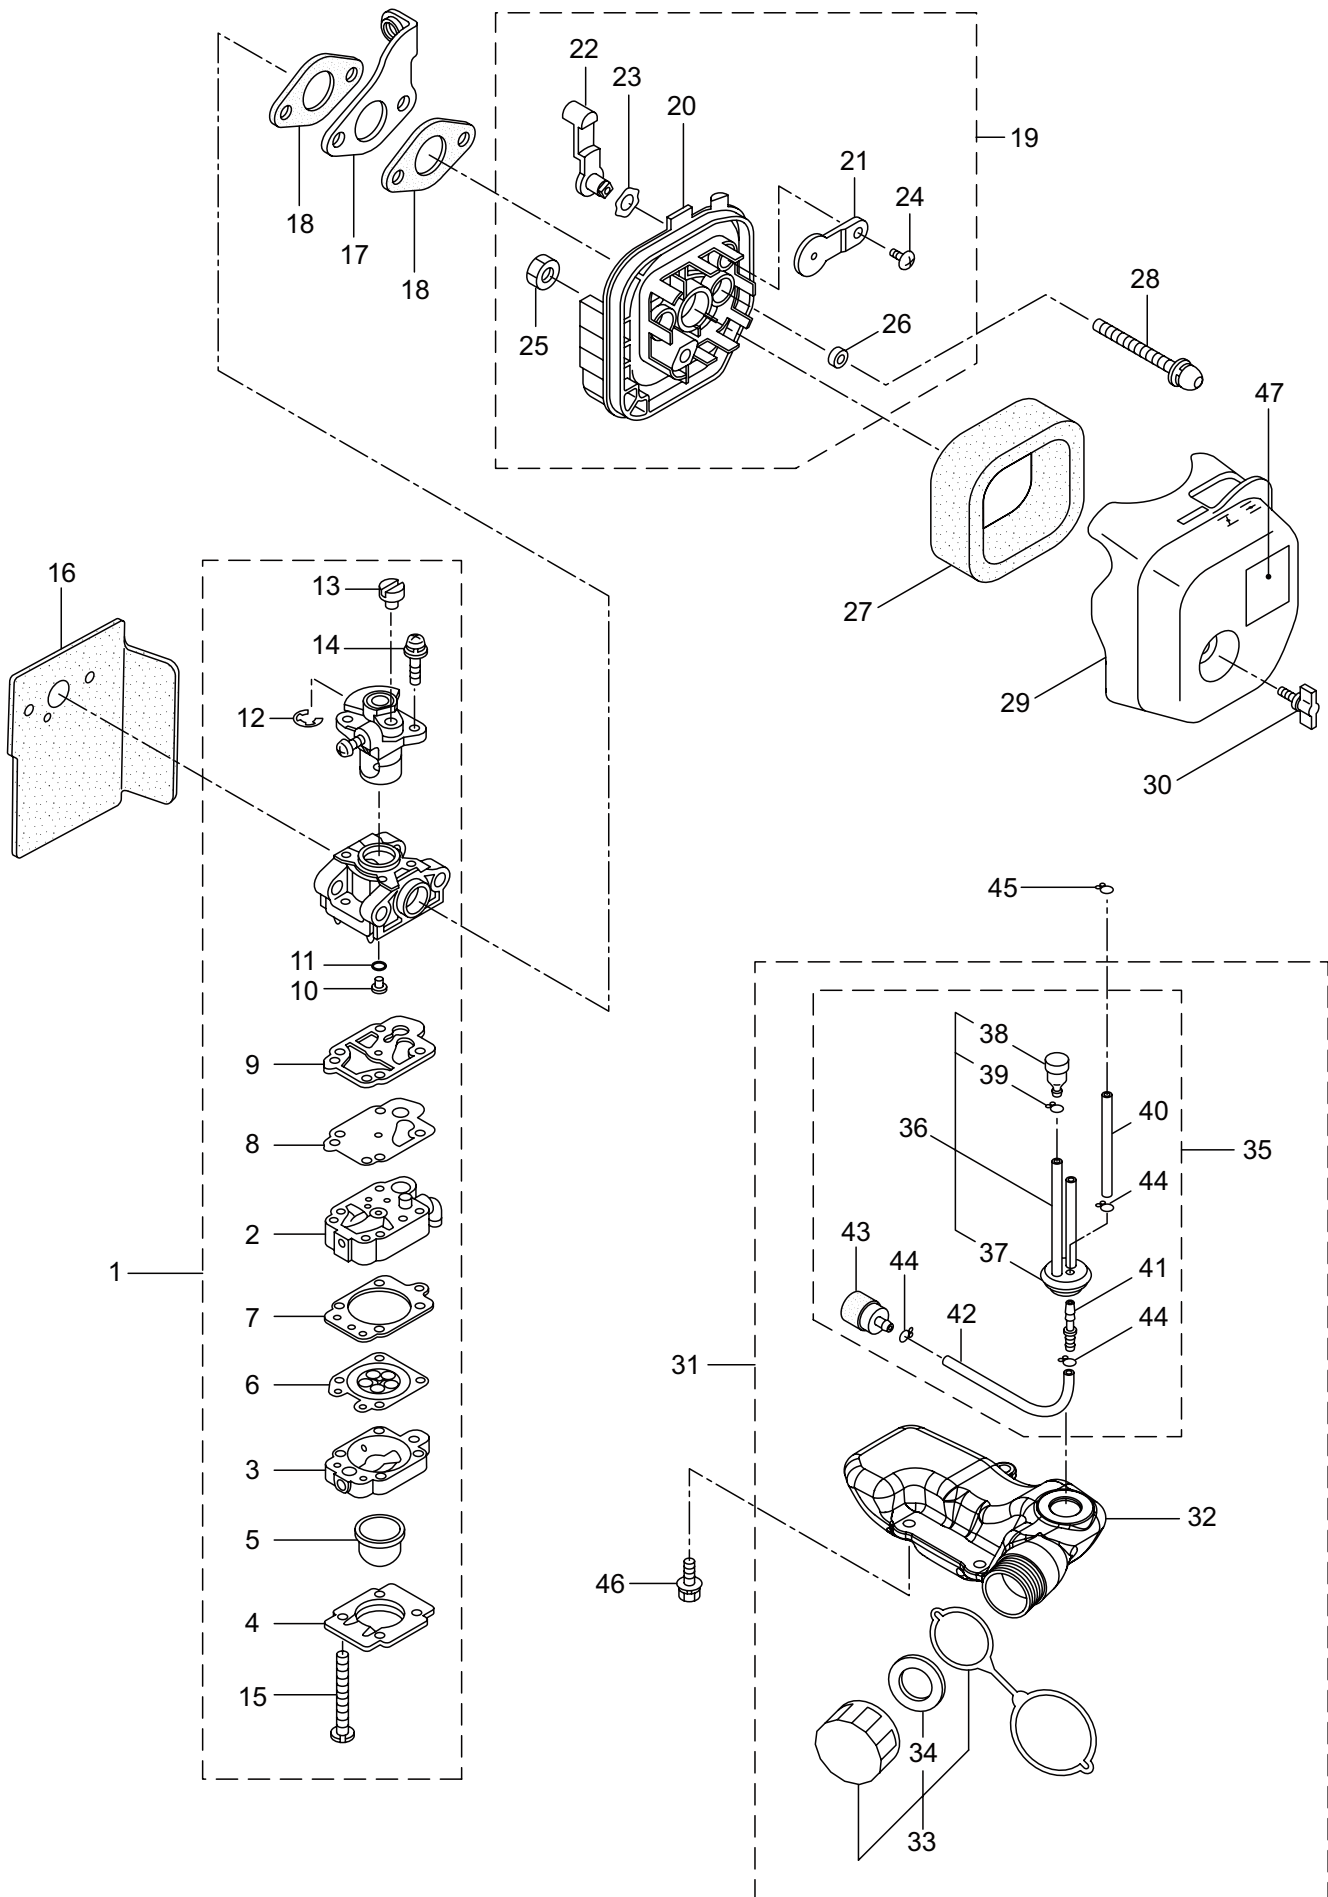

3. H23DFL CARBURETOR, FUEL TANK

Ref. No.	Part No.	Part Name	Q'ty	Remarks
3-46	269690	Cap Screw	4	M5x18
3-47	285188	Label	1