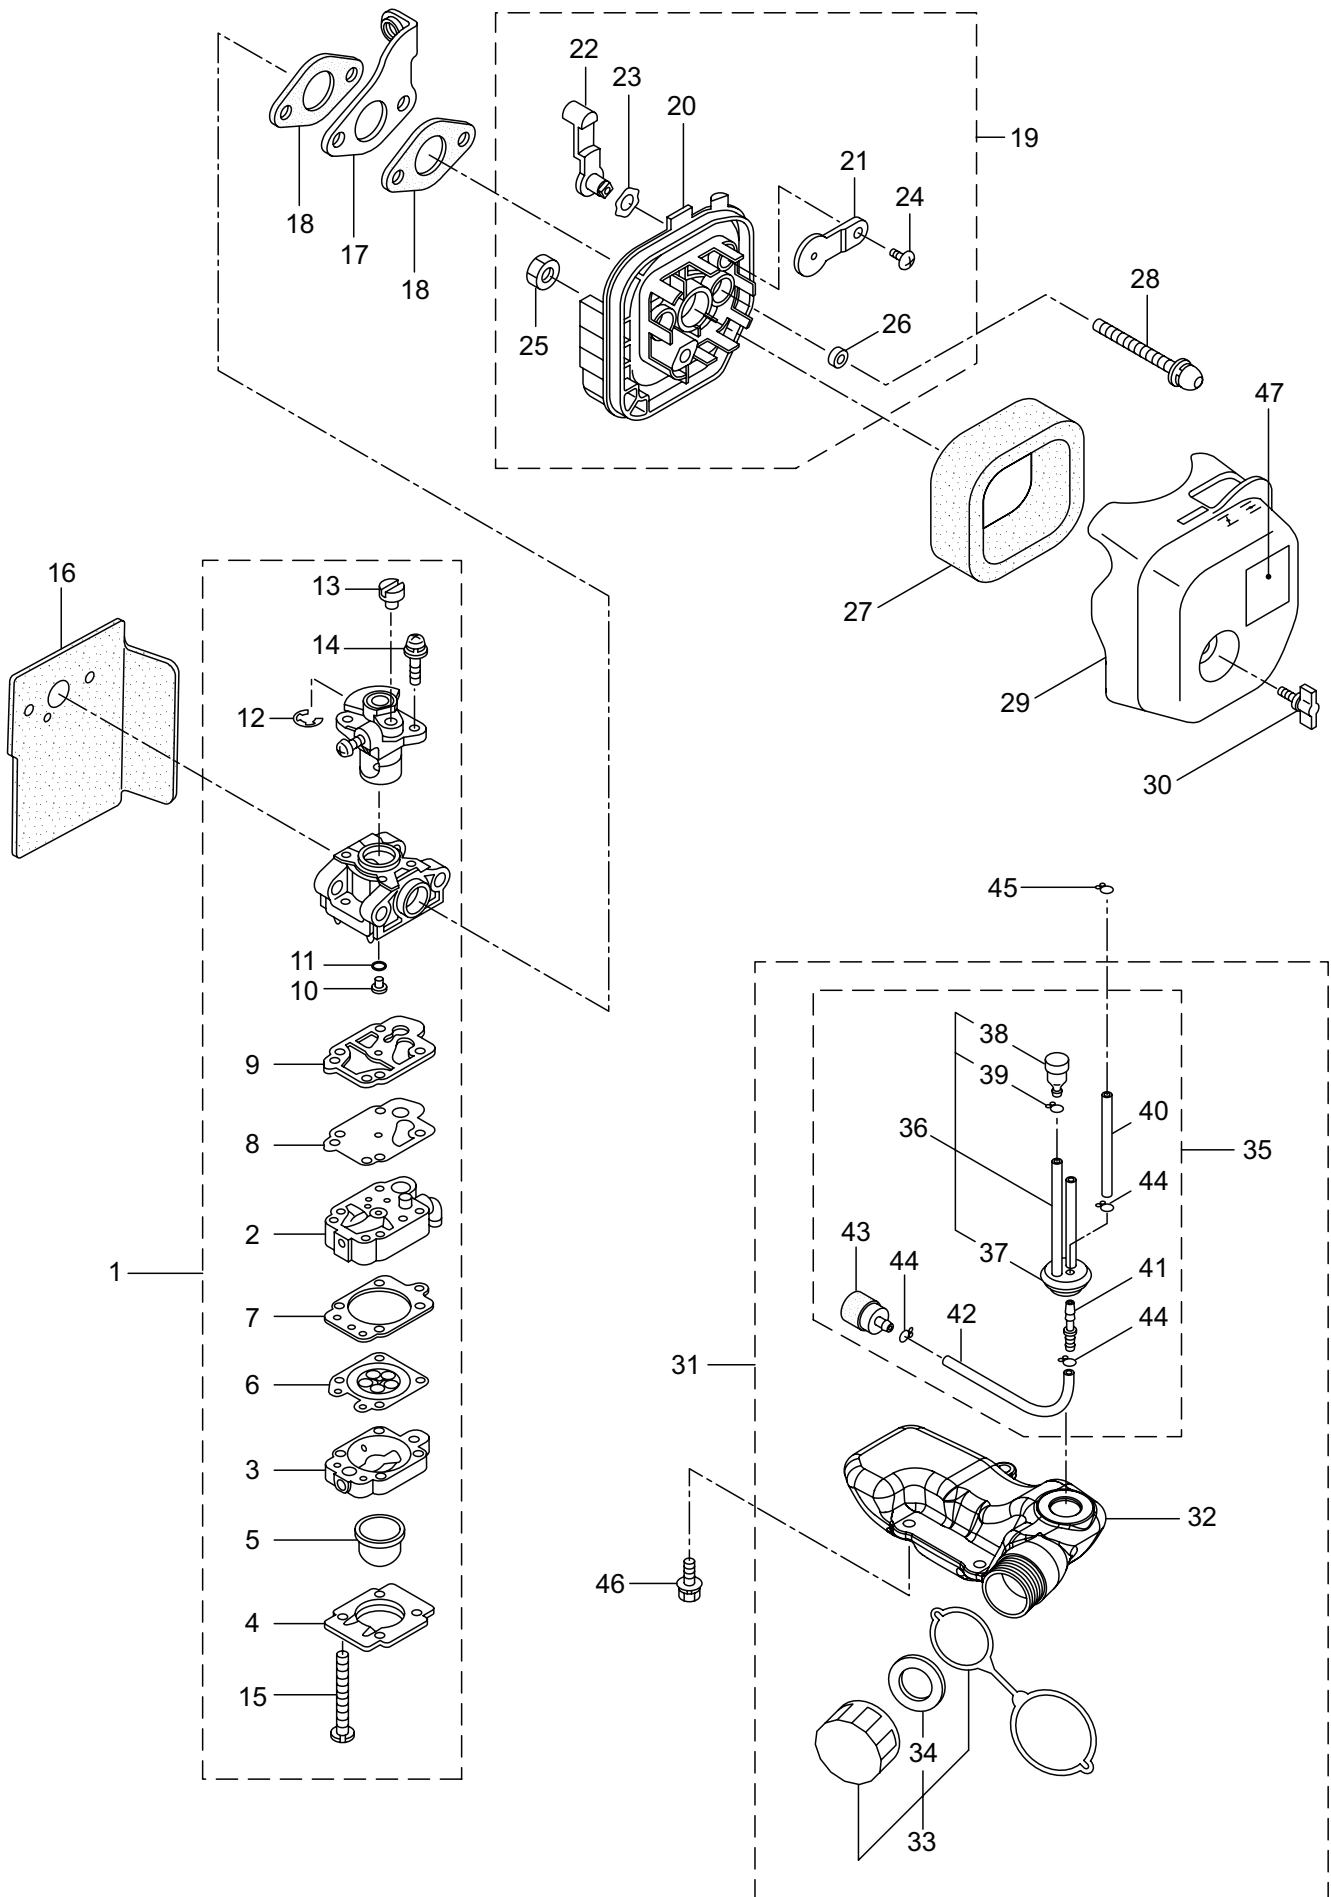

3. H23DFL CARBURETOR, FUEL TANK

Ref. No.	Part No.	Part Name	Q'ty	Remarks
3-1	277126	Carburetor Ass'y	1	Incl.2-15
3-2	268499	Pump Body	1	
3-3	262991	Purge Body	1	
3-4	262992	Cover Plate	1	
3-5	261874	Primer Bulb	1	
3-6	283905	Diaphragm, Meterring	1	
3-7	262993	Gasket	1	
3-8	262994	Diaphragm,Fuel Pump	1	
3-9	282576	Gasket	1	
3-10	289396	Main Jet	1	
3-11	261871	O-Ring	1	
3-12	261876	E-Ring	1	
3-13	261658	Swivel	1	
3-14	264682	Screw	2	
3-15	262996	Screw	4	
3-16	288517	Gasket	1	
3-17	283773	Stay	1	
3-18	283771	Gasket	2	
3-19	289048	Case Ass'y	1	Incl.20-26
3-20	269050	Case Body	1	
3-21	289019	Valve	1	
3-22	284803	Lever	1	
3-23	284816	Washer	1	6.4x11x0.15
3-24	269032	Screw	1	
3-25	126993	Nut	1	M5
3-26	269051	Sleeve	2	
3-27	277320	Element	1	
3-28	262720	Cap Screw	2	M5x55
3-29	283772	Cleaner Cover	1	
3-30	281438	Knob	1	
3-31	277028	Fuel Tank Ass'y	1	Incl.32-44
3-32	275618	Fuel Tank	1	
3-33	289046	Tank Cap Ass'y	1	Incl.34
3-34	287058	Gasket	1	
3-35	289279	Fuel Pipe Pick-up Ass'y	1	Incl.36-44
3-36	289280	Fuel Pipe Ass'y	1	Incl.37-39
3-37	268065	Grommet	1	
3-38	289451	Breather	1	
3-39	261117	Clip	1	
3-40	289028	Pipe A	1	3x5x53L
3-41	288921	Joint	1	
3-42	289029	Pipe	1	3x5x125L
3-43	264653	Filter Ass'y	1	
3-44	261117	Clip	3	
3-45	261117	Clip	1