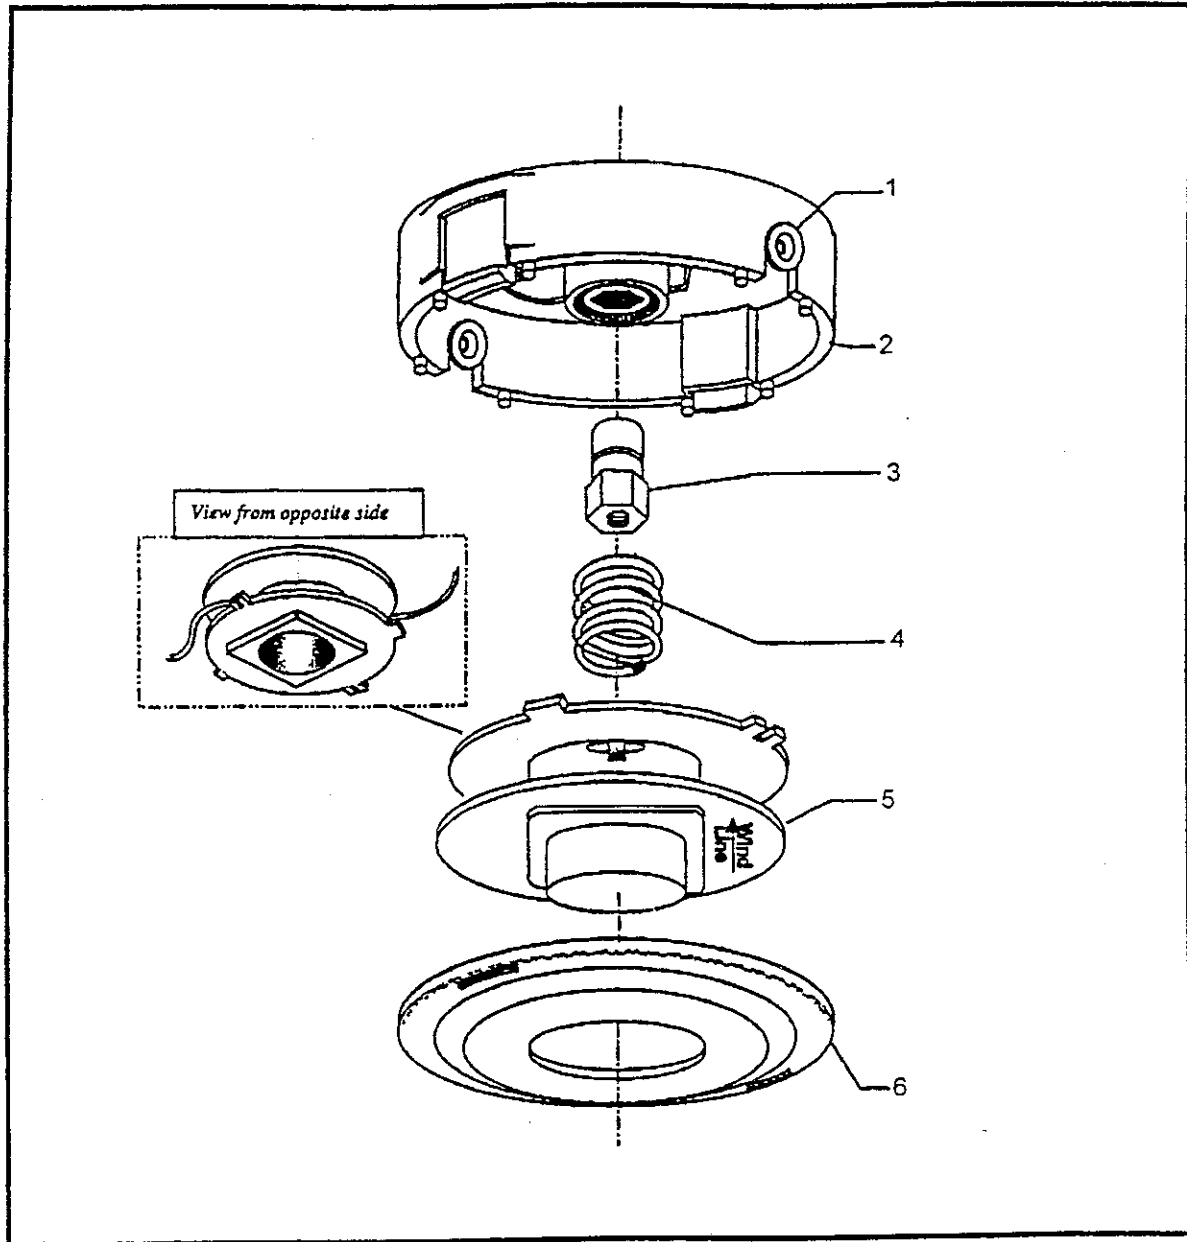

PRO TAP HEAD (840635)

Ref No.	Part No.	Description	Q'ty	Notes
1	840404	Eyelet	2	
2	840412	Housing	1	
3	840416	Arbor Bolt	1	
4	840413	Spring	1	
5	840414	Spool W/Line	1	
6	840415	Cover	1	