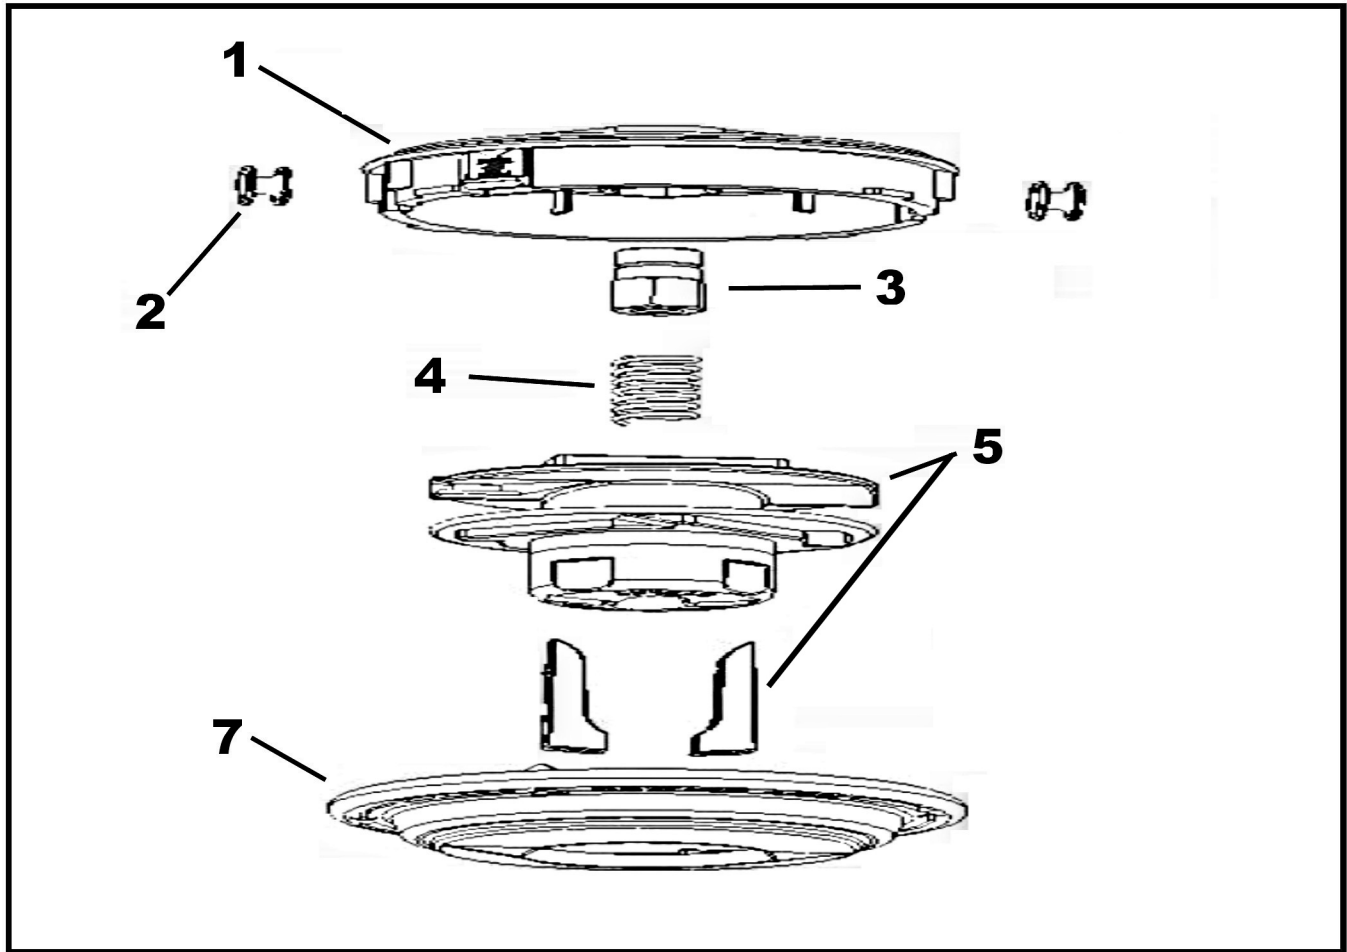

ILLUSTRATED PARTS LIST

KATANA EZ TRIMMER HEAD

#840418 BULK / #840868 CLAMSHELL PKG

4" TRIMMER HEAD ASSEMBLY

ITEM	DESCRIPTION	PART#
1	Housing	841214
2	Eyelet	841208
3	Shaft Bolt (8mm RHF)	841221
4	Spring	841210
5	Spool (Line Guides Included)	841216
6	Cover	841217