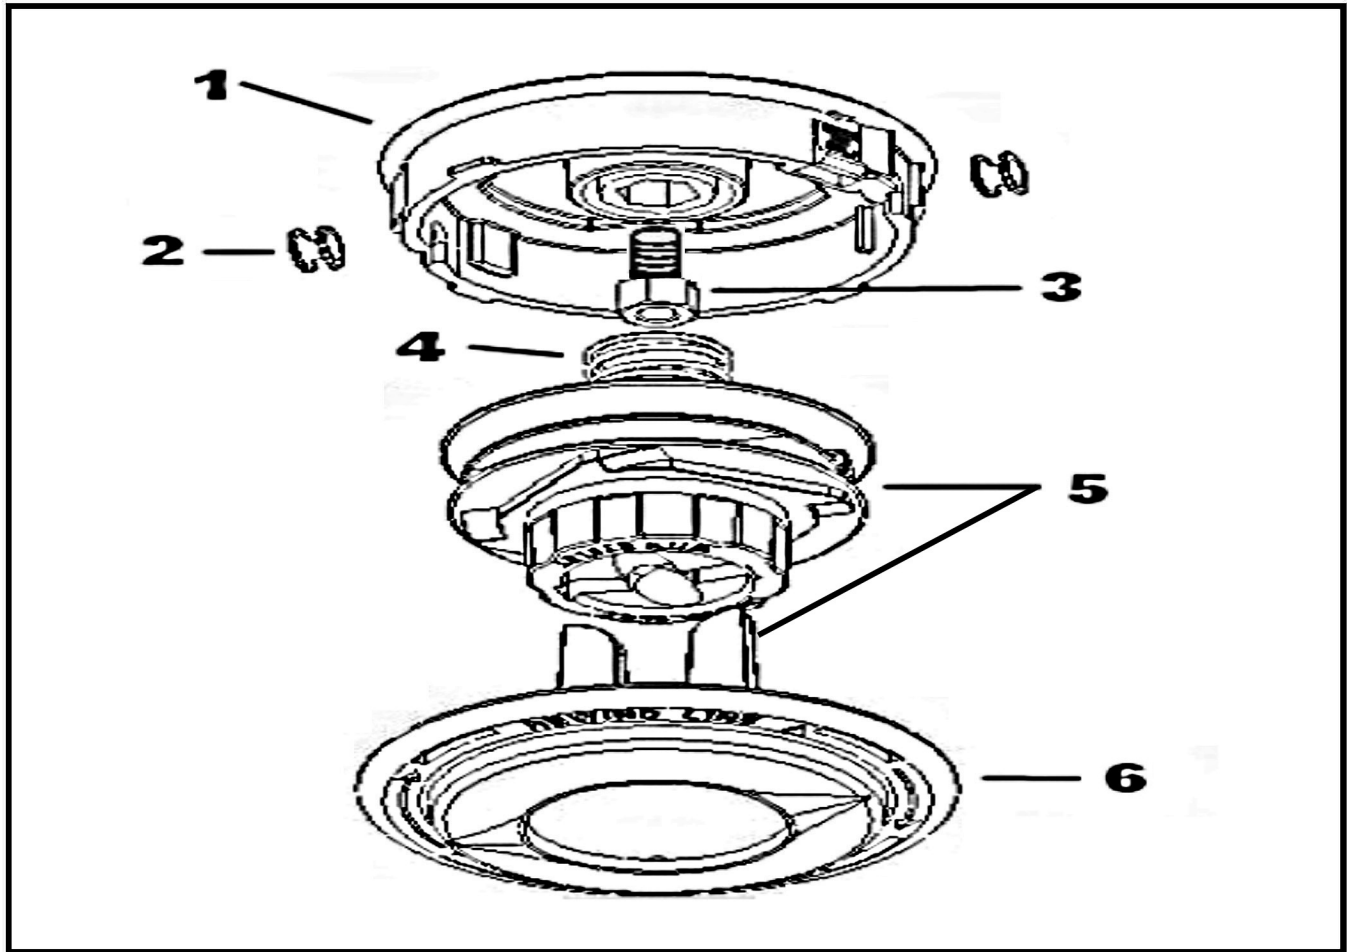

ILLUSTRATED PARTS LIST

KATANA EZ TRIMMER HEAD

#840399 BULK

5" TRIMMER HEAD ASSEMBLY

ITEM	DESCRIPTION	PART#
1	Housing	841200
2	Eyelet	841201
3	Shaft Bolt (8mm LHM)	841218
4	Spring	841203
5	Spool (Line Guides Included)	841204
6	Cover	841206