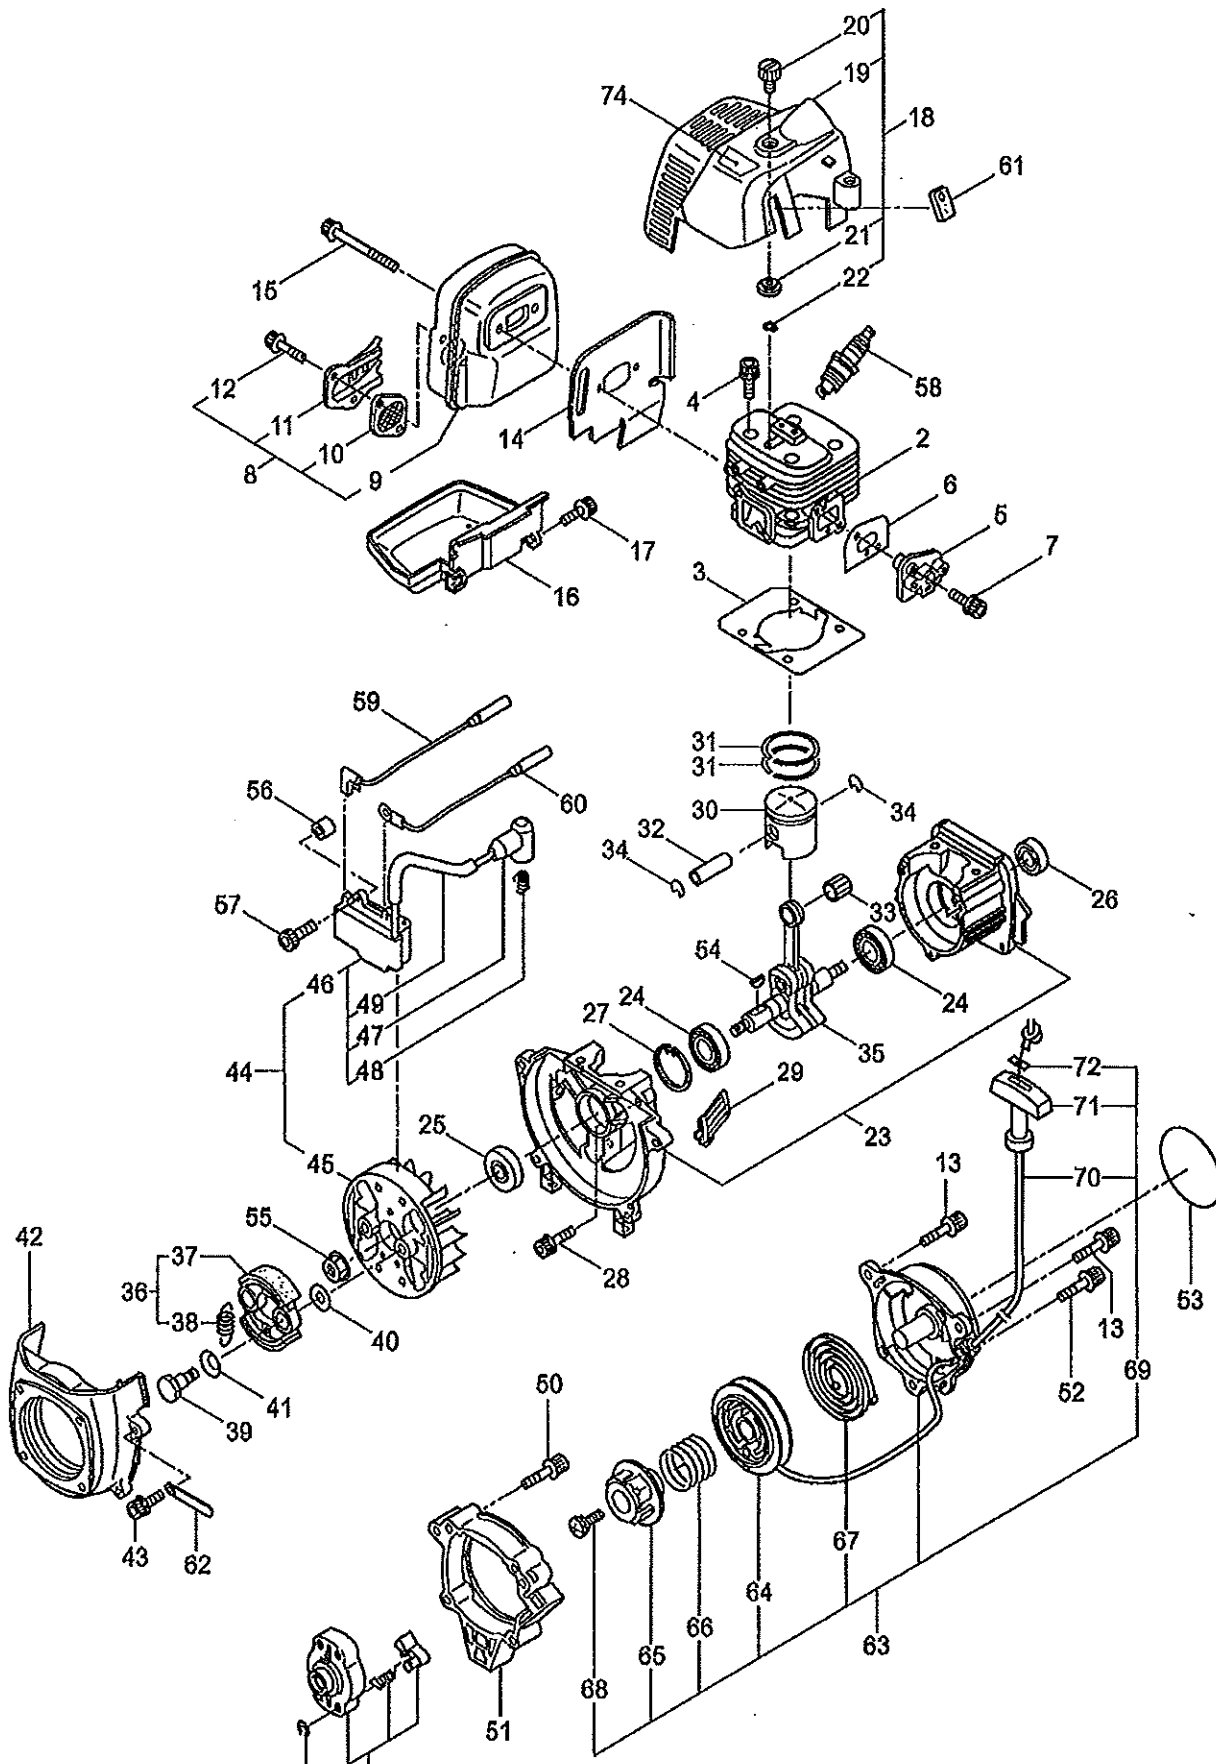

3. PE30 ENGINE

Ref. No.	Part No.	Part Name	Q'ty	Remarks
3-1	859589	Engine	1	CE300/83
3-2	286791	Cylinder	1	
3-3	286846	Gasket	1	
3-4	261250	Cap Screw	4	M5x20
3-5	269144	Insulator	1	New gasket required
3-6	267049	Gasket	1	
3-7	265924	Cap Screw	2	M5x25
3-8	283007	Muffler Ass'y	1	Incl.9-12
3-9	283003	Muffler Comp	1	
3-10	267056	Spark Arrester	1	
3-11	268171	Muffler Tail	1	
3-12	265107	Cap Screw	2	M4x10
3-13	283391	Cap Screw	2	M4x20
3-14	281440	Gasket	1	
3-15	266402	Cap Screw	2	M5x55
3-16	281435	Under Cover	1	
3-17	267191	Cap Screw	1	M5x16
3-18	281742	Top Cover Ass'y	1	Incl.19-22
3-19	281434	Top Cover	1	
3-20	261018	Knob	1	
3-21	261020	Spacer	1	
3-22	261734	Snap Ring	1	#5
3-23	286851	Crankcase	1	
3-24	280488	Bearing	2	PPL 6001
3-25	261492	Oil Seal	1	ISCD12287
3-26	261386	Oil Seal	1	ISCD12227
3-27	055185	Snap Ring	1	#28
3-28	261612	Cap Screw	3	M5x30
3-29	281442	Screen	1	
3-30	283380	Piston	1	
3-31	265067	Piston Ring	2	(2)Required
3-32	265068	Piston Pin	1	
3-33	265225	Bearing,Needle	1	
3-34	261393	Clip,Piston Pin	2	
3-35	265141	Crankshaft/Conn.Rod Ass'y	1	
3-36	267327	Clutch Ass'y	1	Incl.37,38
3-37	267342	Clutch Shoe	2	(2)required
3-38	267345	Spring,Clutch	1	
3-39	264505	Bolt	2	
3-40	261189	Washer	2	6x16.5xt1.2
3-41	261777	Wave Washer	2	
3-42	281433	Fan Cover	1	
3-43	261250	Cap Screw	4	M5x20
3-44	287898	Magneto Ass'y	1	Incl.45-49
3-45	287902	Rotor/Fan	1