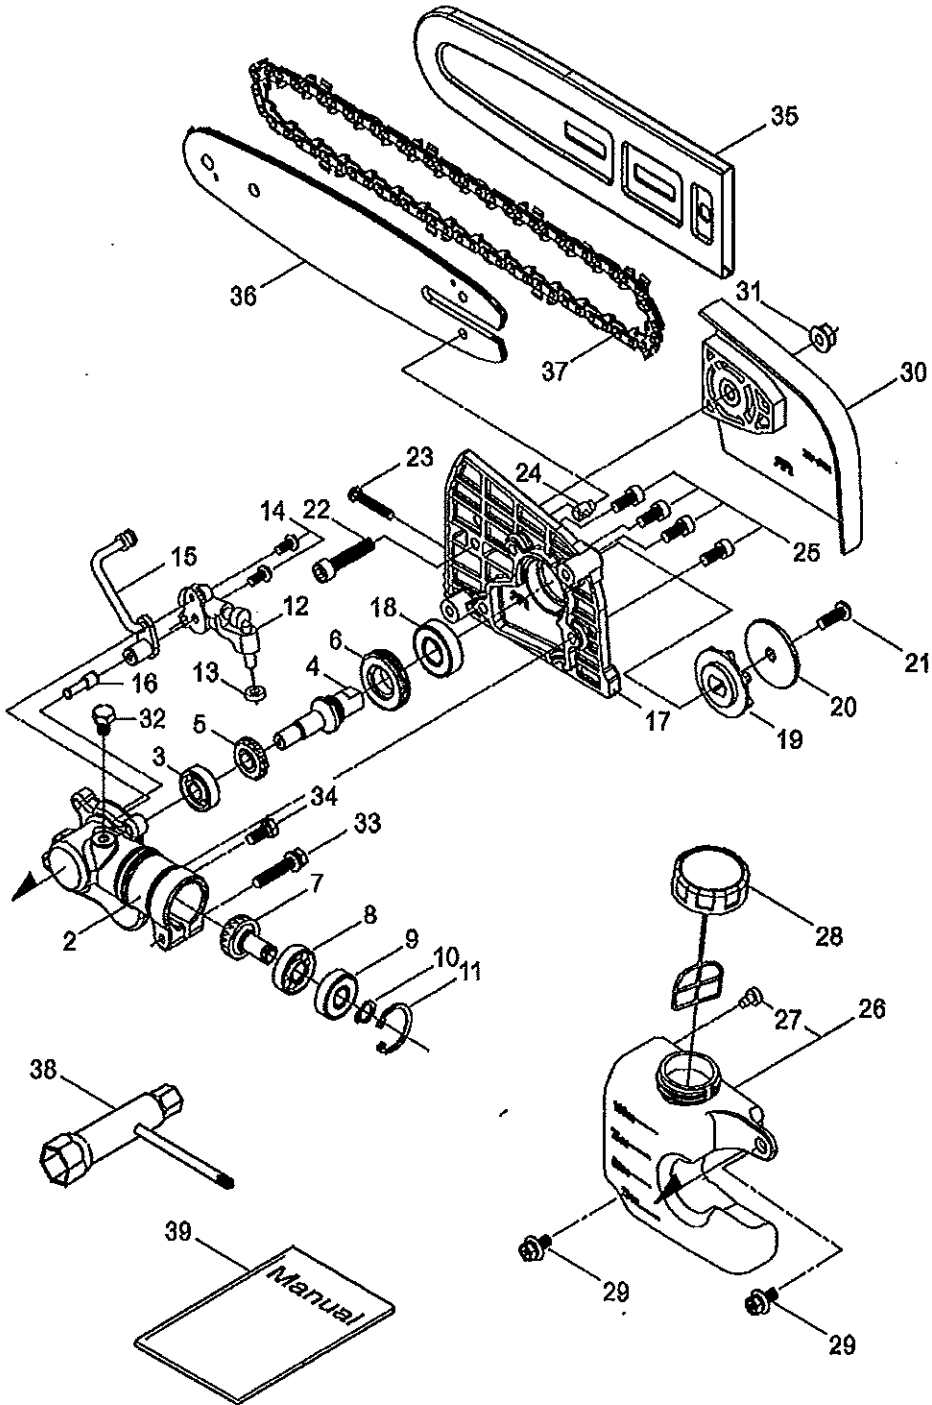

### 3. PE30 ENGINE

Ref. No.	Part No.	Part Name	Q'ty	Remarks
3-46	281746	Ignition Coil Ass'y	1	Incl.47-49
3-47	269714	Plug Boot	1	
3-48	269715	Connector	1	
3-49	281756	Insulator	1	
3-50	265726	Cap Screw	4	M4x16
3-51	284698	Adapter Ass'y	1	
3-52	282096	Cap Screw	1	M4x16WSW
3-53	274547	Label	1	MARUYAMA CER300
3-54	261076	Woodruff Key	1	3x10
3-55	261417	Nut,Rotor	1	M8
3-56	280381	Spacer	2	
3-57	261256	Cap Screw	2	M4x25
3-58	285982	Spark Plug	1	NGK BPM8Y
3-59	269722	Lead	1	
3-60	268044	Lead	1	
3-61	269189	Grommet	1	
3-62	264588	Clamp	1	
3-63	283477	Recoll Ass'y	1	Incl.64-72
3-64	283504	Reel	1	
3-65	283505	Cam Plate	1	
3-66	283506	Spring	1	
3-67	261721	Spiral Spring	1	
3-68	267213	Screw	1	
3-69	283578	Stator Rope Ass'y	1	Incl.70-72
3-70	283579	Stator Rope	1	
3-71	261726	Starter Grip	1	
3-72	283511	Rope Stopper	1	
3-73	283575	Starter Pawl Ass'y	1	
3-74	274548	Label	1	MARUYAMA PE30

# PARTS LIST

# 1. QC-P HEAD

Ref. No.	Part No.	Part Name	Q'ty	Remarks
1-1	364536	QC-P HEAD	1	
1-2	231855	Gearcase A	1	
1-3	227990	Bearing	1	#608
1-4	231856	Gear Shaft	1	
1-5	231857	Gear	1	
1-6	231858	Worm Wheel	1	
1-7	231859	Pinion Shaft	1	
1-8	227992	Bearing	1	#609
1-9	227993	Bearing	1	#609Z
1-10	228477	Snap Ring	1	#9
1-11	140270	Snap Ring	1	#24
1-12	231860	Oil Pump	1	
1-13	231861	Seal	1	
1-14	231862	Screw	2	
1-15	231863	Pipe, Oil	1	
1-16	231864	Strainer	1	
1-17	234084	Gearcase B	1	
1-18	227991	Bearing	1	#6001DDU
1-19	231866	Sprocket	1	
1-20	231867	Washer	1	
1-21	231868	Bolt	1	M6x15
1-22	125588	Bolt	1	M6x30
1-23	234085	Screw	1	M4x30
1-24	231870	Adjuster	1	
1-25	231871	Bolt	4	M5x12
1-26	234086	Oil Tank Ass'y	1	Incl.27
1-27	231873	Breather	1	
1-28	231874	Tank Cap Ass'y	1	
1-29	092580	Bolt	2	M5x12
1-30	231875	Chain Cover Comp	1	
1-31	126756	Nut	1	M6
1-32	089819	Bolt	1	M6x8
1-33	281246	Cap Screw	1	M5x25
1-34	215993	Cap Screw	1	M5x10
1-35	234087	Chain Cover	1	
1-36	234088	Guide Bar	1	
1-37	289536	Chain	1	
1-38	219968	Box Spanner	1	10x19x(-)
1-39	237821	Instruction Manual	1	