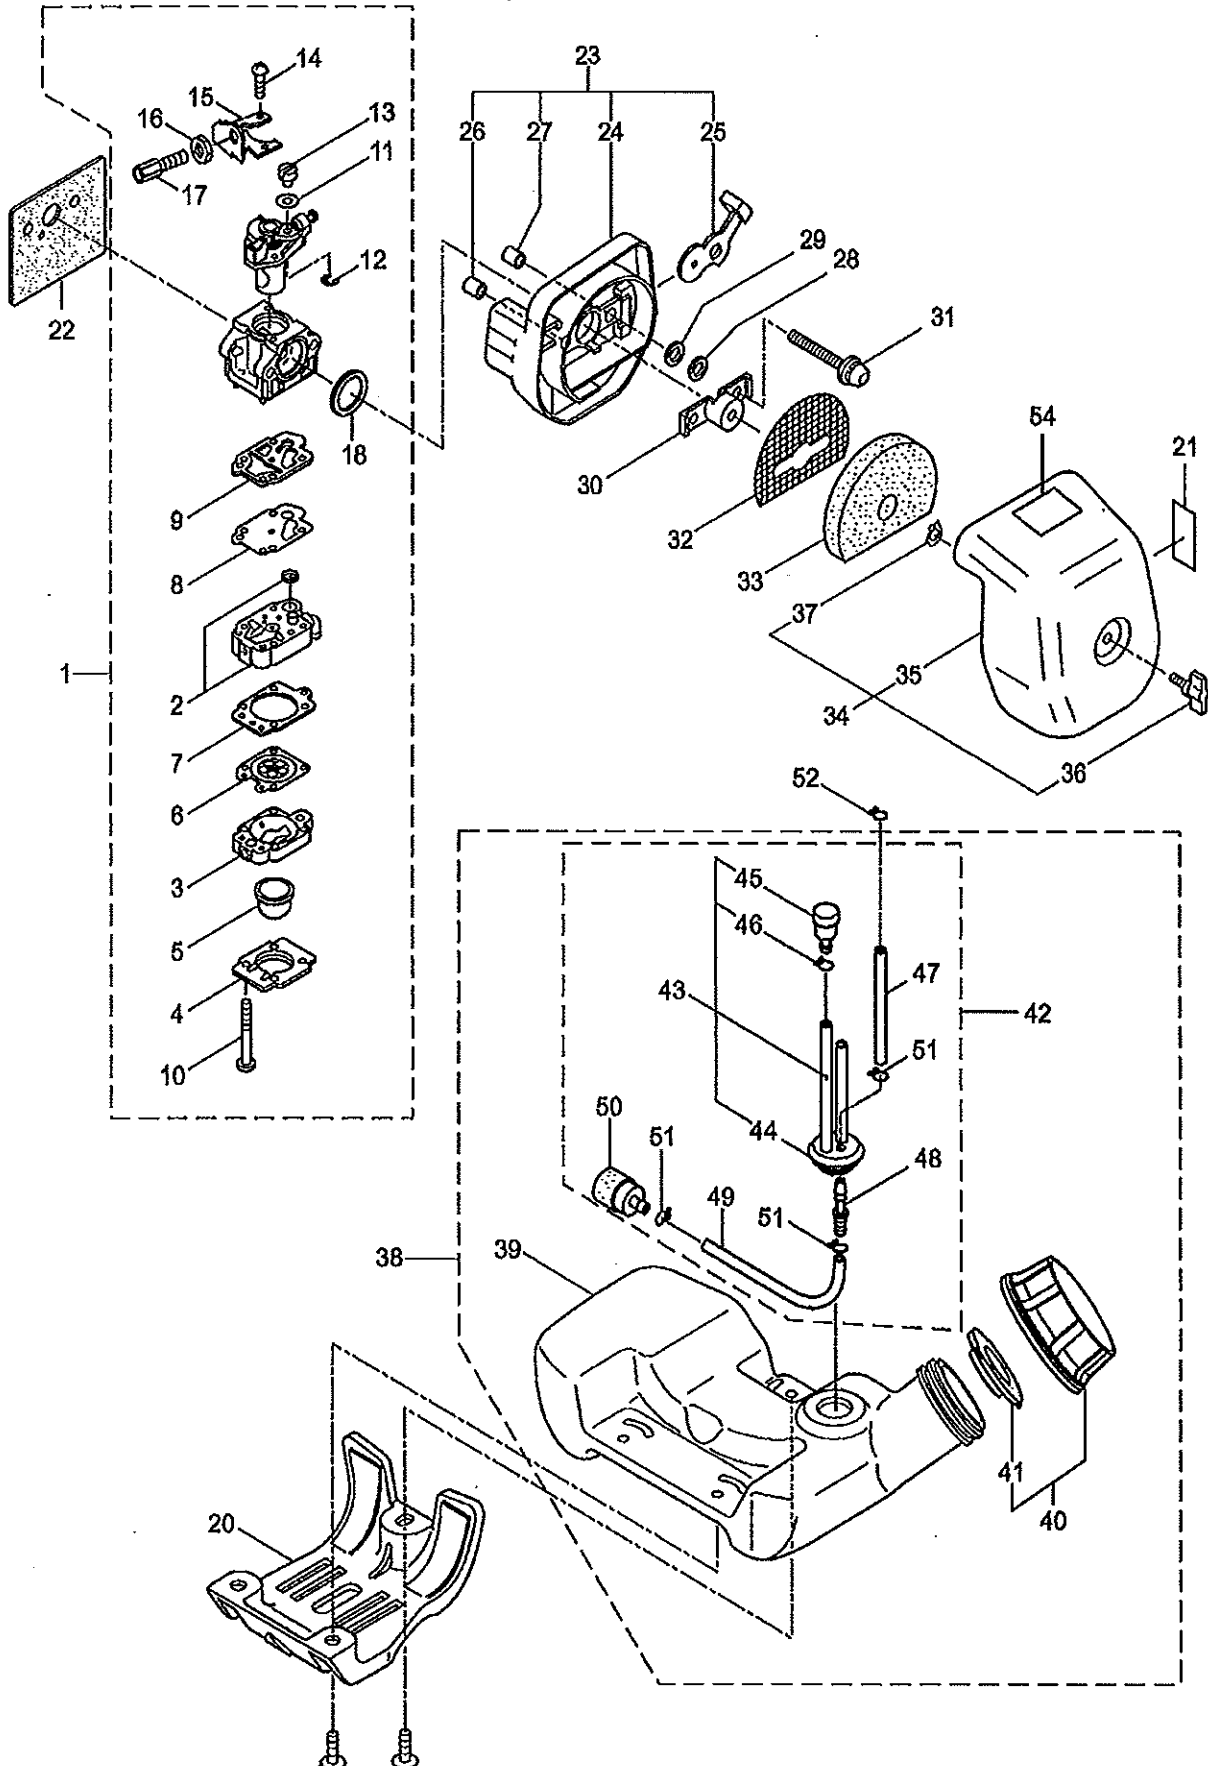

4. PE30
CARBURETOR, FUEL TANK

Ref. No.	Part No.	Part Name	Q'ty	Remarks
4-1	282542	Carburetor Ass'y	1	Incl.2-18 New gasket required
4-2	264155	Pump Body	1	
4-3	262991	Purge Body	1	
4-4	262992	Cover Plate	1	
4-5	261874	Primer Bulb	1	
4-6	283905	Diaphragm, Metering	1	
4-7	262993	Gasket	1	
4-8	262994	Diaphragm, Fuel Pump	1	
4-9	282576	Gasket	1	
4-10	262996	Screw	4	
4-11	264678	Washer	1	
4-12	261876	E-Ring	1	
4-13	261658	Swivel	1	
4-14	261875	Screw	2	
4-15	264677	Bracket	1	
4-16	261878	Nut	1	
4-17	263994	Adapter	1	
4-18	261657	Packing	1	
4-19	281715	Cap Screw	1	M5x20
4-20	281441	Stand	1	
4-21	261352	Label	1	Choke
4-22	269762	Gasket	1	
4-23	268055	Air Filter Case Ass'y	1	Incl.24-27
4-24	268056	Air Filter Case	1	
4-25	268057	Valve	1	
4-26	268157	Sleeve	1	5,5x7,1x6L
4-27	268412	Sleeve	1	5,5x7,1x6,4L
4-28	263345	Packing	1	7,2x11xt1,3
4-29	263942	Washer	1	7,2x12xt0,15
4-30	263815	Stay	1	
4-31	264016	Cap Screw	2	M5x60
4-32	265026	Screen	1	
4-33	265027	Foam Element	1	
4-34	268058	Air Filter Cover Ass'y	1	Incl.35-37
4-35	268059	Air Filter Cover	1	
4-36	281438	Knob	1	
4-37	261734	Snap Ring	1	#5
4-38	289034	Fuel Tank Ass'y	1	Incl.39-51
4-39	284820	Fuel Tank	1	
4-40	289043	Fuel Tank Cap Ass'y	1	Incl.41
4-41	287058	Gasket	1	
4-42	289035	Fuel Pipe Pick-up Ass'y	1	Incl.43-51
4-43	289036	Fuel Pipe Ass'y	1	Incl.44-46
4-44	268065	Grommet	1	
4-45	261590	Breather	1