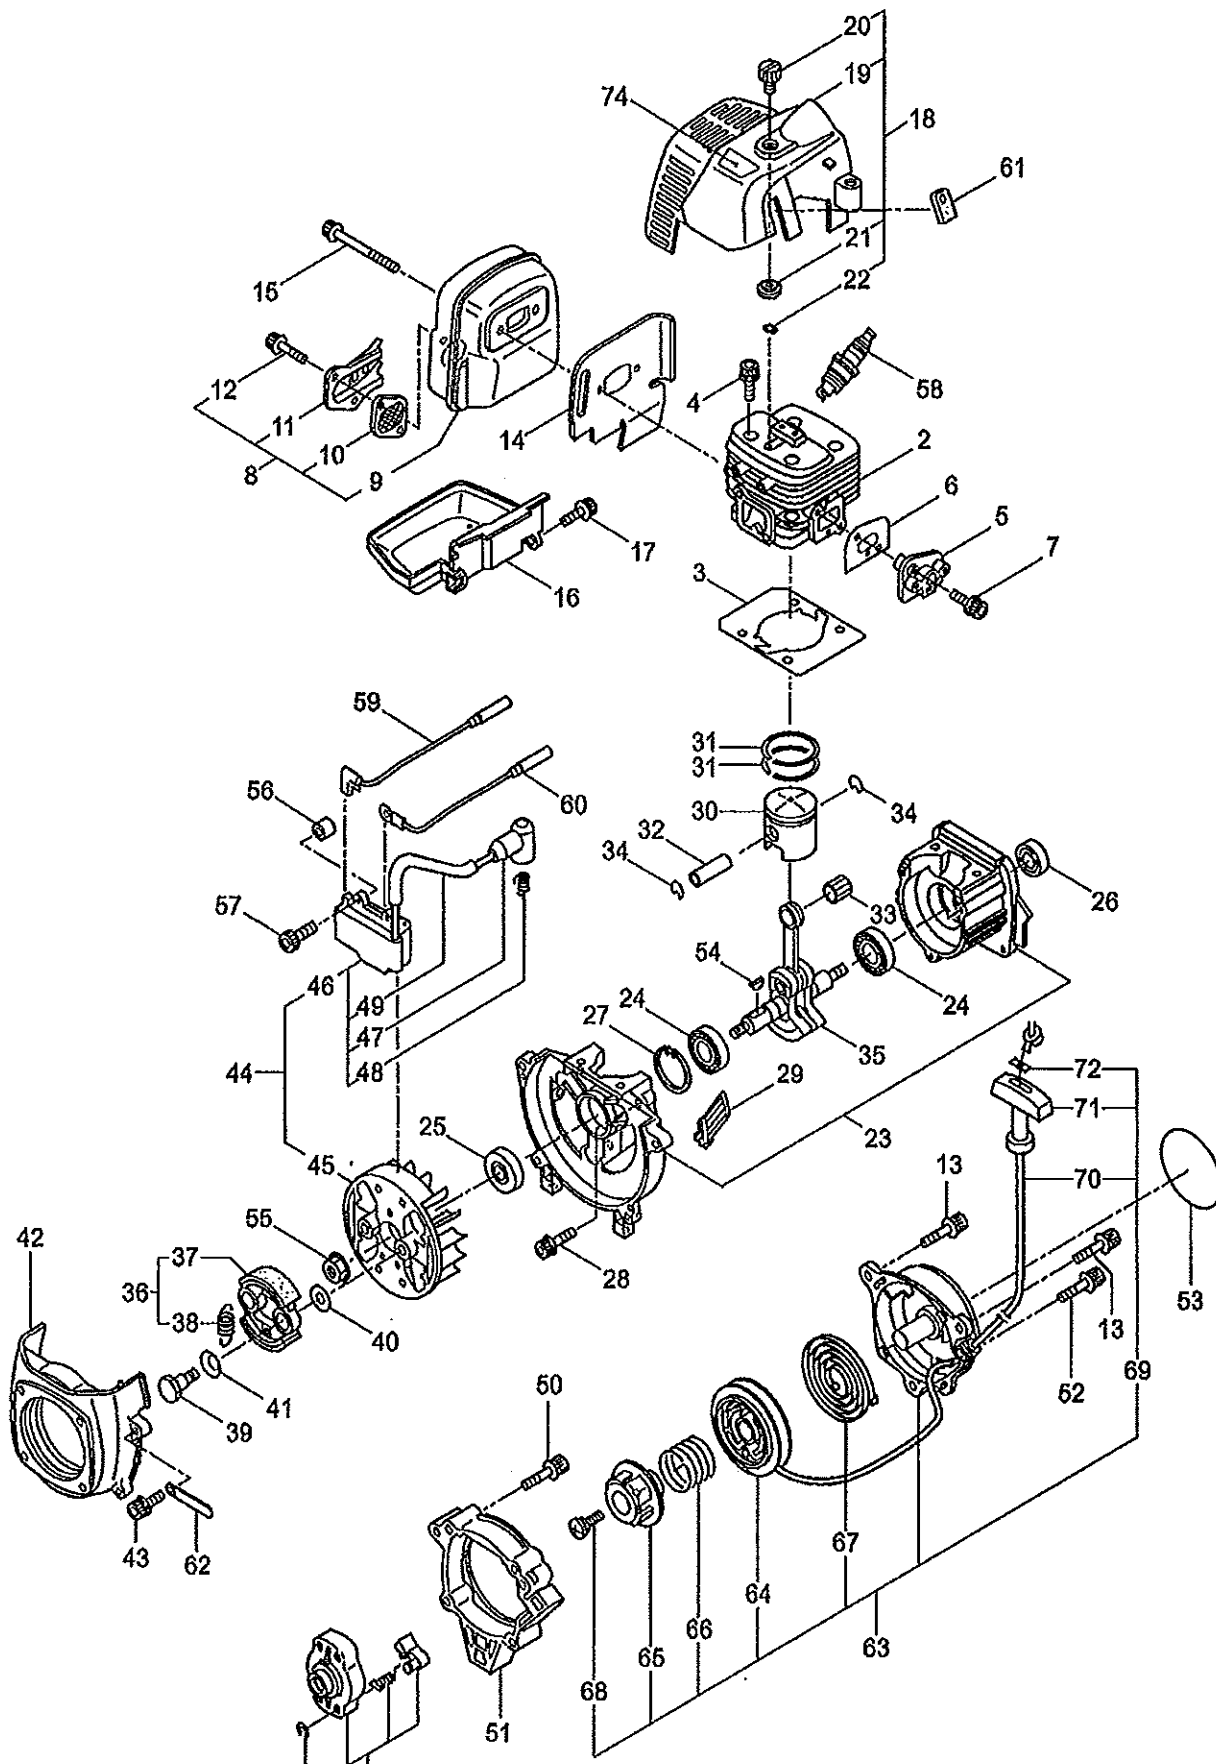

3. PE30 ENGINE

Ref. No.	Part No.	Part Name	Q'ty	Remarks
3-46	281746	Ignition Coil Ass'y	1	Incl.47-49
3-47	269714	Plug Boot	1	
3-48	269715	Connector	1	
3-49	281756	Insulator	1	
3-50	265726	Cap Screw	4	M4x16
3-51	284698	Adapter Ass'y	1	
3-52	282096	Cap Screw	1	M4x16WSW
3-53	274547	Label	1	MARUYAMA CER300
3-54	261076	Woodruff Key	1	3x10
3-55	261417	Nut,Rotor	1	M8
3-56	280381	Spacer	2	
3-57	261256	Cap Screw	2	M4x25
3-58	285982	Spark Plug	1	NGK BPM8Y
3-59	269722	Lead	1	
3-60	268044	Lead	1	
3-61	269189	Grommet	1	
3-62	264588	Clamp	1	
3-63	283477	Recoll Ass'y	1	Incl.64-72
3-64	283504	Reel	1	
3-65	283505	Cam Plate	1	
3-66	283506	Spring	1	
3-67	261721	Spiral Spring	1	
3-68	267213	Screw	1	
3-69	283578	Stator Rope Ass'y	1	Incl.70-72
3-70	283579	Stator Rope	1	
3-71	261726	Starter Grip	1	
3-72	283511	Rope Stopper	1	
3-73	283575	Starter Pawl Ass'y	1	
3-74	274548	Label	1	MARUYAMA PE30