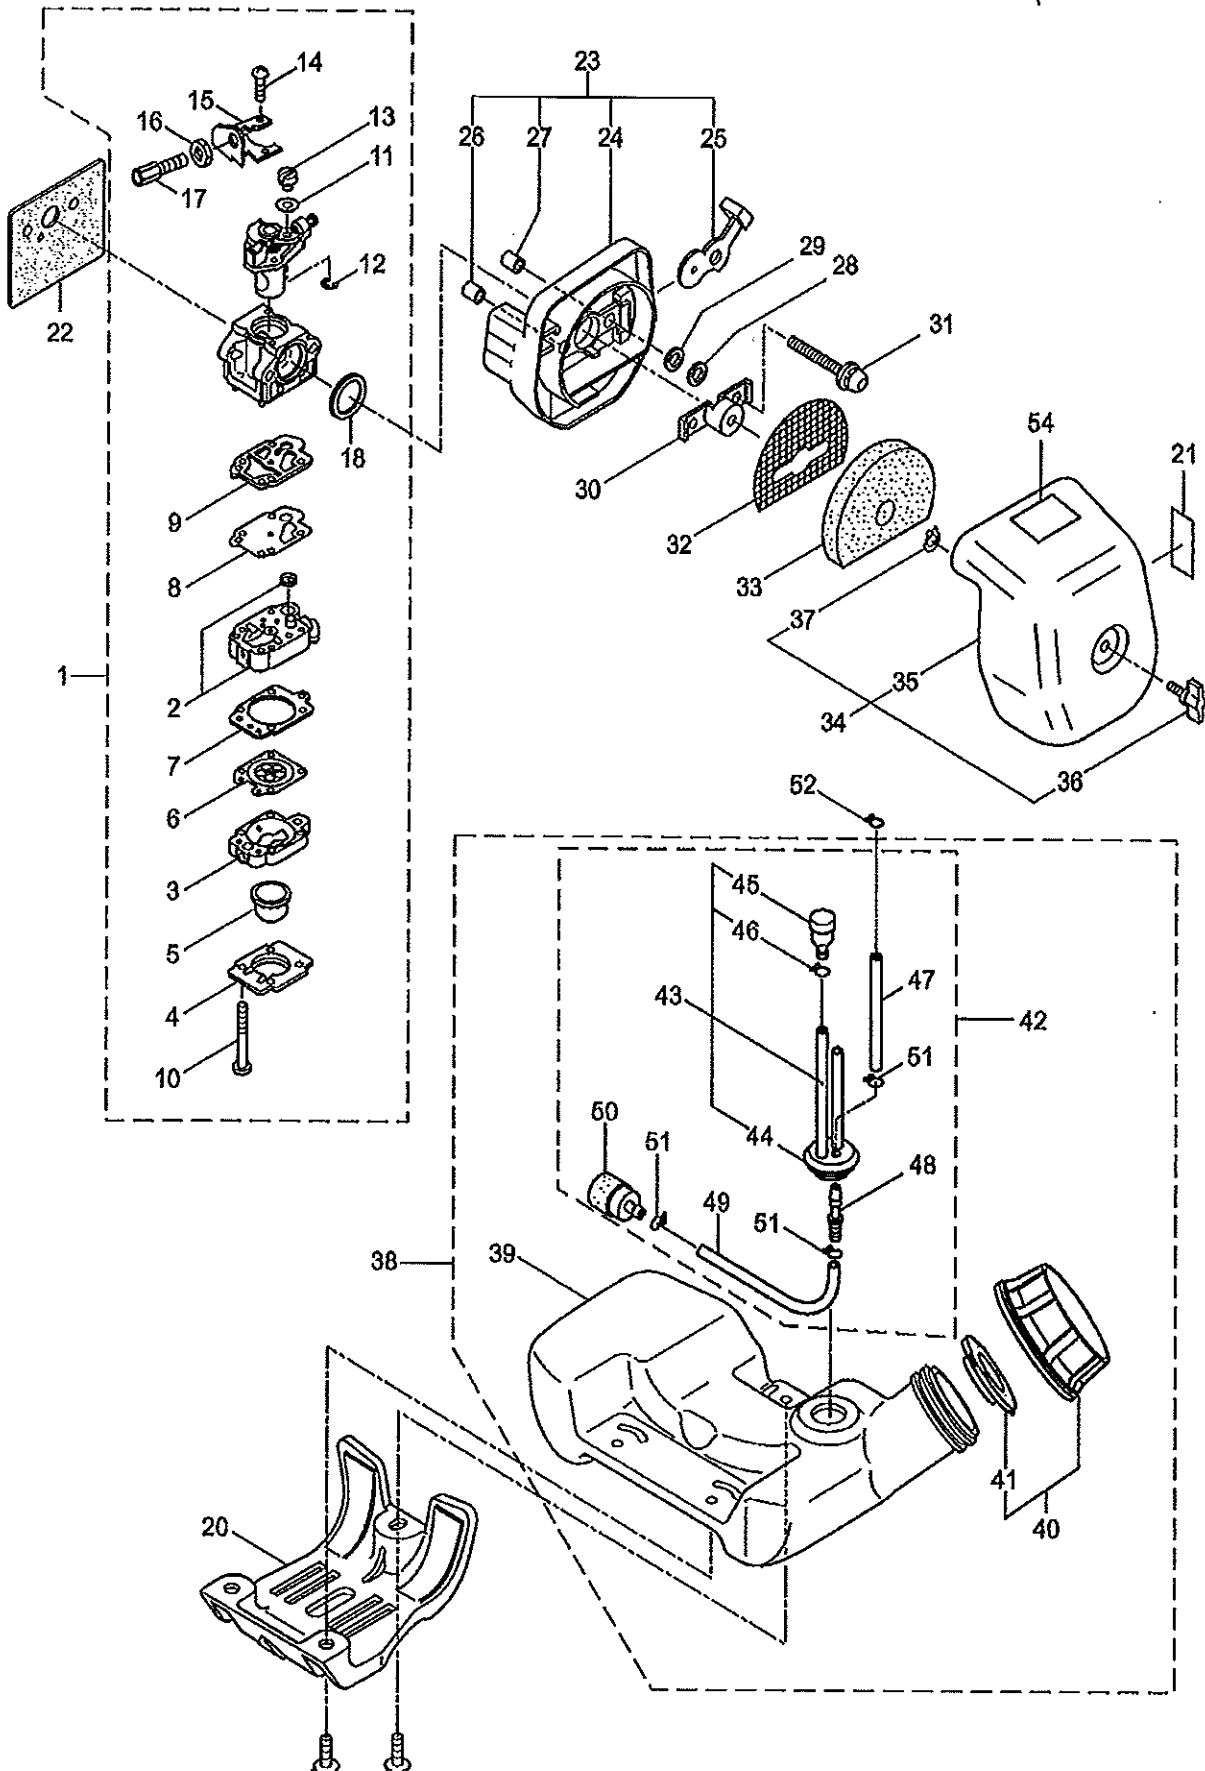

4. PE30
CARBURETOR, FUEL TANK

Ref. No.	Part No.	Part Name	Q'ty	Remarks
4-46	261117	Clip	1	
4-47	289028	Pipe A	1	3x5x53L
4-48	288921	Joint	1	
4-49	289033	Pipe	1	3x5x100L
4-50	264653	Filter Ass'y	1	
4-51	261117	Clip	3	
4-52	261117	Clip	1	
4-53	281714	Cap Screw	2	M5x20
4-54	285188	Label	1