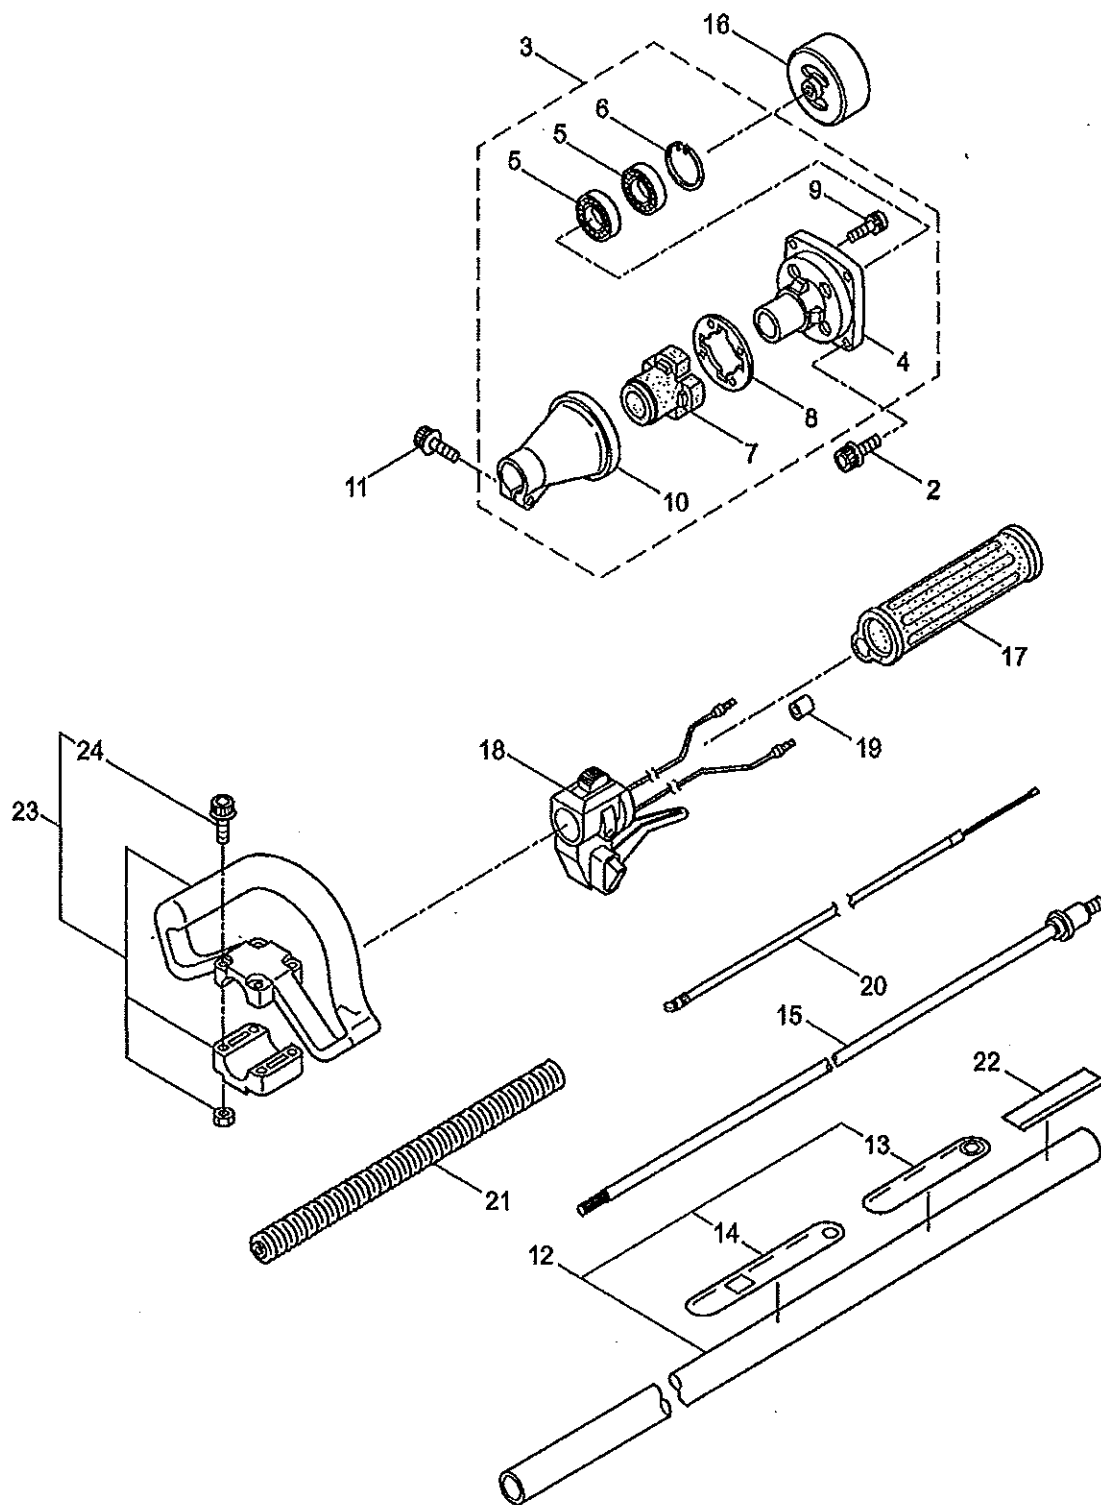

#### CONTENTS

1. MAIN BODY .....	1 ~ 2
2. ACCESSORIES .....	3 ~ 4
3. ENGINE .....	5 ~ 8
4. CARBURETOR, FUEL TANK .....	9 ~ 12

2015. 12.

**MARUYAMA**

P/N 524209

1. PE30  
MAIN BODY

Ref. No.	Part No.	Part Name	Q'ty	Remarks
1-1	364399	PE30	1	
1-2	261250	Cap Screw	4	M5x20
1-3	215512	Clutch Case Ass'y	1	Incl.4-10
1-4	214592	Bearing Case	1	
1-5	214161	Bearing	2	#6000ZZ
1-6	054676	Snap Ring	1	#26
1-7	214162	Buffer	1	
1-8	214163	Washer	1	
1-9	092033	Screw	4	M5x15
1-10	214593	Driveshaft Tube Adapter	1	
1-11	261246	Cap Screw	1	M5x25
1-12	220078	Driveshaft Tube Ass'y	1	Incl.13,14
1-13	221501	Label	1	Warning
1-14	221502	Label	1	Caution
1-15	219268	Driveshaft Ass'y	1	
1-16	054677	Clutch Drum	1	
1-17	215532	Shaft Grip	1	
1-18	221465	Throttle Trigger	1	
1-19	214083	Outer Guide	1	
1-20	213444	Throttle Cable	1	340L
1-21	213548	Plastic Tube	1	#10x200L
1-22	236819	Label	1	PE30
1-23	227816	Loop Handle Ass'y	1	Incl.24
1-24	215608	Cap Screw	4	M5x30x16