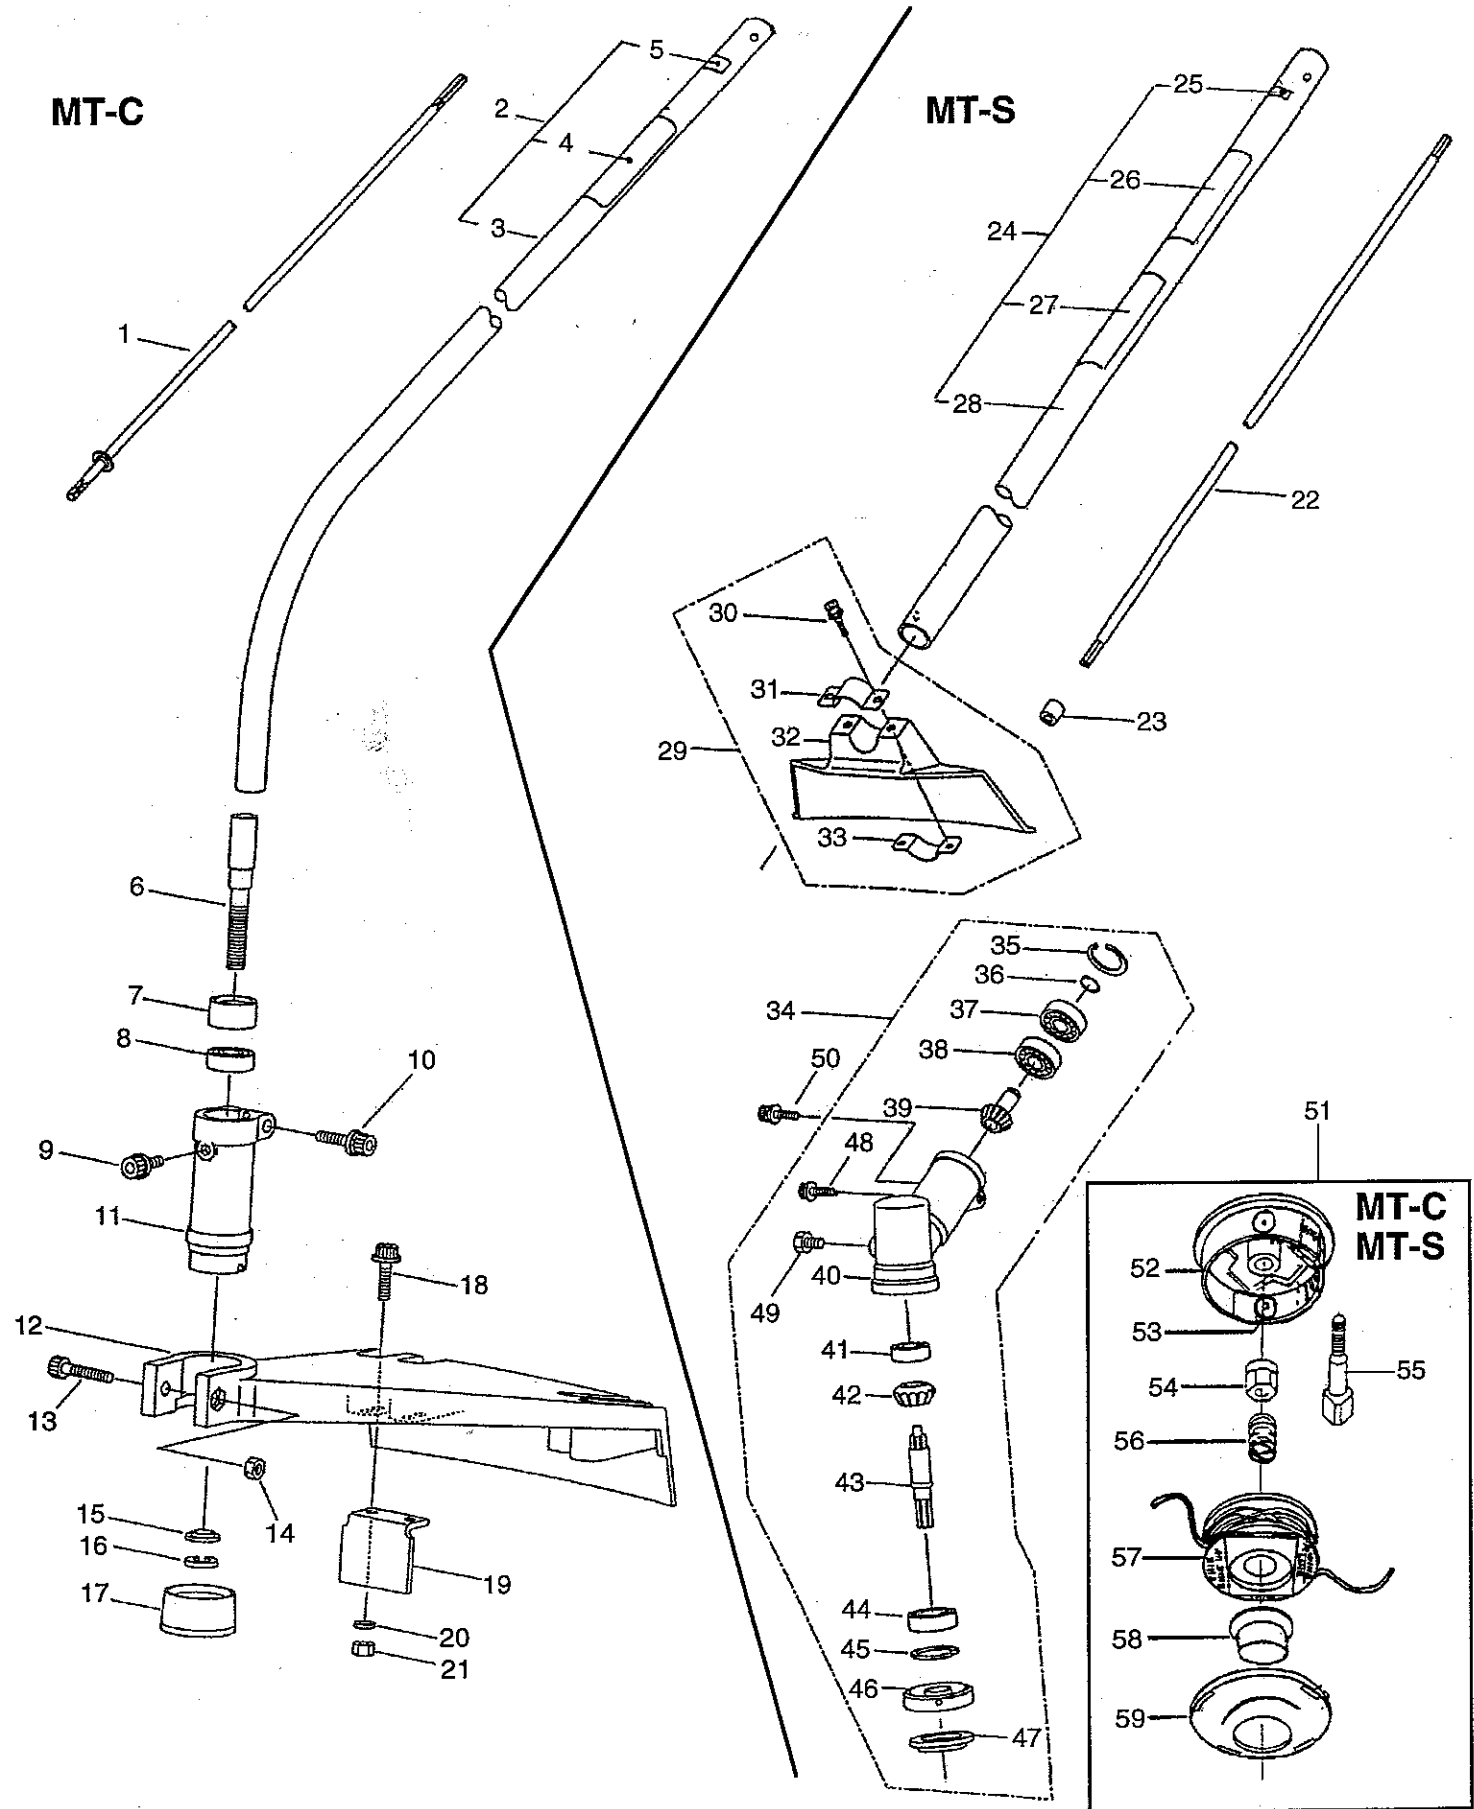

Models MT-C, MT-S and Semi-Auto Head

Models MT-C, MT-S and Semi-Auto Head

Ref. No.	Part No.	Description	Model	Q'ty	Remarks
1	216753	Driveshaft	MT-C	1	
2	220238	Driveshaft Tube Assembly	MT-C	1	Includes 3-5
3	220228	Driveshaft Tube	MT-C	1	
4	215534	Label	MT-C	1	
5	215501	Label	MT-C	1	
6	219217	Attaching Shaft	MT-C	1	
7	219218	Metal	MT-C	1	
8	215989	Bearing	MT-C	1	#608DD
9	215993	Cap Screw	MT-C	1	M5 x 10
10	261246	Cap Screw	MT-C	1	M5 x 25
11	215987	Bearing Case	MT-C	1	
12	215999	Guard	MT-C	1	
13	216863	Cap Screw	MT-C	1	M6 x 40
14	089885	Nut	MT-C	1	M6
15	215991	Washer	MT-C	1	
16	015845	Spring Washer	MT-C	1	M8
17	215992	Attaching Shaft Adapter	MT-C	1	
18	216001	Cap Screw	MT-C	2	M5 x 16
19	216000	String Cutter	MT-C	1	
20	089901	Spring Washer	MT-C	2	M5
21	089846	Nut	MT-C	2	M5

22	216090	Driveshaft	MT-S	1	
23	216079	Stopper	MT-S	1	
24	220086	Driveshaft Tube Assembly	MT-S	1	Includes 25-28
25	215501	Label	MT-S	1	
26	215534	Label	MT-S	1	
27	215535	Label	MT-S	1	
28	220218	Driveshaft Tube	MT-S	1	
29	220097	Safety Cover Assembly	MT-S	1	Includes 30-33
30	261246	Cap Screw	MT-S	2	M5 x 25
31	212995	Bracket	MT-S	1	
32	220098	Safety Cover	MT-S	1	
33	212994	Threaded Bracket	MT-S	1	
34	220066	Gearcase Assembly	MT-S	1	Includes 35-49
35	140270	Snap Ring	MT-S	1	H24
36	140269	Snap Ring	MT-S	1	WR9
37	140268	Bearing	MT-S	1	#609Z
38	210560	Bearing	MT-S	1	#609
39	215544	Pinion Gear	MT-S	1	
40	220067	Gearcase	MT-S	1	
41	210554	Bearing	MT-S	1	#608
42	210555	Gear	MT-S	1	
43	215762	Blade Shaft	MT-S	1	
44	212999	Bearing	MT-S	1	#6001 2RK
45	055185	Snap Ring	MT-S	1	H28
46	212986	Boss Adapter	MT-S	1	
47	212987	Clamping Washer	MT-S	1	
48	261246	Cap Screw	MT-S	1	M5 x 25
49	089819	Bolt	MT-S	1	M6 x 8
50	215993	Cap Screw	MT-S	1	M5 x 10

51	840411	Tap Head Assembly	MT-C	1	
51	840466	Tap Head Assembly	MT-S	1	
52	840425	Housing	MT-C	1	
52	840520	Housing	MT-S	1	
53	840404	Eyelets	MT-C/S	2	
54	840405	Nut	MT-C	1	
55	840519	Nut	MT-S	1	
56	840424	Spring	MT-C/S	1	
57	840423	Spool	MT-C	1	
57	840522	Spool	MT-S	1	
58	840422	Button	MT-C/S	1	
59	840421	Cover	MT-C	1	
59	840523	Cover	MT-S	1