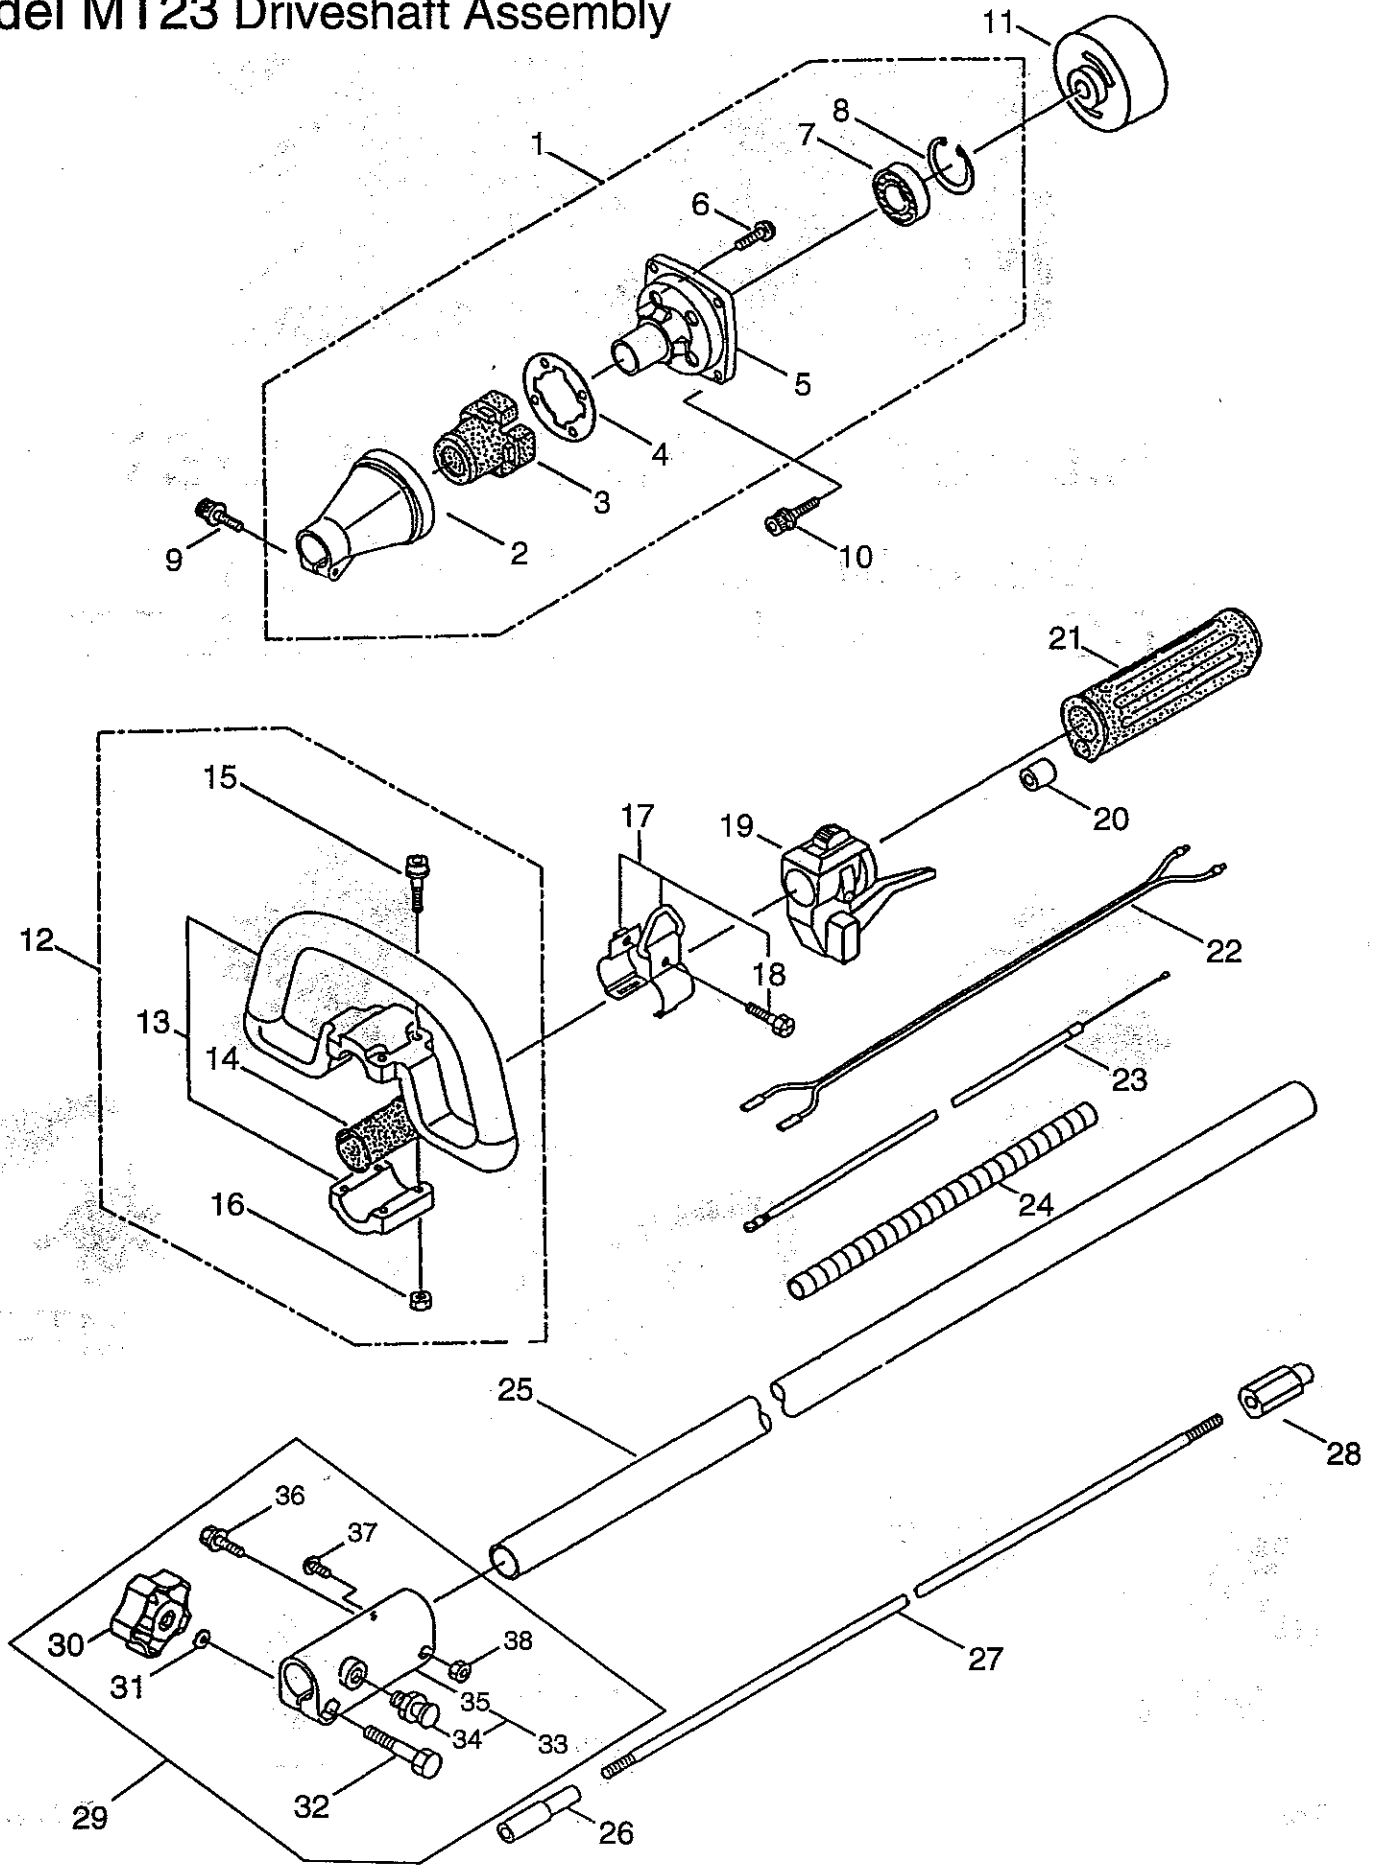

# Model MT23 Driveshaft Assembly

Ref. No.	Part No.	Description	Q'ty	Remarks
1	220061	Clutch Case Assembly	1	Includes 2~8 (•)
2	214593	•Driveshaft Tube Adapter	1	
3	214162	•Buffer	1	
4	214163	•Washer	1	
5	220062	•Bearing Case	1	
6	092033	•Screw	4	M5 x 15
7	261743	•Bearing	1	#6000ZZ
8	054676	•Snap Ring	1	H26
9	261246	Cap Screw	1	M5 x 25
10	261250	Cap Screw	4	M5 x 20
11	054677	Clutch Drum	1	
12	215601	Loop Handle Assembly	1	Includes 13~16 (**)
13	214982	**Loop Handle	1	
14	213171	**Packing	1	
15	215608	**Cap Screw	4	M5 x 30 x 16
16	089846	**Nut	4	M5
17	054691	Hanging Bracket Assembly	1	Includes 18
18	089738	Bolt	1	M5 x 15
19	219086	Throttle Trigger	1	
20	214083	Outer Guide	1	
21	215532	Shaft Grip	1	
22	213445	Stop Switch Lead Wire	1	
23	213444	Throttle Cable	1	340L
24	213548	Plastic Tube	1	
25	219085	Driveshaft Tube	1	
26	215276	Lower Adapter	1	
27	219084	Driveshaft	1	M5
28	220065	Upper Adapter	1	
29	219434	Shaft Coupler Assembly	1	Includes 30~38 (*)
30	219088	*Clamping Knob Assembly	1	
31	550131	*Washer	1	M8
32	089976	*Bolt	1	M8 x 45
33	219490	*Shaft Coupler Assembly	1	Includes 34, 35
34	217171	*Plunger Assembly	1	
35	219491	*Shaft Coupler	1	
36	215351	*Cap Screw	1	M5 x 25
37	219087	*Cap Screw	1	M5 x 10
38	089846	*Nut	1	M5