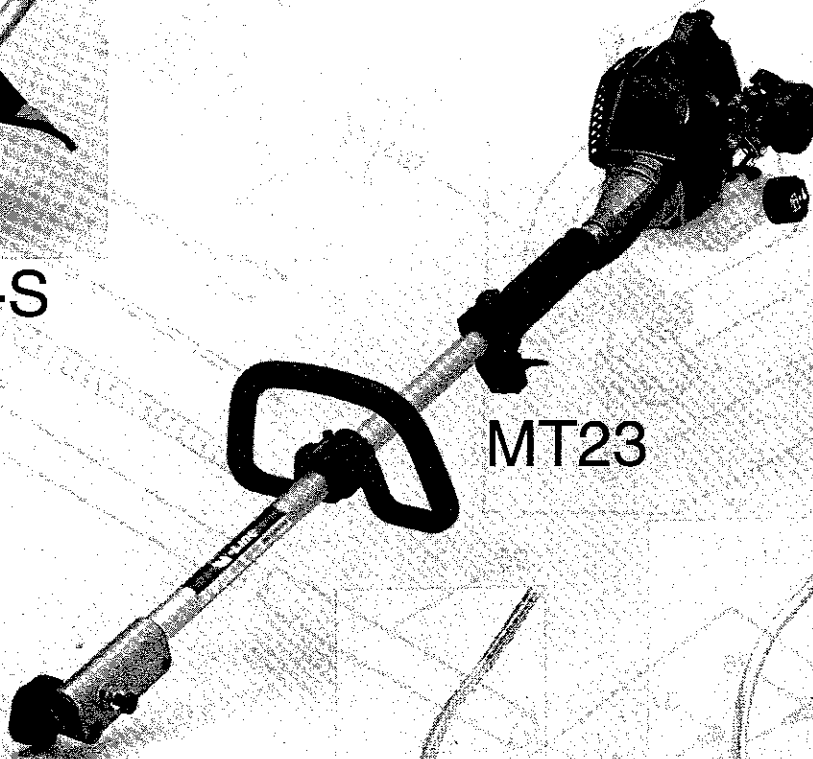

## ILLUSTRATED PARTS LIST

Model MT23 and Multi-Tools  
MT-C, MT-S, MT-BL, MT-E and MT-T

MT-S

MT23

MT-T

MT-E

MT-C

MT-BL

# Model MT23 Driveshaft Assembly

# Model MT23 Driveshaft Assembly

Ref. No.	Part No.	Description	Q'ty	Remarks
1	220061	Clutch Case Assembly	1	Includes 2~8 (•)
2	214593	•Driveshaft Tube Adapter	1	
3	214162	•Buffer	1	
4	214163	•Washer	1	
5	220062	•Bearing Case	1	
6	092033	•Screw	4	M5 x 15
7	261743	•Bearing	1	#6000ZZ
8	054676	•Snap Ring	1	H26
9	261246	Cap Screw	1	M5 x 25
10	261250	Cap Screw	4	M5 x 20
11	054677	Clutch Drum	1	
12	215601	Loop Handle Assembly	1	Includes 13~16 (**)
13	214982	**Loop Handle	1	
14	213171	**Packing	1	
15	215608	**Cap Screw	4	M5 x 30 x 16
16	089846	**Nut	4	M5
17	054691	Hanging Bracket Assembly	1	Includes 18
18	089738	Bolt	1	M5 x 15
19	219086	Throttle Trigger	1	
20	214083	Outer Guide	1	
21	215532	Shaft Grip	1	
22	213445	Stop Switch Lead Wire	1	
23	213444	Throttle Cable	1	340L
24	213548	Plastic Tube	1	
25	219085	Driveshaft Tube	1	
26	215276	Lower Adapter	1	
27	219084	Driveshaft	1	M5
28	220065	Upper Adapter	1	
29	219434	Shaft Coupler Assembly	1	Includes 30~38 (*)
30	219088	*Clamping Knob Assembly	1	
31	550131	*Washer	1	M8
32	089976	*Bolt	1	M8 x 45
33	219490	*Shaft Coupler Assembly	1	Includes 34, 35
34	217171	*Plunger Assembly	1	
35	219491	*Shaft Coupler	1	
36	215351	*Cap Screw	1	M5 x 25
37	219087	*Cap Screw	1	M5 x 10
38	089846	*Nut	1	M5