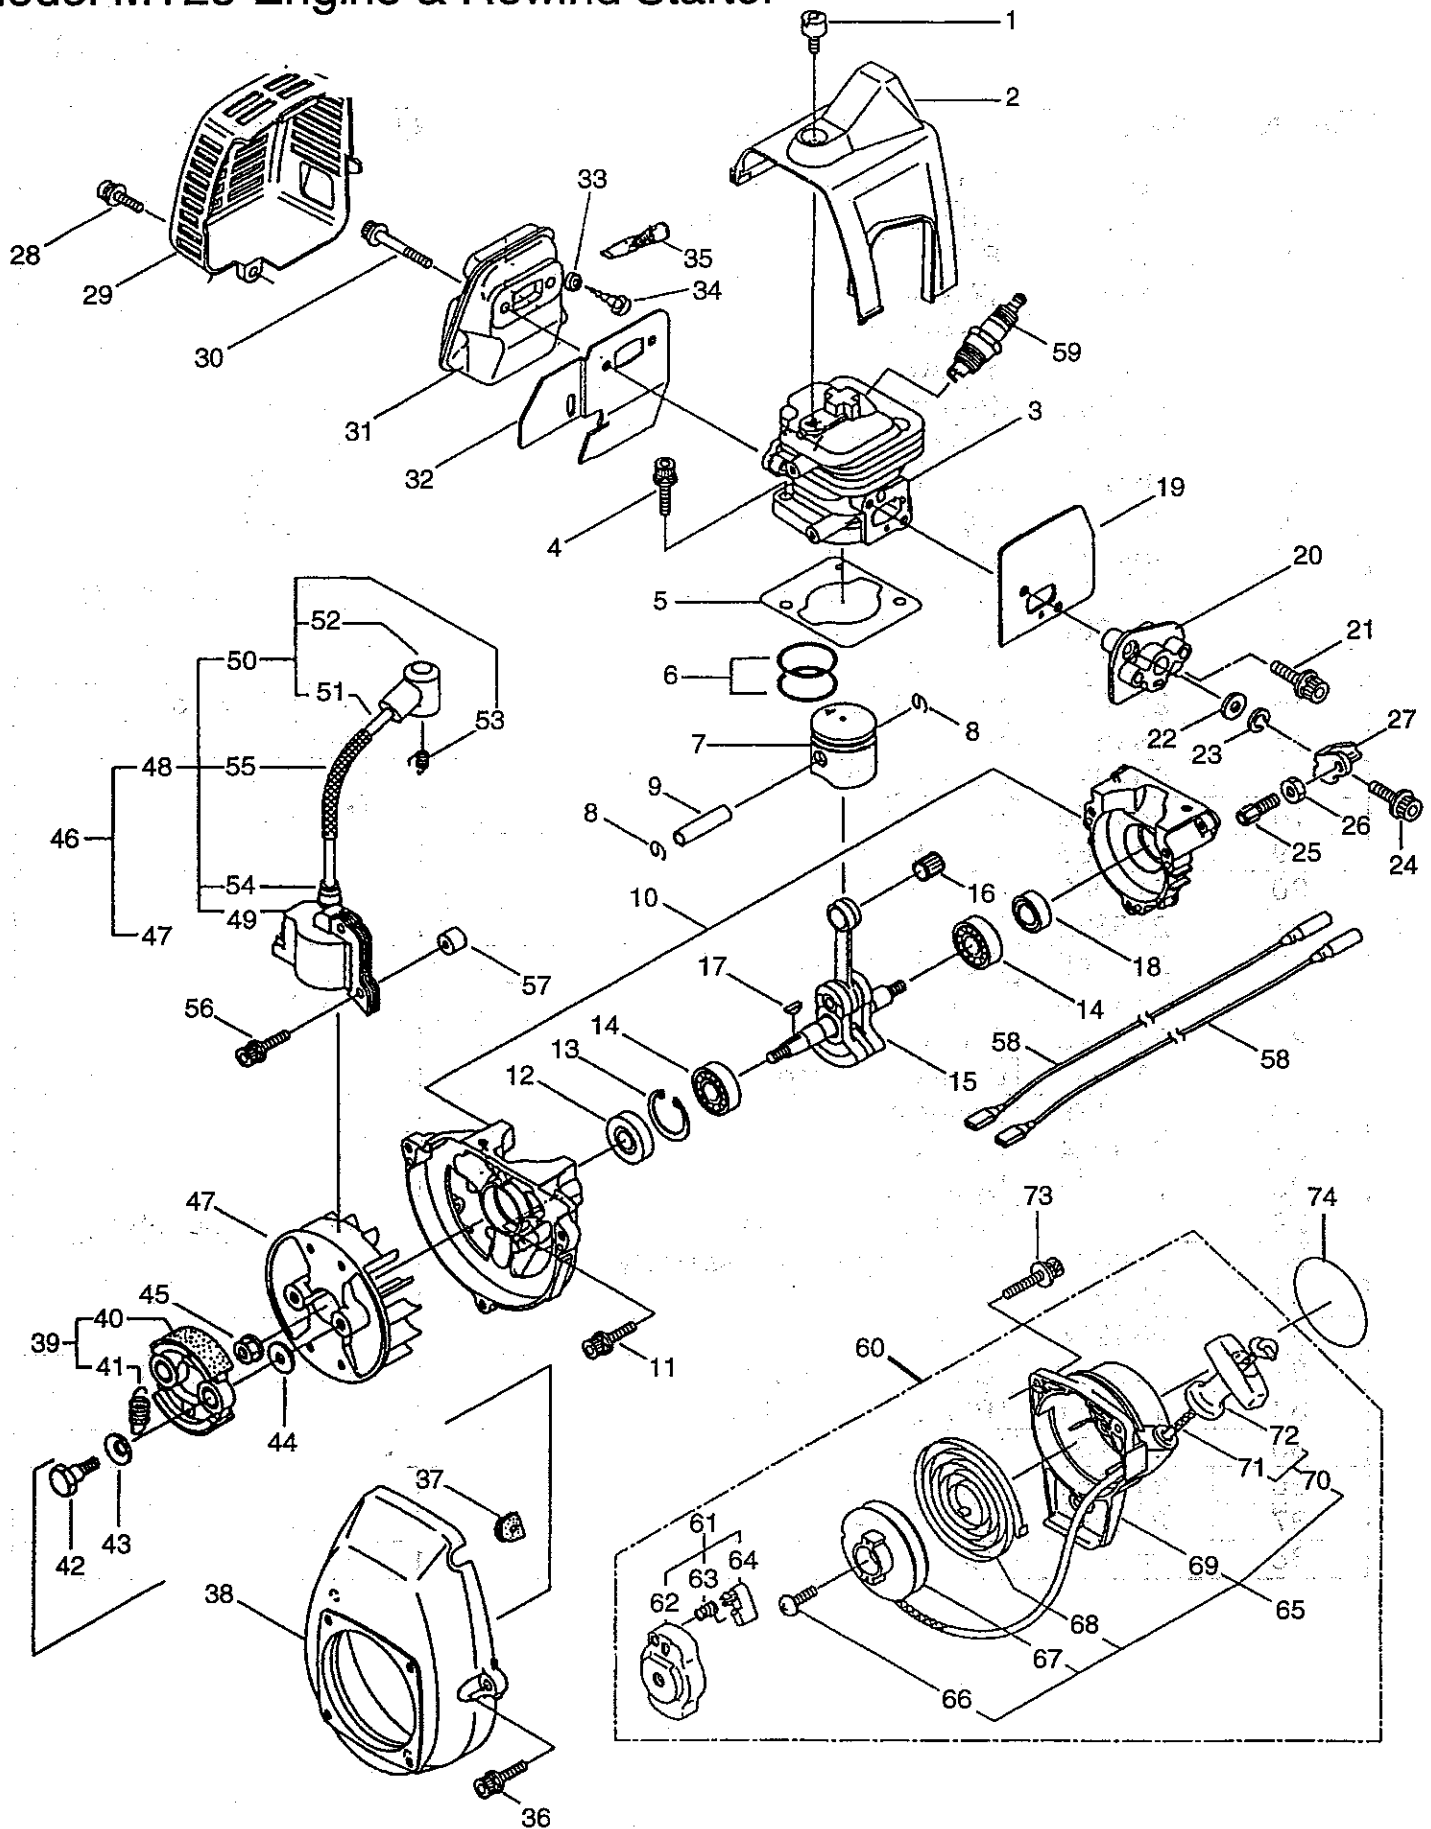

Model MT23 Engine & Rewind Starter

Model MT23 Engine & Rewind Starter

Ref No.	Part No.	Description	Q'ty	Remarks
1	264022	Knob	1	
2	264733	Cylinder Cover	1	
3	263768	Cylinder	1	
4	261250	Cap Screw	2	M5 x 20
5	263770	Gasket	1	
6	263789	Piston Ring	2	(2) required
7	264719	Piston	1	
8	261576	Piston Clip	2	
9	261036	Piston Pin	1	
10	264312	Crankcase	1	
11	261612	Cap Screw	3	M5 x 30
12	262712	Oil Seal	1	TC10267
13	054676	Snap Ring	1	H26
14	261181	Bearing	2	#6000C3
15	263719	Crankshaft Assembly	1	
16	263957	Needle Bearing	1	KTV81112EG01 B2
17	261076	Woodruff Key	1	
18	262713	Oil Seal	1	TC10207
19	263774	Gasket	1	
20	263772	Insulator	1	
21	261246	Cap Screw	1	M5 x 25
22	012487	Washer	1	M5
23	089901	Spring Washer	1	M5
24	215351	Cap Screw	1	M5 x 25
25	261877	Adapter	1	
26	261878	Nut	1	
27	264634	Stay	1	
28	261607	Cap Screw	1	M5 x 16
29	263802	Muffler Cover	1	
30	264223	Cap Screw	2	M5 x 40
31	264729	Muffler	1	
32	263777	Gasket	1	
33	264857	Washer	1	
34	089530	Tapping Screw	1	M3 x 10
35	262395	Spark Arrester	1	
36	261250	Cap Screw	3	M5 x 20
37	261202	Grommet	1	
38	264732	Fan Cover	1	
39	264025	Clutch Assembly	1	Includes 40, 41 (•)
40	264026	•Clutch Shoe	2	
41	264028	•Clutch Spring	1	
42	264505	Bolt	2	
43	261777	Wave Washer	2	
44	261189	Washer	1	ø6 x ø16.5 x t1.2
45	261077	Rotor Nut	1	M6
46	263976	Ignition Assembly	1	Includes 47~55 (••)
47	263570	••Flywheel	1	
48	263978	••Ignition Coil Assy.	1	Includes 49~55
49	263977	••Ignition Coil	1	
50	261744	••Plug Wire Assembly	1	Includes 51~53
51	261071	••Spark Plug Wire	1	
52	261074	••Plug Boot	1	
53	261075	••Connector	1	
54	261072	••Cap	1	

Ref No.	Part No.	Description	Q'ty	Remarks
55	261073	••Insulator	1	ø6 x ø6.8 x 80L
56	261256	Cap Screw	2	M4 x 25
57	261078	Spacer	2	
58	263804	Coil Ground Wire	2	
59	261200	Spark Plug	1	NGK BPM6Y
60	263807	Rewind Starter Assy	1	Includes 61~72 (*)
61	263471	*Pawl Assembly	1	Includes 62~64
62	263472	*Pawl Case	1	
63	263474	*Return Spring	1	
64	263473	*Pawl	1	
65	263808	*Rewind Assembly	1	Includes 66~72
66	262922	*Screw	1	
67	261621	*Pulley	1	
68	261622	*Spiral Spring	1	
69	263913	*Starter Case	1	New label required
70	115096	*Rope Assembly	1	Includes 71, 72
71	261627	*Starter Rope	1	
72	261725	*Starter Grip	1	
73	261257	Cap Screw	3	M4 x 16
74	264742	Label	1