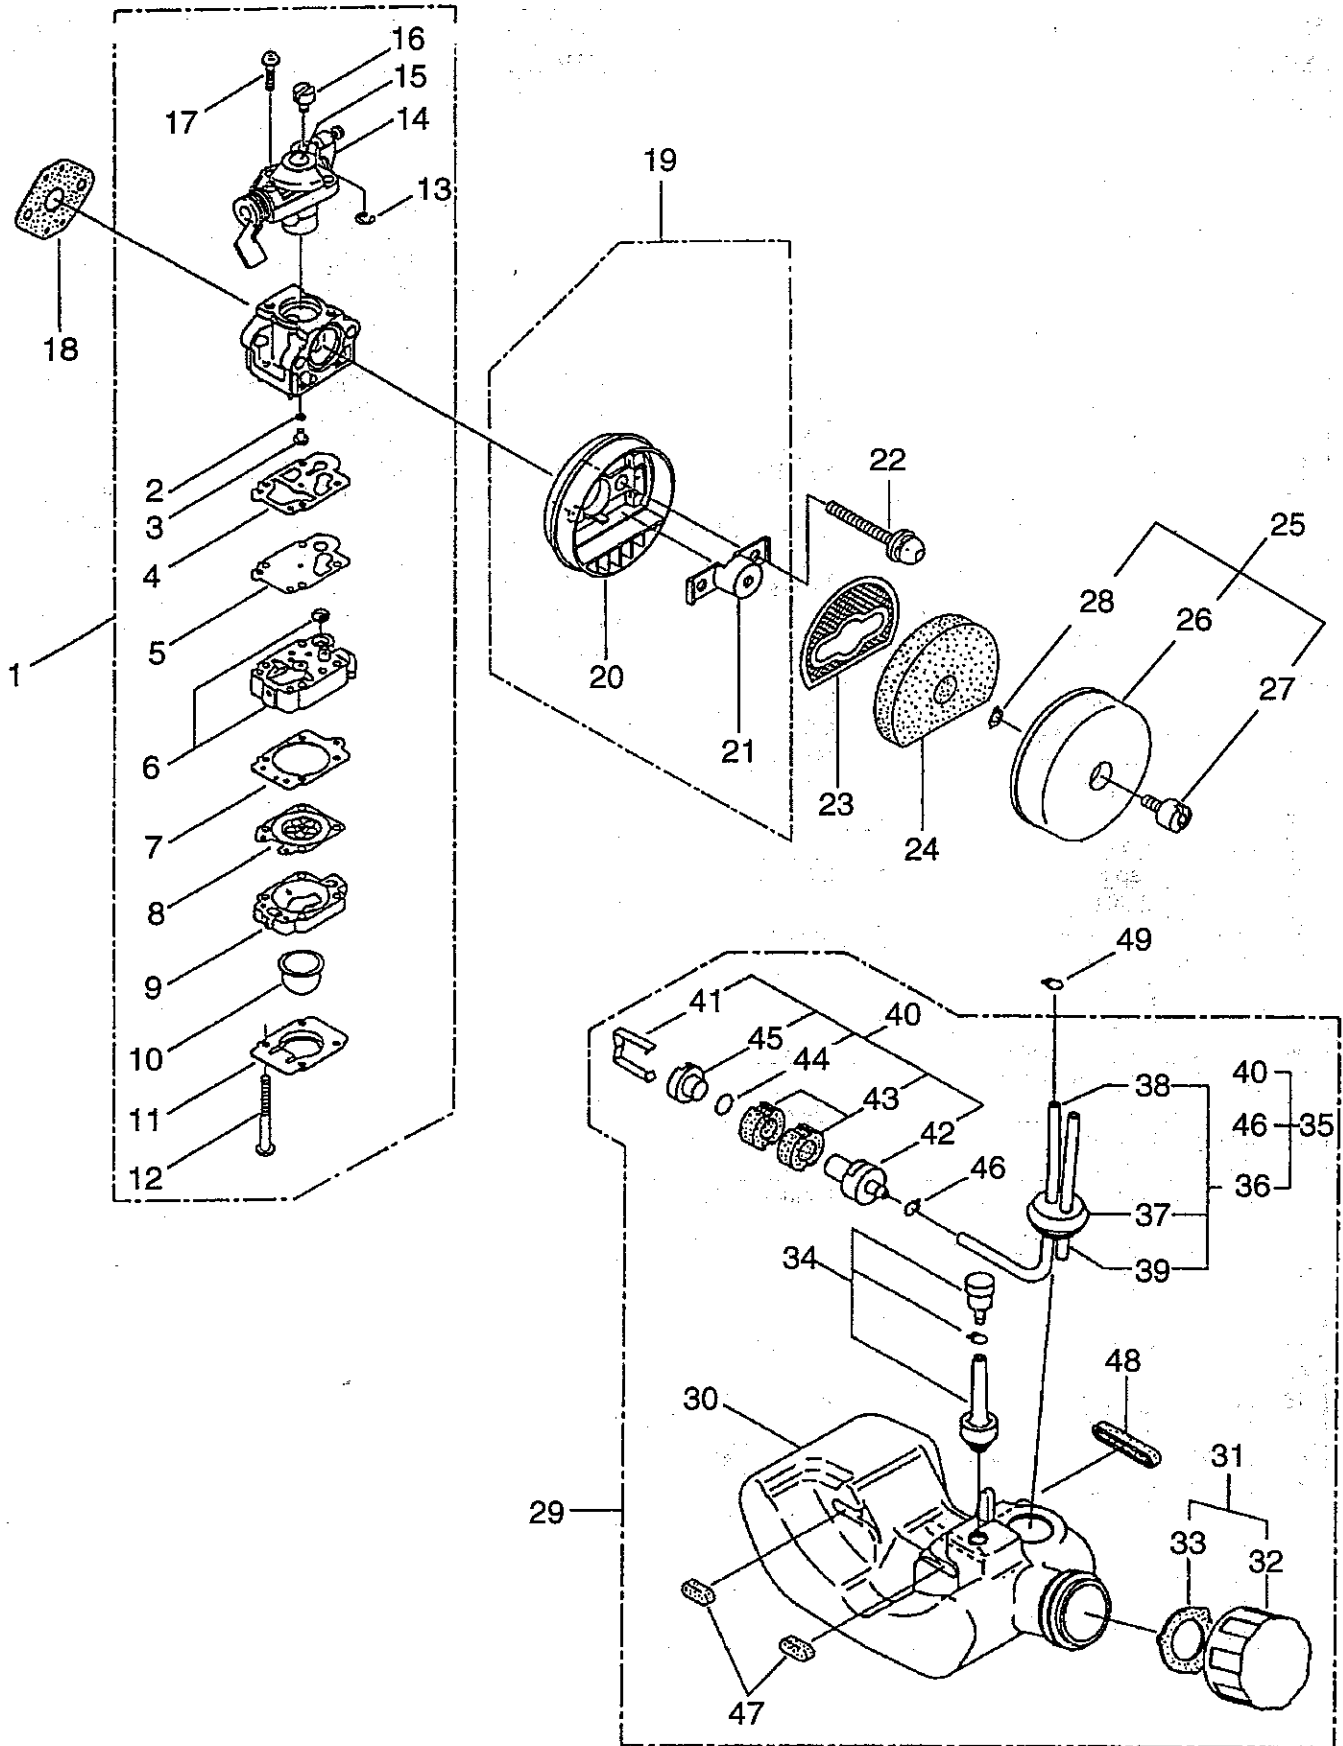

Model MT23 Carburetor and Fuel Tank Assembly

Model MT23 Carburetor and Fuel Tank Assembly

Ref. No.	Part No.	Description	Q'ty	Remarks
1	264783	Carburetor Assembly	1	Includes 2~17
2	261871	O-Ring	1	
3	262730	Main Jet	1	#39
4	262995	Gasket	1	
5	262994	Diaphragm, Fuel Pump	1	
6	264155	Pump Body	1	
7	262993	Gasket	1	
8	261873	Diaphragm,, Metering	1	
9	262991	Purge Body	1	
10	261874	Primer Bulb	1	
11	262992	Cover Plate	1	
12	262996	Screw	4	
13	261876	E-Ring	1	
14	264808	Throttle Valve Assembly	1	
15	261652	Plug	1	
16	261658	Swivel	1	
17	264682	Screw	2	
18	261864	Gasket	1	
19	264721	Case Assembly	1	Includes 20,21
20	264722	Case Body	1	
21	263815	Stay	1	
22	264016	Cap Screw	2	M5 x 60
23	263801	Screen	1	
24	263819	Foam Element	1	
25	264344	Cover Assembly	1	Includes 26~28
26	264345	Cover	1	
27	264022	Knob	1	
28	261734	Snap Ring	1	#5
29	264788	Fuel Tank Assembly	1	Includes 30~48
30	264317	Fuel Tank	1	
31	264784	Fuel Tank Cap Assembly	1	Includes 31, 32
32	264703	Fuel Tank Cap	1	
33	261105	Gasket	1	
34	261696	Breather Assembly	1	
35	263800	Fuel Pipe Pick-up Assembly	1	Includes 36~46
36	264031	Fuel Pipe Assembly	1	Includes 37~39
37	261115	Grommet	1	
38	261690	Fuel Pipe	1	
39	263038	Return Pipe	1	ø3 x ø5 x 80L
40	261797	Fuel Filter Assembly	1	Includes 41~45
41	261798	Clip	1	
42	261799	Body	1	
43	261800	Filter	2	
44	261801	Packing	1	
45	261802	Retainer	1	
46	261117	Clip	1	
47	264318	Pad	2	
48	263824	Pad	1	
49	261117	Clip	1