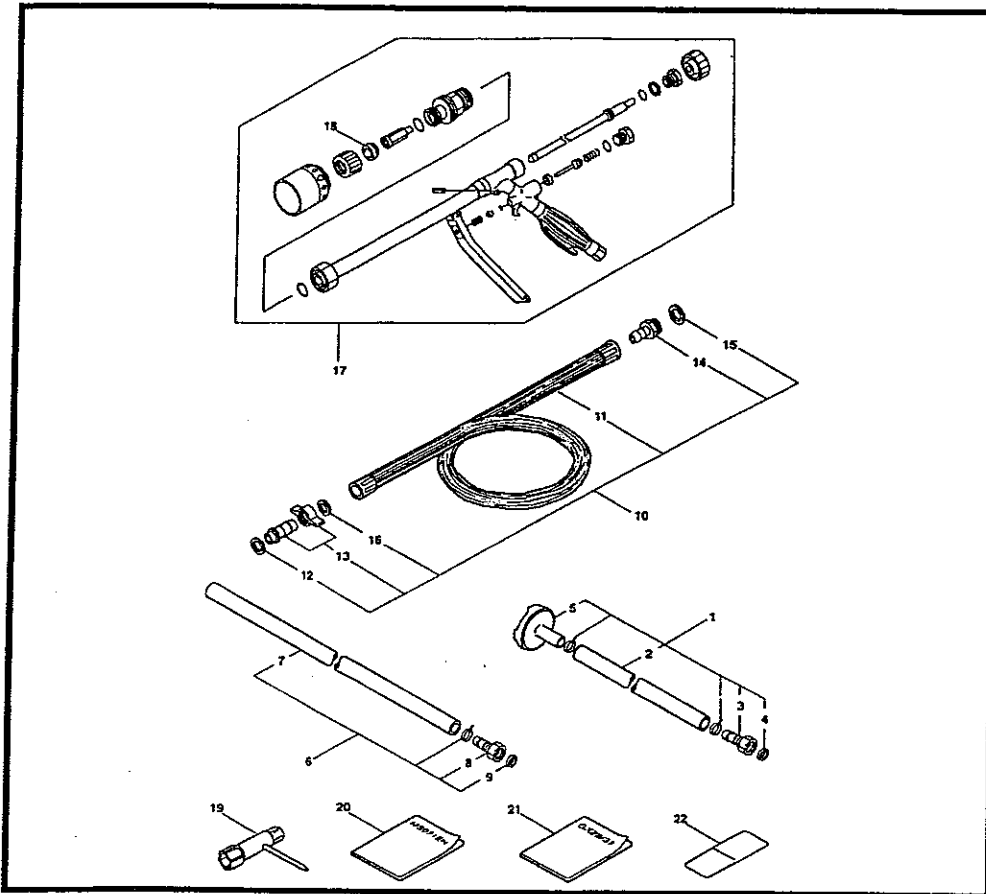

ACCESSORIES

Ref No.	Part No.	Description	Q'ty	Notes
1	103790	Suction Hose Assy	1	INCL. 2-5
2	103791	Hose	1	10X15X2500
3	098013	Hose Coupling	1	PF3/8
4	023330	Packing *Nla	1	9.5X15Xt1.5
5	029548	Suction Strainer Assy	1	
6	103792	Discharge Hose Assy	1	INCL. 7-9
7	103793	Hose	1	8X12X2500
8	098035	Hose Coupling	1	PF1/4
9	023329	Packing	1	6.5X11.5Xt1.5
10	106069	Hose Only-64" W/ Fittings	1	INCL. 11-16
11	019476	Hose	1	7.5X20M
12	023329	Packing	1	6.5X11.5Xt1.5
13	098057	Hose Coupling	1	PF1/4
14	023297	Hose Coupling	1	PF1/4
15	023320	Packing	1	11.5X16Xt1.5
16	019031	Washer	1	10.5X16Xt1
17	120403	Nozzle Assy.	1	INCL. 18
18	120404	Orifice Disk	1	NN-20-16
19	222400	Box Spanner	1	13X16X(+)
20	120669	Instruction Manual	1	MSO71EH
21	222420	Instruction Manual	1	ENGINE
22	216007	Warranty Reg. Card	1