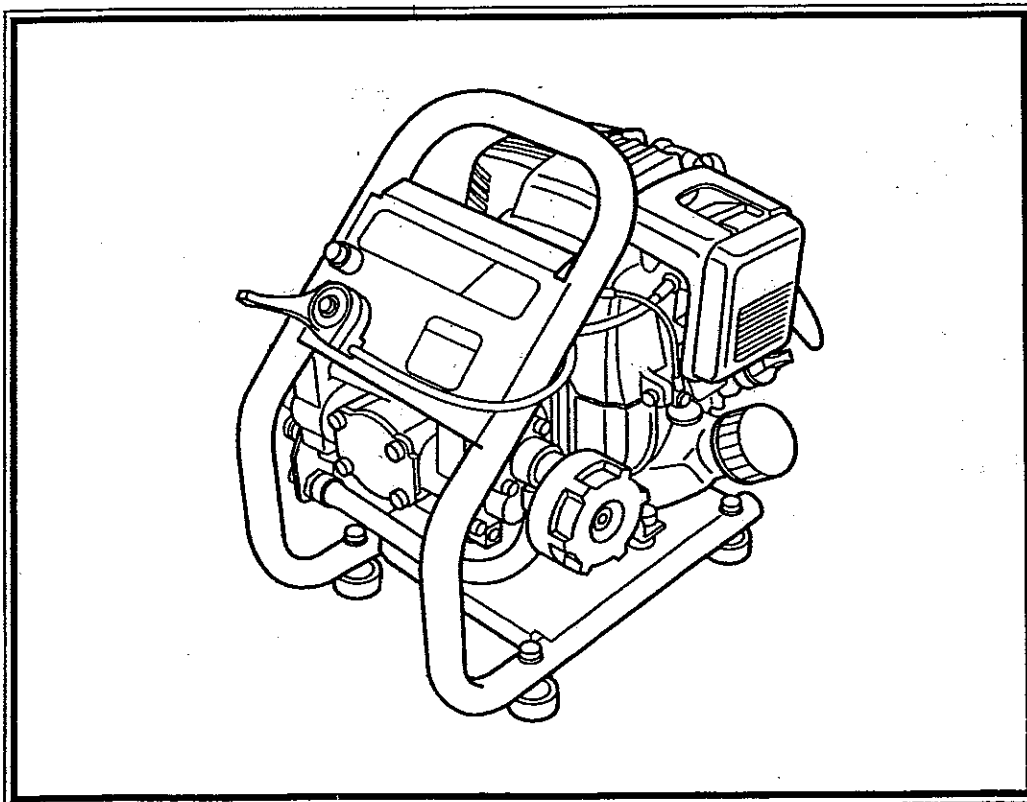

Illustrated Parts List

**Models
MS071EH**