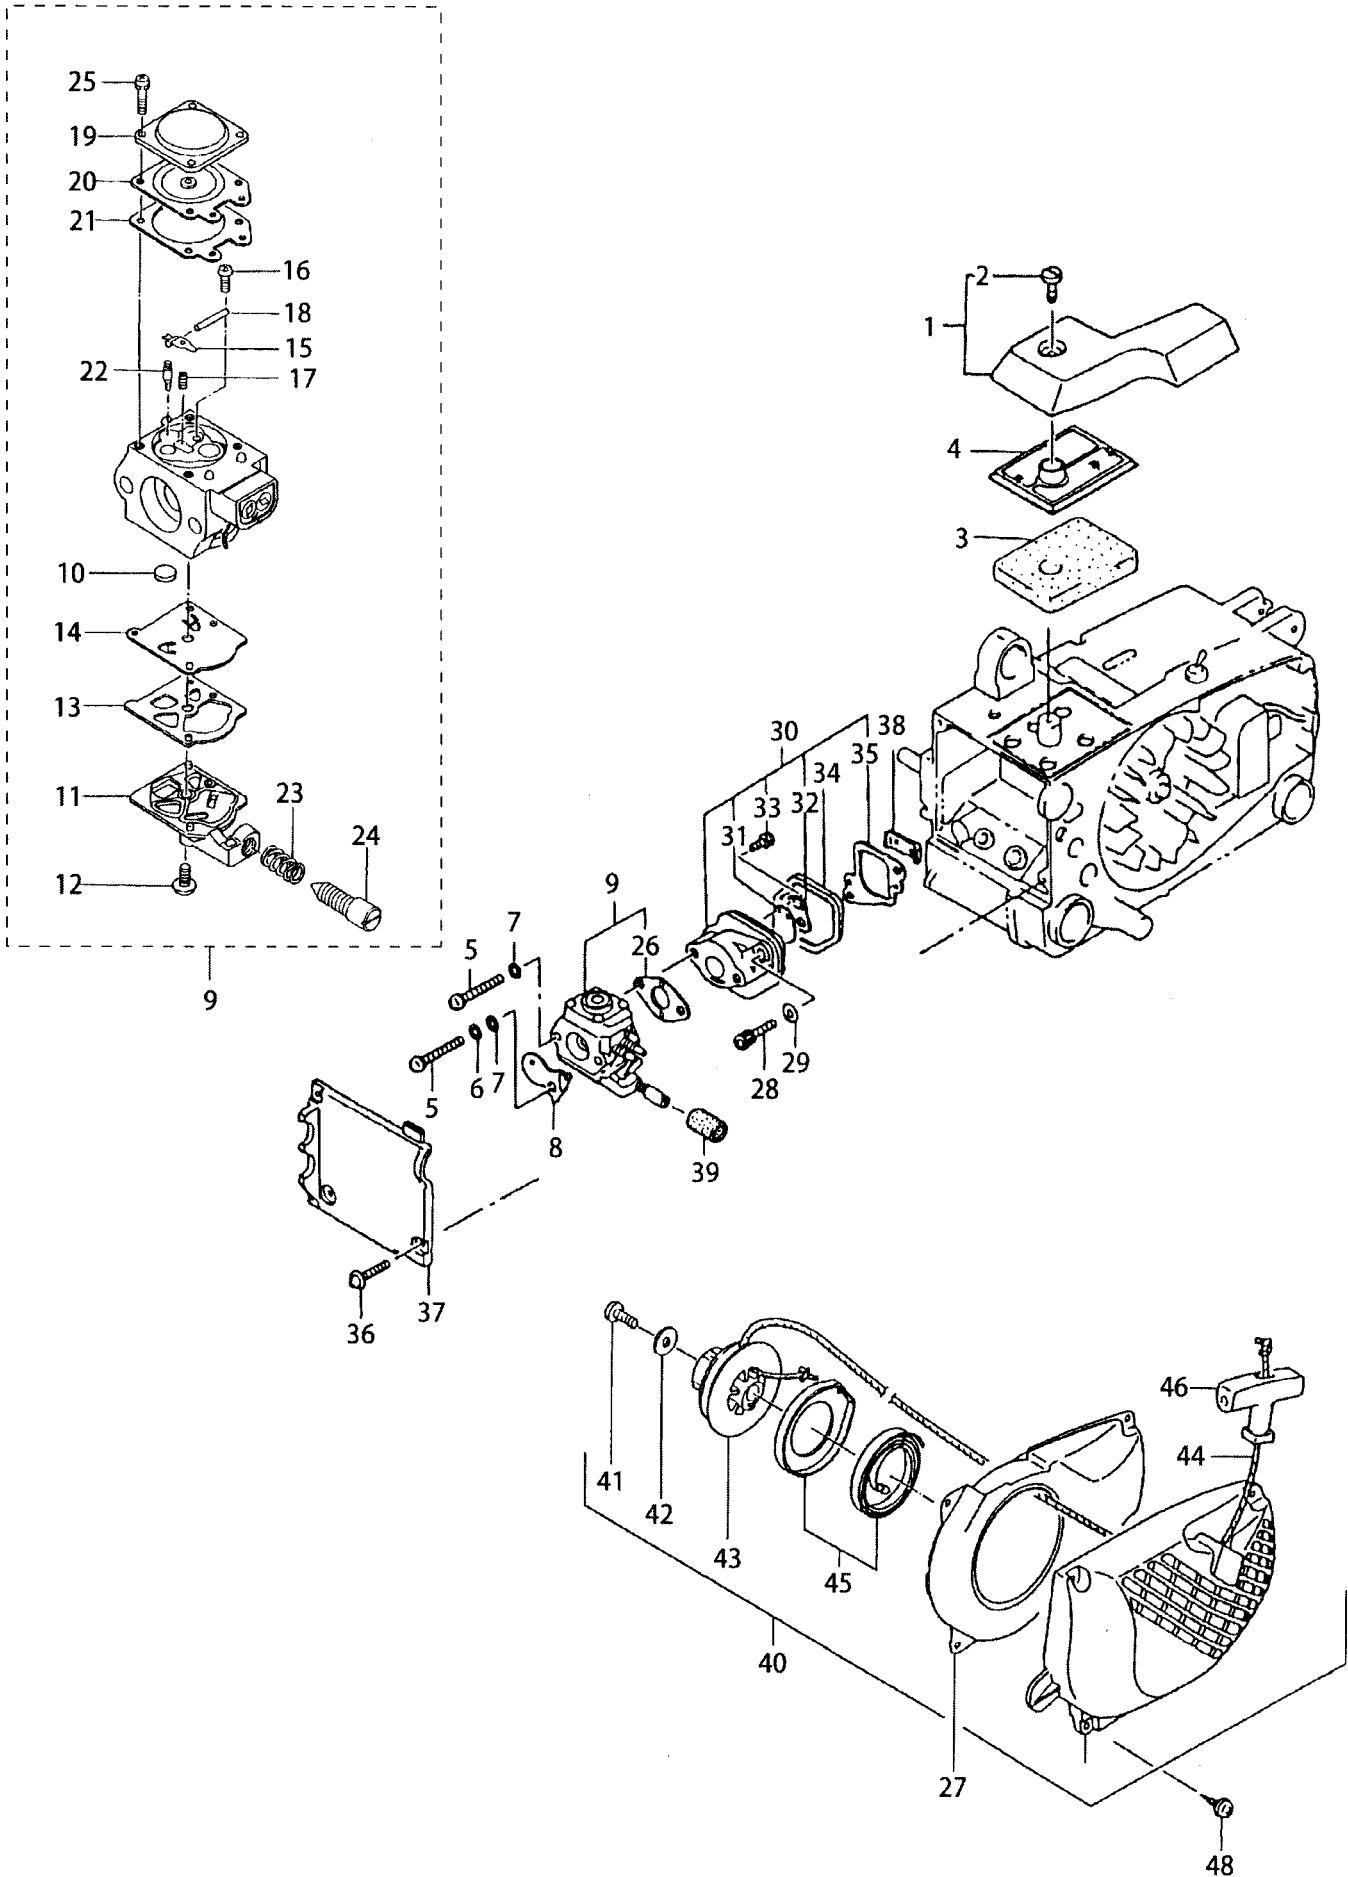

2. MCV331T CARBURETOR, RECOIL STARTER

Ref. No.	Part No.	Part Name	Q'ty	Remarks
2-46	400642	Starter Handle	1	785-01743-20
2-47	400643	Fancase Comp.	1	112-0174K-81
2-48	620415	Tapping Screw	4	4.5x20 990-72045-204