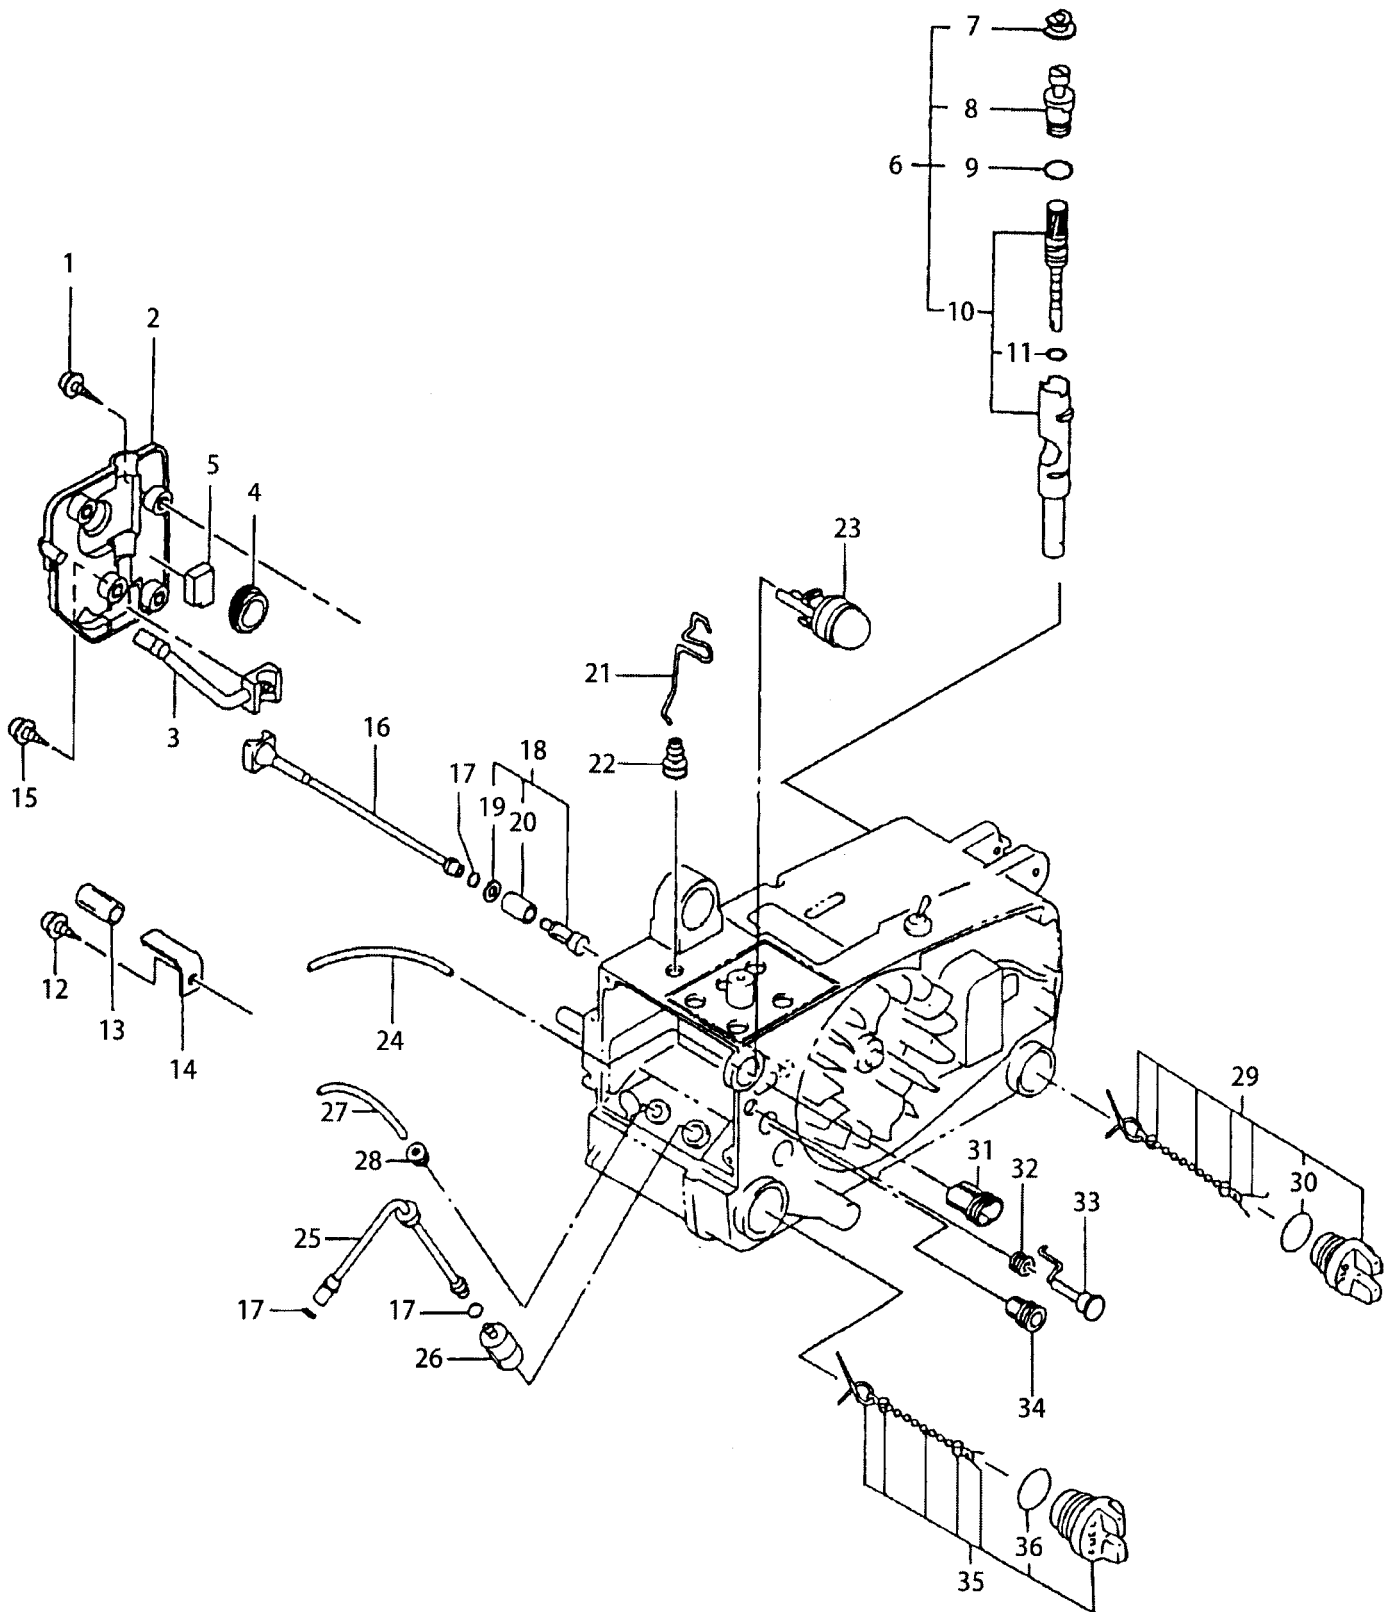

3. MCV331T
OIL PUMP

Ref. No.	Part No.	Part Name	Q'ty	Remarks	
3-1	620420	Screw	2	5x14	994-16050-141
3-2	620421	Oil Pump Cover	1		097-32900-20
3-3	400644	Oil Pipe A	1		515-32710-20
3-4	620422	Screw Gear	1		084-32900-20
3-5	400645	Air Vent Sponge	1		567-01700-20
3-6	620423	Oil Pump Ass'y	1	Incl.7-11	144-32902-90
3-7	400646	Oil Adjust Grommet	1		488-32710-21
3-8	400647	Oil Pump Adjuster	1		501-32710-21
3-9	979658	O-Ring	1	P-6	999-67006-000
3-10	620424	Oil Pump Case Set, Spare	1	Incl.11	088-3277A-91
3-11	979658	O-Ring	1	P-6	999-67006-000
3-12	620409	Tapping Screw	1	5x14	990-72050-144
3-13	400648	Vinyl Pipe	1	7x10.5x20	700-07105-02
3-14	400649	Chain Catcher	1		125-32710-20
3-15	625134	Tapping Screw	2	4.5x14	990-75045-144
3-16	400650	Oil Pipe B	1		505-32710-20
3-17	400651	Clip 7	3		680-04019-21
3-18	620402	Oil Filter Body Ass'y	1	Incl.19,20	486-32710-90
3-19	947034	Washer	1	M5	
3-20	400652	Oil Filter	1		487-32712-20
3-21	400653	Throttle Rod	1		490-32910-20
3-22	400654	Throttle Guide	1		491-32710-20
3-23	620404	Priming Pump Comp.	1		442-25143-80
3-24	620405	Fuel Pipe	1	2.5x4x42	700-02504-04
3-25	629287	Rubber Pipe	1		678-01740-20
3-26	400655	Pump Filter Body Ass'y	1		675-11600-90
3-27	400656	Fuel Pipe	1	2.5x4x150	700-02504-15
3-28	400657	Return Grommet	1		534-32710-20
3-29	400658	Oil Tank Cap Ass'y	1	Incl.30	642-32719-90
3-30	995368	O-Ring	1	P-18	999-67018-000
3-31	400659	Adjuster Cap	1		190-3290G-20
3-32	400660	Grommet	1		707-32710-20
3-33	400661	Choke Button Comp.	1		704-32710-80
3-34	400662	Grommet	1		191-32710-20
3-35	400663	Fuel Tank Cap Ass'y	1	Incl.36	635-32719-90
3-36	979662	O-Ring	1	P-20	999-67020-000