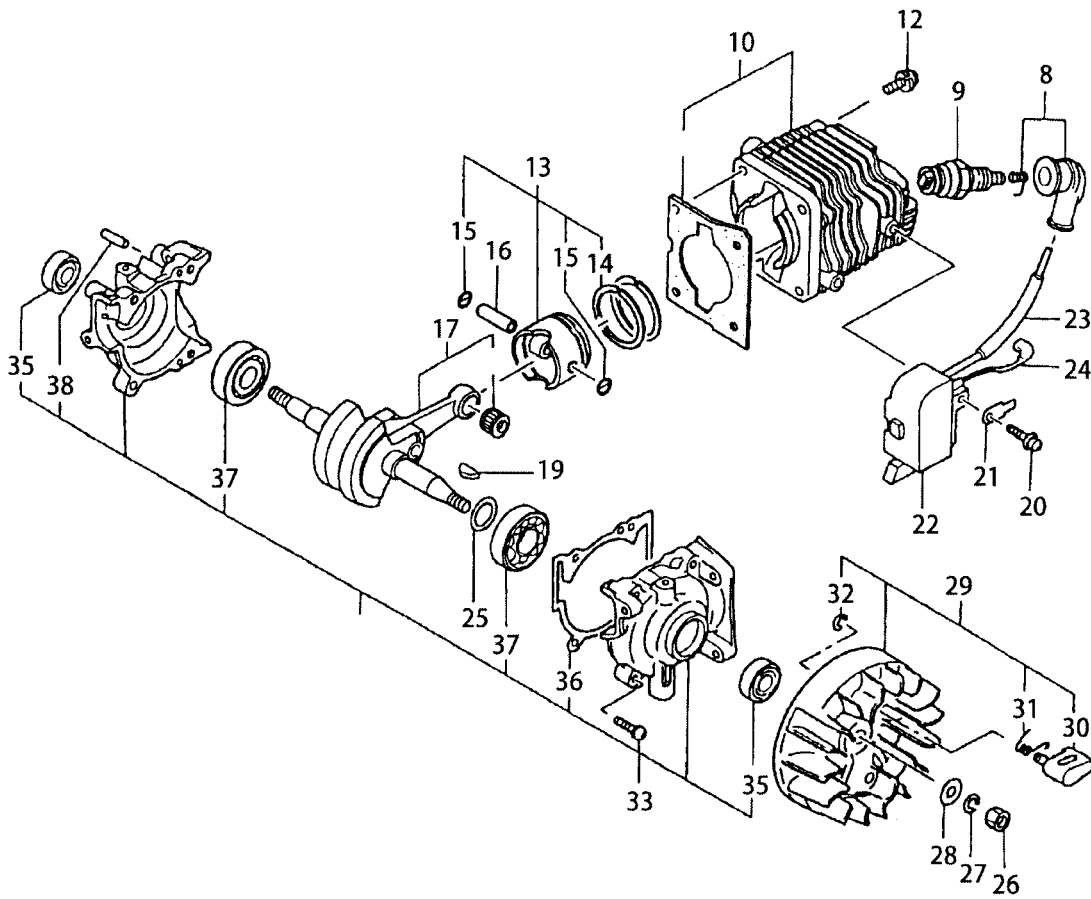

1. MCV331T
ENGINE

Ref. No.	Part No.	Part Name	Q'ty	Remarks
1-42	400608	Muffler Body B Comp.	1	717-01731-80
1-43	400609	Muffler Fitting Metal	1	724-01709-20
1-44	400610	Muffler Joint Gasket	1	739-01709-20
1-45	400611	Muffler Body A Comp.	1	716-01709-80
1-46	400612	Muffler Gasket	1	737-01700-20