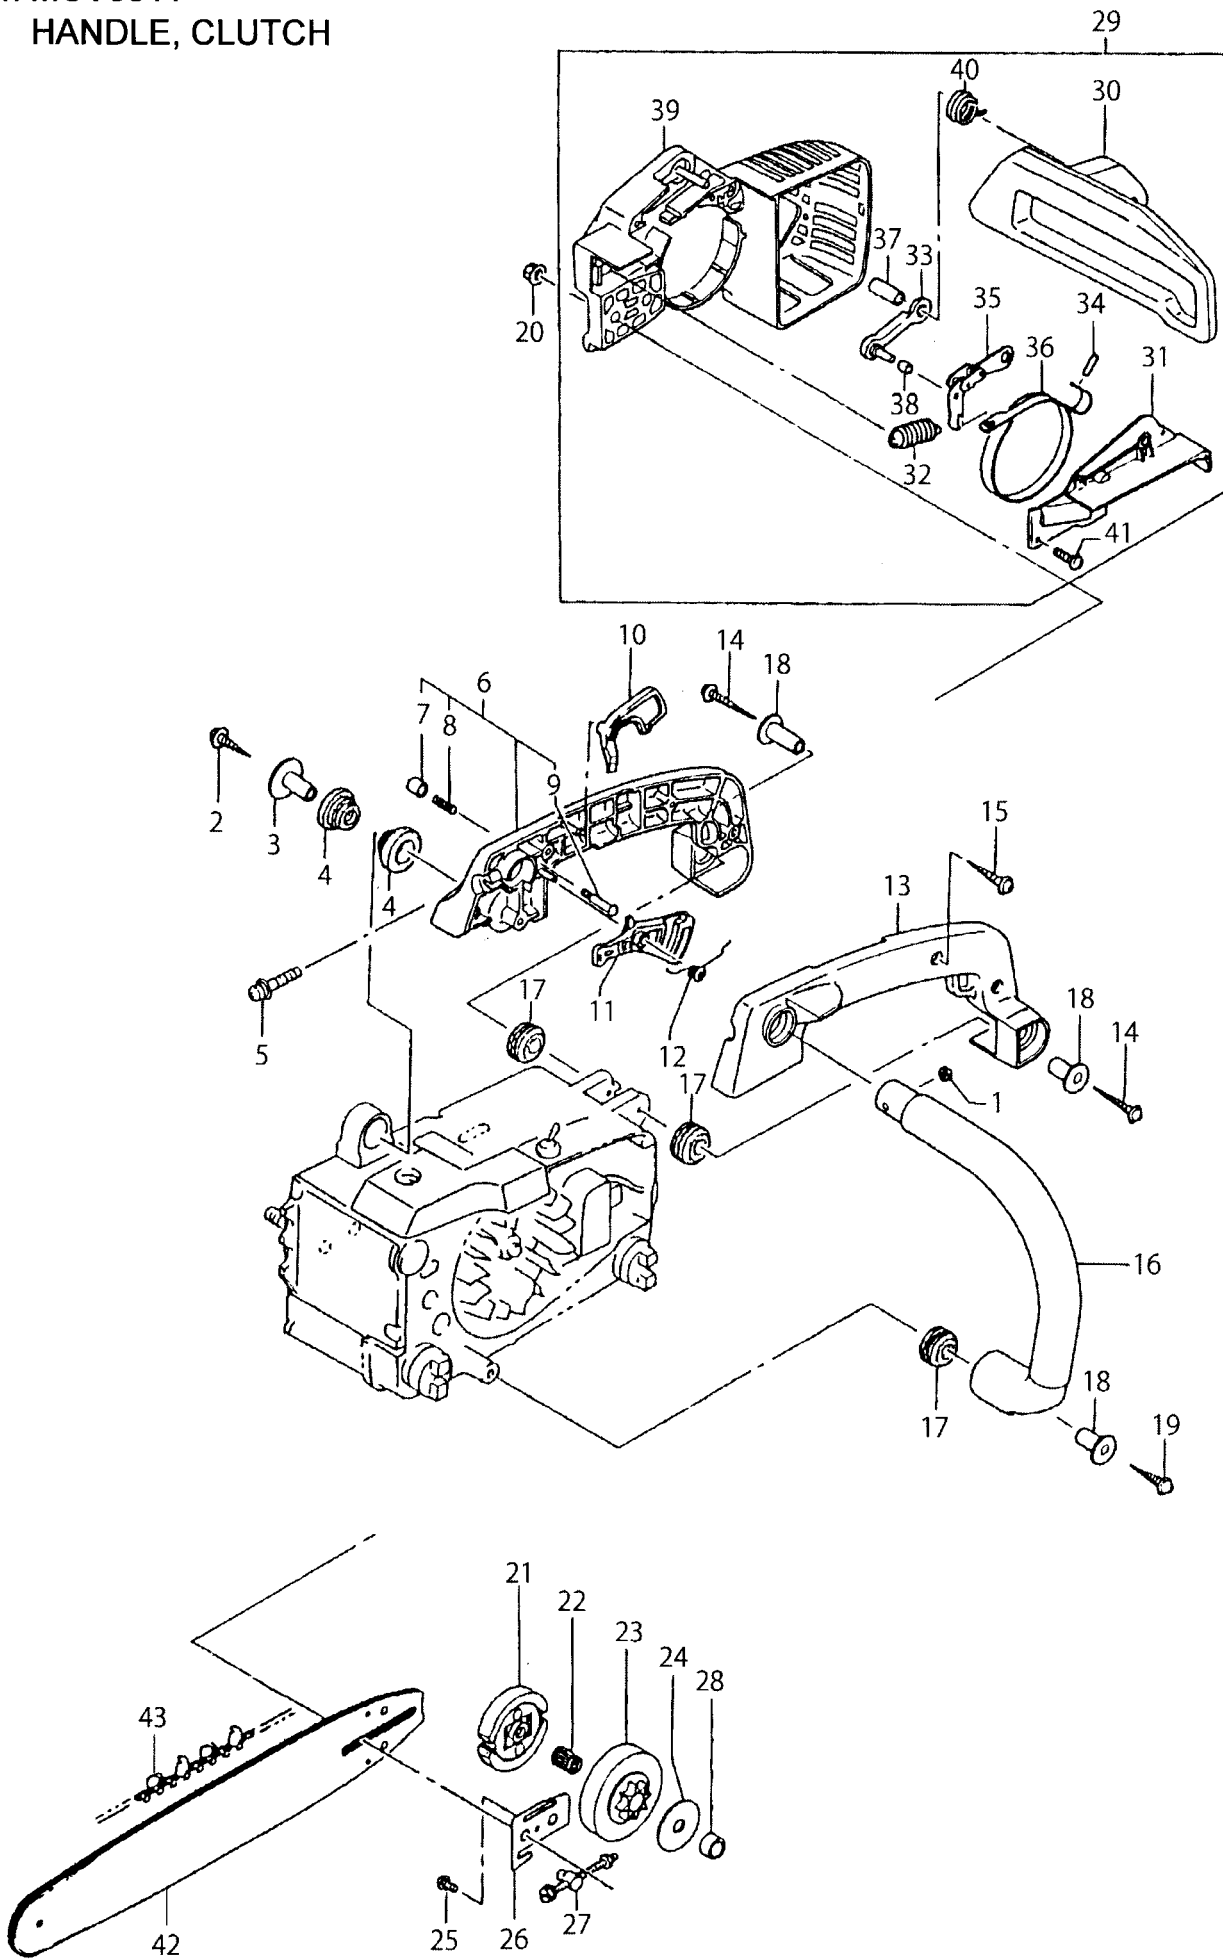

4. MCV331T
HANDLE, CLUTCH

Ref. No.	Part No.	Part Name	Q'ty	Remarks
4-1	400664	Nylon Lock Nut	1	4 991-78040-010
4-2	400665	Tapping Screw	1	5x40 990-73050-404
4-3	400666	Damper Collar A	1	275-32710-20
4-4	400667	Damper A	2	219-32750-20
4-5	574542	Screw	1	4x30 994-15040-302
4-6	400668	Rear Handle B Comp.	1	Incl.7-9 011-32918-80
4-7	400669	Push Pin Cap	1	725-32902-20
4-8	620441	Stopper Spring	1	066-32300-20
4-9	400670	Push Pin	1	064-32530-20
4-10	400671	Throttle Trigger Lockout	1	257-3291C-20
4-11	400672	Throttle Lever	1	060-3291C-20
4-12	400673	Throttle Lever Spring	1	061-32710-20
4-13	400674	Rear Handle A	1	010-32900-20
4-14	620448	Tapping Screw	2	5x35 990-73050-354
4-15	620462	Hi-Lo Screw	3	4x15 993-41040-151
4-16	400675	Front Handle	1	209-32946-20
4-17	400676	Damper B	3	266-32750-20
4-18	400677	Damper Collar B	3	276-32710-20
4-19	620448	Tapping Screw	1	5x35 990-73050-354
4-20	400678	Chain Bar Clamp Nut	1	121-32530-20
4-21	620419	Clutch Comp.	1	287-01700-81
4-22	979493	Needle Bearing	1	999-62101-301
4-23	400679	Clutch Housing	1	310-32710-20
4-24	400680	Clutch Washer	1	358-04050-20
4-25	995407	Screw	1	4x10 993-41040-101
4-26	620430	Plate	1	466-32710-21
4-27	620431	Tention Adjustment Bolt Ass'y	1	116-32735-90
4-28	620432	Crank Shaft Collar	1	511-32900-20
4-29	400681	Side Case Ass'y	1	Incl.30-41 040-3294E-90
4-30	400682	Brake Handle Comp.	1	365-3291J-81
4-31	629286	Brake Link Cover, Black	1	375-32900-21
4-32	620453	Brake Spring	1	374-32900-20
4-33	620454	Brake Link Support Comp.	1	386-32901-80
4-34	620455	Needle Roller	1	999-05300-980
4-35	620456	Brake Link Comp.	1	379-32901-80
4-36	620457	Brake Band	1	378-32900-20
4-37	400683	Cleaner Fixing Collar	1	470-10246-20
4-38	620459	Collar	1	031-32901-20
4-39	400684	Side Cover Comp.	1	039-3294E-80
4-40	620461	Blake Lever Spring	1	388-32900-20
4-41	620462	Hi-Lo Screw	3	4x15 993-41040-151
4-42	400685	Chain Bar 12	1	3/8 109-3294E-20
4-43	400686	Chain 12	1	3/8 128-32911-20