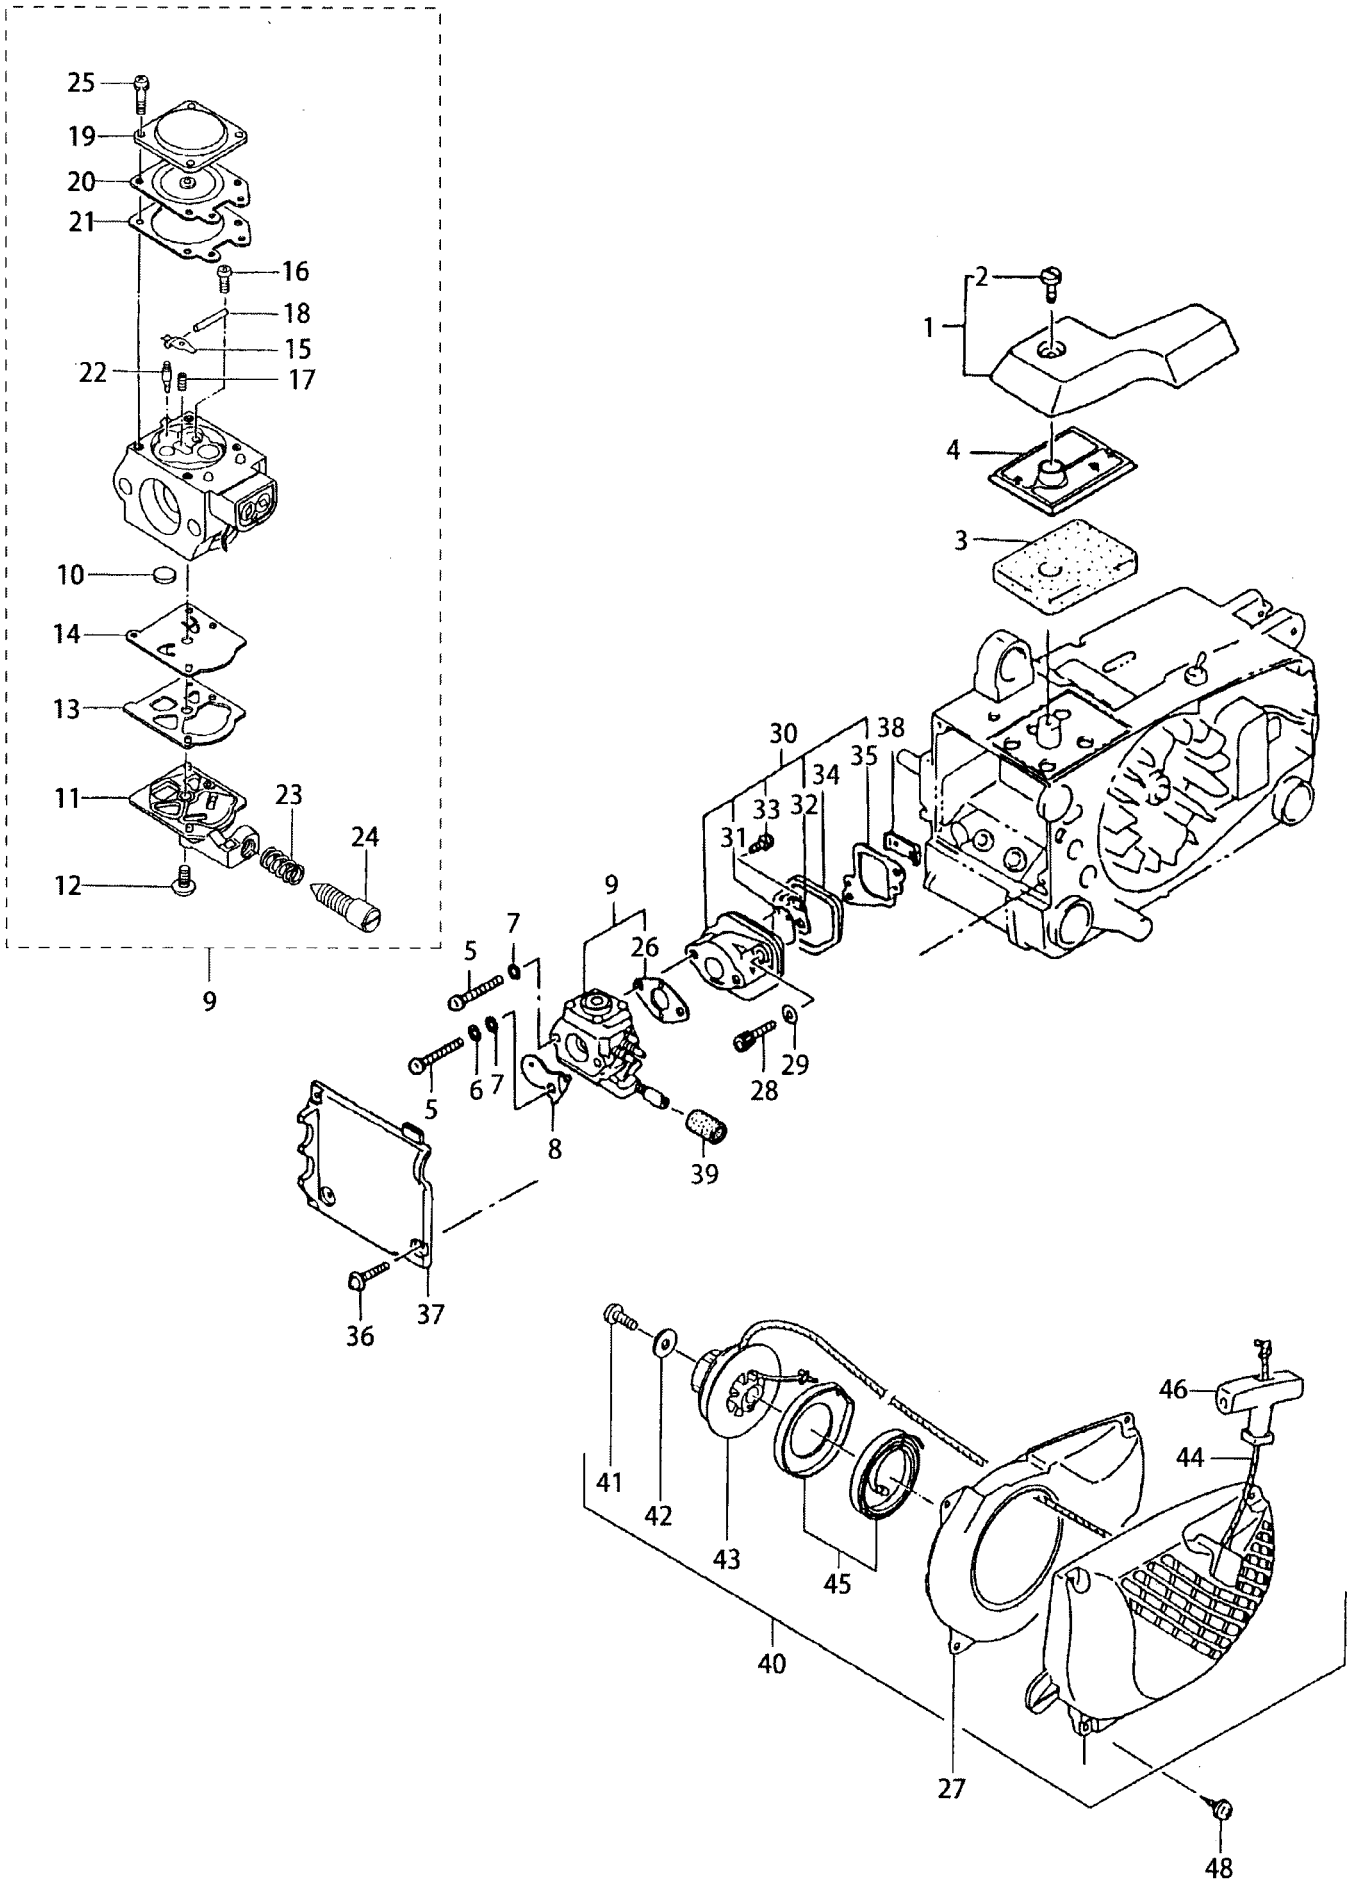

2. MCV331T
CARBURETOR, RECOIL STARTER

Ref. No.	Part No.	Part Name	Q'ty	Remarks	
2-1	400613	Cleaner Cover	1	Incl.2	051-3291J-91
2-2	400614	Cleaner Cover Bolt	1		380-0631A-20
2-3	620652	Aircleaner Sponge	1		446-01740-20
2-4	620393	Aircleaner Element Comp.	1		420-01740-80
2-5	975822	Screw	2	5x45	994-14050-451
2-6	972380	Small Washer	1		992-00050-011
2-7	400615	Choke Valve Shim	2		708-32350-20
2-8	400616	Choke Valve	1		700-32918-20
2-9	400617	Carburetor Set	1	Incl.10-26	455-32947-90
2-10	400618	Inlet Screen	1		578-25007-20
2-11	400619	Pump Body	1		575-25006-20
2-12	400620	Set Screw	1		514-25001-20
2-13	400621	Pump Gasket	1		577-25007-20
2-14	400622	Pump Diaphragm	1		576-25006-20
2-15	400623	Valve Hinge	1		473-25001-20
2-16	400624	Hinge Pin Set Screw	1		546-25001-20
2-17	400625	Valve Spring	1		477-25088-20
2-18	400626	Hinge Pin	1		605-25001-20
2-19	400627	Diaphragm Cover	1		476-25004-20
2-20	400628	Metering Diaphragm Comp.	1		474-25001-80
2-21	400629	Diaphragm Gasket	1		475-25038-20
2-22	625125	Needle Valve	1		603-25012-20
2-23	400630	Idle Adjust Spring	1		463-25006-20
2-24	400631	Idle Adjust Screw	1		462-25016-20
2-25	400632	Set Screw	4		548-25012-20
2-26	991541	Carburetor Gasket	1		402-01740-20
2-27	400633	Air Deflector	1		145-01743-20
2-28	620390	Hex. Hole Bolt 5x20	2	5x20	994-61050-204
2-29	972380	Small Washer	2		992-00050-011
2-30	400634	Carburetor Insulator Set, Spare	1	Incl.31-35	404-01740-91
2-31	400635	Reed Valve	1		394-01700-20
2-32	400636	Reed Valve Holder	1		395-01730-20
2-33	620396	Binding Head Screw	2	3x12	990-15030-121
2-34	400637	Carburetor Insulator Rubber	1		409-01700-20
2-35	400638	Inlet Manifold Gasket	1		403-01740-21
2-36	625134	Tapping Screw	3	4.5x14	990-75045-144
2-37	625119	Aircleaner Cover B, Black	1		152-3291J-21
2-38	620401	Seal Cover	1		129-01730-20
2-39	400639	Idle Sponge	1	25L	191-32970-20
2-40	400640	Recoil Starter Ass'y	1	Incl.41-47	756-0174K-91
2-41	620409	Tapping Screw	1	5x14	990-72050-144
2-42	400641	Brake Shaft Washer	1		368-32350-20
2-43	620410	Starter Pulley	1		774-01740-20
2-44	620411	Starter Rope	1	3x890	783-01740-20
2-45	620412	Recoil Spring Case	1		778-01740-90