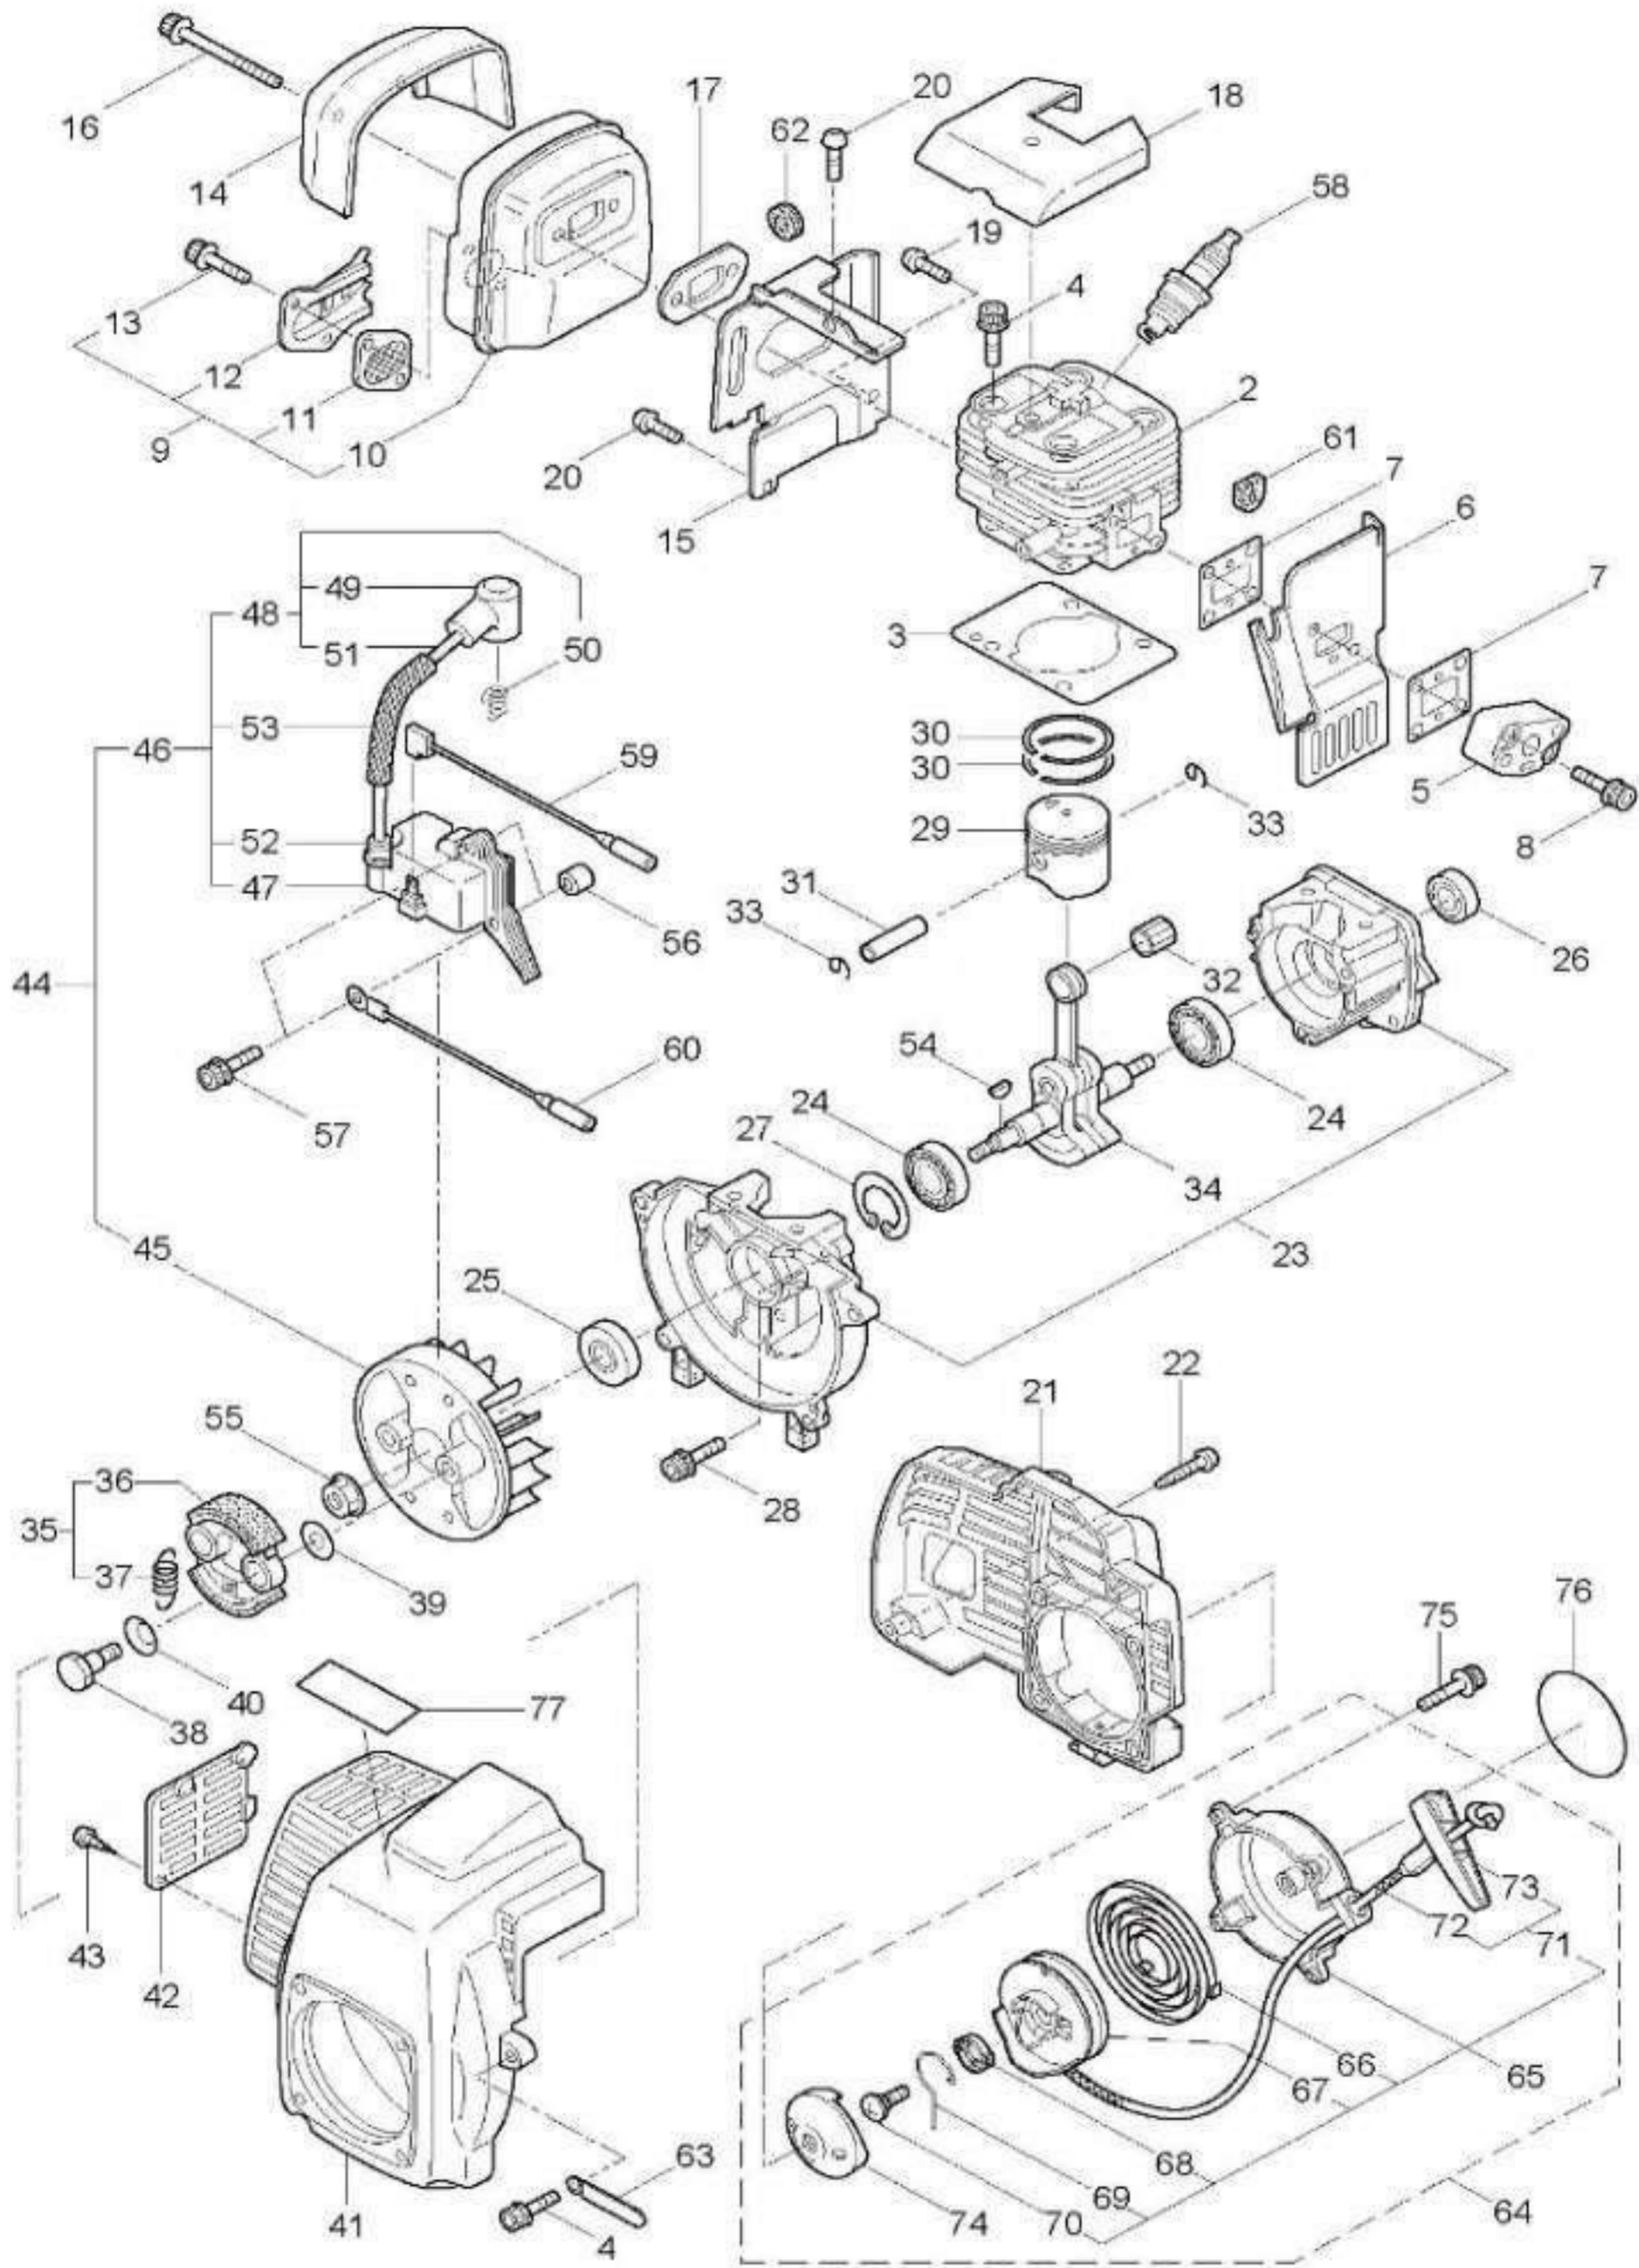

ENGINE

REF #	PART #	DESCRIPTION	Q'TY.	NOTES
2	268005	Cylinder	1	New gasket required
3	268070	Gasket	1	
4	261250	Cap Screw	8	M5x20
5	266317	Insulator	1	
6	268014	Air Duct	1	
7	261171	Gasket	2	
8	265924	Cap Screw	2	M5x25
9	268016	Muffler Ass'y	1	Incl.10-13
10	268017	Muffler	1	
11	267056	Spark Arrester	1	
12	268171	Muffler Tail	1	
13	265107	Cap Screw	2	M4x10
14	268461	Holder	1	
15	268020	Plate	1	
16	266402	Cap Screw	2	M5x55
17	268019	Gasket	1	
18	268460	Protector	1	
19	265107	Cap Screw	1	M4x10
20	268195	Cap Screw	2	M5x10
21	268159	Cylinder Cover	1	
22	266000	Tapping Screw	2	
23	268026	Crankcase	1	
24	280488	Bearing	2	PPL 6001
25	261492	Oil Seal	1	ISCD12287
26	261386	Oil Seal	1	ISCD12227
27	055185	Snap Ring	1	#28
28	261612	Cap Screw	3	M5x30
29	268032	Piston	1	
30	264891	Piston Ring	2	(2)required
31	261036	Piston Pin	1	
32	63957	Bearing,Needle	1	KTV81112EG01 B2
33	261576	Clip,Piston	2	
34	268187	Crankshaft/Conn.Rod Ass'y	1	
35	267327	Clutch Ass'y	1	Incl.36,37
36	267342	Clutch Shoe	2	(2)required
37	267345	Spring,Clutch	1	
38	264505	Bolt	2	
39	261189	Washer	2	6x16.5xt1.2
40	261777	Wave Washer	2	
41	268474	Fan Cover	1	
42	268388	Cover	1	
43	268390	Tapping Screw	1	4x14
44	268038	Magneto Ass'y	1	Incl.45-53
45	268039	Rotor/Fan	1