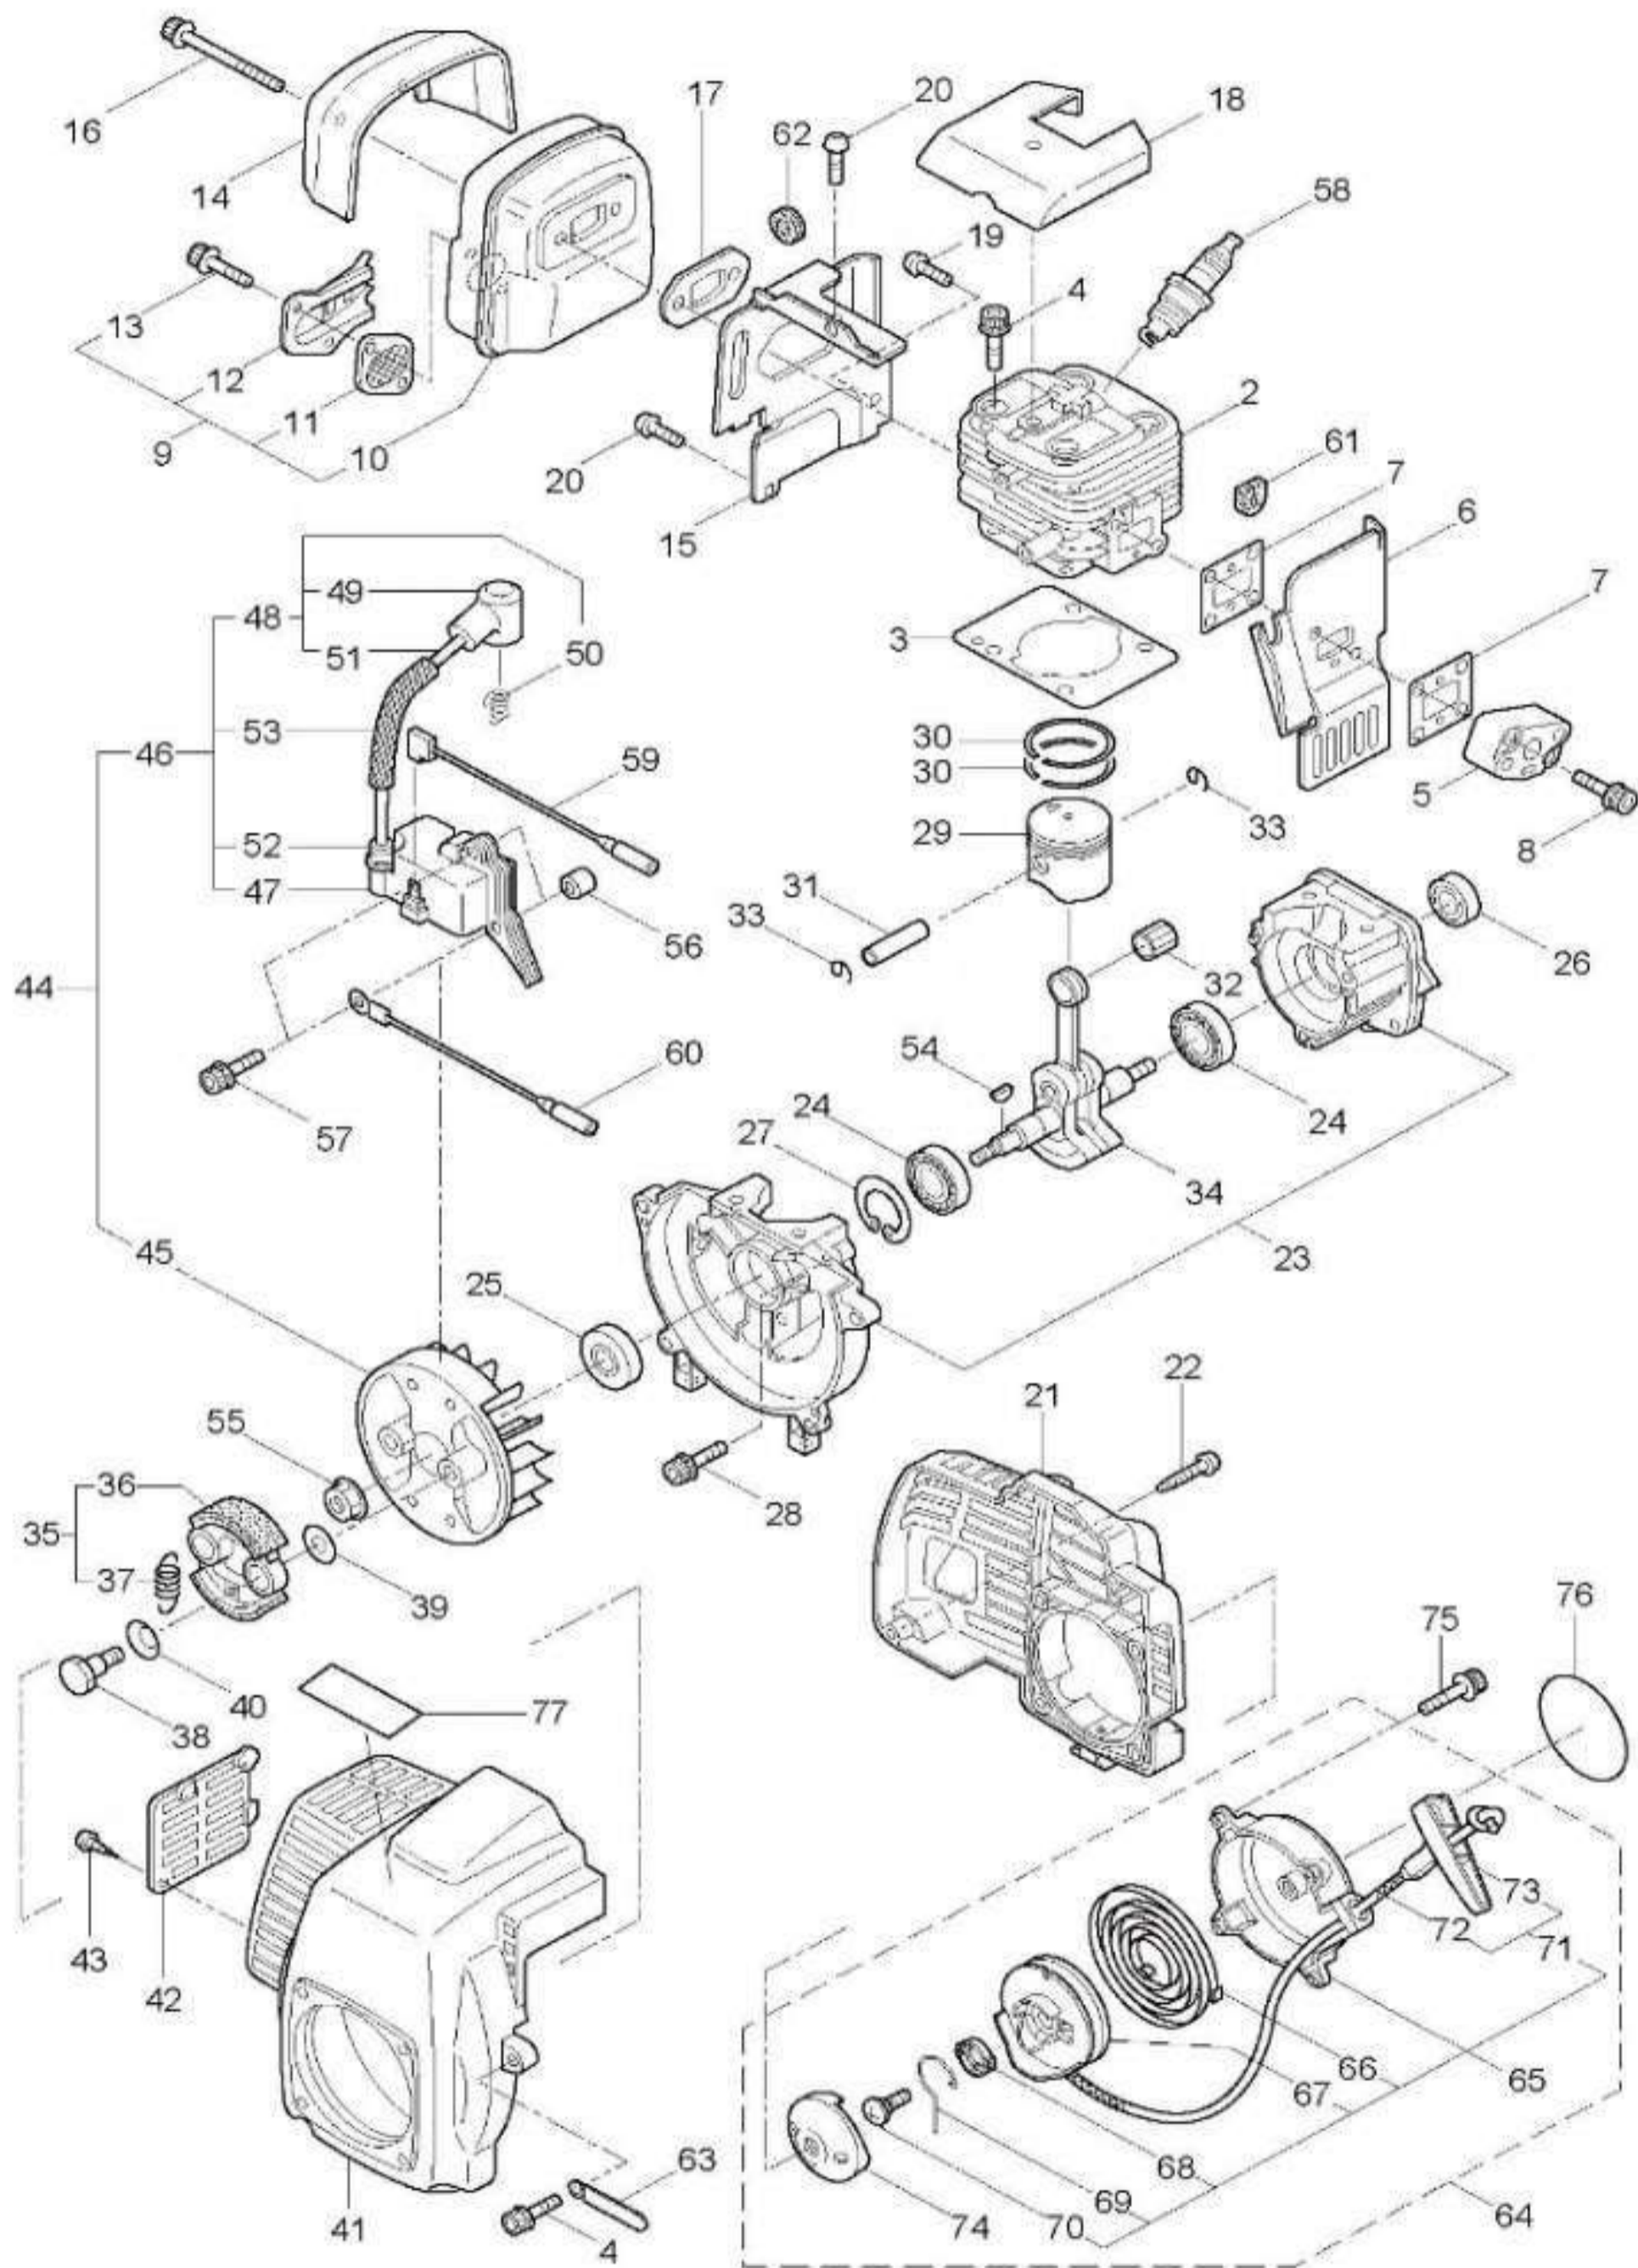

ENGINE

REF #	PART #	DESCRIPTION	Q'TY.	NOTES
46	268041	Ignition Coil Ass'y	1	Incl.47-53
47	268040	Coil	1	
48	268042	Spark Plug Wire Ass'y	1	Incl.49-51
49	261074	Plug Boot	1	
50	261075	Connector	1	
51	268043	Spark Plug Wire	1	
52	261072	Cap	1	
53	268584	Insulator	1	140L
54	261076	Woodruff Key	1	3x10
55	261417	Nut,Rotor	1	M8
56	268380	Spacer	2	
57	261256	Cap Screw	2	M4x25
58	261200	Spark Plug	1	NGK BPM6Y
59	261772	Lead	1	
60	268044	Lead	1	
61	261202	Grommet	1	
62	268036	Grommet	1	
63	264588	Clamp	1	
64	268161	Recoil Starter Ass'y	1	Incl.65-74
65	268163	Recoil Ass'y	1	Incl.66-73
66	267214	Spiral Spring	1	
67	268050	Pulley	1	
68	267215	Collar	1	
69	267216	Swing Arm	1	
70	267213	Screw	1	
71	268202	Rope Ass'y	1	Incl.72,73
72	268201	Starter Rope	1	
73	267219	Starter Grip	1	
74	267098	Starter Pulley	1	
75	265726	Cap Screw	4	M4x16
76	268442	Label	1	
77	268518	Label	1	MARUYAMA