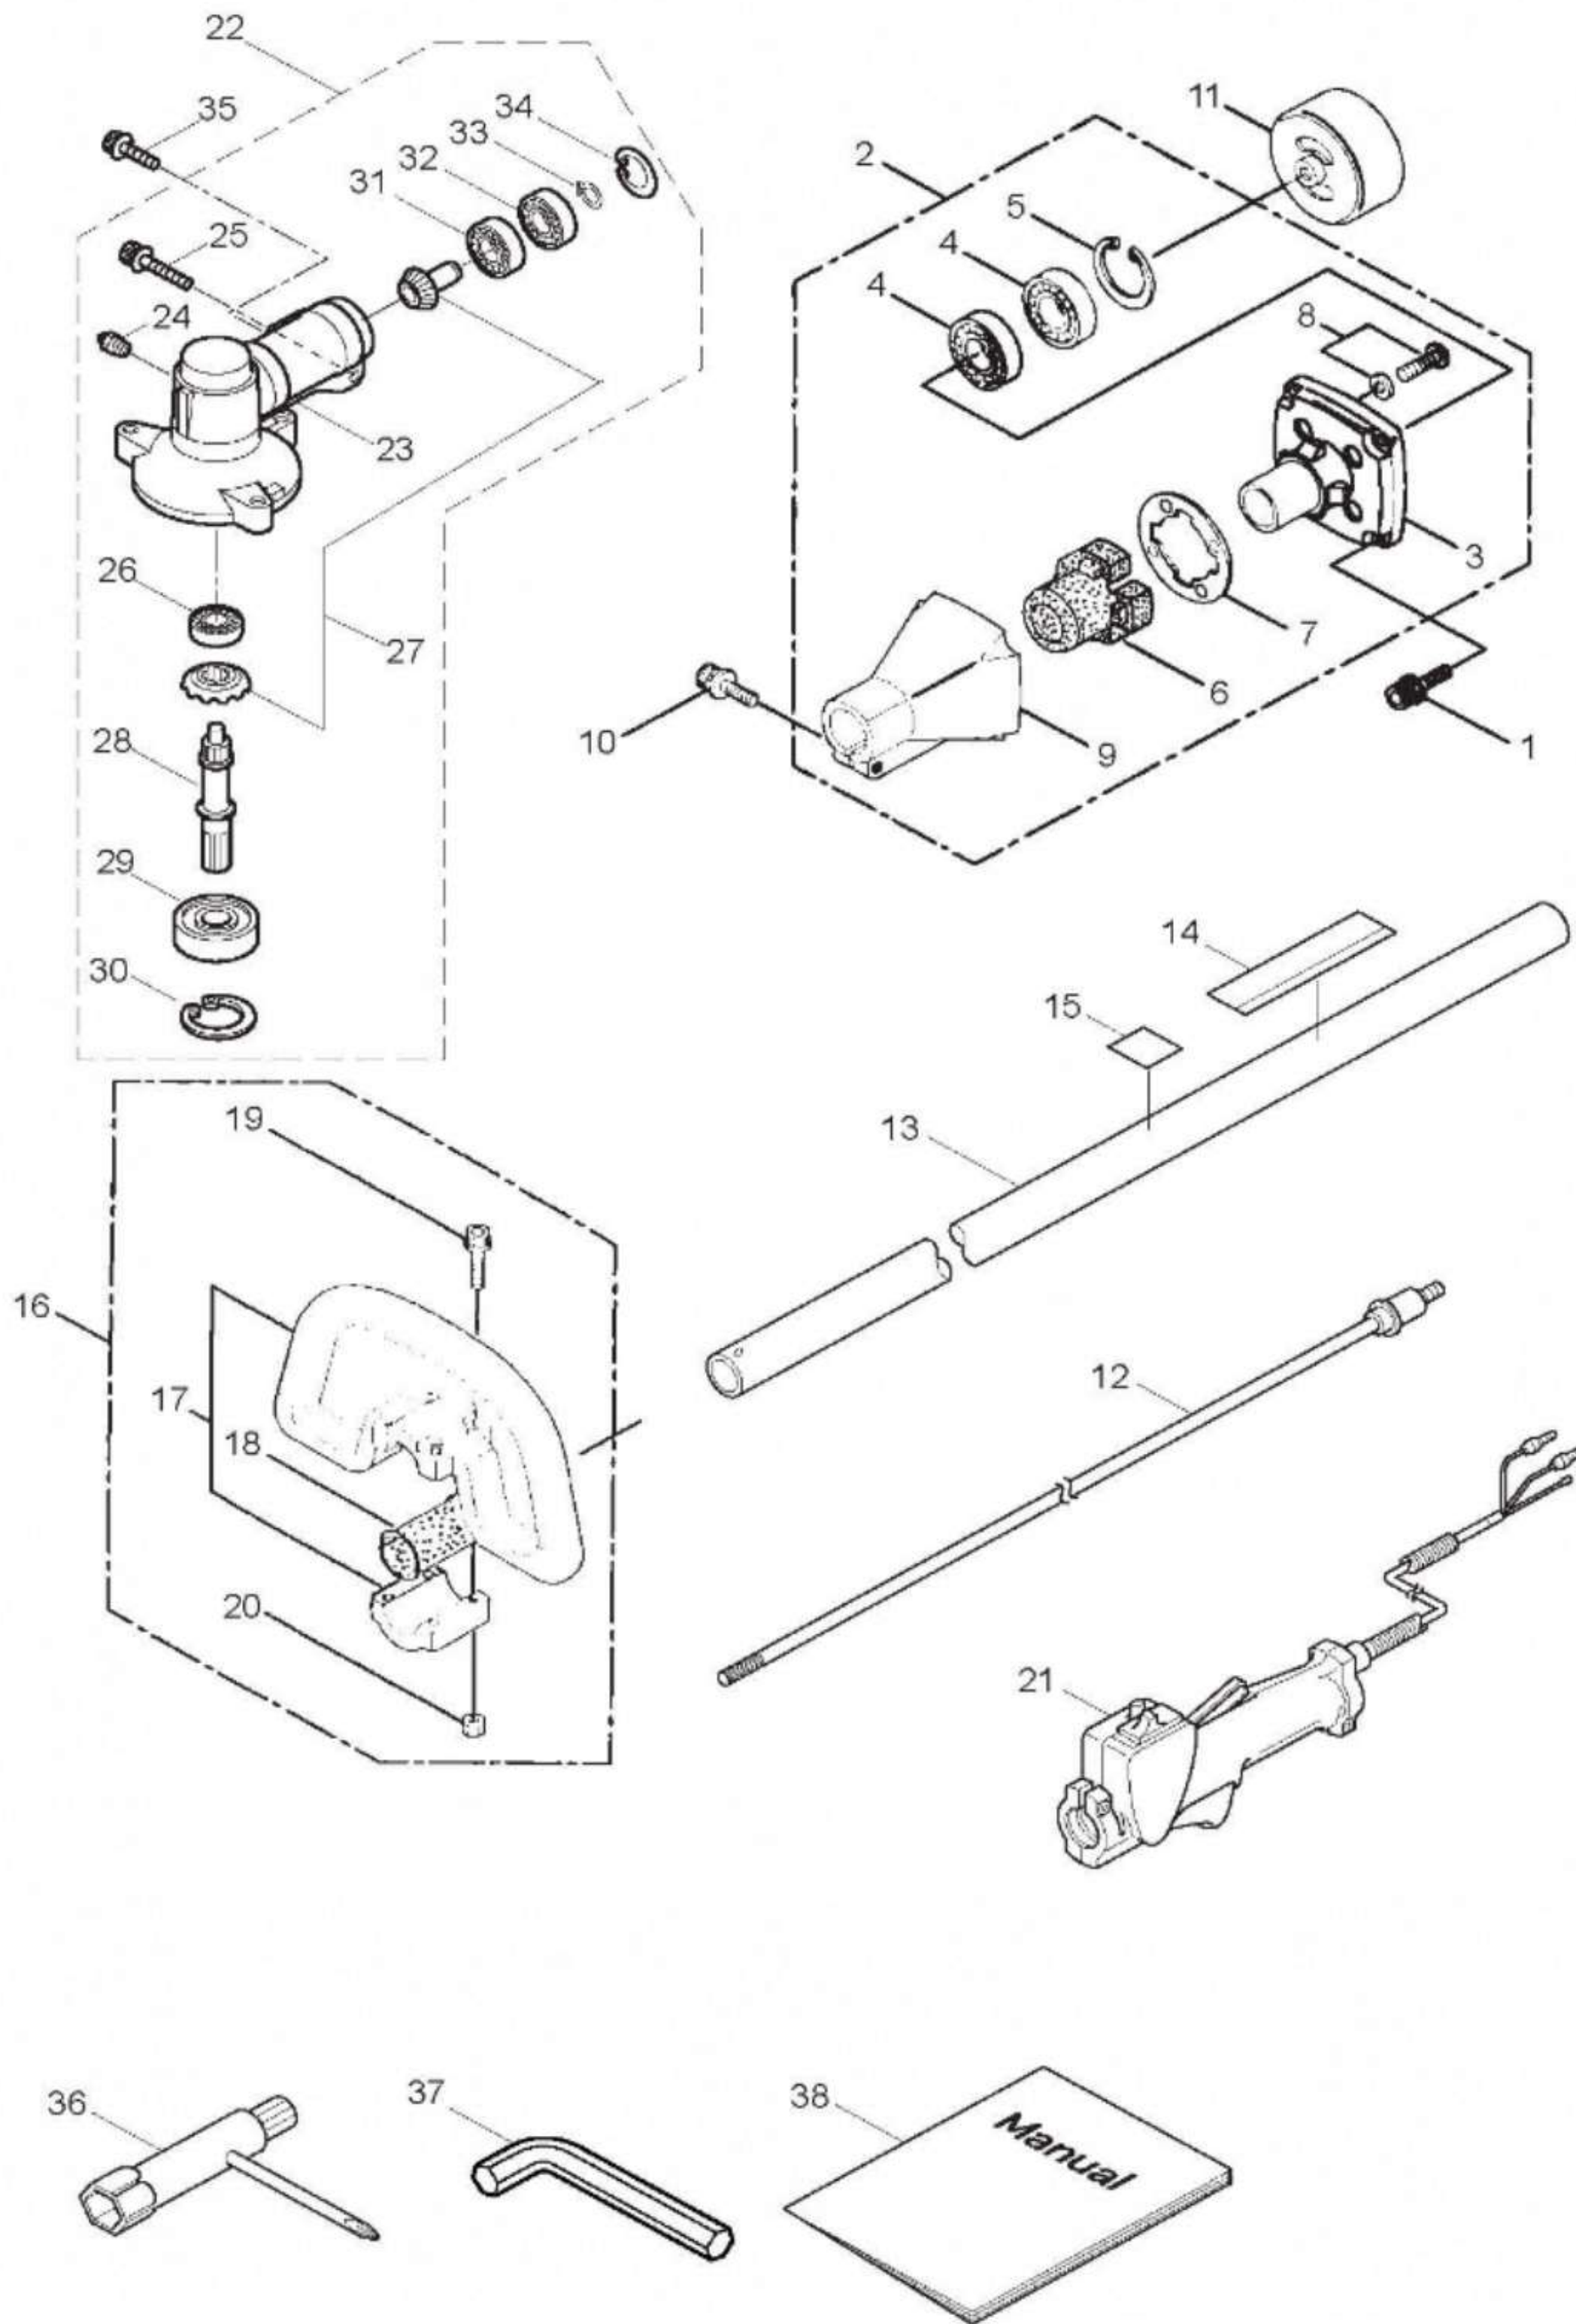

DRIVESHAFT

REF #	PART #	DESCRIPTION	Q'TY.	NOTES
1	261250	Cap Screw	4	M5x20
2	219469	Clutch Case Ass'y	1	Incl.3-9
3	218879	Bearing Case	1	
4	214161	Bearing	2	#6000ZZ
5	054676	Snap Ring	1	#26
6	214162	Buffer	1	
7	214163	Washer	1	
8	092033	Screw	4	M5x15
9	218880	Driveshaft Tube Adapter	1	
10	261246	Cap Screw	1	M5x25
11	219083	Clutch Drum	1	
12	220357	Driveshaft	1	
13	217648	Driveshaft Tube	1	
14	227196	Label	1	EHT2321D
15	217879	Label	1	Warning
16	215601	Loop Handle Ass'y	1	Incl.17-20
17	214982	Loop Handle	1	
18	213171	Packing	1	
19	215608	Cap Screw	4	M5x30x16
20	089846	Nut	4	M5
21	223153	Throttle Trigger	1	
22	217655	Gearcase Ass'y	1	Incl.23-34
23	217656	Gearcase	1	
24	069553	Grease Nipple	1	
25	261246	Cap Screw	1	M5x25
26	210554	Bearing	1	#608
27	227104	Gear Set	1	
28	210556	Blade Shaft	1	
29	217659	Bearing	1	#6201 2RK
30	016732	Snap Ring	1	#32
31	210560	Bearing	1	#609
32	140268	Bearing	1	#609Z
33	140269	Snap Ring	1	WR9
34	140270	Snap Ring	1	#24
35	215993	Cap Screw	1	M5x10
36	210418	Box Spanner	1	13x19x(+)
37	219432	Wrench	1	4mm
38	225525	Instruction Manual	1	EHT2321D