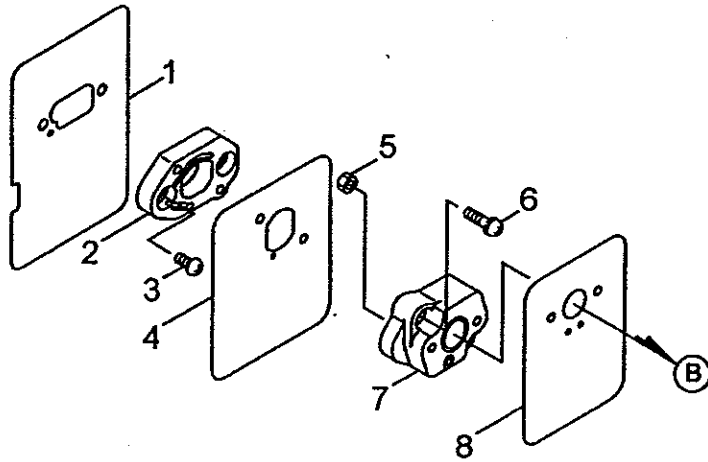

CARBURETOR AND MUFFLER

CARBURETOR AND MUFFLER

Ref No.	Part No.	Description	Q'ty	Notes
1	627550	Gasket	1	
2	625867	Adapter	1	
3	625868	Screw	2	
4	628089	Gasket	1	
5	594598	Nut	2	
6	579565	Screw	2	
7	625866	Insulator	1	
8	634428	Gasket	1	
9	634429	Carburetor Assy	1	INCL 10-34
10	626822	Body Assy	1	INCL 11-16
11	624430	Filter	1	
12	624434	Spring	1	
13	624433	Pin	1	
14	624429	Lever	1	
15	624432	Screw	1	
16	624431	Float Valve	1	
17	262993	Gasket	1	
18	261873	Diaphragm	1	
19	598413	Body	1	
20	577191	Priming Pump	1	
21	598409	Primer Pump Cover	1	
22	598417	Screw	4	
23	577179	Screw	2	
24	624525	Bracket	1	
25	598418	Screw	1	
26	624530	Nut	1	
27	577182	O-Ring	1	
28	628092	Main Jet	1	#52
29	598415	Arm	1	
30	624532	Washer	1	
31	577175	Snap Ring	1	
32	624528	Packing	1	
33	577184	Gasket	1	
34	577185	Diaphragm	1	
35	625872	Fuel Filter	1	
36	597949	Grommet	1	
37	597948	Clamp	2	
38	625873	Tube	1	3X5X250L
39	625874	Tube	1	3X6X130L
40	634431	Muffler Assy	1	INCL 41-43
41	634366	Screw	4	
42	634430	Spark Arrester	1	
43	634360	Gasket	1	
44	634368	Bolt	2	
45	584743	Muffler Gasket	1	
46	943276	Screw	1	
47	626902	Air Filter Case Assy	1	INCL 48
48	628550	Screw	1	
49	626814	Baffle	1	
50	628095	Screw	2	
51	598438	Label	1	
52	627554	Label	1	
53	634432	Label	1