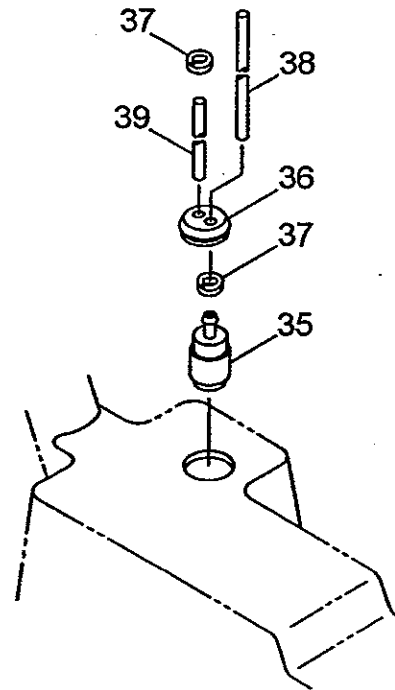

CARBURETOR AND MUFFLER

CARBURETOR AND MUFFLER

Ref No.	Part No.	Description	Q'ty	Notes
1	627550	Gasket	1	
2	625867	Adapter	1	
3	625868	Screw	2	
4	628089	Gasket	1	
5	594598	Nut	2	
6	579565	Screw	2	
7	625866	Insulator	1	
8	634428	Gasket	1	
9	634429	Carburetor Assy	1	INCL 10-34
10	626822	Body Assy	1	INCL 11-16
11	624430	Filter	1	
12	624434	Spring	1	
13	624433	Pin	1	
14	624429	Lever	1	
15	624432	Screw	1	
16	624431	Float Valve	1	
17	262993	Gasket	1	
18	261873	Diaphragm	1	
19	598413	Body	1	
20	577191	Priming Pump	1	
21	598409	Primer Pump Cover	1	
22	598417	Screw	4	
23	577179	Screw	2	
24	624525	Bracket	1	
25	598418	Screw	1	
26	624530	Nut	1	
27	577182	O-Ring	1	
28	628092	Main Jet	1	#52
29	598415	Arm	1	
30	624532	Washer	1	
31	577175	Snap Ring	1	
32	624528	Packing	1	
33	577184	Gasket	1	
34	577185	Diaphragm	1	
35	625872	Fuel Filter	1	
36	597949	Grommet	1	
37	597948	Clamp	2	
38	625873	Tube	1	3X5X250L
39	625874	Tube	1	3X6X130L
40	634431	Muffler Assy	1	INCL 41-43
41	634366	Screw	4	
42	634430	Spark Arrester	1	
43	634360	Gasket	1	
44	634368	Bolt	2	
45	584743	Muffler Gasket	1	
46	943276	Screw	1	
47	626902	Air Filter Case Assy	1	INCL 48
48	628550	Screw	1	
49	626814	Baffle	1	
50	628095	Screw	2	
51	598438	Label	1	
52	627554	Label	1	
53	634432	Label	1