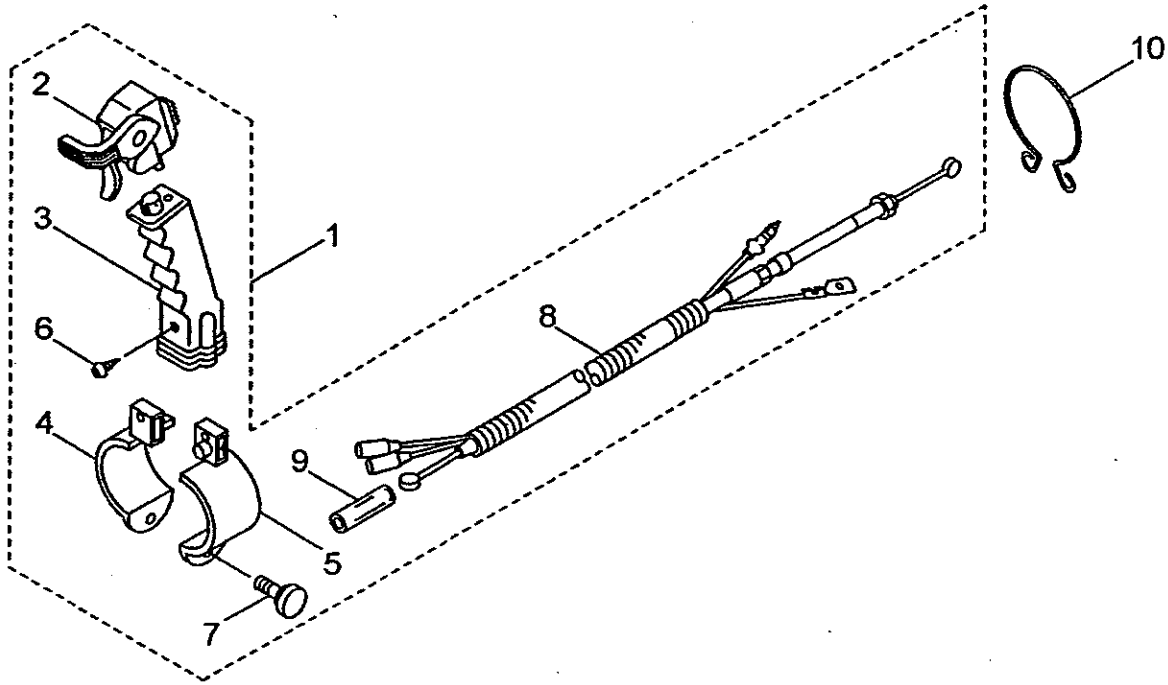

# BL6500SP THROTTLE

Ref No.	Part No.	Description	Q'ty	Notes
1	121756	Throttle Assy	1	INCL 2-9
2	116049	Throttle Assy	1	
3	118811	Grip	1	
4	118813	Band	1	
5	118814	Band	1	
6	120319	Tapping Screw	2	M5X18
7	117488	Knob Bolt	1	M6X30
8	121634	Throttle Cable Assy	1	
9	121427	Tube	1	
10	119173	Clamp	1	

# BL6500HA THROTTLE

Ref No.	Part No.	Description	Q'ty	Notes
1	117622	Throttle Lever	1	INCL 2-17
2	107126	Arm	1	
3	107127	Lever	1	
4	107221	Spring	1	
5	106498	Valve Ball	1	
6	107129	Stay	1	
7	019001	Tapping Screw	2	M4x10
8	081457	Screw	1	M6x25
9	012502	Spring Washer	1	M6
10	012488	Washer	1	M6
11	107136	Collar	1	
12	081031	Nut	1	M6
13	115605	Flange	1	
14	115612	Knob Bolt	1	M8x35
15	107581	Nylon Nut	1	M8
16	065842	Cotter Pin	1	2x15L
17	117623	Switch	1	
18	081456	Screw	4	M6x20
19	013754	Washer	8	M6
20	112509	Nut	4	M6
21	117603	Plate	1	
22	119411	Throttle Cable Ass'y	1	
23	108954	Band	1	

Ref No.	Part No.	Description	Q'ty	Notes
51	998433	Washer	1	
52	624845	Screw	4	MAX16
53	998414	Starter Pawl Assy	1	INCL 54-56
54	944226	E-Ring	1	
55	579573	Return Spring	1	
56	572938	Pawl	1	
57	998417	Nut	1	
58	071344	Washer	2	