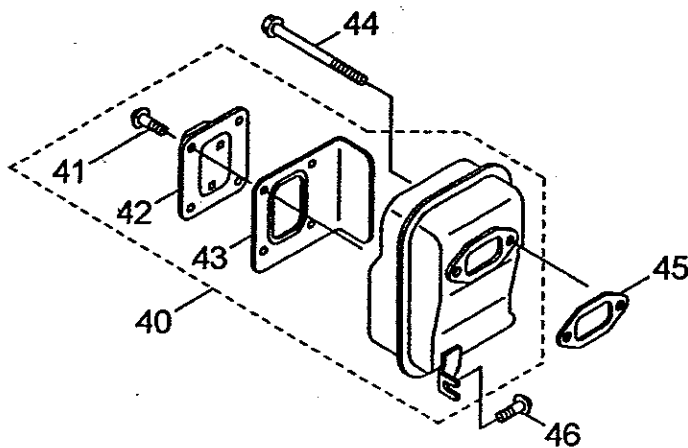

CARBURETOR AND MUFFLER

CARBURETOR AND MUFFLER

Ref No.	Part No.	Description	Q'ty	Notes
1	627550	Gasket	1	
2	625867	Adapter	1	
3	625868	Screw	2	
4	628089	Gasket	1	
5	594598	Nut	2	
6	579565	Screw	2	
7	625866	Insulator	1	
8	634428	Gasket	1	
9	634429	Carburetor Assy	1	INCL 10-34
10	626822	Body Assy	1	INCL 11-16
11	624430	Filter	1	
12	624434	Spring	1	
13	624433	Pin	1	
14	624429	Lever	1	
15	624432	Screw	1	
16	624431	Float Valve	1	
17	262993	Gasket	1	
18	261873	Diaphragm	1	
19	598413	Body	1	
20	577191	Priming Pump	1	
21	598409	Primer Pump Cover	1	
22	598417	Screw	4	
23	577179	Screw	2	
24	624525	Bracket	1	
25	598418	Screw	1	
26	624530	Nut	1	
27	577182	O-Ring	1	
28	628092	Main Jet	1	#52
29	598415	Arm	1	
30	624532	Washer	1	
31	577175	Snap Ring	1	
32	624528	Packing	1	
33	577184	Gasket	1	
34	577185	Diaphragm	1	
35	625872	Fuel Filter	1	
36	597949	Grommet	1	
37	597948	Clamp	2	
38	625873	Tube	1	3X5X250L
39	625874	Tube	1	3X6X130L
40	634431	Muffler Assy	1	INCL 41-43
41	634366	Screw	4	
42	634430	Spark Arrester	1	
43	634360	Gasket	1	
44	634368	Bolt	2	
45	584743	Muffler Gasket	1	
46	943276	Screw	1	
47	626902	Air Filter Case Assy	1	INCL 48
48	628550	Screw	1	
49	626814	Baffle	1	
50	628095	Screw	2	
51	598438	Label	1	
52	627554	Label	1	
53	634432	Label	1