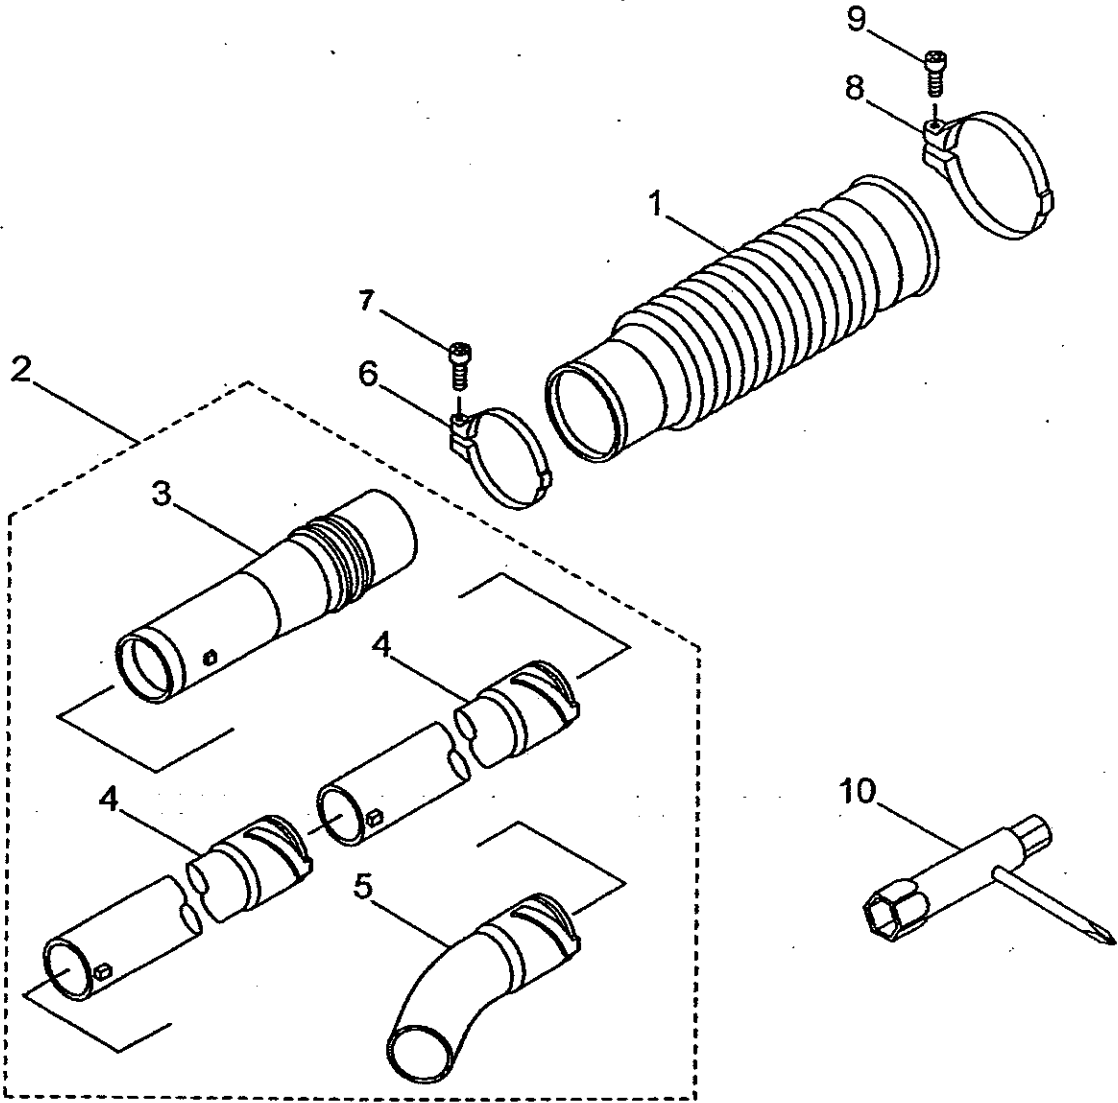

TUBES & ACCESSORIES

TUBES & ACCESSORIES

Ref No.	Part No.	Description	Q'ty	Notes
1	100284	Flexible Pipe	1	
2	121238	Pipe Assy	1	INCL 3-5
3	121242	Swivel Pipe	1	
4	121243	Straight Pipe	2	370L
5	121244	Bent Pipe	1	
6	119525	Hose Band	1	#75
7	081415	Screw	1	M5X16
8	119523	Hose Band	1	#100
9	081417	Screw	1	M5X25
10	210418	Box Wrench/Driver	1	13X19X(+)
11	216007	Warranty Registration Card	1	
12	121766	Instruction Manual	1