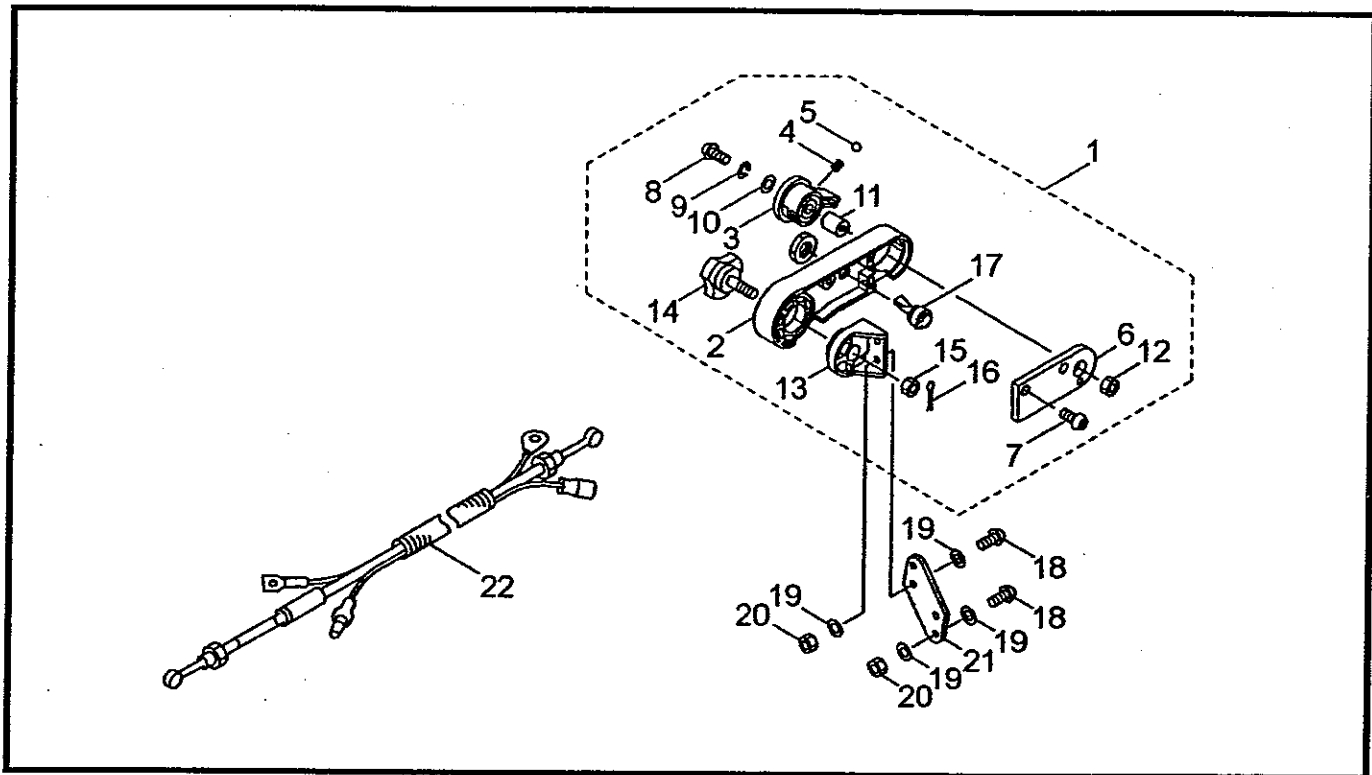

# BL6500SP THROTTLE

Ref No.	Part No.	Description	Q'ty	Notes
1	121756	Throttle Assy	1	INCL 2-9
2	116049	Throttle Assy	1	
3	118811	Grip	1	
4	118813	Band	1	
5	118814	Band	1	
6	120319	Tapping Screw	2	M5X18
7	117488	Knob Bolt	1	M6X30
8	121634	Throttle Cable Assy	1	
9	121427	Tube	1	
10	119173	Clamp	1	

# BL6500HA THROTTLE

Ref No.	Part No.	Description	Q'ty	Notes
1	117622	Throttle Lever	1	INCL 2-17
2	107126	Arm	1	
3	107127	Lever	1	
4	107221	Spring	1	
5	106498	Valve Ball	1	
6	107129	Stay	1	
7	019001	Tapping Screw	2	M4x10
8	081457	Screw	1	M6x25
9	012502	Spring Washer	1	M6
10	012488	Washer	1	M6
11	107136	Collar	1	
12	081031	Nut	1	M6
13	115605	Flange	1	
14	115612	Knob Bolt	1	M8x35
15	107581	Nylon Nut	1	M8
16	065842	Cotter Pin	1	2x15L
17	117623	Switch	1	
18	081456	Screw	4	M6x20
19	013754	Washer	8	M6
20	112509	Nut	4	M6
21	117603	Plate	1	
22	119411	Throttle Cable Ass'y	1	
23	108954	Band	1	