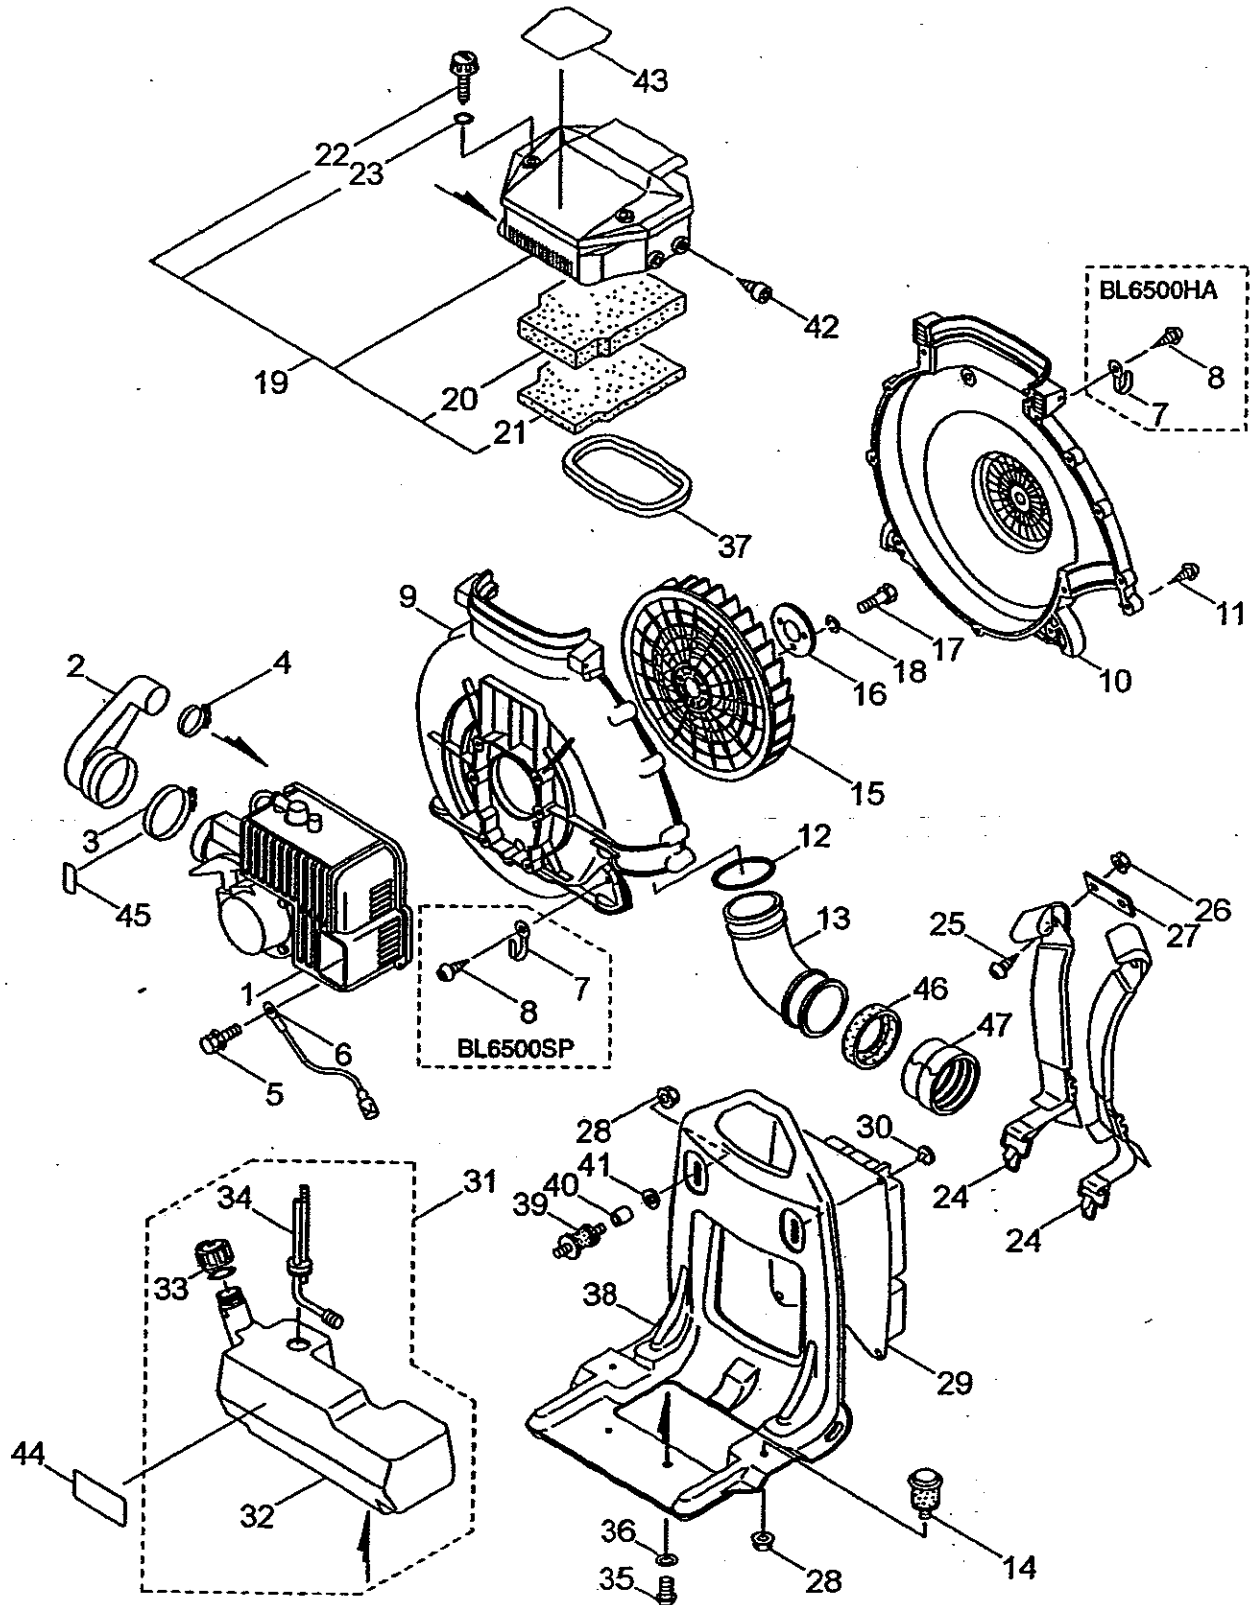

BL6500SP & BL6500HA MAIN BODY

BL6500SP & BL6500HA MAIN BODY

Ref No.	Part No.	Description	Q'ty	Notes
1	121763	Shroud	1	
2	119616	Inlet Pipe	1	
3	119685	Band	1	#55-70
4	119684	Band	1	#30-40
5	092544	Bolt	6	M6X30
6	108634	Earth Cord	1	
7	103550	Clamp	1	
8	082697	Tapping Screw	1	M5X10
9	121706	Fan Case(E)	1	
10	121707	Fan Case(S)	1	
11	118530	Tapping Screw	12	M5X25
12	018236	O-Ring	1	V85
13	115243	Pipe	1	
14	120615	Buffer	2	
15	118724	Fan	1	
16	118248	Plate	1	
17	119558	Bolt	3	M6X40-7T
18	012502	Spring Washer	3	M6
19	119364	Air Cleaner Assy	1	INCL 20-23
20	119664	Element	1	
21	119665	Felt	1	
22	114463	Knob	2	
23	014187	O-Ring	2	P4
24	120625	Knapsack Band	2	
25	083445	Screw	2	M6X16
26	550132	Nut	2	M6
27	120614	Band	1	
28	109704	Nut	4	M6
29	119177	Cushion Pad	1	
30	840543	Pad Retainer	4	#7
31	119388	Fuel Tank Assy	1	INCL 32-34
32	120154	Fuel Tank	1	
33	119390	Fuel Cap Assy	1	INCL 48
34	119391	Filter Assy	1	
35	081414	Screw	2	M5X14
36	015479	Washer	2	5.3X16Xt1.6
37	120536	Packing	1	
38	119174	Knapsack Frame	1	
39	026223	Buffer	2	
40	120616	Collar	2	
41	120617	Packing	2	
42	120077	Tapping Screw	4	M6X14
43	121764	Label	1	BL6500SP
43	121782	Label	1	BL6500HA
44	121132	Label	1	
45	119613	Label	1	CHOKE
46	119161	Rubber Band	1	
47	119160	Collar	1	
48	630564	Check Valve	1	NOT SHOWN