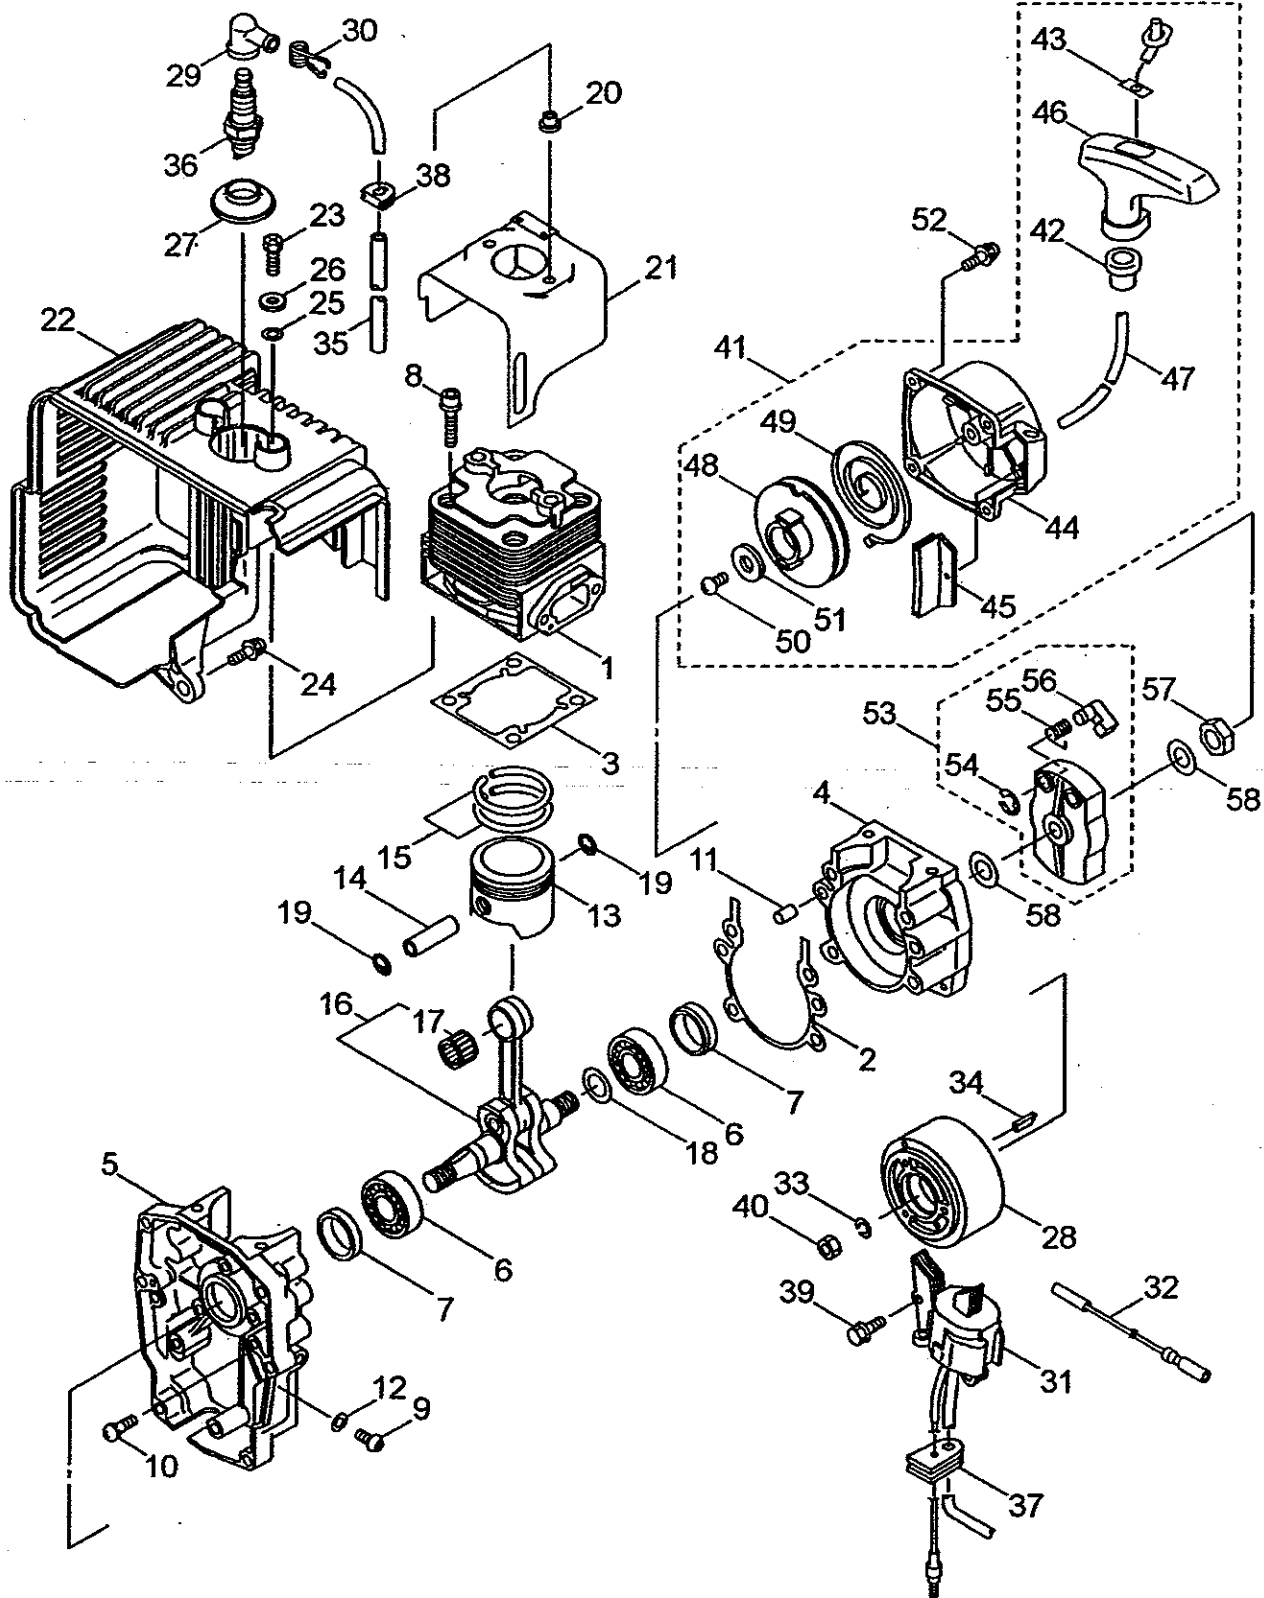

ENGINE

ENGINE

Ref No.	Part No.	Description	Q'ty	Notes
1	634425	Cylinder	1	
2	998401	Gasket	1	
3	627496	Gasket	1	
4	998399	Crankcase	1	
5	998400	Crankcase	1	
6	620248	Ball Bearing	2	
7	071335	Oil Seal	2	
8	597284	Bolt	4	
9	944619	Screw	1	
10	599880	Screw	4	
11	943349	Dowel Pin	2	
12	943893	Gasket	1	
13	627497	Piston	1	
14	944769	Piston Pin	1	
15	627498	Piston Ring Set	1	
16	634426	Crankshaft Assy	1	INCL 17
17	597289	Needle Bearing	1	
18	573120	Shim	AR	t=0.20
18	573121	Shim	AR	t=0.40
18	573122	Shim	AR	t=0.60
18	573119	Shim	AR	t=0.10
19	943307	Snap Ring	2	
20	630053	Insulator	2	
21	634427	Shroud	1	
22	121763	Shroud	1	
23	573307	Bolt	2	
24	580184	Screw	1	
25	621123	Washer	2	
26	575415	Washer	2	
27	998412	Cover	1	
28	620250	Flywheel	1	
29	591532	Spark Plug Cap	1	
30	591533	Terminal	1	
31	597262	Ignition Coil	1	
32	597263	Lead Wire	1	
33	943924	Washer	1	
34	998409	Key	1	
35	998411	Tube	1	6X7.4X300L
36	627409	Spark Plug	1	BPMR7A
37	597293	Grommet	1	
38	634348	Grommet	1	
39	943457	Bolt	2	
40	998410	Nut	1	
41	998413	Recoil Starter Assy	1	INCL 42-51
42	998438	Rope Guide	1	
43	944502	Washer	1	
44	998439	Recoil Case	1	
45	998440	Shield	1	
46	998437	Grip	1	
47	998436	Rope	1	3.8X1150L
48	998434	Recoil Reel	1	
49	998435	Spring	1	
50	944801	Screw	1	

Ref No.	Part No.	Description	Q'ty	Notes
51	998433	Washer	1	
52	624845	Screw	4	MAX16
53	998414	Starter Pawl Assy	1	INCL 54-56
54	944226	E-Ring	1	
55	579573	Return Spring	1	
56	572938	Pawl	1	
57	998417	Nut	1	
58	071344	Washer	2