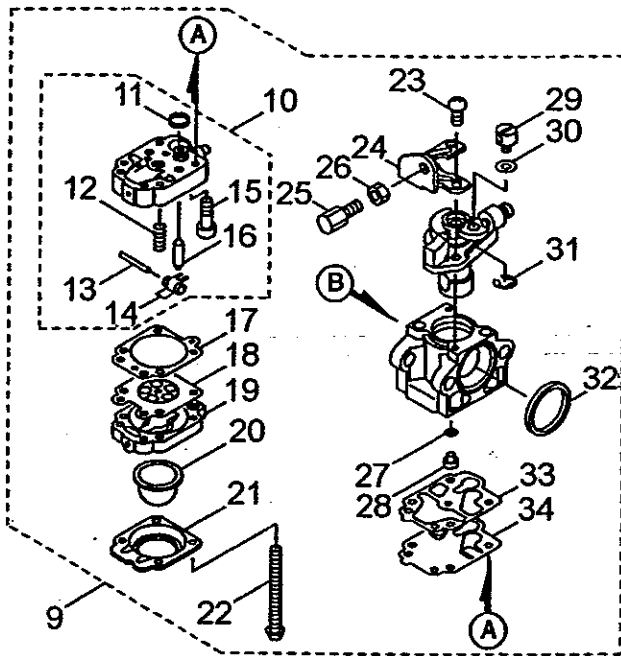

CARBURETOR AND MUFFLER

CARBURETOR AND MUFFLER

Ref No.	Part No.	Description	Q'ty	Notes
1	627550	Gasket	1	
2	625867	Adapter	1	
3	625868	Screw	2	
4	628089	Gasket	1	
5	594598	Nut	2	
6	579565	Screw	2	
7	625866	Insulator	1	
8	634428	Gasket	1	
9	634429	Carburetor Assy	1	INCL 10-34
10	626822	Body Assy	1	INCL 11-16
11	624430	Filter	1	
12	624434	Spring	1	
13	624433	Pin	1	
14	624429	Lever	1	
15	624432	Screw	1	
16	624431	Float Valve	1	
17	262993	Gasket	1	
18	261873	Diaphragm	1	
19	598413	Body	1	
20	577191	Priming Pump	1	
21	598409	Primer Pump Cover	1	
22	598417	Screw	4	
23	577179	Screw	2	
24	624525	Bracket	1	
25	598418	Screw	1	
26	624530	Nut	1	
27	577182	O-Ring	1	
28	628092	Main Jet	1	#52
29	598415	Arm	1	
30	624532	Washer	1	
31	577175	Snap Ring	1	
32	624528	Packing	1	
33	577184	Gasket	1	
34	577185	Diaphragm	1	
35	625872	Fuel Filter	1	
36	597949	Grommet	1	
37	597948	Clamp	2	
38	625873	Tube	1	3X5X250L
39	625874	Tube	1	3X6X130L
40	634431	Muffler Assy	1	INCL 41-43
41	634366	Screw	4	
42	634430	Spark Arrester	1	
43	634360	Gasket	1	
44	634368	Bolt	2	
45	584743	Muffler Gasket	1	
46	943276	Screw	1	
47	626902	Air Filter Case Assy	1	INCL 48
48	628550	Screw	1	
49	626814	Baffle	1	
50	628095	Screw	2	
51	598438	Label	1	
52	627554	Label	1	
53	634432	Label	1