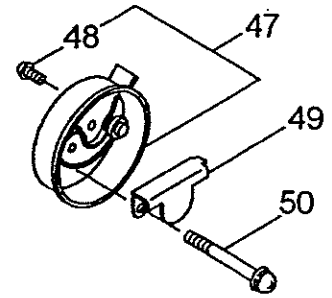

CARBURETOR AND MUFFLER

CARBURETOR AND MUFFLER

Ref No.	Part No.	Description	Q'ty	Notes
1	627550	Gasket	1	
2	625867	Adapter	1	
3	625868	Screw	2	
4	628089	Gasket	1	
5	594598	Nut	2	
6	579565	Screw	2	
7	625866	Insulator	1	
8	634428	Gasket	1	
9	634429	Carburetor Assy	1	INCL 10-34
10	626822	Body Assy	1	INCL 11-16
11	624430	Filter	1	
12	624434	Spring	1	
13	624433	Pin	1	
14	624429	Lever	1	
15	624432	Screw	1	
16	624431	Float Valve	1	
17	262993	Gasket	1	
18	261873	Diaphragm	1	
19	598413	Body	1	
20	577191	Priming Pump	1	
21	598409	Primer Pump Cover	1	
22	598417	Screw	4	
23	577179	Screw	2	
24	624525	Bracket	1	
25	598418	Screw	1	
26	624530	Nut	1	
27	577182	O-Ring	1	
28	628092	Main Jet	1	#52
29	598415	Arm	1	
30	624532	Washer	1	
31	577175	Snap Ring	1	
32	624528	Packing	1	
33	577184	Gasket	1	
34	577185	Diaphragm	1	
35	625872	Fuel Filter	1	
36	597949	Grommet	1	
37	597948	Clamp	2	
38	625873	Tube	1	3X5X250L
39	625874	Tube	1	3X6X130L
40	634431	Muffler Assy	1	INCL 41-43
41	634366	Screw	4	
42	634430	Spark Arrester	1	
43	634360	Gasket	1	
44	634368	Bolt	2	
45	584743	Muffler Gasket	1	
46	943276	Screw	1	
47	626902	Air Filter Case Assy	1	INCL 48
48	628550	Screw	1	
49	626814	Baffle	1	
50	628095	Screw	2	
51	598438	Label	1	
52	627554	Label	1	
53	634432	Label	1