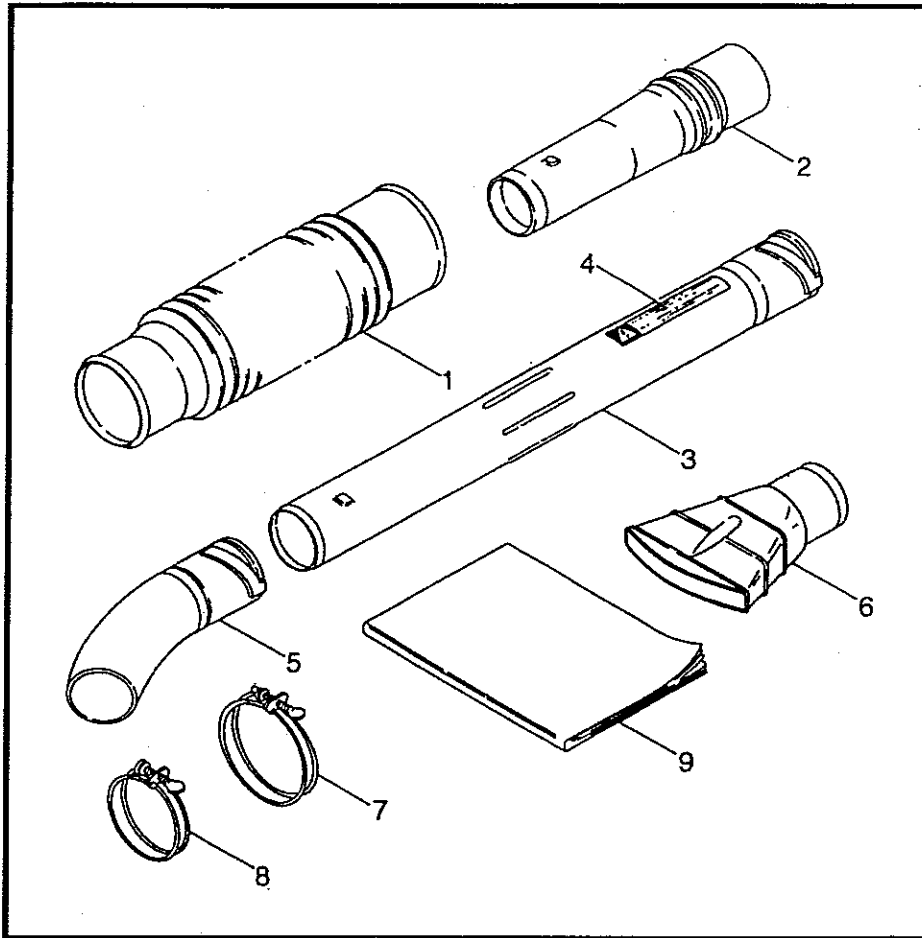

Ref No.	Part No.	Description	Q'ty	Notes
54	944125	Screw	3	4X12
55	998405	Tube	1	
56	621453	Spark Plug	1	
57	943773	Plug Cap	1	
58	943771	Spring	1	
59	570252	Cover	1	

CARBURETOR & RECOIL

Ref No.	Part No.	Description	Q'ty	Notes
1	621457	Carburetor	1	INCL 2-30
2	944642	Cap	1	
3	944349	Adjuster	1	
4	944348	Nut	1	
5	943914	Screw	2	
6	944347	Cap	1	
7	597296	Gasket	1	
8	998420	Throttle Spring	1	
9	597303	Spring Retainer	1	
10	071145	Needle Clip	1	
11	621458	Needle Jet	1	
12	943325	Throttle Valve	1	
13	944689	Choke Plate	1	
14	944102	Spring Washer	1	
15	591564	Nut	1	
16	998421	Choke Lever	1	
17	998422	Jet Nozzle	1	
18	570255	Main Jet	1	
19	998424	Gasket	1	
20	943621	Screw	4	
21	943750	Pump Cover	1	
22	570256	Pump Diaphragm	1	
23	591541	Gasket	1	
24	998426	Spring	2	
25	998427	Float Chamber	1	
26	998428	Screw	2	
27	998429	Wire	1	
28	998430	Screw	2	
29	578508	Plate	1	
30	998432	Priming Pump	1	
31	998413	Recoil Starter Assy	1	INCL 32-41
32	944502	Washer	1	
33	998437	Grip	1	
34	998438	Rope Guide	1	
35	998439	Recoil Case	1	
36	998440	Shield	1	
37	998435	Spring	1	
38	998436	Rope	1	
39	998434	Recoil Reel	1	
40	944801	Screw	1	
41	998433	Washer	1	
42	943275	Screw	4	
43	573648	Label	1	

THROTTLE ASSEMBLY-BL4801

Ref No.	Part No.	Description	Q'ty	Notes
1	118809	Throttle Assy	1	INCL 2-9
2	116049	Throttle	1	
3	118810	Grip Ass'y	1	INCL 4-8
4	118811	Grip	1	
5	118813	Band	1	
6	118814	Band	1	
7	082759	Screw	2	5X20
8	117488	Knob Bolt	1	6X30
9	118815	Throttle Wire Ass'y	1	

ACCESSORIES

Ref No.	Part No.	Description	Q'ty	Notes
1	105668	Flexible Pipe	1	
2	106721	Swivel Pipe	1	
3	107149	Straight Pipe	1	
4	107483	Label	1	
5	106725	Bent Pipe	1	
6	106726	Sector Blow Head	1	
7	100823	Wire Clamp	1	#95
8	100753	Wire Clamp	1	#78
9	118279	Instruction Manual	1	