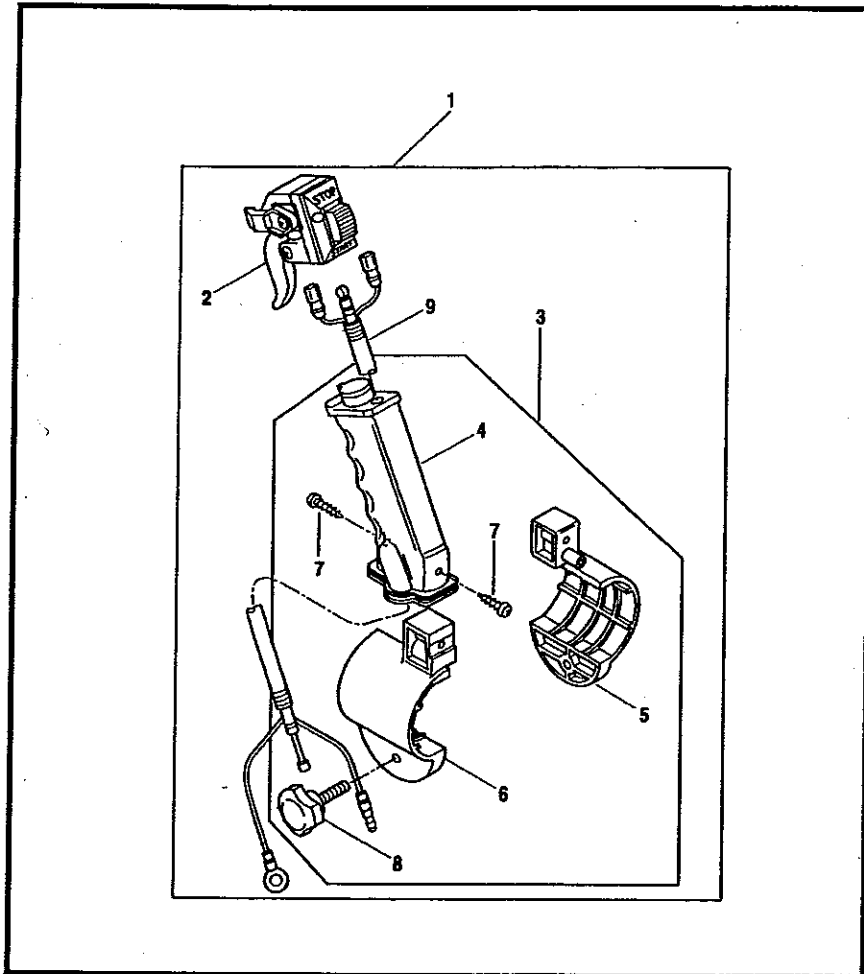

THROTTLE ASSEMBLY-BL4801

Ref No.	Part No.	Description	Q'ty	Notes
1	118809	Throttle Assy	1	INCL 2-9
2	116049	Throttle	1	
3	118810	Grip Ass'y	1	INCL 4-8
4	118811	Grip	1	
5	118813	Band	1	
6	118814	Band	1	
7	082759	Screw	2	5X20
8	117488	Knob Bolt	1	6X30
9	118815	Throttle Wire Ass'y	1