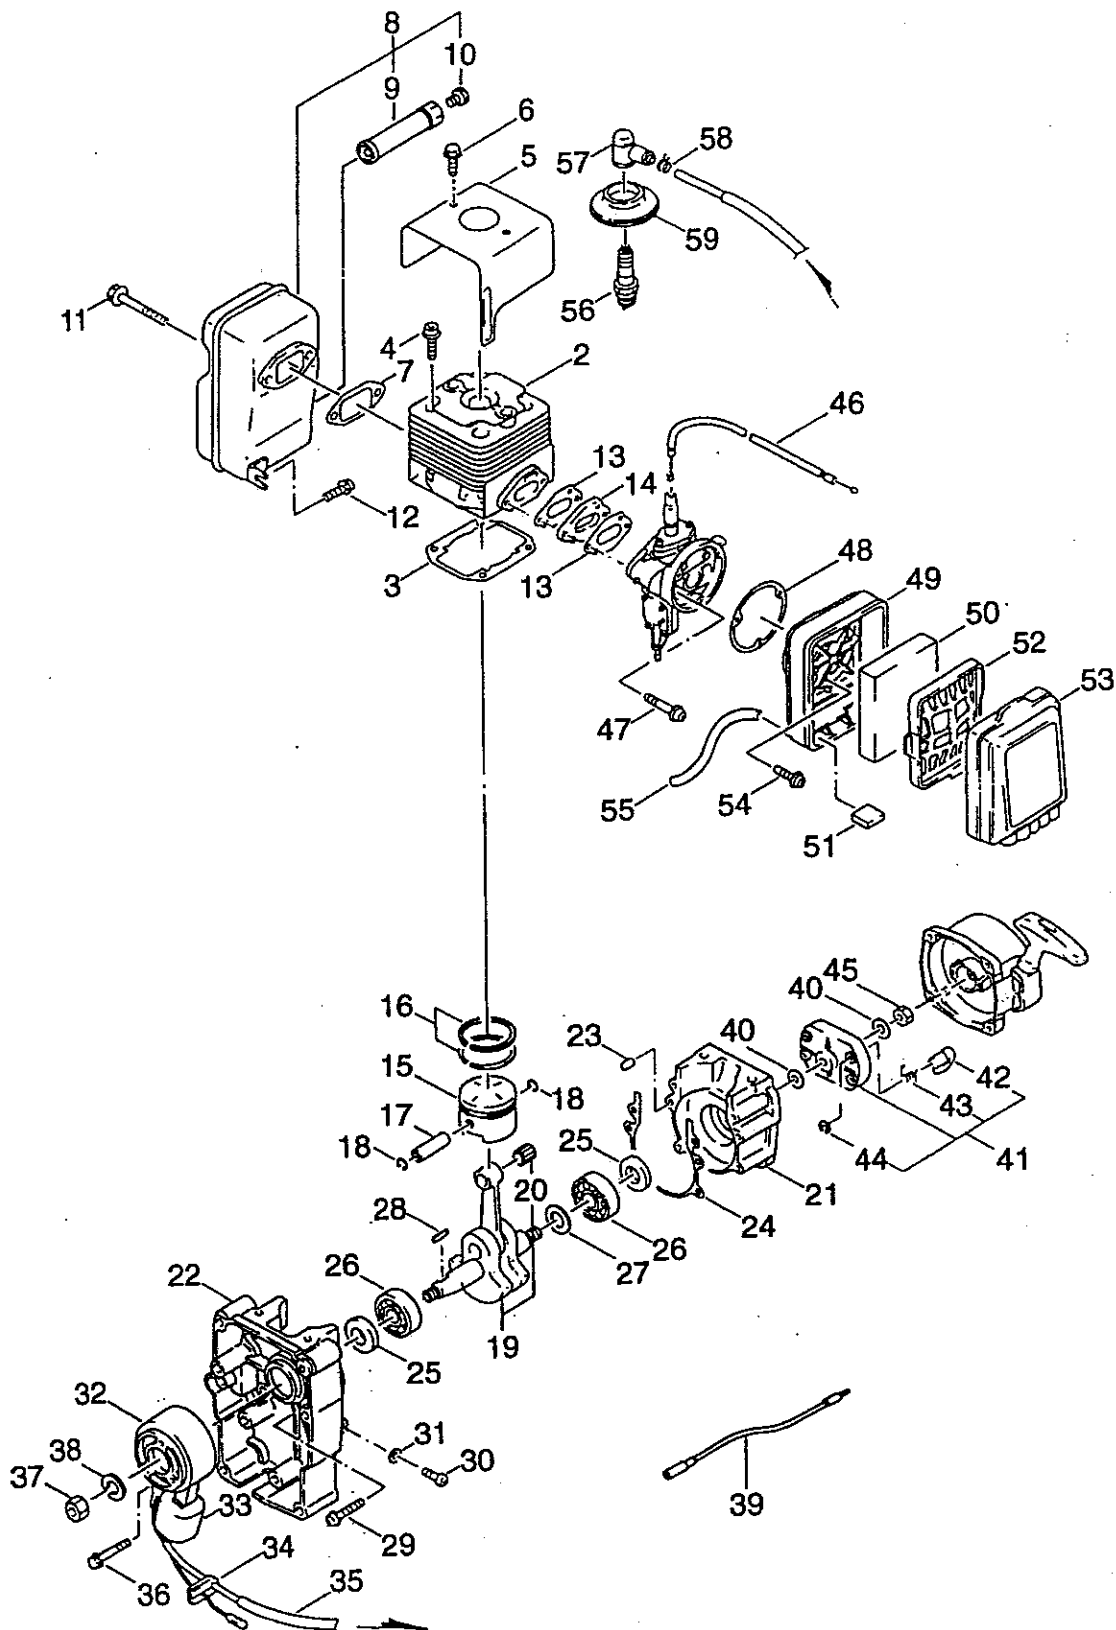

ENGINE

ENGINE

Ref No.	Part No.	Description	Q'ty	Notes
2	570241	Cylinder	1	
3	579536	Gasket	1	
4	943288	Bolt	4	
5	591093	Shroud	1	
6	570254	Bolt	2	5X10
7	584743	Gasket	1	
8	621454	Muffler	1	INCL 9-10
9	621455	Spark Arrester	1	
10	621456	Bolt	1	
11	944440	Bolt	2	6X65
12	943276	Screw	1	
13	998403	Gasket	2	
14	998404	Insulator	1	
15	570244	Piston	1	
16	943304	Piston Ring Set	1	
17	944769	Piston Pin	1	
18	943307	Snap Ring	2	
19	570245	Crankshaft Assy	1	
20	597289	Needle Bearing	1	
21	570246	Crankcase	1	
22	570247	Crankcase	1	
23	943349	Dowel Pin	2	
24	570248	Gasket	1	
25	071320	Oil Seal	2	
26	262658	Bearing	2	
27	597285	Shim (T0.1)	AR	
27	597286	Shim (T0.2)	AR	
27	597287	Shim (T0.4)	AR	
27	597288	Shim (T0.6)	AR	
28	998409	Key	1	
29	944728	Screw	4	6X30
30	944619	Screw	1	6X8
31	943893	Gasket	1	
32	597291	Flywheel	1	
33	597262	Ignition Coil	1	
34	597293	Grommet	1	
35	998411	Tube	1	
36	943457	Bolt	2	5X20
37	998410	Nut	1	
38	943924	Washer	1	
39	597263	Lead Wire	1	
40	071344	Washer	2	
41	998414	Starter Pawl Assy	1	INCL 42-44
42	572938	Pawl	1	
43	998416	Return Spring	1	
44	944226	E-Ring	1	
45	998417	Nut	1	
46	117607	Throttle Cable	1	
47	943274	Screw	2	
48	597310	Gasket	1	
49	998389	Air Filter Case	1	
50	998392	Air Filter Element	1	
51	998391	Air Filter Element	1	
52	998393	Screen	1	
53	998390	Air Filter Cover	1	

Ref No.	Part No.	Description	Q'ty	Notes
54	944125	Screw	3	4X12
55	998405	Tube	1	
56	621453	Spark Plug	1	
57	943773	Plug Cap	1	
58	943771	Spring	1	
59	570252	Cover	1