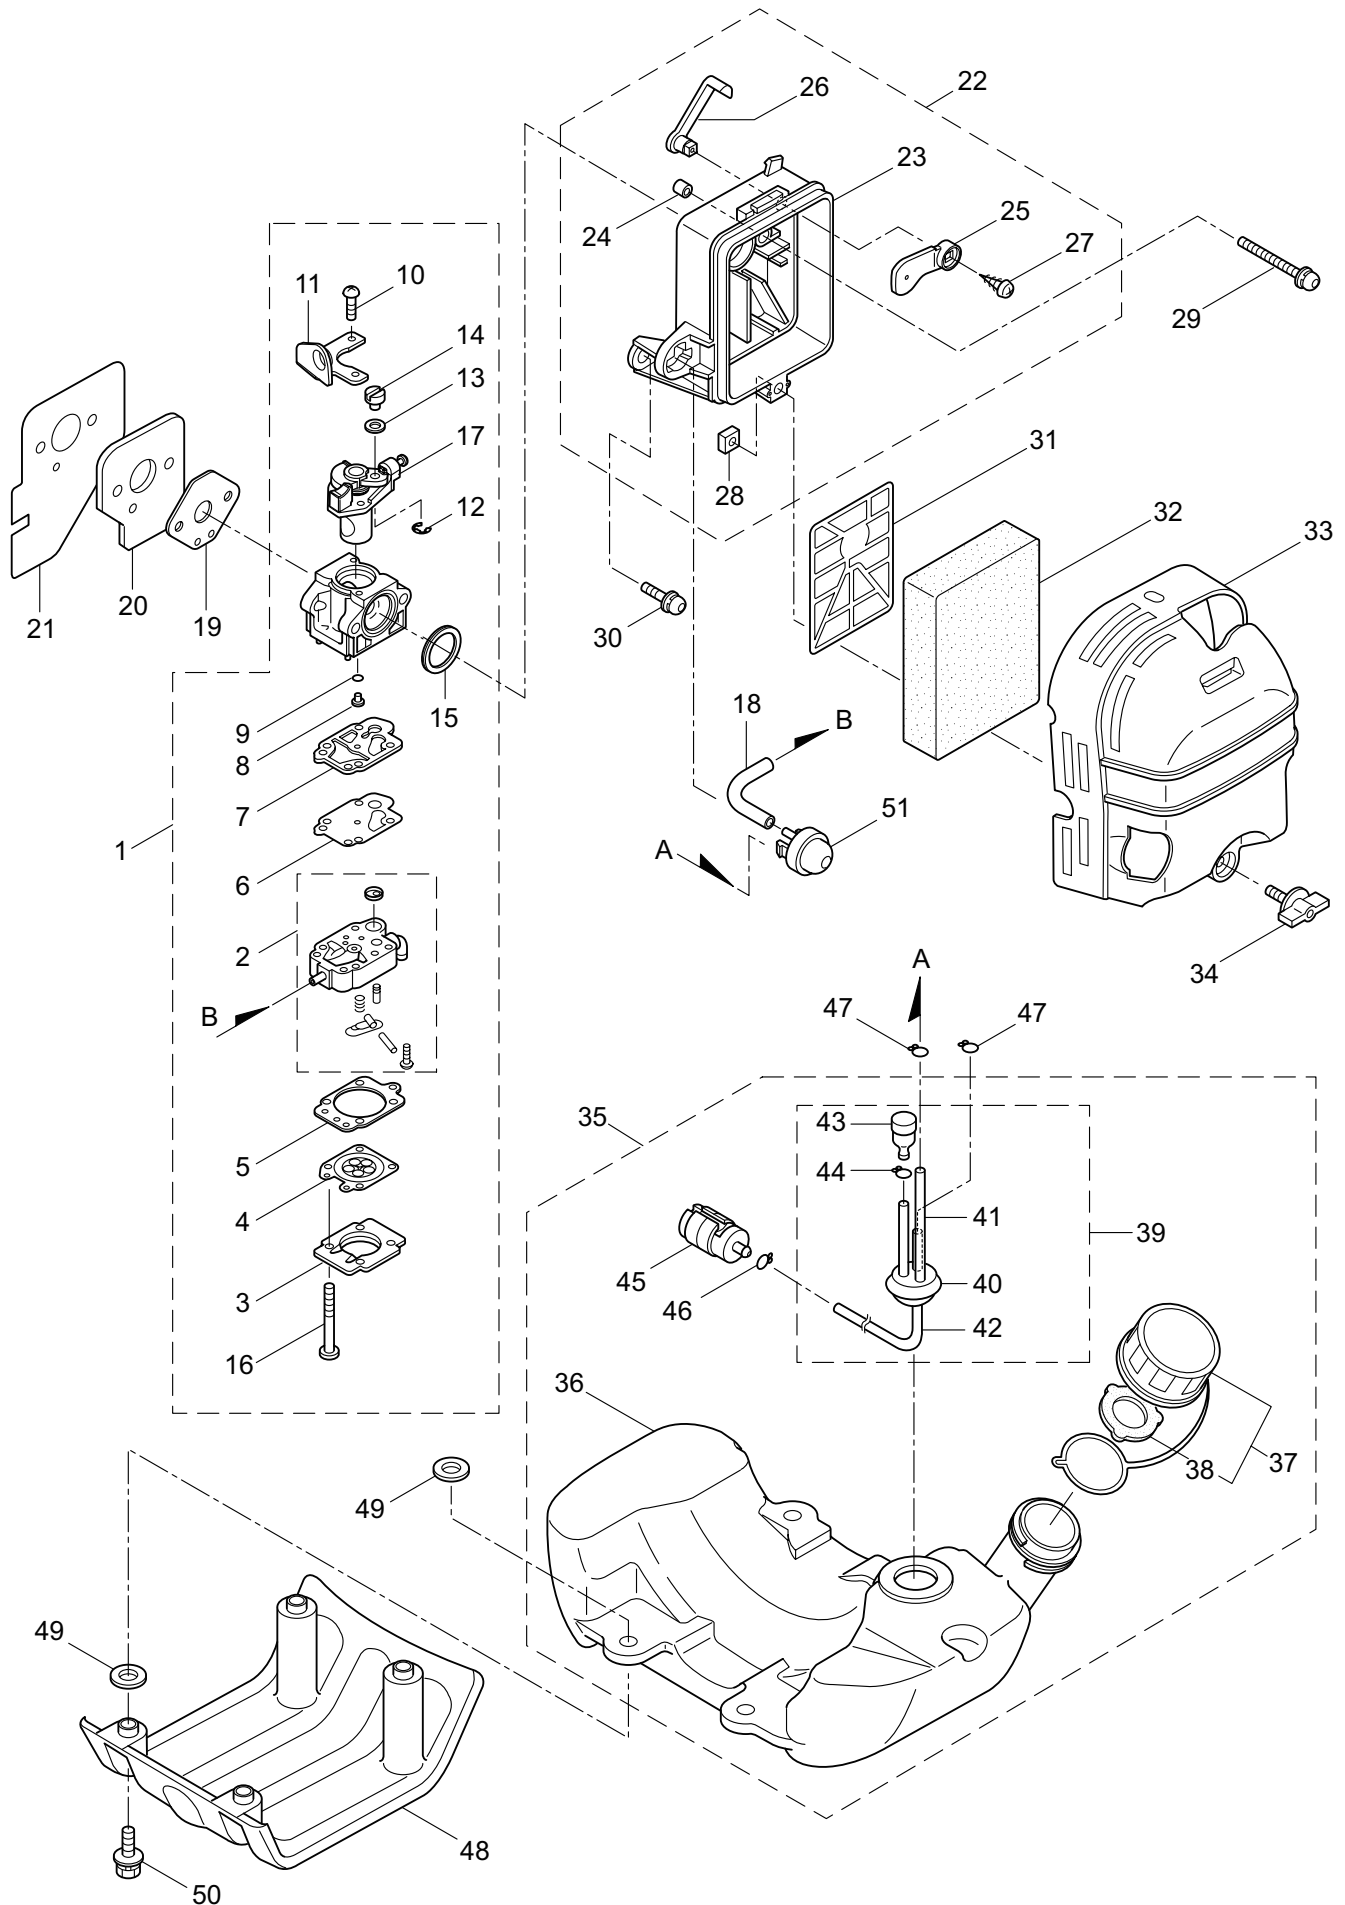

4. BCV5020-01
CARBURETOR, FUEL TANK

Ref. No.	Part No.	Part Name	Q'ty	Remarks
4-1	289725	Carburetor Ass'y	1	Incl.2-17 New gasket required
4-2	283124	Pump Body	1	
4-3	263726	Cover Plate	1	
4-4	283905	Diaphragm, Meterring	1	
4-5	263727	Gasket	1	
4-6	262994	Diaphragm,Fuel Pump	1	
4-7	282576	Gasket	1	
4-8	287061	Main Jet	1	
4-9	261871	O-Ring	1	
4-10	261875	Screw	2	
4-11	264677	Bracket	1	
4-12	261876	E-Ring	1	
4-13	264678	Washer	1	
4-14	261658	Swivel	1	
4-15	261657	Packing	1	
4-16	263737	Screw	4	
4-17	287728	Throttle Valve	1	
4-18	282512	Fuel Pipe	1	
4-19	282301	Gasket	1	
4-20	283086	Divider	1	
4-21	283087	Gasket	1	
4-22	282302	Case Ass'y	1	Incl.23-28
4-23	282303	Case Body	1	
4-24	282484	Sleeve	3	
4-25	282304	Valve	1	
4-26	282305	Lever	1	
4-27	269032	Screw	1	
4-28	269423	Nut	1	
4-29	262720	Cap Screw	2	M5x55
4-30	264807	Cap Screw	1	M5x16
4-31	282481	Plate	1	
4-32	282306	Element	1	
4-33	282307	Cleaner Cover	1	
4-34	281438	Knob	1	
4-35	282309	Fuel Tank Ass'y	1	Incl.36-46
4-36	282310	Fuel Tank	1	
4-37	281564	Fuel Tank Cap Ass'y	1	Incl.38
4-38	269377	Gasket	1	
4-39	282312	Fuel Pipe Ass'y	1	Incl.40-44
4-40	268065	Grommet	1	
4-41	282511	Return Pipe	1	
4-42	262649	Fuel Pipe	1	
4-43	261590	Breather	1	
4-44	261117	Clip	1	
4-45	267328	Fuel Filter Ass'y	1