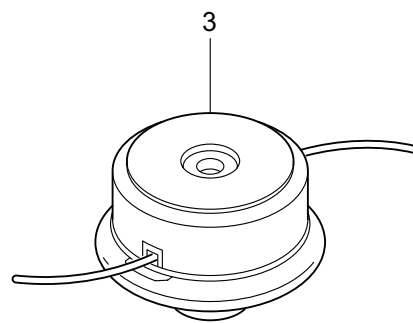

5. BCV5020-01
ACCESSORIES

Ref. No.	Part No.	Part Name	Q'ty	Remarks
5-1	232905	Mowing Blade	1	305x25.4xt3
5-2	232907	Blade Cover	1	
5-3	232906	Semi-Auto Head (L)	1	
5-4	234586	Box Spanner	1	19x17x(+)
5-5	212300	Lever Handle	1	6X100L
5-6	219433	Wrench	1	5mm
5-7	234591	Instruction Manual	1	FR/IT/DE
5-8	234630	Instruction Manual	1	GB/ES/PT
5-9	235681	Instruction Manual	1	VLS
5-10	235922	Instruction Manual	1	RU/RO/PL