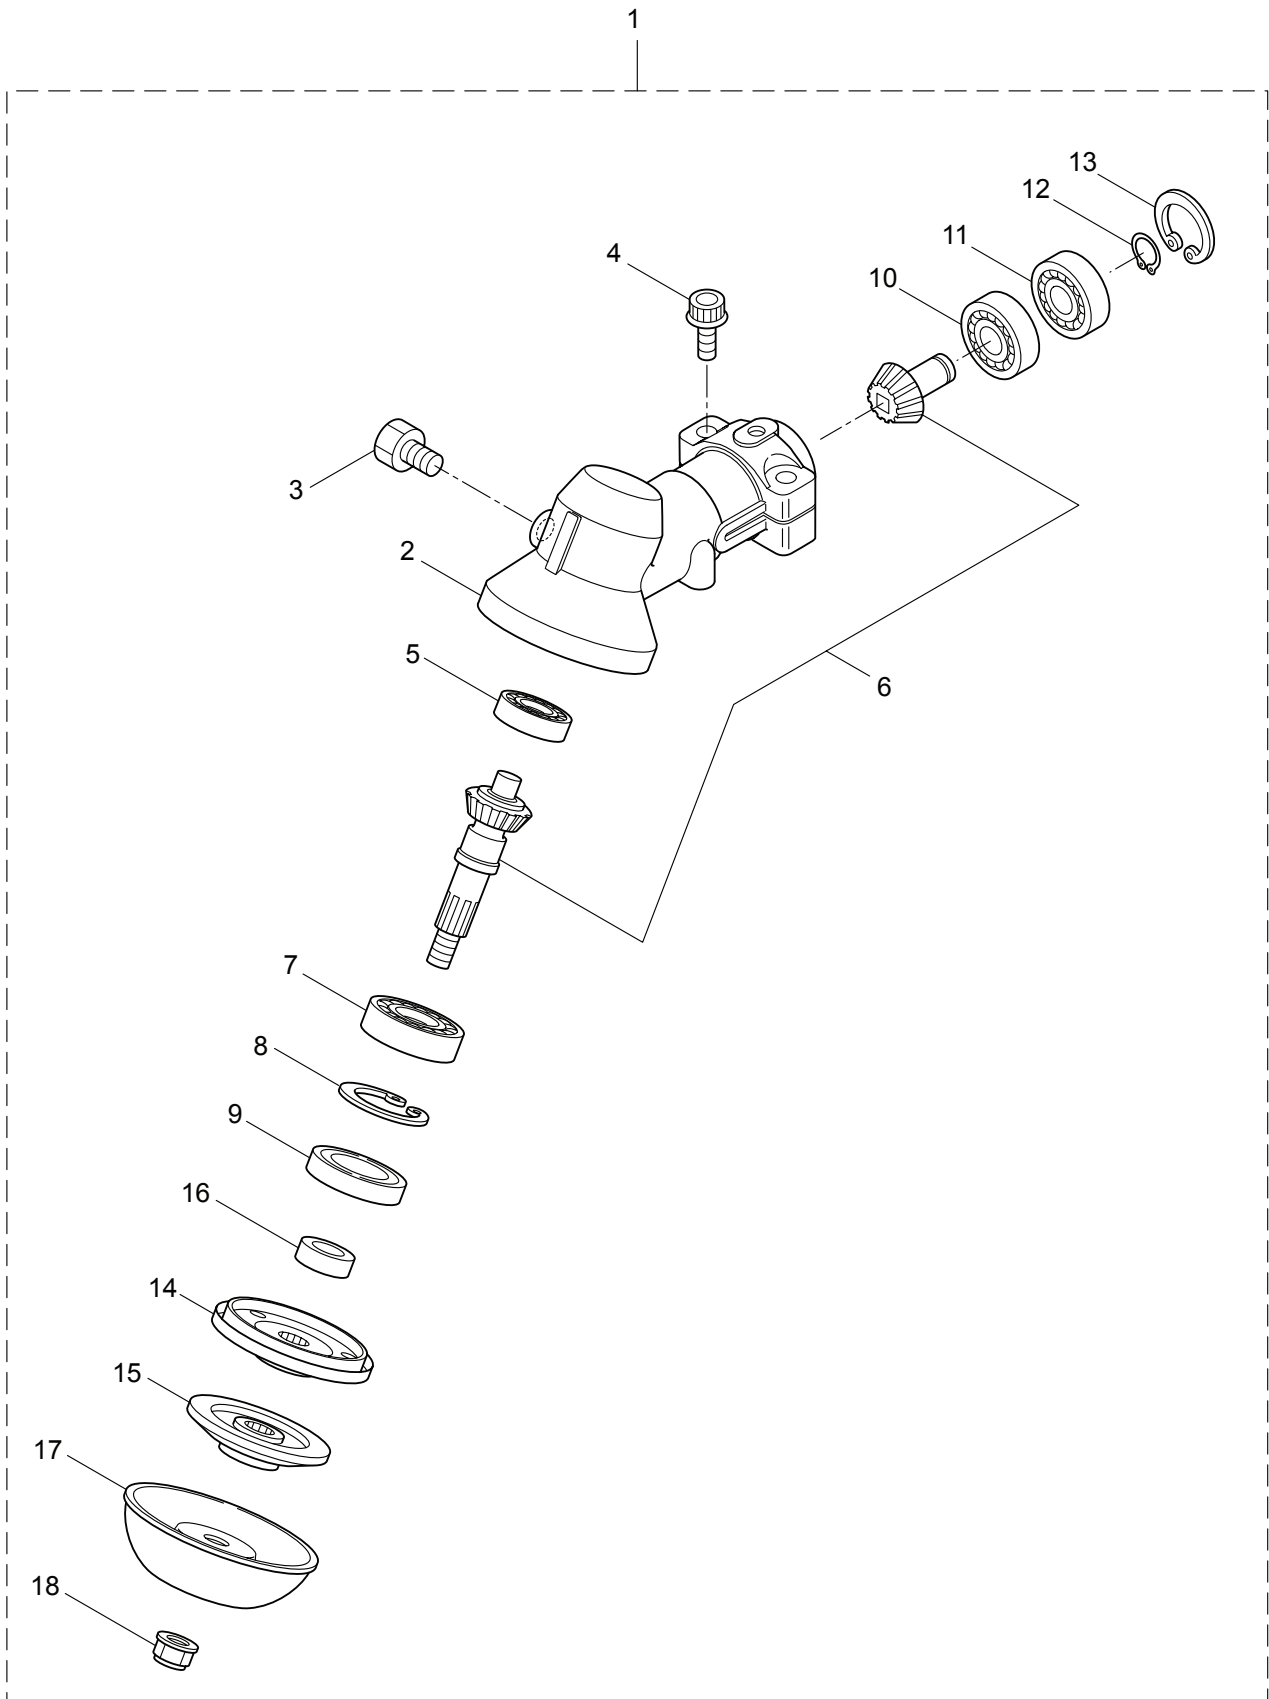

2. BCV5020-01
GEARCASE

Ref. No.	Part No.	Part Name	Q'ty	Remarks
2-1	232060	Gearcase Ass'y	1	Incl.2-18
2-2	232045	Gearcase	1	
2-3	234109	Bolt	1	M8x8
2-4	232059	Cap Screw	2	M6x25
2-5	014490	Bearing	1	#6000
2-6	234833	Gear Set	1	
2-7	012544	Bearing	1	#6202
2-8	012380	Snap Ring	1	#35
2-9	232049	Oil Seal	1	D21355
2-10	014490	Bearing	1	#6000
2-11	106933	Bearing	1	#6000Z
2-12	014210	Snap Ring	1	#10
2-13	054676	Snap Ring	1	#26
2-14	234508	Bracket A Ass'y	1	
2-15	234509	Bracket B	1	
2-16	234510	Collar	1	15x21x8
2-17	232053	Stabilizer	1	
2-18	232061	Blade Locking Nut	1	M12x1.25