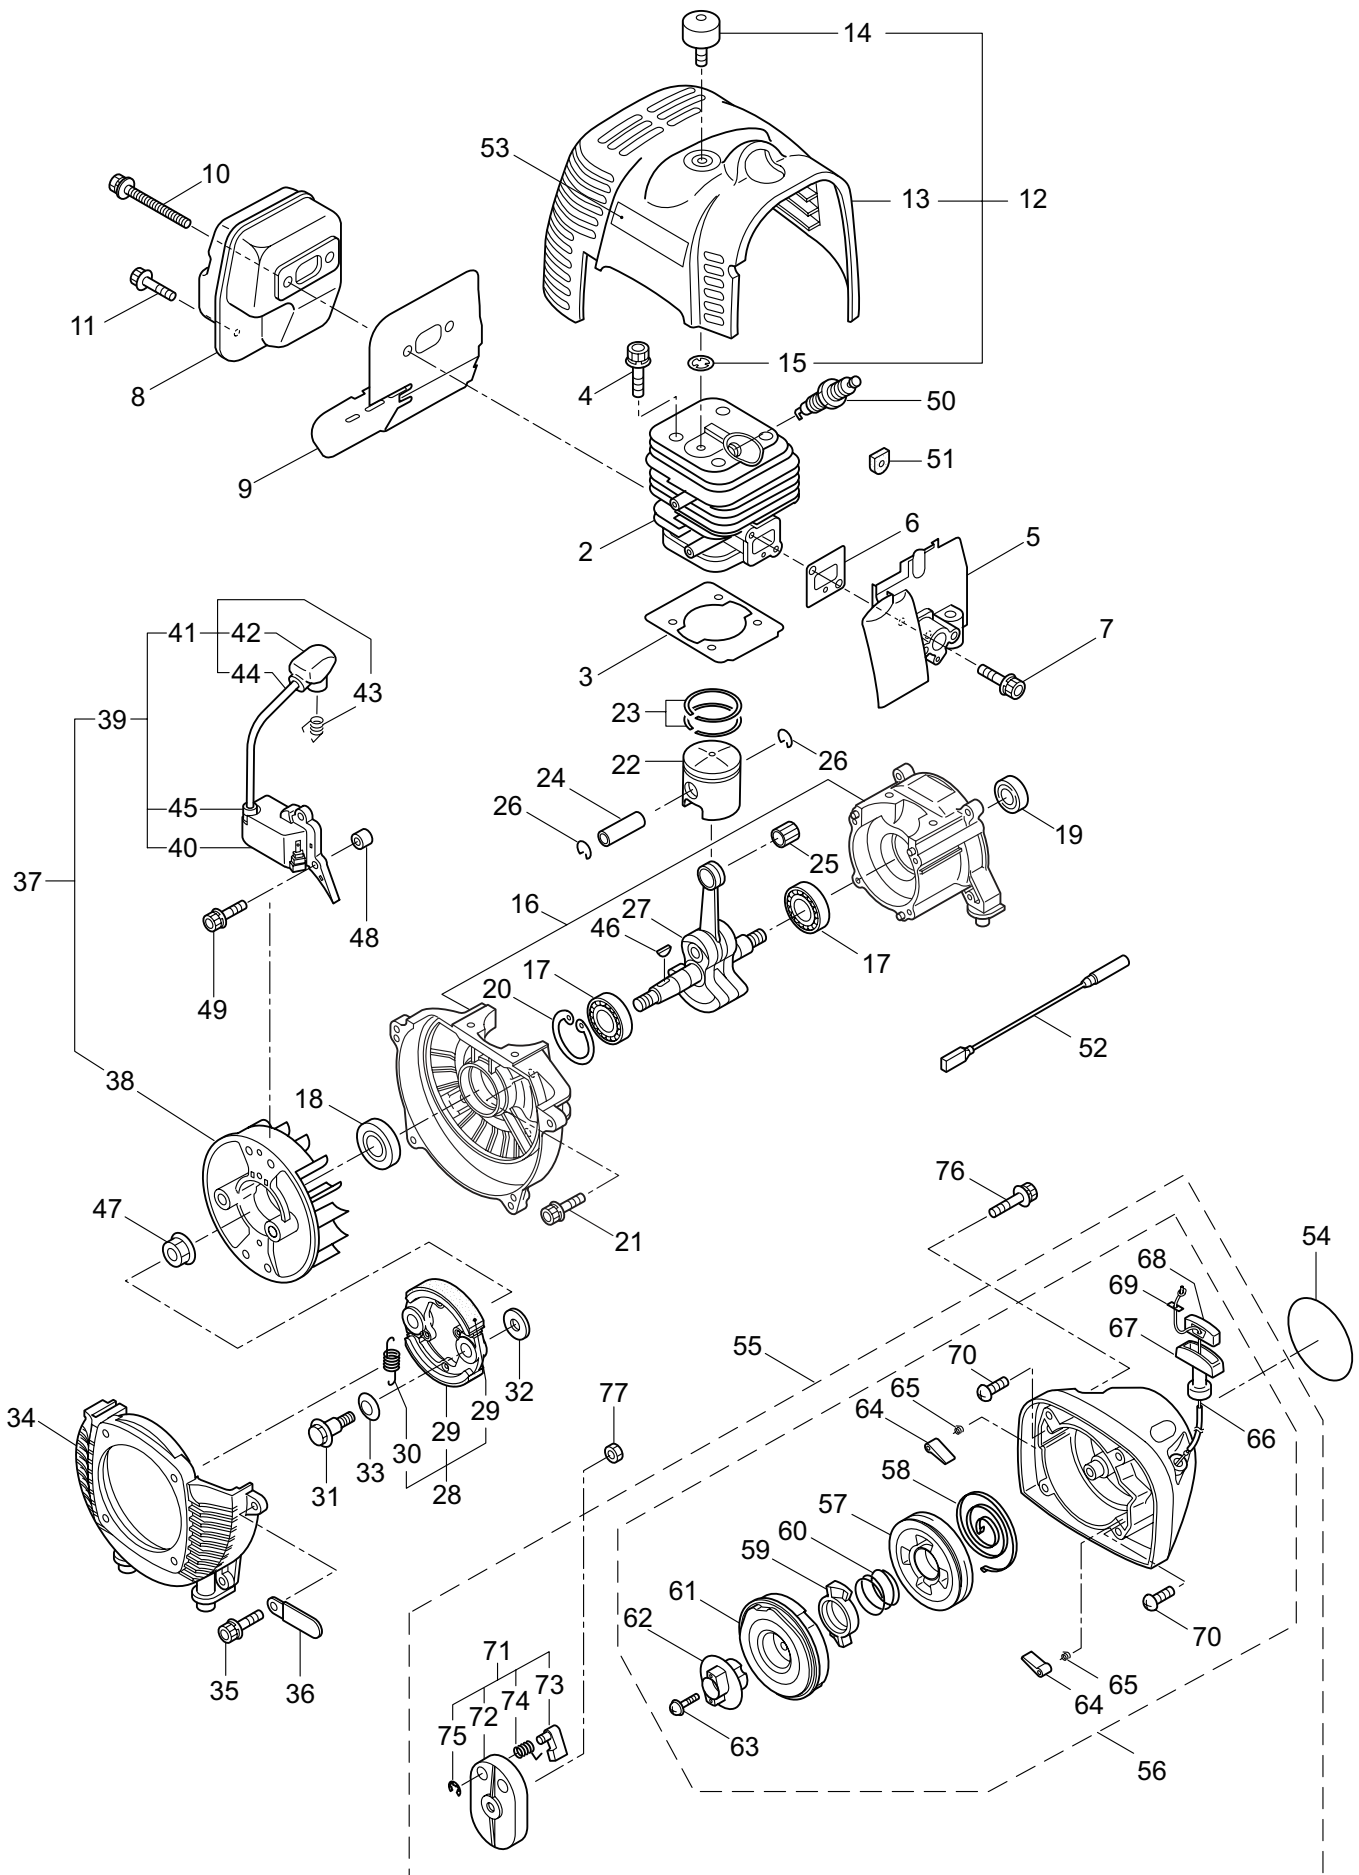

3. BCV5020-01
ENGINE

Ref. No.	Part No.	Part Name	Q'ty	Remarks
3-1	859173	Engine	1	NE500/39
3-2	283076	Cylinder	1	New gasket required
3-3	282259	Gasket	1	
3-4	261612	Cap Screw	4	M5x30
3-5	282261	Insulator	1	New gasket required
3-6	286715	Gasket	1	
3-7	267290	Cap Screw	2	M5x20
3-8	282264	Muffler Comp	1	
3-9	282271	Gasket	1	
3-10	266713	Cap Screw	2	M5x60
3-11	283315	Screw	1	M5x12W-12
3-12	286390	Top Cover Ass'y	1	Incl.13-15
3-13	282274	Top Cover	1	
3-14	285843	Knob	1	
3-15	286362	Washer	1	M6
3-16	282277	Crankcase	1	
3-17	262658	Bearing	2	#6202C3
3-18	262660	Oil Seal	1	TC15357
3-19	262565	Oil Seal	1	ISCD15257
3-20	012380	Snap Ring	1	#35
3-21	261612	Cap Screw	4	M5x30
3-22	283675	Piston	1	
3-23	282941	Piston Ring	2	(2)Required
3-24	262749	Piston Pin	1	
3-25	262659	Bearing,Needle	1	KTV111414EG01B2
3-26	262479	Clip,Piston Pin	2	
3-27	283038	Crankshaft/Conn.Rod Ass'y	1	
3-28	286905	Clutch Ass'y	1	Incl.29,30
3-29	286906	Clutch Shoe	2	(2)Required
3-30	286907	Spring, Clutch	1	
3-31	287092	Cap Screw	2	M8x1.25
3-32	262683	Washer	2	8x22xt1.2
3-33	262682	Wave Washer	2	
3-34	287145	Fan Cover	1	
3-35	261250	Cap Screw	4	M5x20
3-36	287245	Clamp	1	
3-37	287792	Magneto Ass'y	1	Incl.38-45
3-38	287793	Rotor/Fan	1	
3-39	287794	Ignition Coil Ass'y	1	Incl.40-45
3-40	287795	Coil	1	
3-41	282290	Spark Plug Wire Ass'y	1	Incl.42-44
3-42	282292	Plug Boot	1	
3-43	261075	Connector	1	
3-44	282291	Spark Plug Wire	1	
3-45	261072	Cap	1