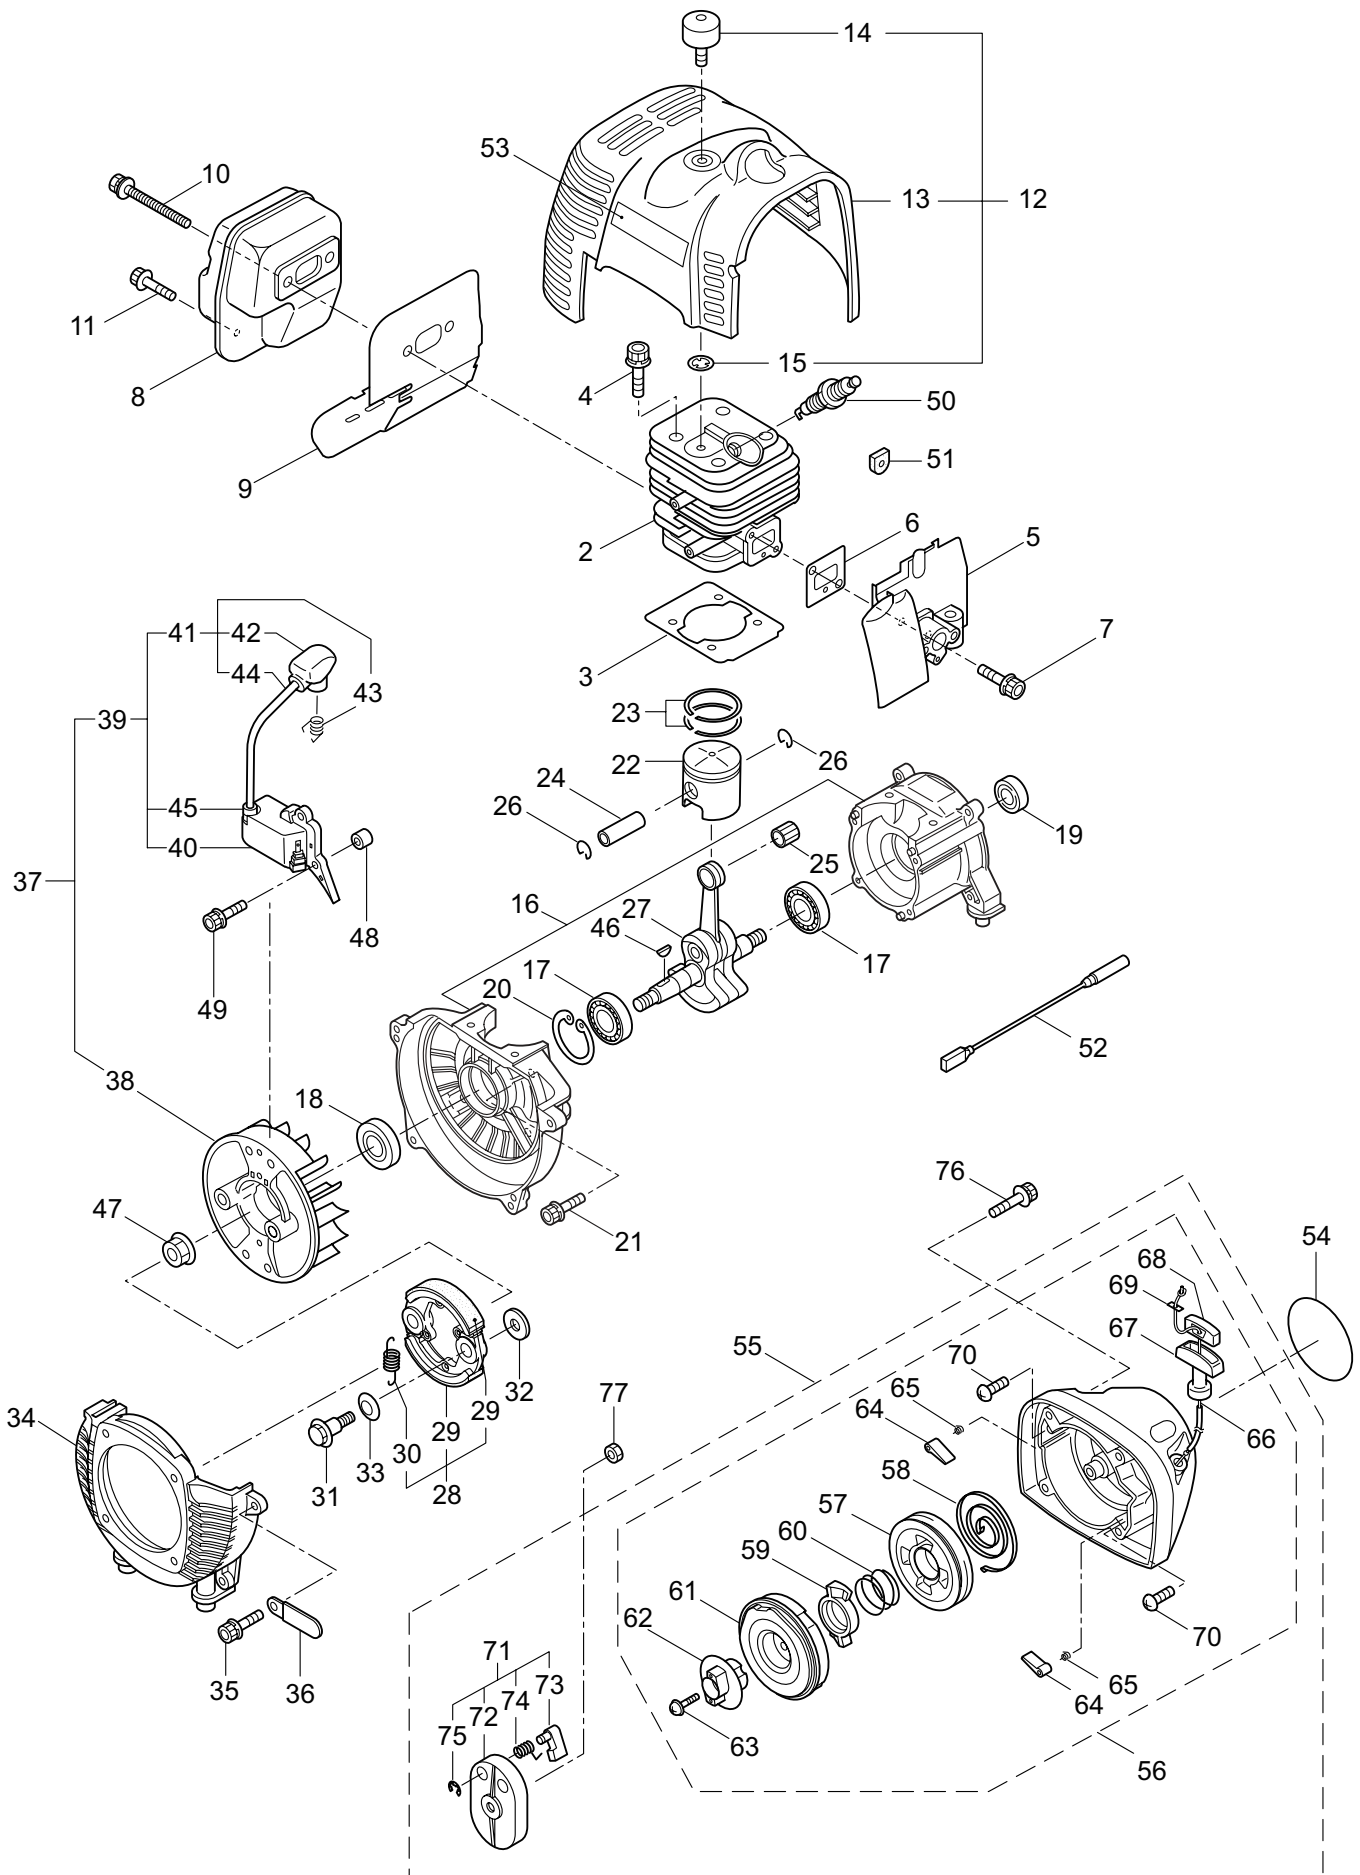

3. BCV5020-01
ENGINE

Ref. No.	Part No.	Part Name	Q'ty	Remarks
3-46	261076	Woodruff Key	1	3x10
3-47	262731	Nut,Rotor	1	M10
3-48	280381	Spacer	2	
3-49	283669	Cap Screw	2	M4x25
3-50	262483	Spark Plug	1	NGK BPMR6Y
3-51	281172	Grommet	1	
3-52	263804	Lead	1	
3-53	265694	Label	1	
3-54	289789	Label	1	
3-55	287917	Recoil Starter Ass'y	1	Incl.56-75
3-56	287918	Starter Ass'y	1	Incl.57-70
3-57	280994	Pulley	1	
3-58	280995	Spiral Spring	1	
3-59	280996	Pawl	1	
3-60	280997	Return Spring	1	
3-61	283123	Spring Comp	1	
3-62	280999	Plate	1	
3-63	281000	Set Screw	1	
3-64	281001	Pawl	2	
3-65	281002	Return Spring	2	
3-66	281004	Starter Rope	1	
3-67	262633	Starter Grip	1	
3-68	262981	Cap	1	
3-69	281005	Rope Stopper	1	
3-70	282622	Screw	2	
3-71	282623	Starter Pulley Ass'y	1	Incl.72-75
3-72	282282	Starter Pulley	1	
3-73	262636	Pawl	2	
3-74	262637	Return Spring	2	
3-75	262638	E-Ring	2	
3-76	261607	Cap Screw	4	M5x16
3-77	126990	Nut	1	M8