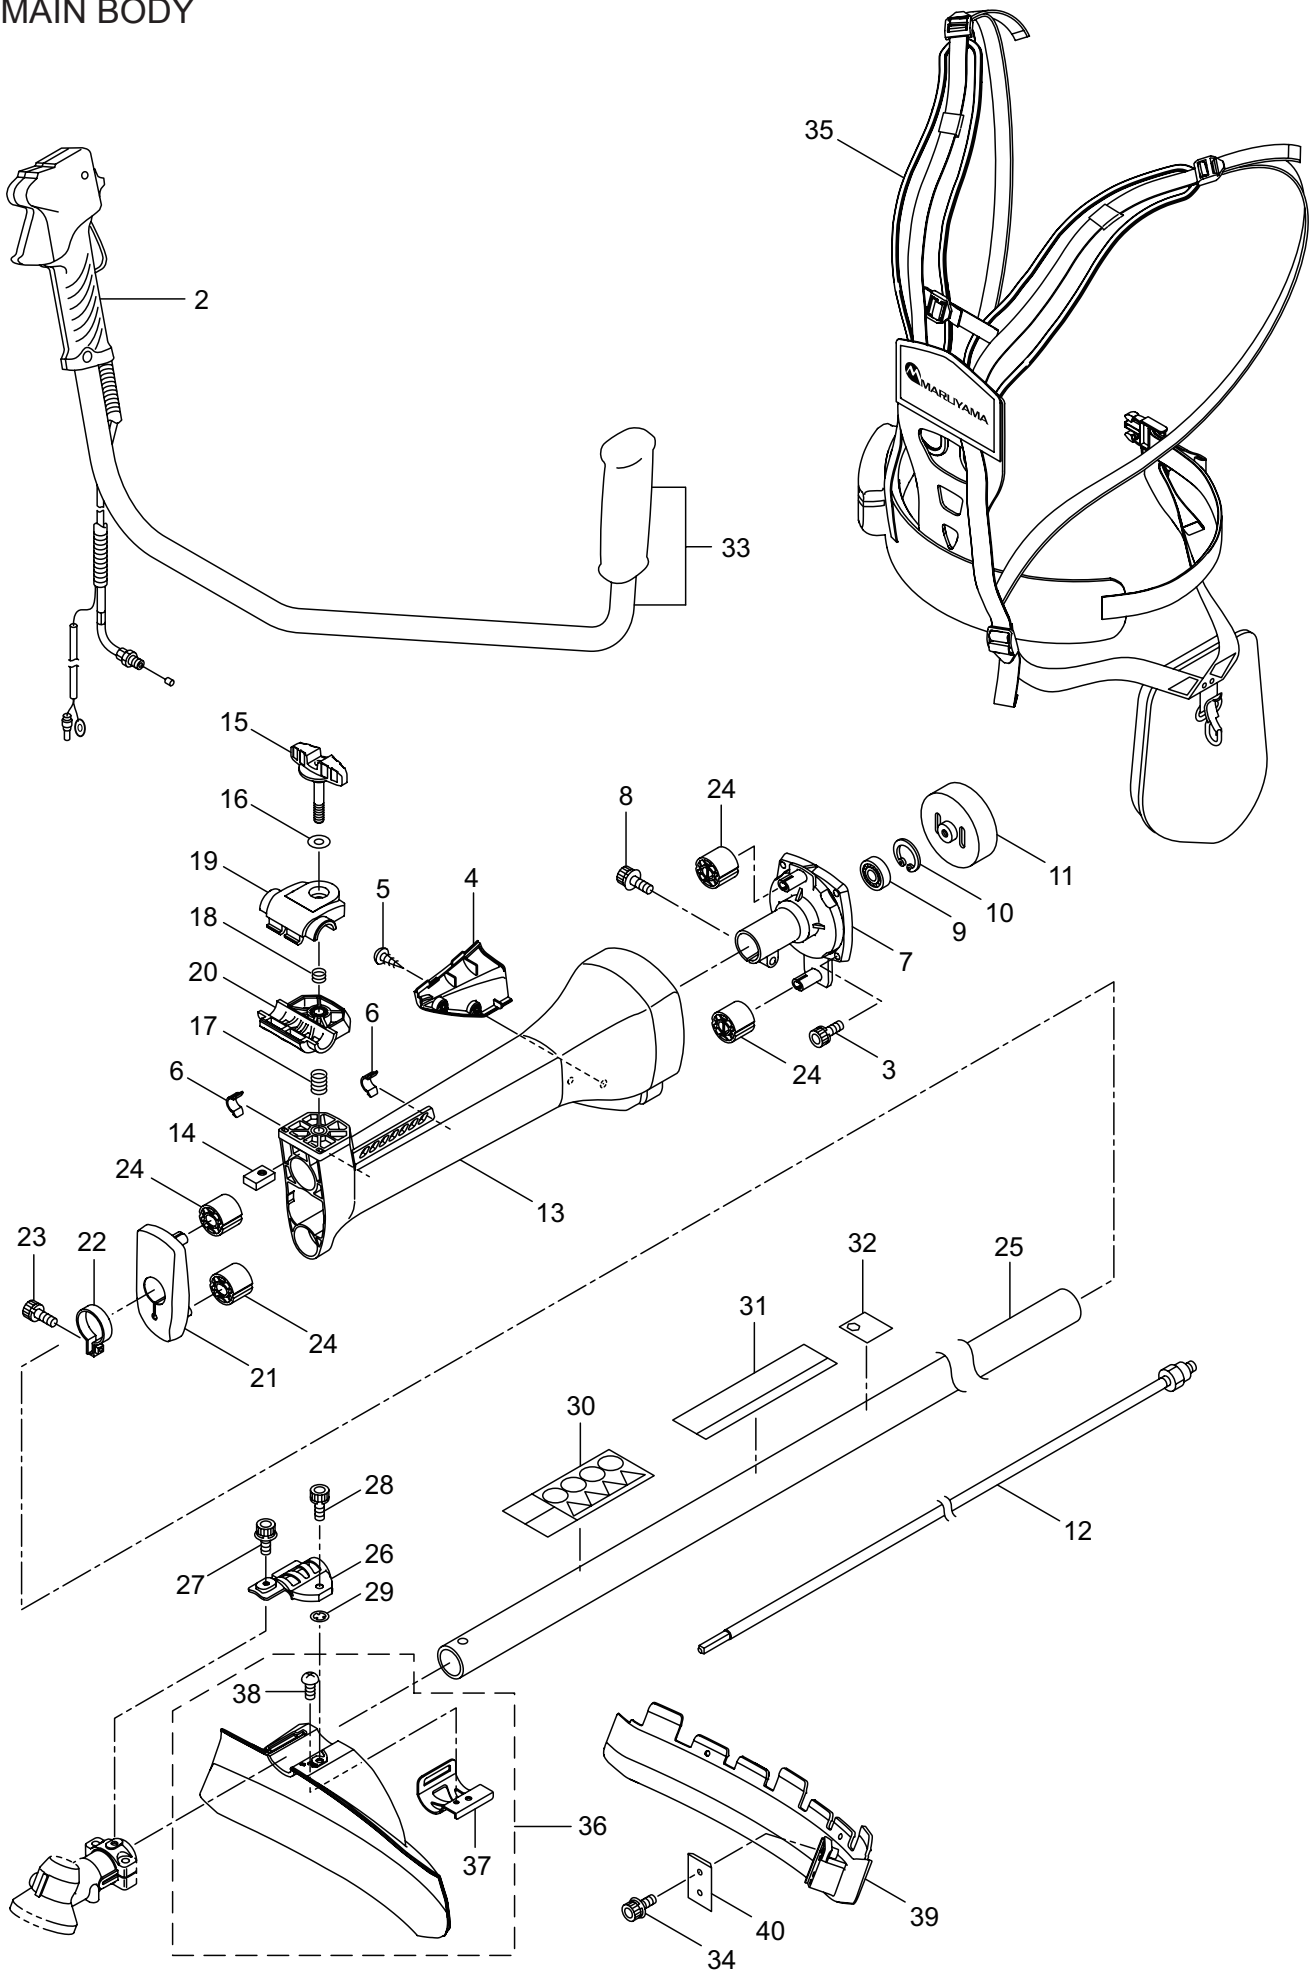

PARTS LIST

BCV5020-01

CONTENTS

1. MAIN BODY	1 ~ 2
2. GEARCASE.....	3 ~ 4
3. ENGINE	5 ~ 8
4. CARBURETOR, FUEL TANK	9 ~ 12
5. ACCESSORIES	13 ~ 14

2016. 02.

MARUYAMA

P/N 524247

1. BCV5020-01
MAIN BODY

Ref. No.	Part No.	Part Name	Q'ty	Remarks
1-1	718557	BCV5020-01	1	
1-2	232908	Throttle Trigger	1	
1-3	219113	Cap Screw	4	M6x20
1-4	231909	Cover	1	
1-5	280144	Tapping Screw	2	
1-6	231910	Clip	2	
1-7	231920	Clutch Case	1	
1-8	217138	Bolt	1	M6x25
1-9	140474	Bearing	1	#620ZZ
1-10	012380	Snap Ring	1	#35
1-11	230704	Clutch Drum Comp	1	78xM8
1-12	230703	Driveshaft	1	8x1572L
1-13	231906	Body	1	
1-14	231911	Nut	1	M8 17x25x8
1-15	231912	Knob	1	
1-16	127216	Washer	1	M8
1-17	231913	Spring	1	15.6x25.5L
1-18	231914	Spring	1	13.8x15L
1-19	231915	Bracket A	1	
1-20	231916	Bracket B	1	
1-21	231917	Bracket	1	
1-22	231918	Band	1	t2.0
1-23	219113	Cap Screw	1	M6x20
1-24	231919	Bushing	4	
1-25	231923	Driveshaft Tube	1	
1-26	231997	Plate	1	
1-27	261607	Cap Screw	1	M5x16
1-28	271437	Screw	1	M6x20
1-29	231704	Washer	1	6x13xt1.0
1-30	223188	Label	1	
1-31	234590	Label	1	BCV5020
1-32	225382	Label	1	
1-33	234635	Handle Ass'y	1	
1-34	232689	Screw	2	M5x16
1-35	234477	Hanging Strap Ass'y	1	
1-36	234593	Safety Cover Ass'y	1	Incl.37,38
1-37	231993	Plate	1	
1-38	233364	Screw	1	4x8
1-39	231989	Cover Extention	1	
1-40	230747	String Cutter	1	

2. BCV5020-01
GEARCASE

Ref. No.	Part No.	Part Name	Q'ty	Remarks
2-1	232060	Gearcase Ass'y	1	Incl.2-18
2-2	232045	Gearcase	1	
2-3	234109	Bolt	1	M8x8
2-4	232059	Cap Screw	2	M6x25
2-5	014490	Bearing	1	#6000
2-6	234833	Gear Set	1	
2-7	012544	Bearing	1	#6202
2-8	012380	Snap Ring	1	#35
2-9	232049	Oil Seal	1	D21355
2-10	014490	Bearing	1	#6000
2-11	106933	Bearing	1	#6000Z
2-12	014210	Snap Ring	1	#10
2-13	054676	Snap Ring	1	#26
2-14	234508	Bracket A Ass'y	1	
2-15	234509	Bracket B	1	
2-16	234510	Collar	1	15x21x8
2-17	232053	Stabilizer	1	
2-18	232061	Blade Locking Nut	1	M12x1.25