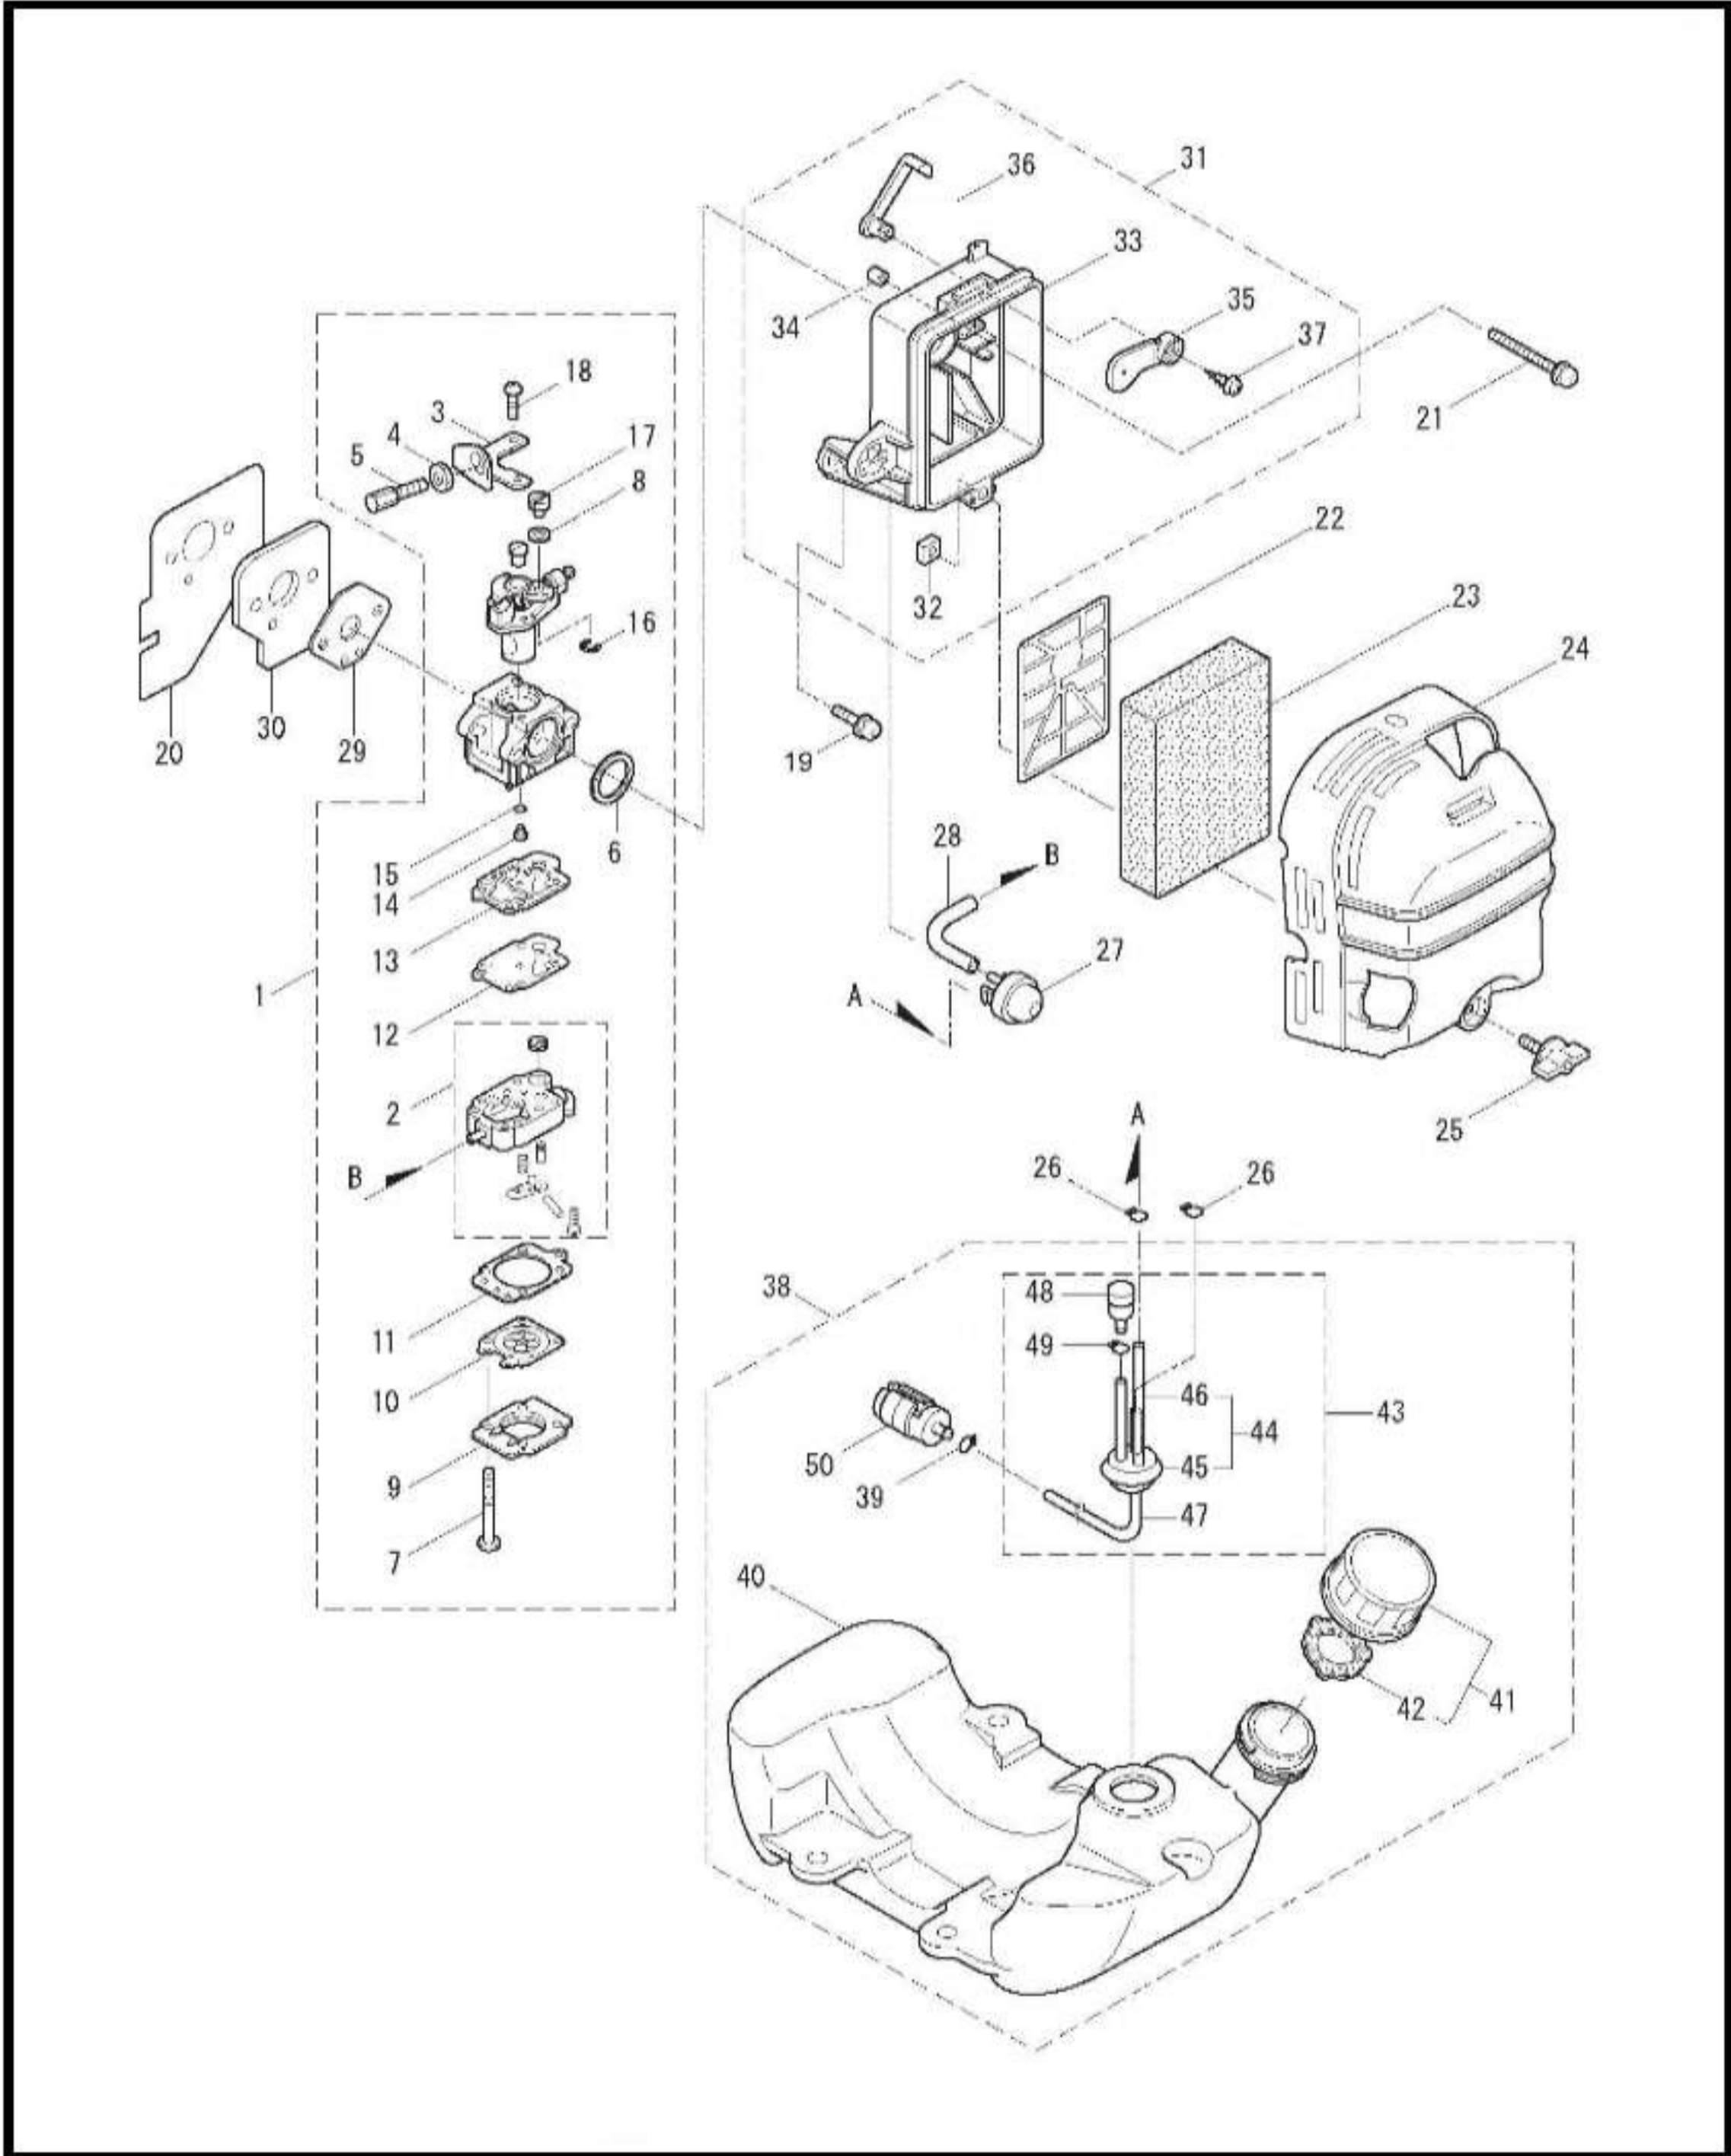

CARBURETOR AND FUEL TANK

REF #	PART #	DESCRIPTION	Q'TY.	NOTES
1	282298	Carburetor Ass'y	1	Incl.2-18 New gasket required
2	283124	Pump Body	1	
3	264677	Bracket	1	
4	261878	Nut	1	
5	263994	Adapter	1	
6	261657	Packing	1	
7	263737	Screw	4	
8	264678	Washer	1	
9	263726	Cover Plate	1	
10	268501	Diaphragm, Meterring	1	
11	263727	Gasket	1	
12	262994	Diaphragm, Fuel Pump	1	
13	282576	Gasket	1	
14	283125	Main Jet	1	
15	261871	O-Ring	1	
16	261876	E-Ring	1	
17	261658	Swivel	1	
18	261875	Screw	2	
19	264807	Cap Screw	1	M5x16
20	283087	Gasket	1	
21	262720	Cap Screw	2	M5x55
22	282481	Plate	1	
23	282306	Element	1	
24	282307	Air Cleaner Cover	1	
25	281438	Knob	1	
26	261117	Clip	2	
27	282299	Pump	1	
28	282512	Fuel Pipe	1	
29	282301	Gasket	1	
30	283086	Divider	1	
31	282302	Case Ass'y	1	Incl.32-37
32	269423	Nut	1	
33	282303	Case Body	1	
34	282484	Sleeve	3	
35	282304	Valve	1	
36	282305	Lever	1	
37	269032	Screw	1	
38	283487	Fuel Tank Ass'y	1	Incl.39-50
39	261117	Clip	1	
40	282310	Fuel Tank	1	
41	269201	Fuel Tank Cap Ass'y	1	Incl.42
42	269377	Gasket	1	
43	282312	Fuel Pipe Ass'y	1	Incl.44-49
44	282313	Pipe Ass'y	1	Incl.45,46
45	268065	Grommet	1	
46	282511	Return Pipe	1	
47	262649	Fuel Pipe	1	
48	261590	Breather	1	
49	261117	Clip	1	
50	267328	Fuel Filter Ass'y	1