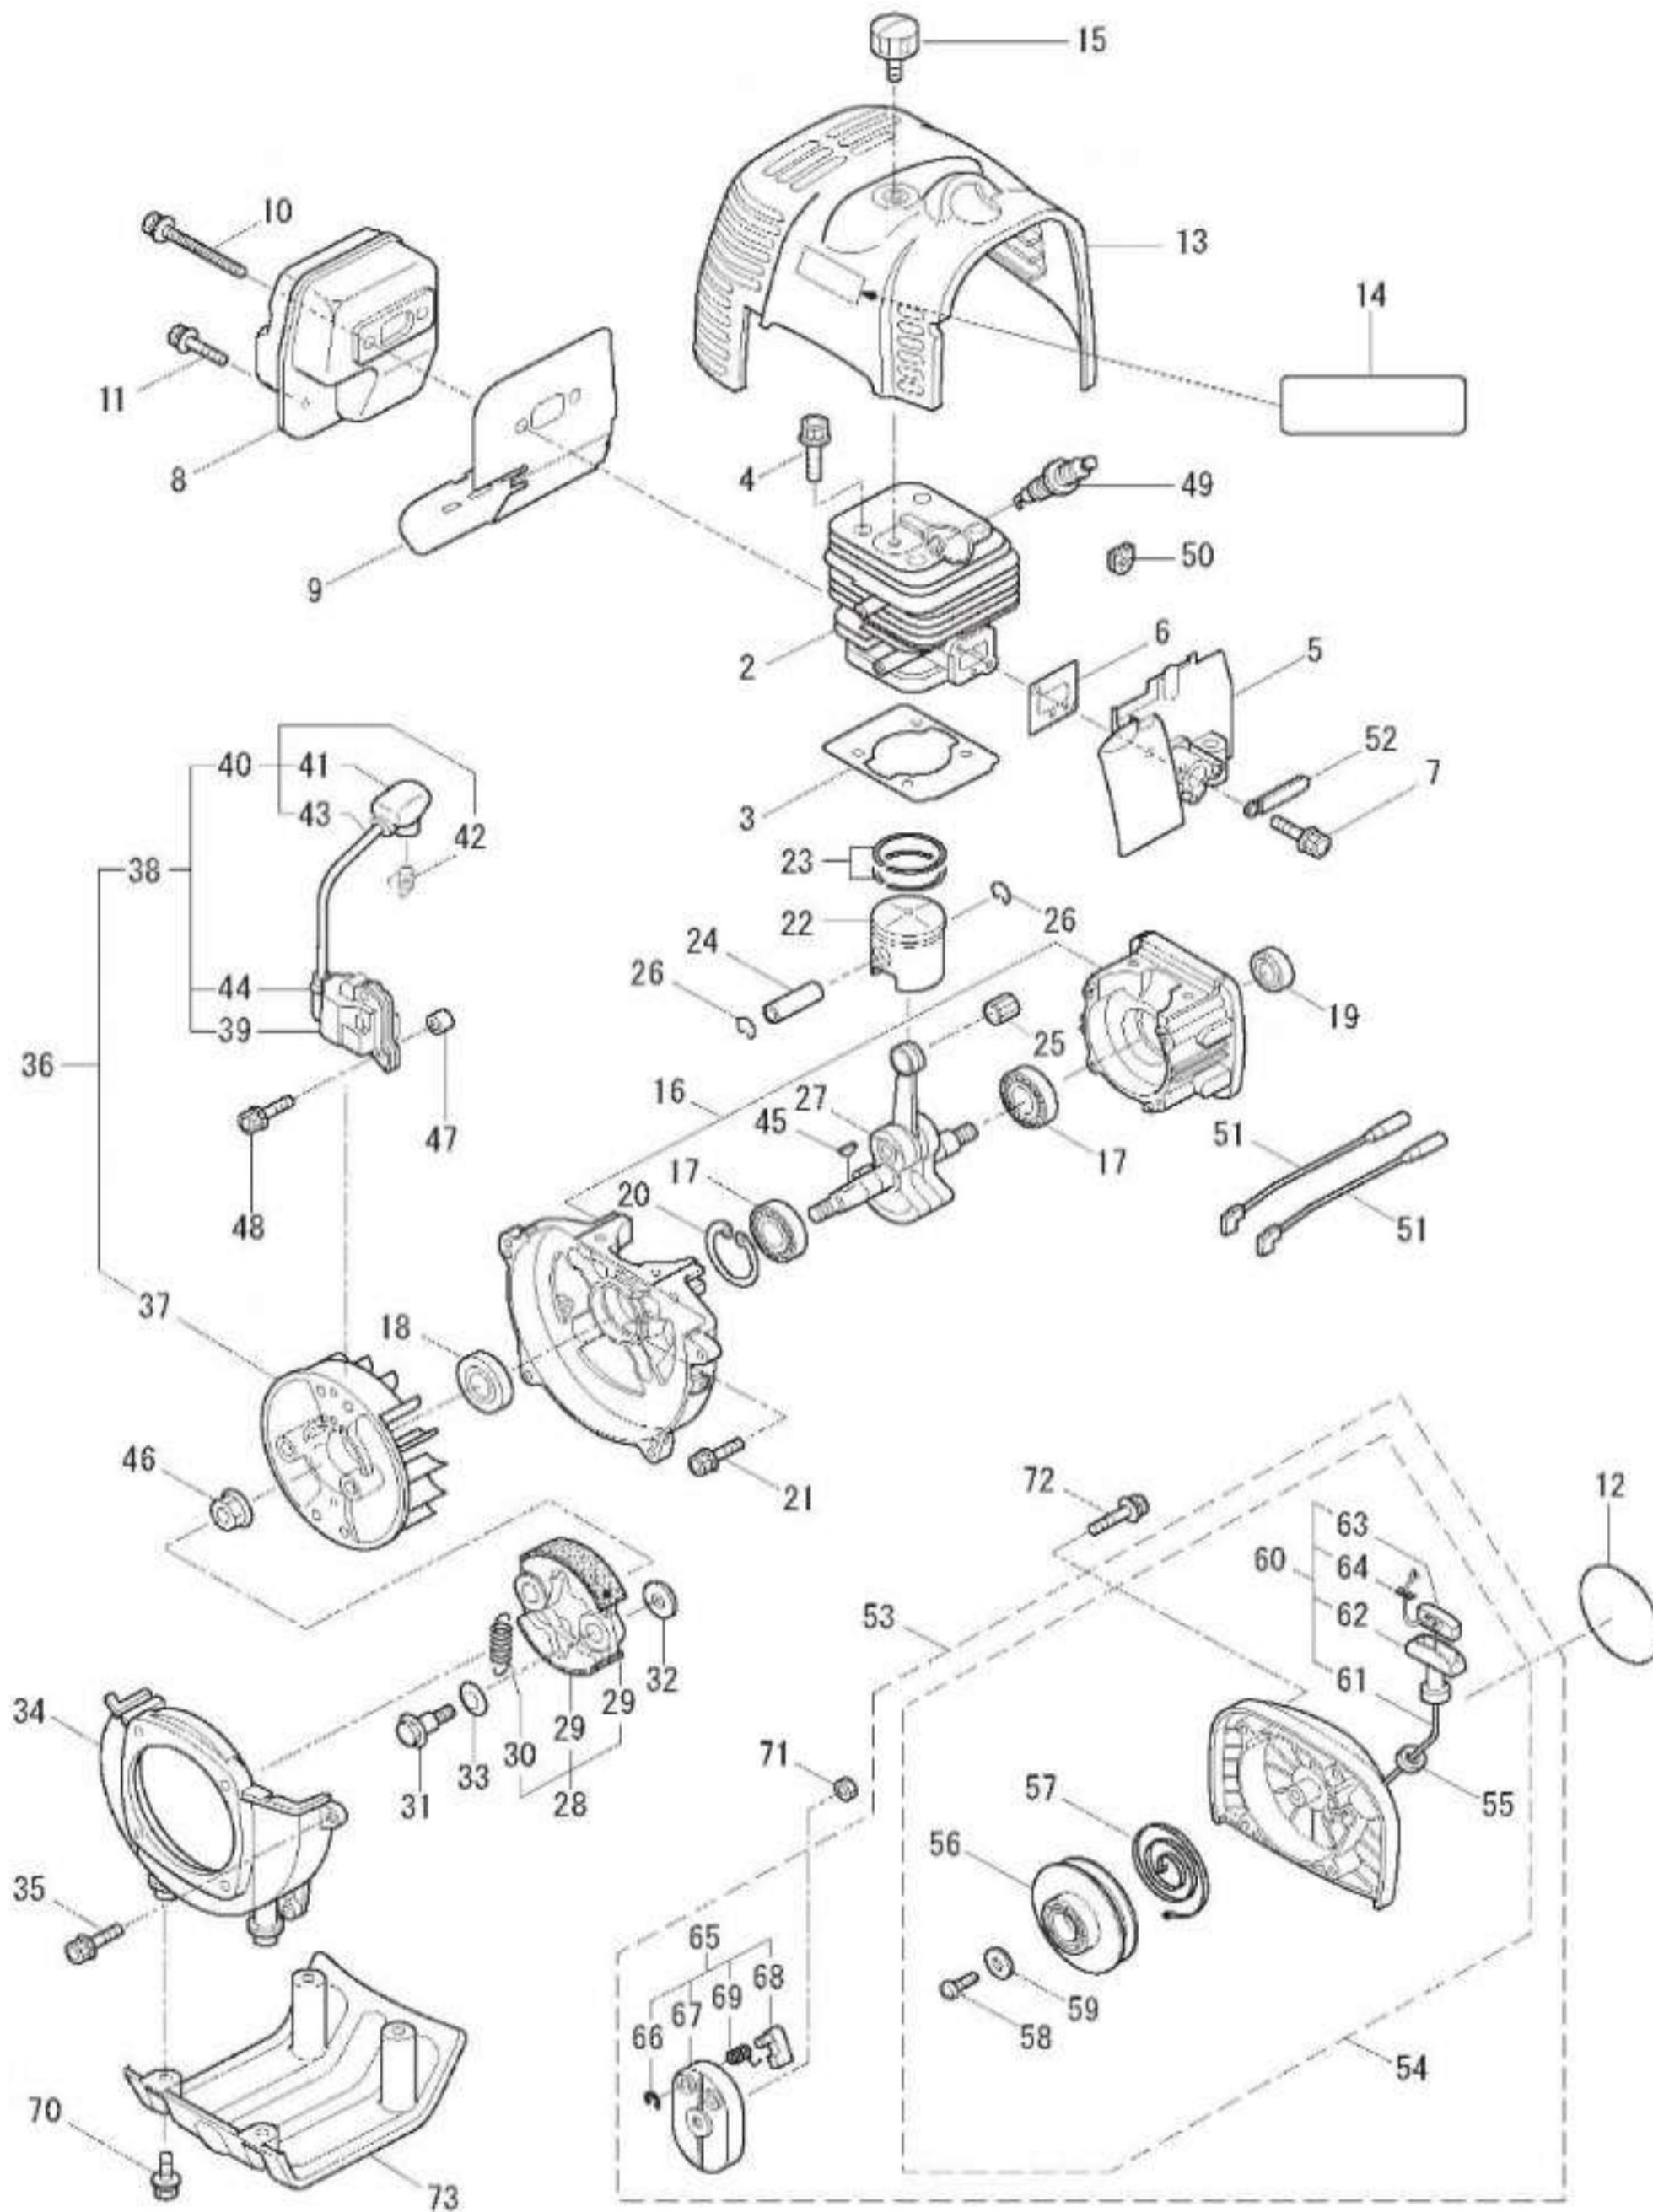

6 ILLUSTRATED PARTS LIST
BC5020H

ENGINE

REF #	PART #	DESCRIPTION	Q'TY.	NOTES
2	283076	Cylinder	1	New gasket required
3	282259	Gasket	1	
4	261612	Cap Screw	4	M5x30
5	282261	Insulator	1	New gasket required
6	282262	Gasket	1	
7	267290	Cap Screw	2	M5x20
8	282264	Muffler Comp.	1	
9	282271	Gasket	1	
10	266713	Cap Screw	2	M5x60
11	283315	Screw	1	M5x12W-12
12	283554	Label	1	MARUYAMA NE500
13	282274	TopCover	1	
14	262714	Label	1	MARUYAMA
15	262556	Knob	1	
16	282277	Crankcase	1	
17	262658	Bearing	2	#6202C3
18	262660	Oil Seal	1	TC15357
19	262565	Oil Seal	1	ISCD15257
20	012380	Snap Ring	1	#35
21	261612	Cap Screw	4	M5x30
22	283078	Piston	1	
23	282941	Piston Ring	2	(2)Required
24	262749	Piston Pin	1	
25	262659	Bearing, Needle	1	KTV111414EG01B2
26	262479	Clip, Piston Pin	2	
27	283038	Crankshaft/Conn. Rod Ass'y	1	
28	282743	Clutch Ass'y	1	Incl. 29, 30
29	282624	Clutch Shoe	2	(2)required
30	263617	Spring, Clutch	1	2.3-44.8L
31	283671	Cap Screw	2	M8x1.25
32	262683	Washer	2	8x22xt1.2
33	262682	Wave Washer	2	
34	282285	Fan Cover	1	
35	261250	Cap Screw	4	M5x20
36	282287	Magneto Ass'y	1	Incl. 37-44
37	282288	Rotor/Fan	1	
38	282289	Ignition Coil Ass'y	1	Incl. 39-44
39	267572	Coil	1	
40	282290	Spark Plug Wire Ass'y	1	Incl. 41-43
41	282292	Plug Boot	1	
42	261075	Connector	1	
43	282291	Spark Plug Wire	1	
44	261072	Cap	1	
45	261076	Woodruff Key	1	3x10