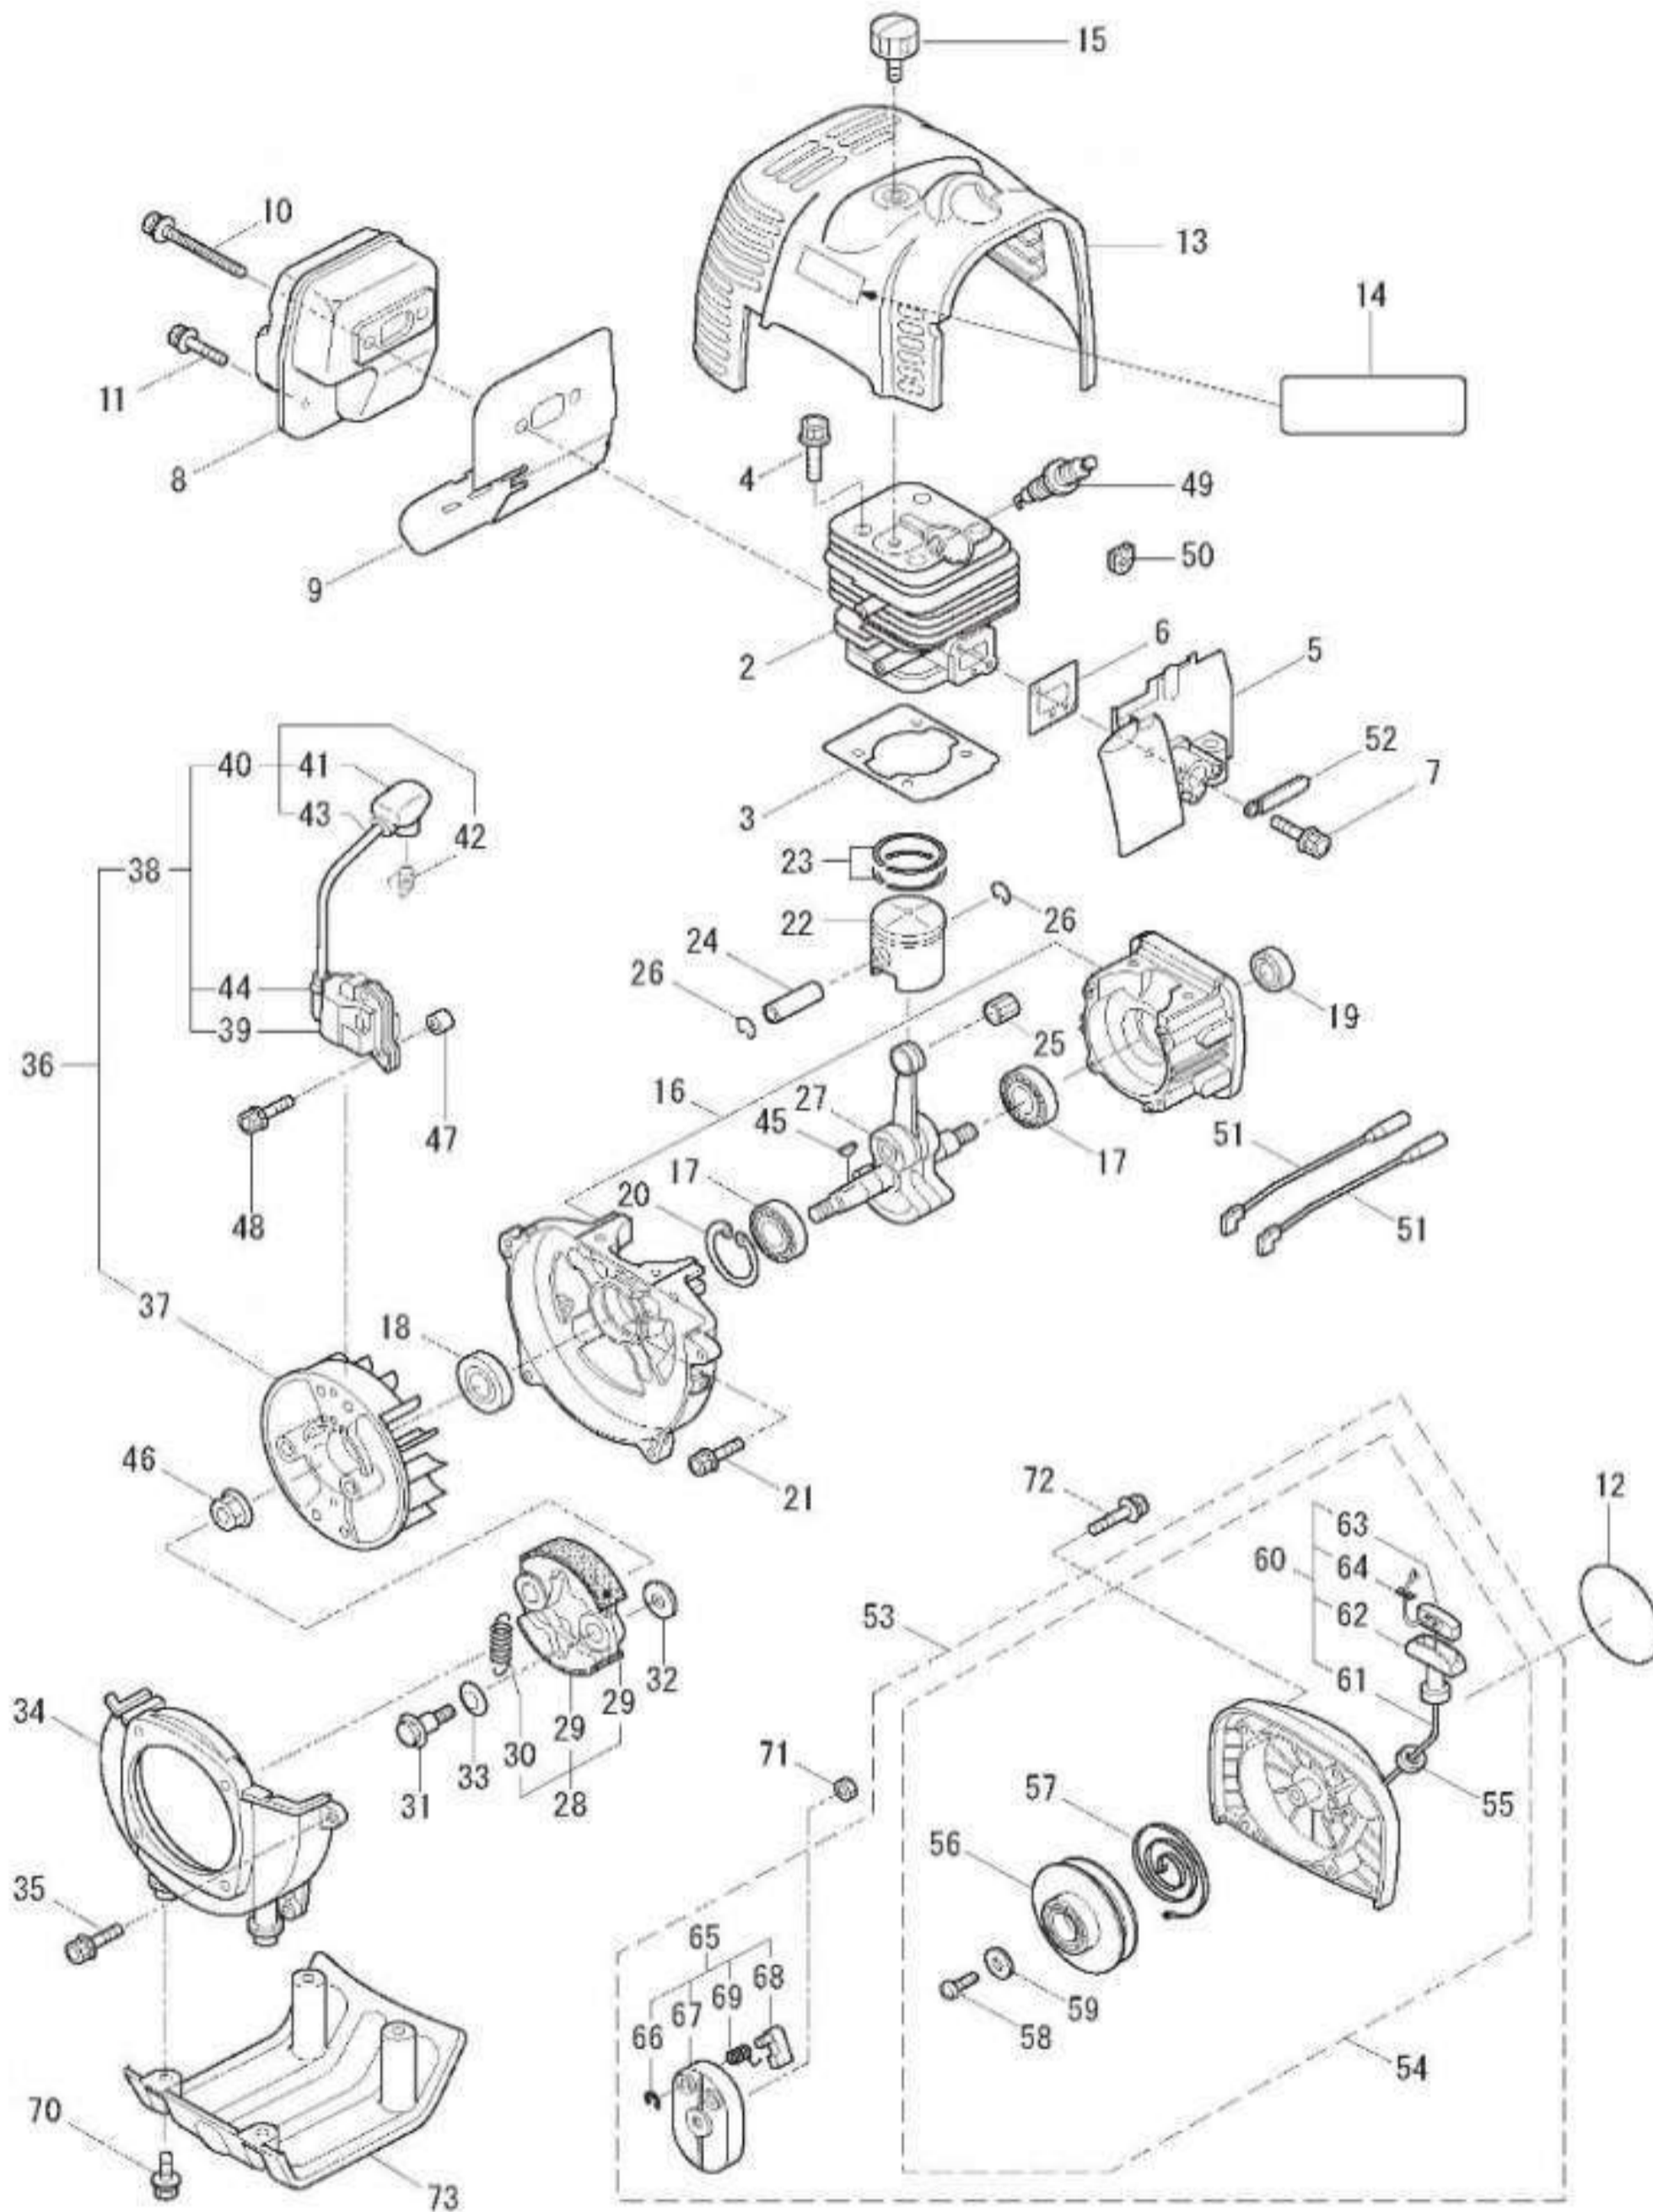

ENGINE

REF #	PART #	DESCRIPTION	Q'TY.	NOTES
46	262731	Nut,Rotor	1	M10
47	268380	Spacer	2	
48	283669	Cap Screw	2	M4x25
49	261200	Spark Plug	1	NGK BPM6Y
50	281172	Grommet	1	
51	267492	Lead	2	130L
52	264588	Clamp	1	
53	282717	Recoil Starter Ass'y	1	Incl.54-69
54	282499	Starter Ass'y	1	Incl.55-64
55	280548	Collar	1	
56	282720	Reel	1	
57	282721	Spiral Spring	1	
58	282722	Set Screw	1	
59	282723	Washer	1	
60	282724	Starter Rope Ass'y	1	Incl.61-64
61	282725	Starter Rope	1	
62	282726	Starter Grip	1	
63	282728	Cap	1	
64	282187	Stopper	1	
65	282718	Starter Pulley Ass'y	1	Incl.66-69
66	282759	E-Ring	1	
67	282729	Starter Pulley	1	
68	282730	Pawl	1	
69	282758	Return Spring	1	
70	281714	Cap Screw	4	M5x20
71	081040	Nut	1	M8
72	267191	Cap Screw	4	M5x16
73	282317	Stand	1