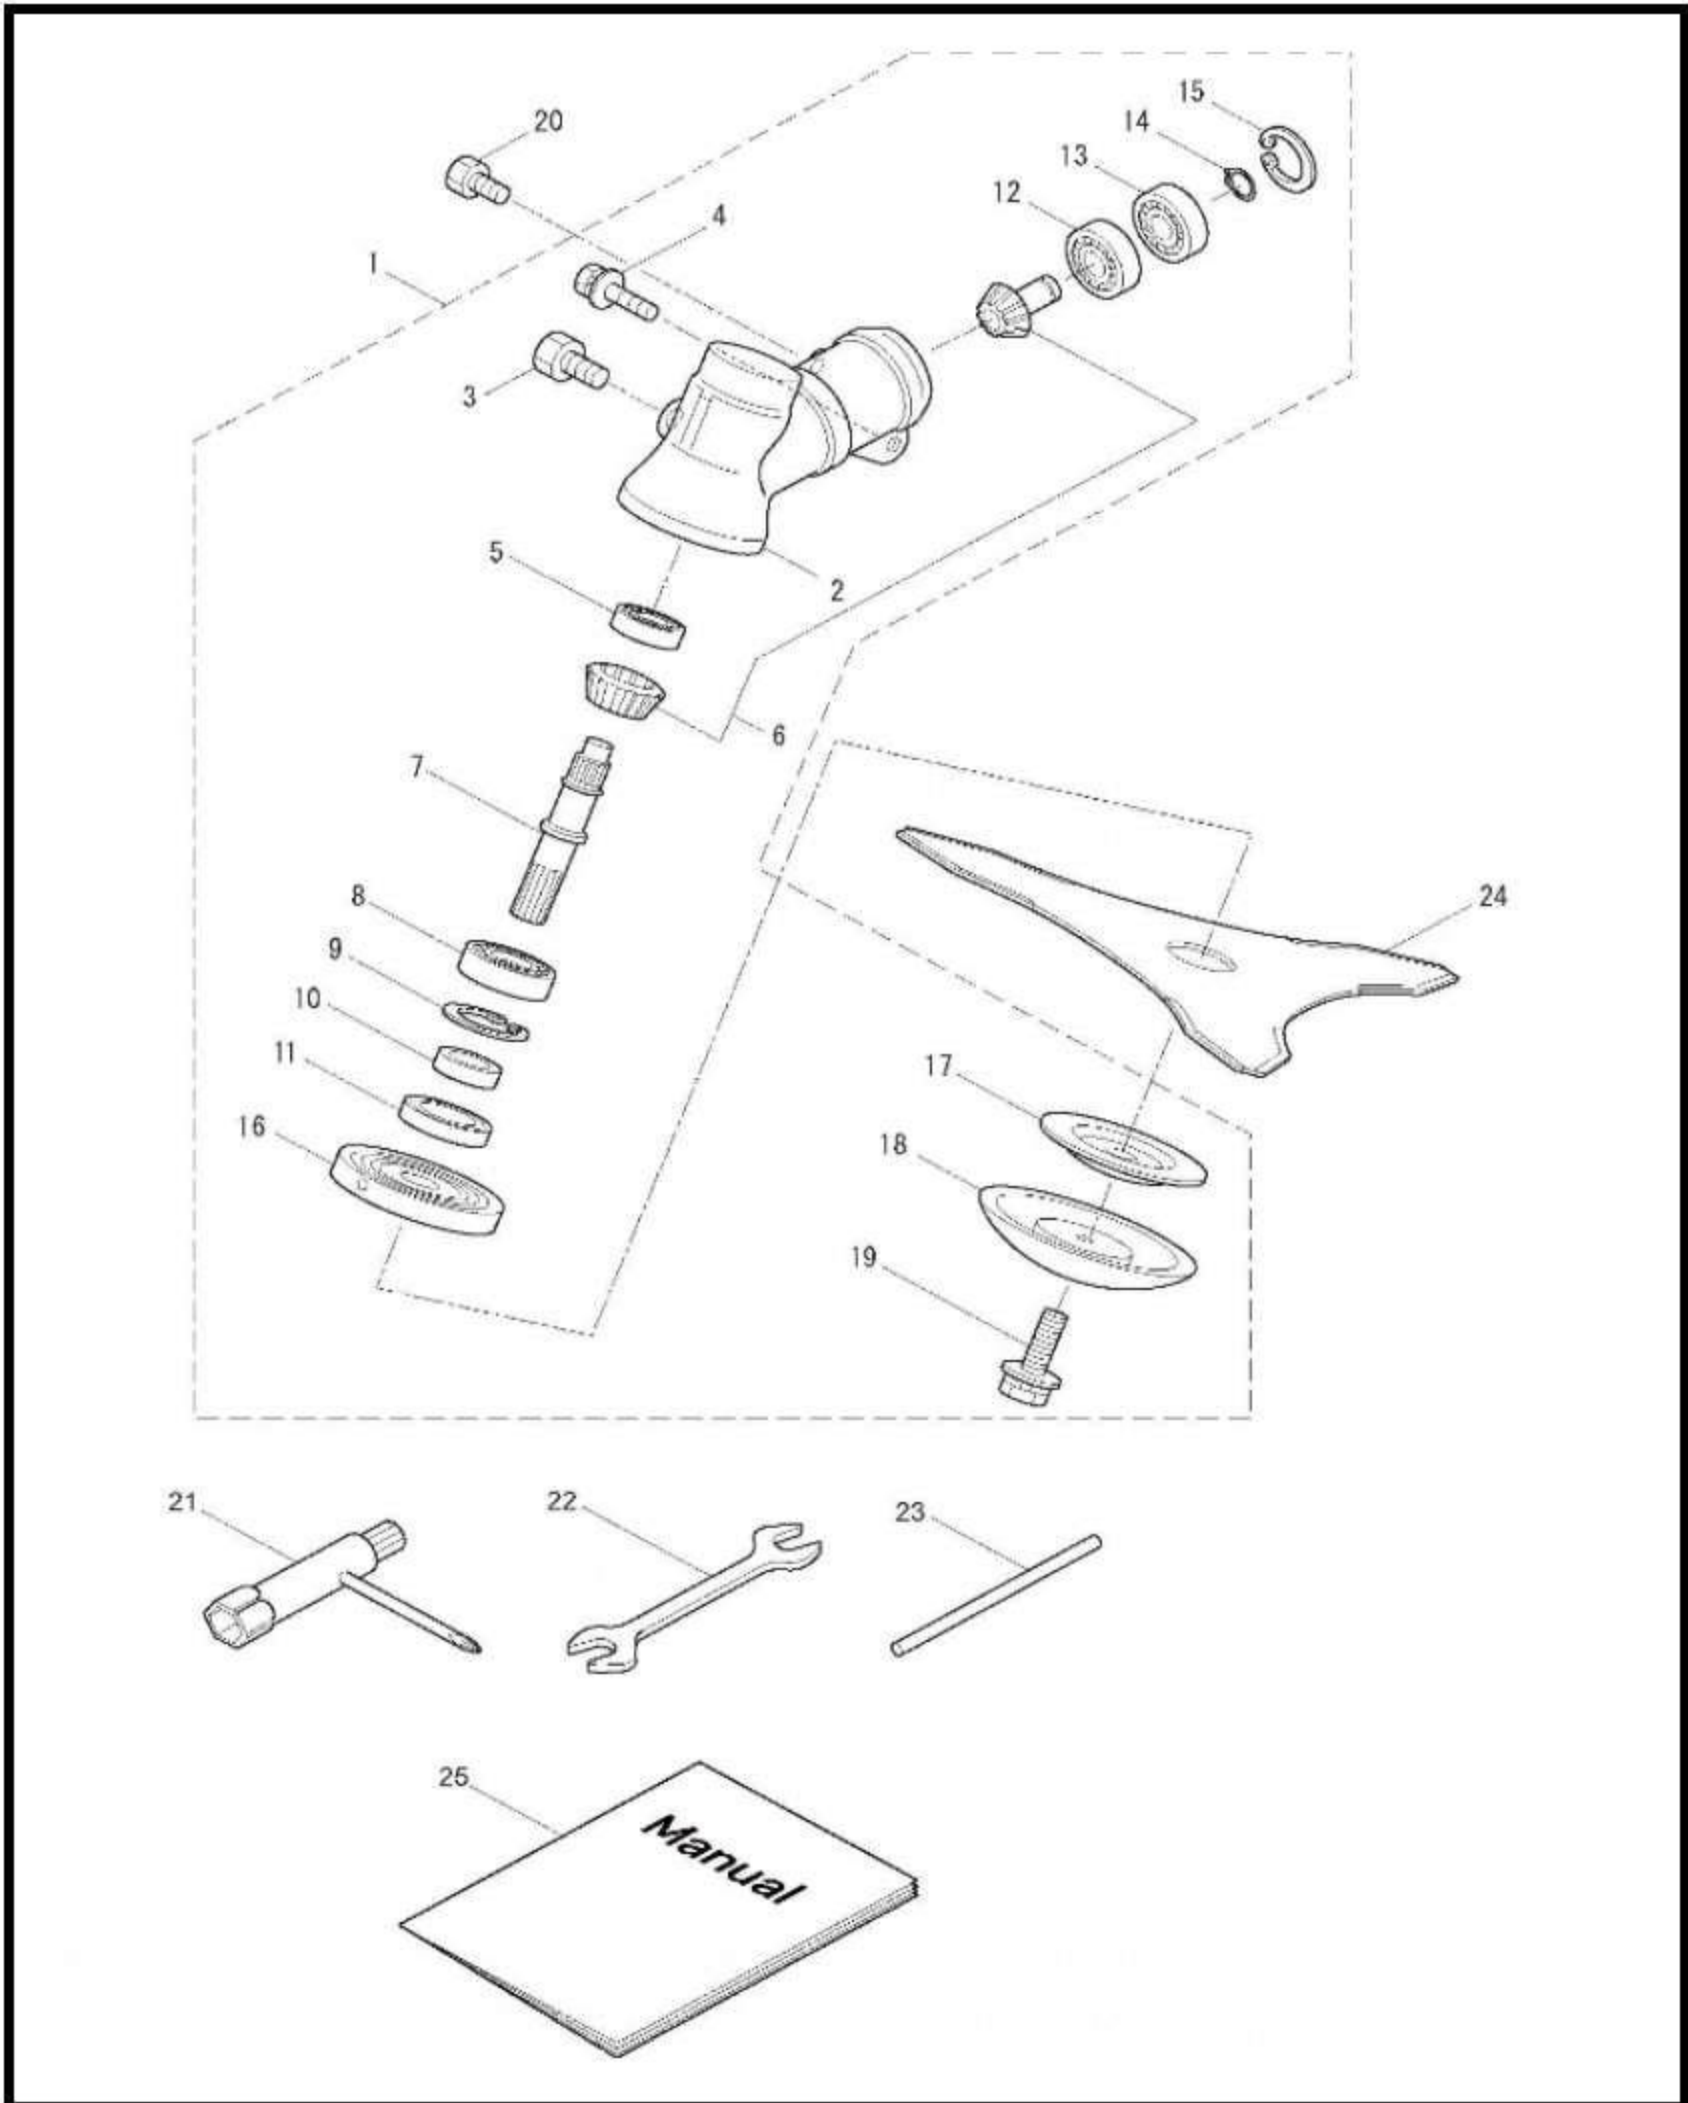

GEAR CASE

REF #	PART #	DESCRIPTION	Q'TY.	NOTES
1	226721	Gearcase Ass'y	1	Incl.2-19
2	219646	Gearcase	1	
3	089884	Bolt	1	M8x10
4	092556	Bolt	1	M6x30
5	210560	Bearing	1	#609
6	227102	Gear Set	1	
7	217057	Blade Shaft	1	
8	022009	Bearing	1	#6002
9	016732	Snap Ring	1	#32
10	212394	Collar	1	15x22x8L
11	211818	Oil Seal	1	D22 32 6
12	014490	Bearing	1	#6000
13	106933	Bearing	1	#6000Z
14	014210	Snap Ring	1	#10
15	054676	Snap Ring	1	#26
16	217060	Boss Adapter	1	
17	217061	Clamping Washer	1	
18	210308	Stabilizer	1	
19	226722	Bolt	1	M8x22,Counterclockwise
20	089747	Bolt	1	M6x12
21	210418	Box Spanner	1	13x19x(+)
22	022865	Double-ended Wrench	1	8x10
23	210181	Lever Handle	1	3.5x170L
24	227910	3-Teeth Blade	1	
25	228640	Instruction Manual	1	BC4320H/BC5020H