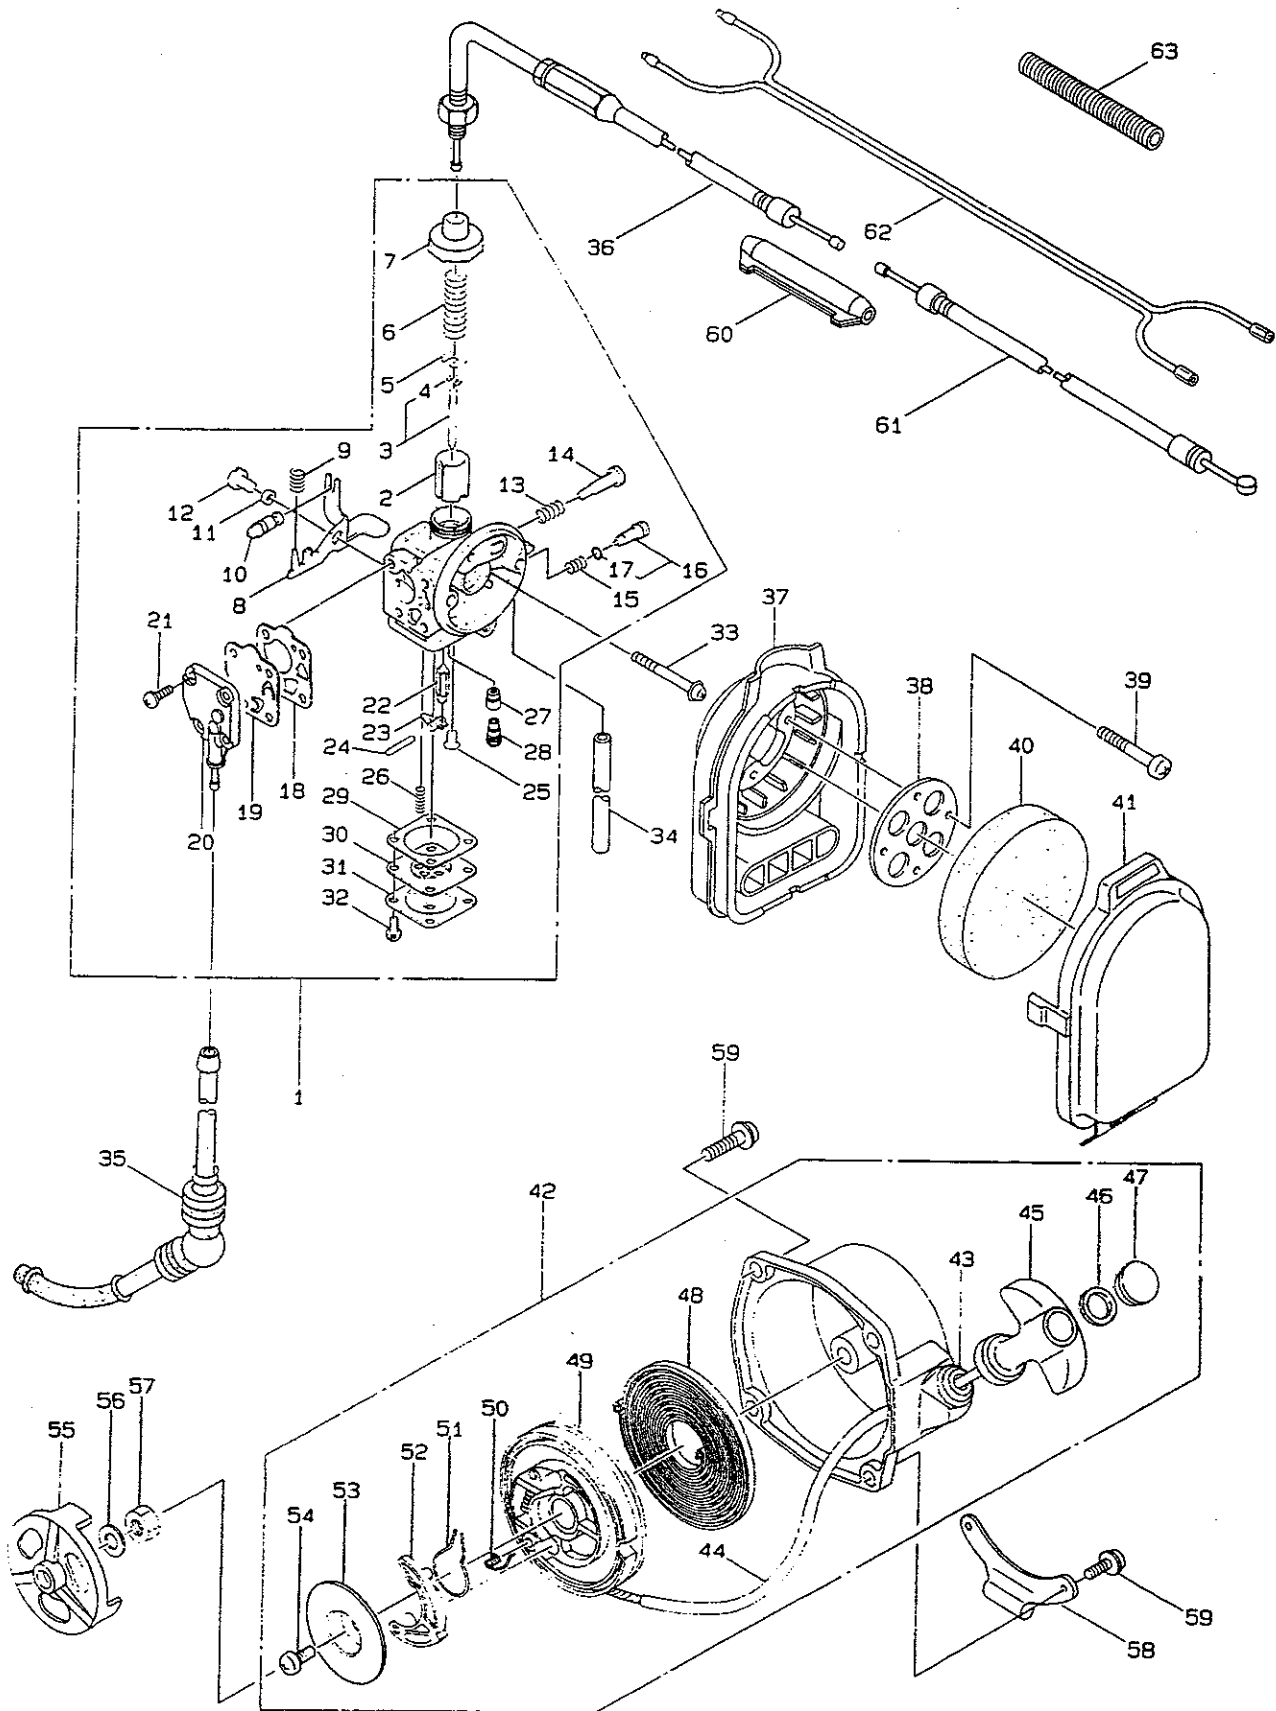

4 · CARBURETOR, RECOIL STARTER AND AIR CLEANER

Ref.No.	Parts No.	Parts Name	Q'ty	Remarks
4- 1	944748	Carburetor, ass'y	1	Includes 2~32
4- 2	944846	•Throttle valve	1	
4- 3	996416	•Jet needle	1	Includes 4
4- 4	071145	••Needle clip	1	
4- 5	943167	•Retainer	1	
4- 6	071253	•Spring	1	
4- 7	911084	•Body cap	1	
4- 8	943938	•Lever	1	
4- 9	944704	•Spring	1	
4-10	943629	•Breather valve	1	
4-11	943747	•Collar	1	
4-12	943572	•Screw	1	
4-13	943192	•Spring	1	
4-14	943211	•Slow stop screw	1	
4-15	943743	•Spring	1	
4-16	944702	•Adjust screw	1	Includes 17
4-17	943755	••O-ring	1	
4-18	943751	•Gasket	1	
4-19	943752	•Diaphragm	1	
4-20	943750	•Pump cover	1	
4-21	943621	•Screw	4	
4-22	943615	•Needle valve	1	
4-23	944703	•Lever	1	
4-24	943745	•Pin	1	
4-25	943748	•Screw	1	
4-26	943744	•Spring	1	
4-27	944764	•Needle jet	1	
4-28	944765	•Holder	1	
4-29	943754	•Gasket	1	
4-30	943749	•Diaphragm, ass'y	1	
4-31	943753	•Cover	1	
4-32	943622	•Screw	4	
4-33	944059	Screw	2	
4-34	943642	Tube	1	
4-35	944747	Priming pump	1	
4-36	212248	Throttle cable	1	
4-37	944611	Air cleaner case	1	
4-38	944614	Air cleaner plate	1	
4-39	944522	Screw	2	
4-40	944613	Element	1	
4-41	944651	Air cleaner cap	1	
4-42	944450	Recoil starter, ass'y	1	Includes 43~54
4-43	943090	•Rope guide	1	
4-44	944488	•Rope	1	φ 3.8×1200L
4-45	943093	•Handle	1	
4-46	943094	•Washer	1	
4-47	943095	•Cap	1	
4-48	944487	•Spring	1	
4-49	944486	•Reel	1	
4-50	943467	•Return spring	1	
4-51	943221	•Spring	1	
4-52	943220	•Pawl	1	
4-53	944328	•Cover	1	
4-54	943222	•Screw	1