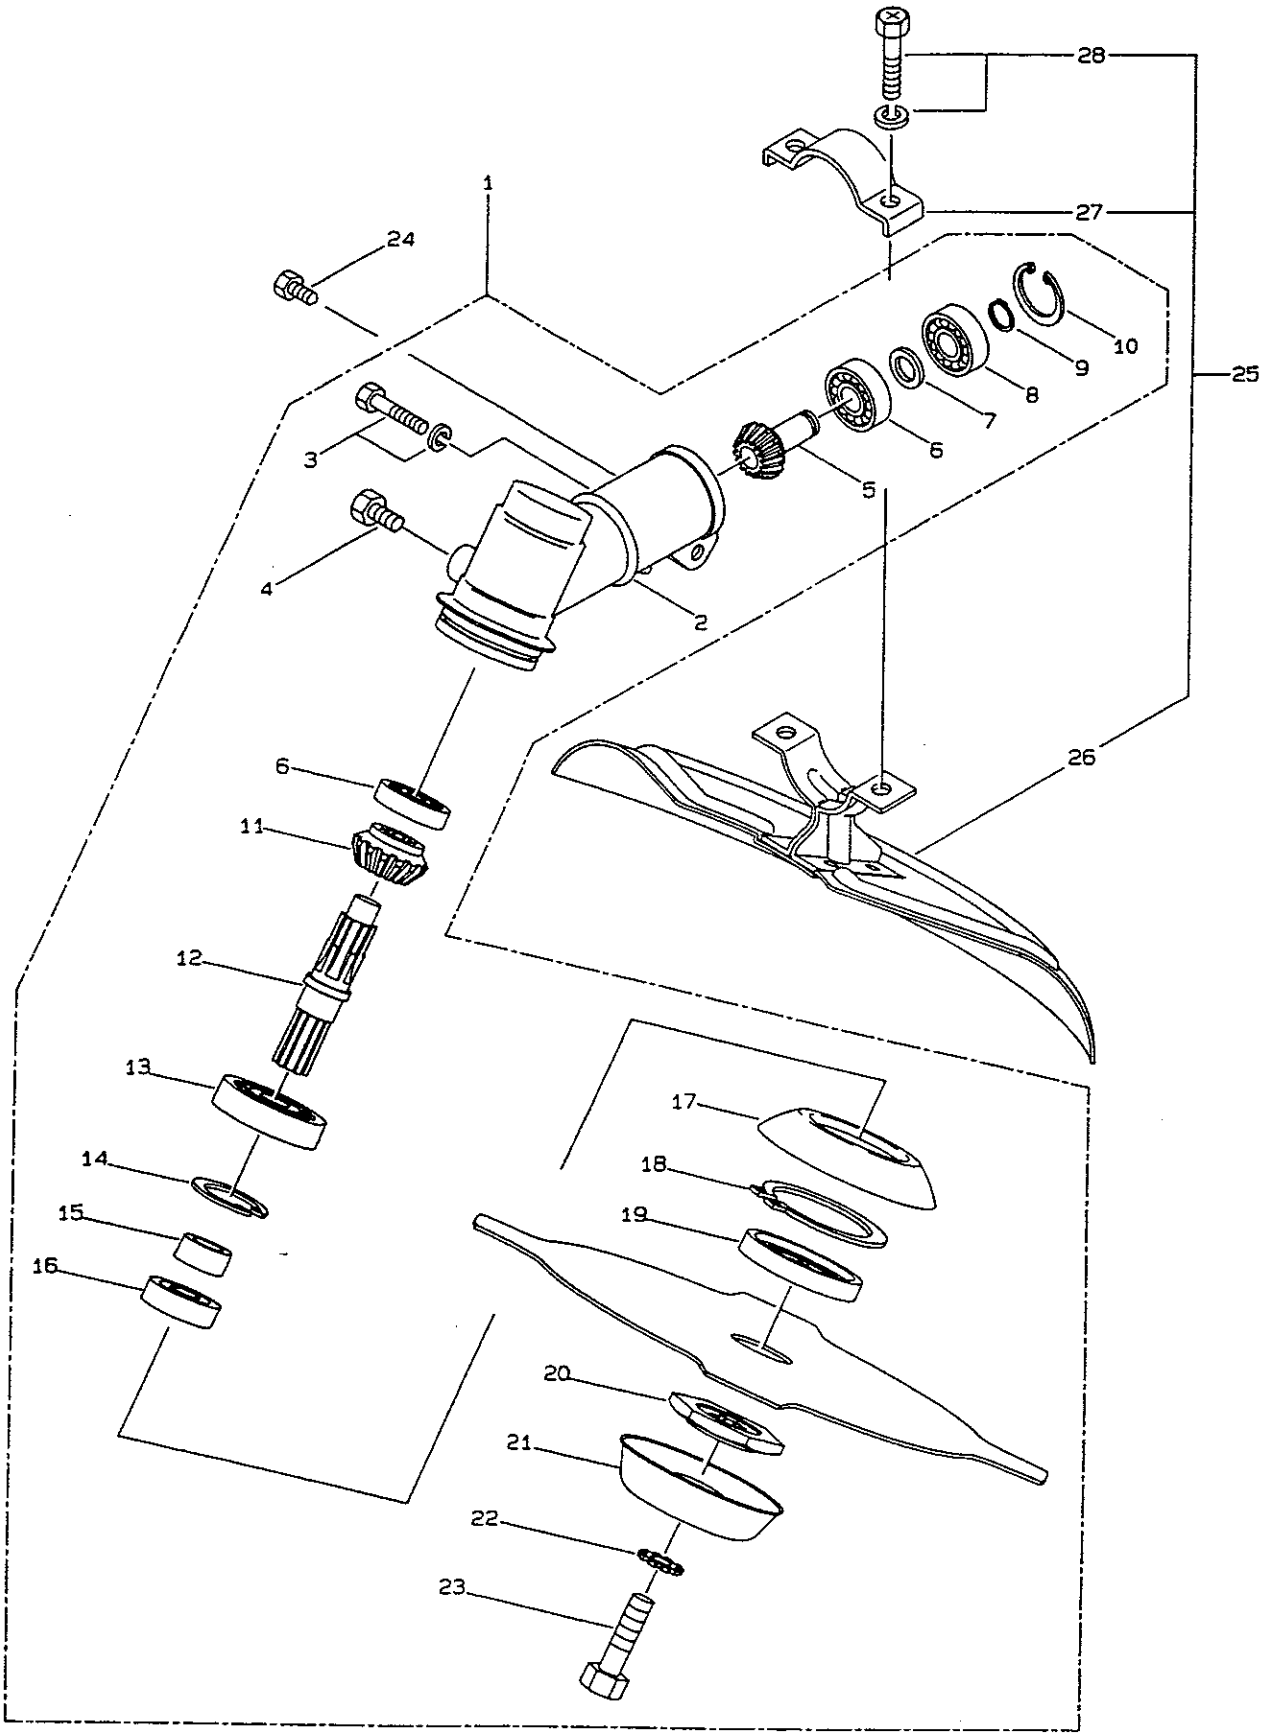

2 · GEARCASE

Ref.No.	Parts No.	Parts Name	Q'ty	Remarks
2- 1	210606	Gearcase, ass'y	1	Includes 2~23
2- 2	904180	•Gearcase	1	
2- 3	092555	•Bolt+ SW	1	M6× 30
2- 4	089101	•Bolt	1	M8× 10
2- 5	054734	•Pinion gear	1	
2- 6	014490	•Bearing	2	#6000
2- 7	054728	•Washer	1	φ 10.2× φ 16× t1
2- 8	106933	•Bearing	1	#6000Z
2- 9	014210	•Snap ring	1	#10
2-10	054676	•Snap ring	1	#26
2-11	054810	•Gear	1	
2-12	054809	•Blade axis	1	
2-13	022009	•Bearing	1	#6002
2-14	016732	•Snap ring	1	#32
2-15	054812	•Blade axis collar	1	
2-16	211818	•Oil seal	1	D22 32 6
2-17	054806	•Stabilizer	1	
2-18	055459	•Snap ring	1	#40
2-19	054813	•Boss (A)	1	
2-20	210307	•Boss (B)	1	
2-21	210308	•Stabilizer	1	
2-22	210309	•Toothed washer	1	
2-23	089432	•Bolt	1	M8× 18, Counterclockwise
2-24	082094	Bolt	1	M6× 10
2-25	210636	Safety cover, ass'y	1	Includes 26~28
2-26	210637	•Safety cover	1	
2-27	210641	•Safety cover bracket (C)	1	
2-28	092552	•Bolt+ SW	2	M6× 20