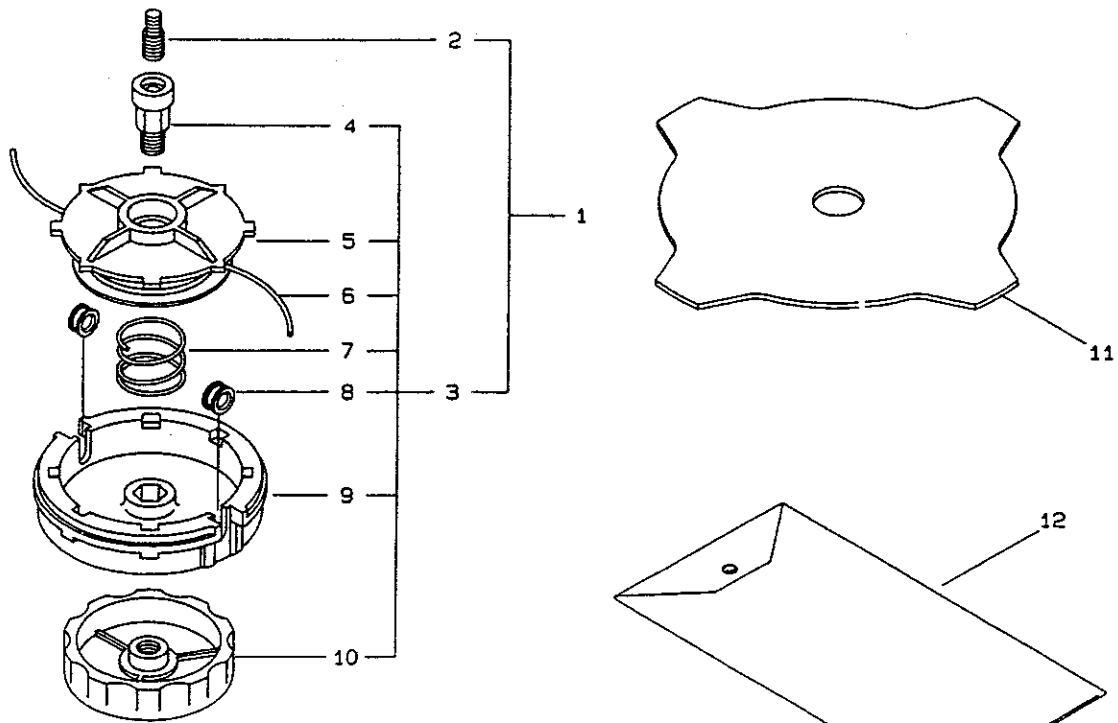

5 · ACCESSORIES

Ref.No.	Parts No.	Parts Name	Q'ty	Remarks
5- 1	211088	Nylon cutter, ass'y	1	Includes 2~ 10
5- 2	210244	•Setting bolt	1	
5- 3	211089	•Nylon cutter	1	Includes 4~ 10
5- 4	210800	••Shaft bolt	1	
5- 5	211090	••Spool	1	
5- 6	210801	••Nylon cord	1	
5- 7	210802	••Spring	1	
5- 8	210803	••Cord guide	2	
5- 9	211091	••Housing	1	
5-10	211092	••Knob	1	
5-11	054751	Mowing blade	1	φ 255
5-12	054753	Tool bag	1	
5-13	210418	Box spanner	1	13× 19× ⊕
5-14	054756	Double-ended wrench	1	10× 13
5-15	210314	Spanner	1	41
5-16	216894	Instruction manual	1