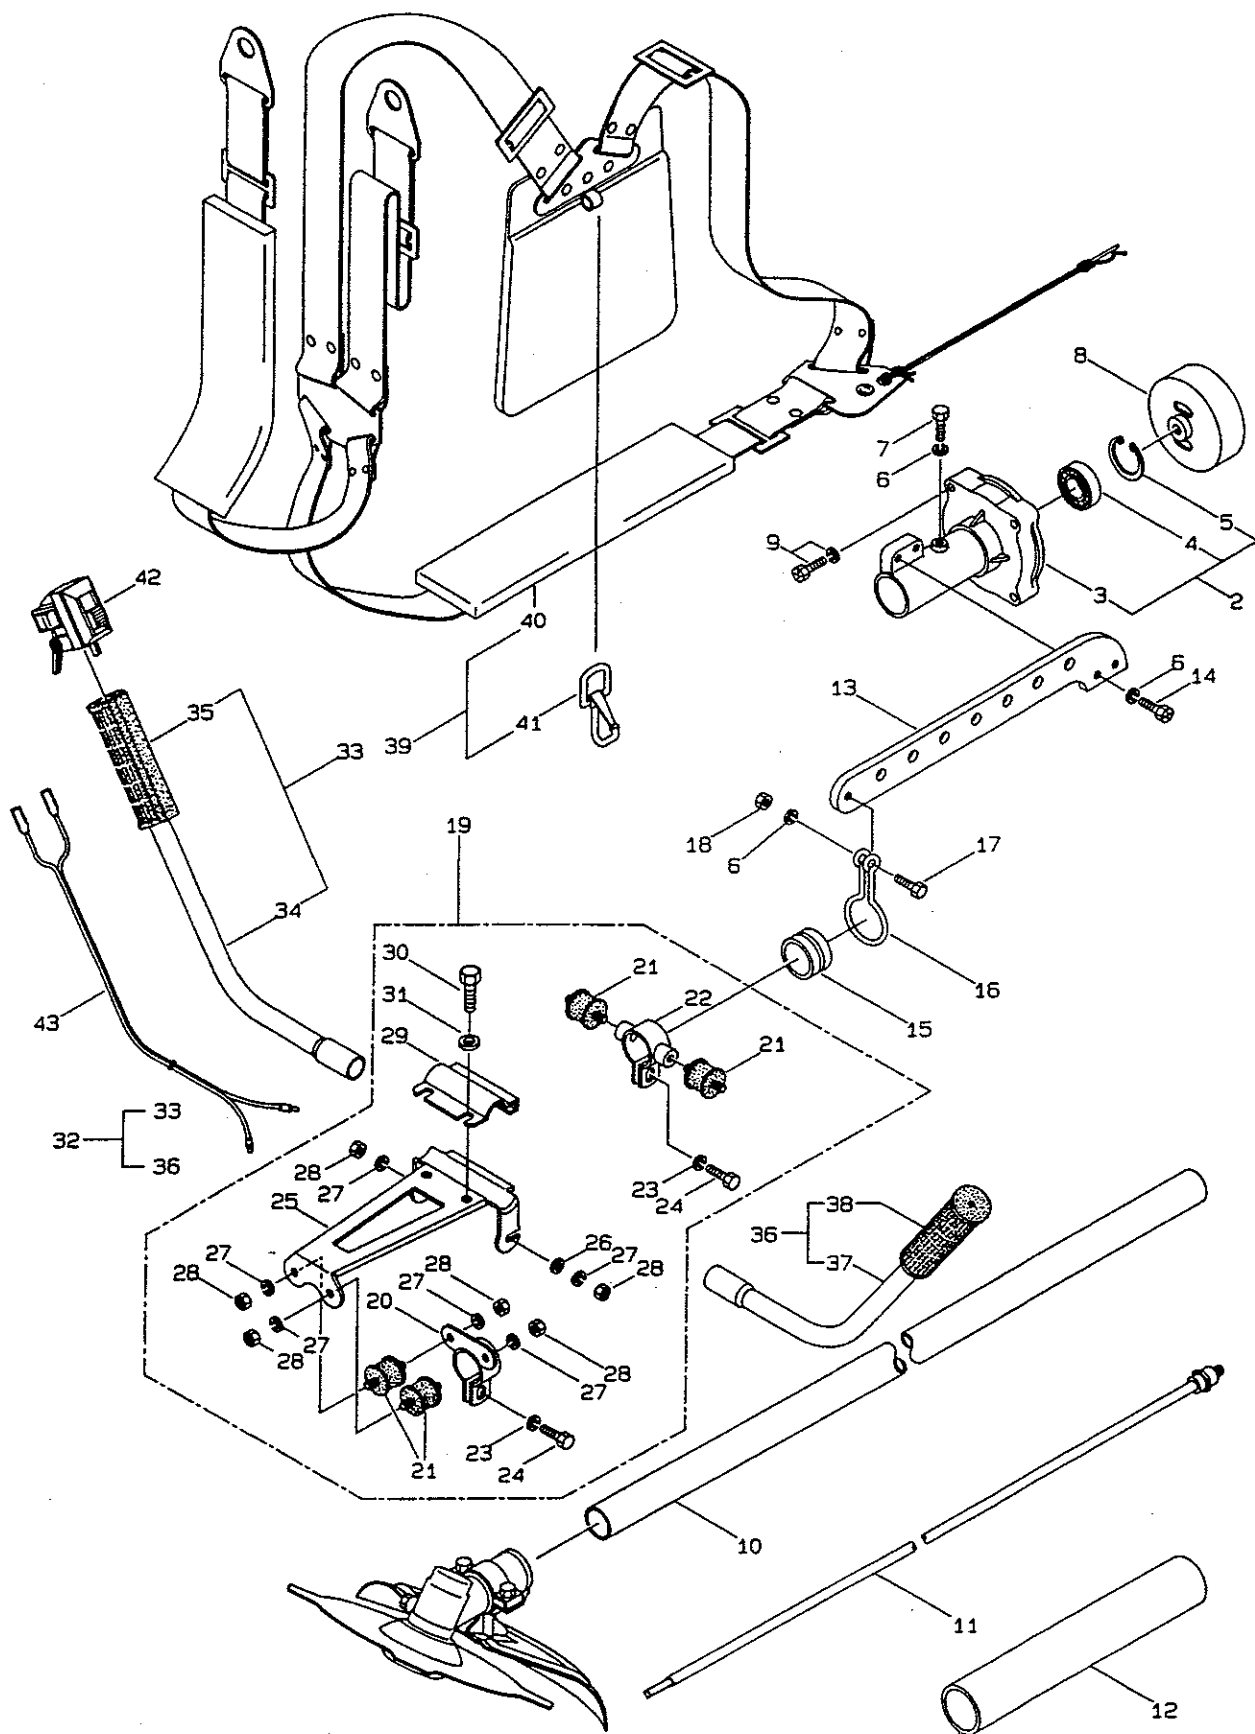

Manufacturing quality equipment since 1895.

ILLUSTRATED PARTS LIST

Model BC480

1·MAIN BODY

Ref.No.	Parts No.	Parts Name	Q'ty	Remarks
1- 1	347059	BC480	1	
1- 2	904182	Clutch case, ass'y	1	Includes 3~5
1- 3	904179	•Clutch case	1	
1- 4	140474	•Bearing	1	#620ZZ
1- 5	012380	•Snap ring	1	#35
1- 6	012502	Spring washer	4	M6
1- 7	082092	Bolt	1	M6×8
1- 8	211203	Clutch drum	1	φ 78, M8
1- 9	092557	Bolt+SW	4	M6×35
1-10	904079	Outer transmission pipe, ass'y	1	φ 28×1500L
1-11	902897	Inner transmission shaft	1	φ 8×1588L
1-12	212167	Waist pad	1	
1-13	054789	Hanging bar	1	
1-14	092551	Bolt+SW	2	M6×15
1-15	908067	Outer transmission pipe protector	1	
1-16	902289	Hanging band bracket (A)	1	
1-17	082099	Bolt	1	M6×18
1-18	081030	Nut	1	M6
1-19	902935	Vibration absorber, ass'y	1	Includes 20~31
1-20	902926	•Pipe band bracket (A)	1	
1-21	054797	•Buffer	4	
1-22	902927	•Pipe band bracket (B)	1	
1-23	015845	•Spring washer	2	M8
1-24	080126	•Bolt	2	M8×20
1-25	054796	•Buffer body	1	
1-26	013754	•Washer	1	M6
1-27	012502	•Spring washer	6	M6
1-28	081030	•Nut	6	M6
1-29	054801	•Handle bracket (B)	1	
1-30	080129	•Bolt	2	M8×25
1-31	014065	•Washer	2	M8
1-32	212094	Handle, ass'y	1	Includes 33~38
1-33	212095	•Handle right, ass'y	1	Includes 34,35
1-34	054798	••Handle	1	
1-35	212096	••Knob	1	
1-36	212169	•Handle left, ass'y	1	Includes 37,38
1-37	054798	••Handle	1	
1-38	212170	••Knob	1	
1-39	210463	Shoulder hanging band, ass'y	1	Includes 40,41
1-40	211266	•Shoulder hanging band	1	
1-41	054947	•Hanger	1	
1-42	216547	Throttle lever	1	
1-43	212251	Lead wire	1	