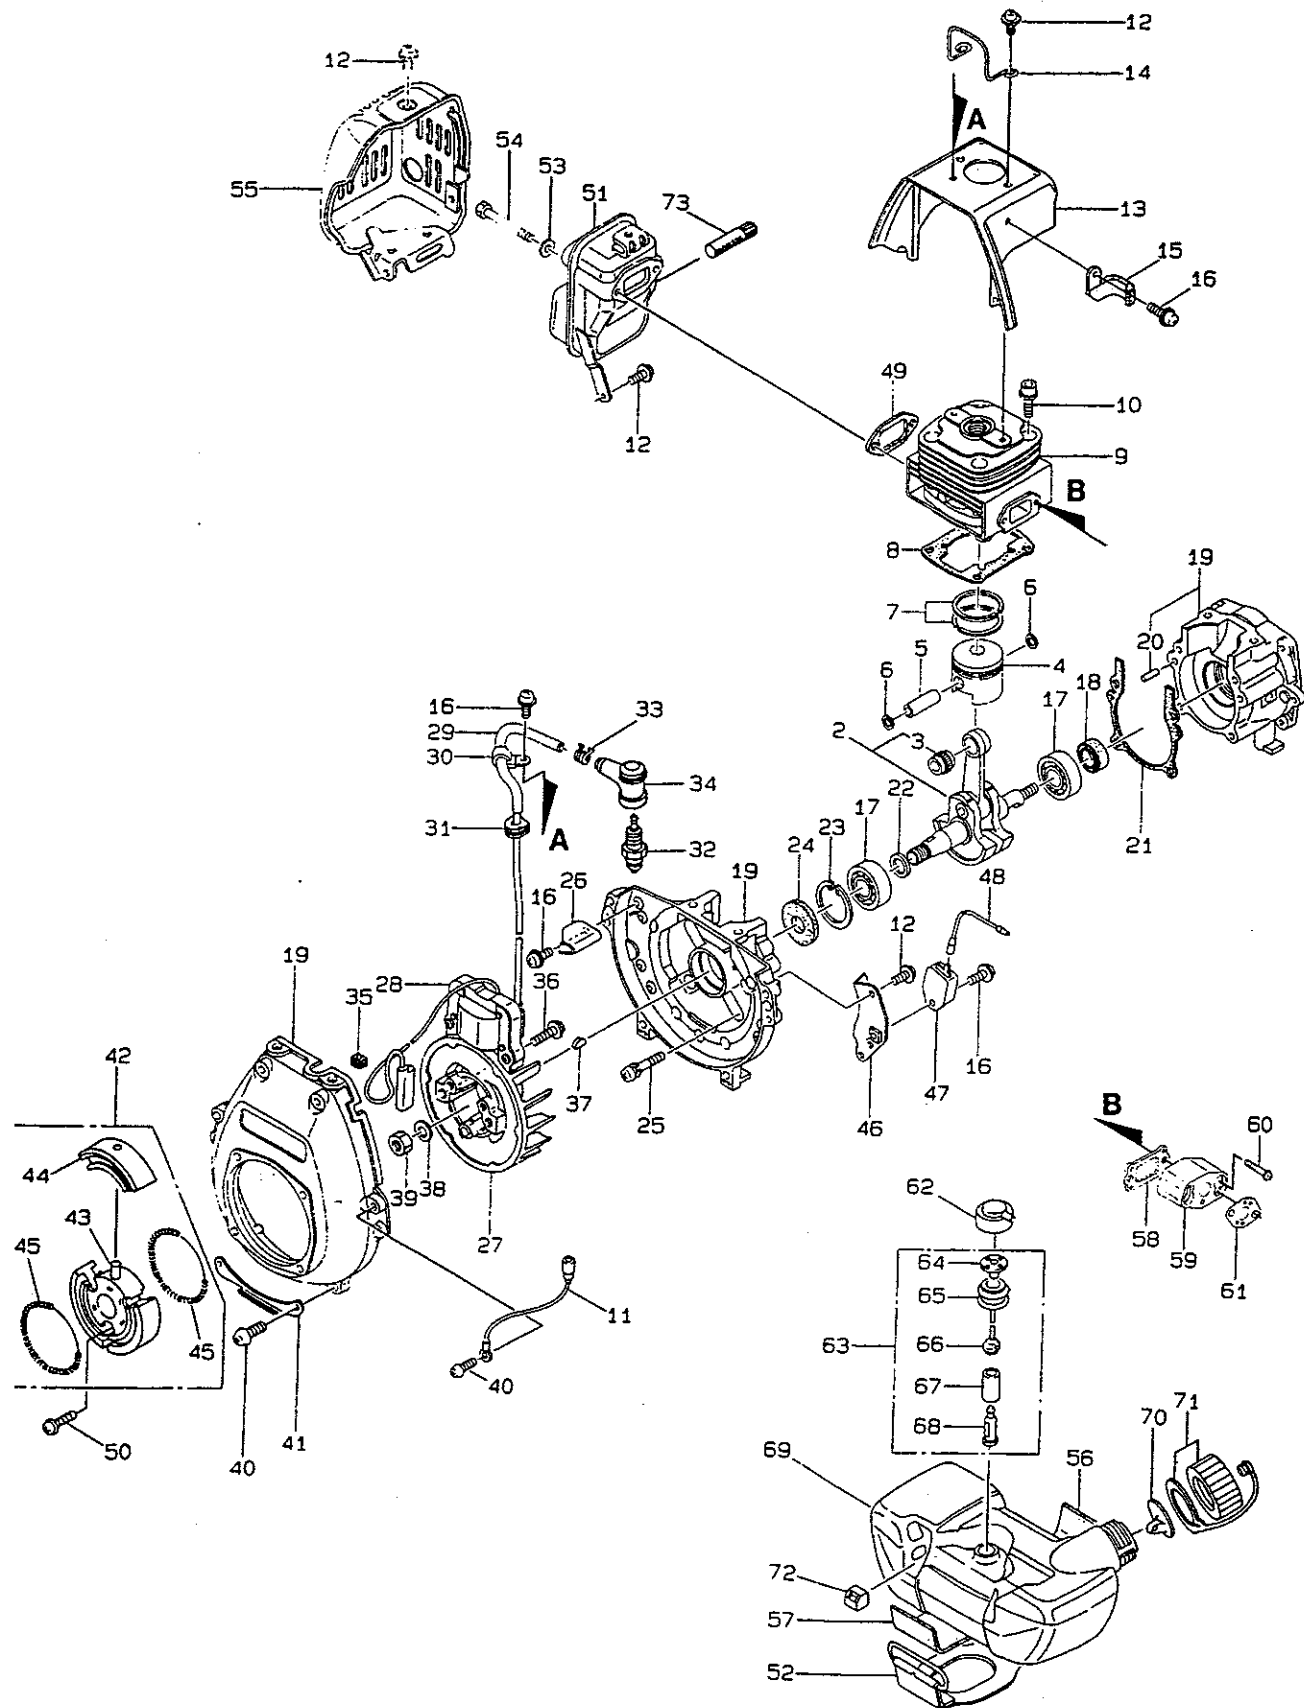

3 · ENGINE

CRANKCASE, CYLINDER

Ref.No.	Parts No.	Parts Name	Q'ty	Remarks
3- 1	216549	Engine	1	TDO48D-AF56
3- 2	944745	Crankshaft, ass'y	1	Includes 3
3- 3	943281	•Needle bearing	1	
3- 4	944768	Piston	1	
3- 5	944769	Piston pin	1	
3- 6	943307	Snap ring	2	
3- 7	943304	Piston ring set	1	
3- 8	944767	Gasket	1	
3- 9	944766	Cylinder	1	
3-10	943288	Bolt	4	
3-11	996520	Lead wire	1	
3-12	944441	Screw	8	
3-13	944445	Cylinder cover	1	
3-14	944761	Protector	1	
3-15	944473	Clamp	1	
3-16	943579	Screw	4	
3-17	071386	Bearing	2	#6202C3
3-18	071320	Oil seal	1	
3-19	944770	Crankcase, ass'y	1	Includes 20
3-20	911035	•Dowel pin	2	
3-21	944771	Gasket	1	
3-22	943020	Shim	AR	t=0.1
3-22	943021	Shim	AR	t=0.2
3-22	943022	Shim	AR	t=0.4
3-22	943023	Shim	AR	t=0.6
3-23	944458	Snap ring	1	
3-24	944456	Oil seal	1	
3-25	944457	Screw	4	
3-26	572814	Plate	1	
3-27	944515	Flywheel	1	
3-28	944516	Ignition coil	1	
3-29	944275	Tube	1	
3-30	943980	Clamp	1	
3-31	944474	Grommet	1	
3-32	943982	Spark plug	1	BM6A
3-33	943771	Spring	1	
3-34	943773	Cap	1	
3-35	943968	Grommet	1	
3-36	572815	Bolt	2	
3-37	071090	Key	1	
3-38	944472	Washer	1	
3-39	943569	Nut	1	
3-40	943539	Screw	4	
3-41	944467	Bracket	1	
3-42	998442	Clutch, ass'y	1	Includes 43~45
3-43	997938	•Wheel	1	
3-44	997937	•Clutch Shoe	3	
3-45	944628	•Clutch Spring	2	
3-46	944758	Cover	1	
3-47	944108	Igniter	1	
3-48	944119	Lead wire	1	
3-49	943298	Gasket	1	
3-50	997936	Screw	1	
3-51	944742	Muffler	1