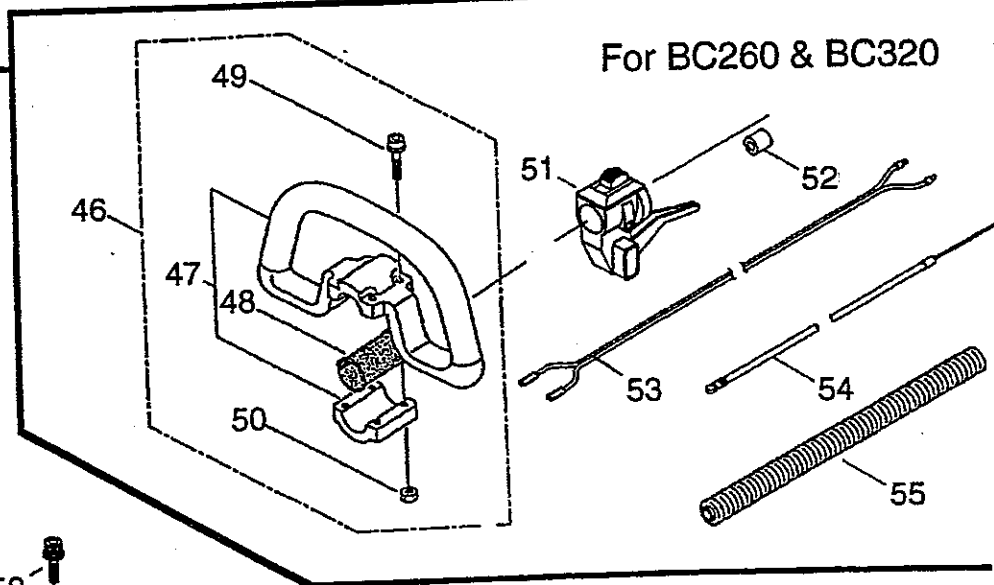

For BC260 & BC320

For BC260H & BC320H

Models BC260/H & BC320/H Driveshaft Assembly

Ref No.	Part No.	Description	Q'ty	Remarks and Model
1	219268	Driveshaft Assembly	1	
2	215654	Driveshaft Tube	1	
3	215535	Label	1	
4	215534	Label	1	
5	219293	Label	1	BC260/BC320
5	219294	Label	1	BC260H/BC320H
6	219469	Clutch Case Assy	1	Includes 7-13
7	218880	Shaft Tube Adapter	1	
8	214162	Buffer	1	
9	214163	Washer	1	
10	218879	Bearing Case	1	
11	092033	Screw	4	M5 x 15
12	214161	Bearing	2	#6000ZZ
13	054676	Snap Ring	1	H26
14	261246	Cap Screw	1	M5 x 25
15	261250	Cap Screw	4	
16	219083	Clutch Drum	1	
17	215933	Hanging Bracket	1	
18	261762	Cap Screw	1	M5 x 14
19	215532	Shaft Grip	1	
20	218757	Gearcase Assy	1	Includes 21-39
21	218758	Gearcase	1	
22	089845	Grease Plug	1	M8 x 10
23	261246	Cap Screw	1	H5 x 25
24	210554	Bearing	1	#608
25	210555	Gear	1	
26	210556	Blade Shaft	1	
27	019585	Bearing	1	#6001
28	055185	Snap Ring	1	H28
29	215544	Pinion Gear	1	
30	210560	Bearing	1	#609
31	140268	Bearing	1	#6092
32	140269	Snap Ring	1	S9
33	140270	Snap Ring	1	H24
34	215641	Oil Seal	1	D18286
35	217844	Collar	1	
36	217845	Boss Adapter	1	
37	215546	Clamping Washer	1	
38	215547	Stabilizer	1	
39	215610	Bolt (L.H. Thread)	1	M8 x 22
40	215993	Cap Screw	1	M5 x 10
41	215774	Blade Guard Assy	1	Includes 42-45
42	213843	Blade Guard	1	
43	212995	Bracket	1	
44	261246	Cap Screw	2	M5 x 25
45	212994	Threaded Bracket	1	

*Early BC260/H & BC320/H models

See footnote on next page for serial number info.
NOTE: Pump body (8) part number 263290 used on later BC260/H and BC320/H models can be used to replace plate (6), gasket (7) and pump body (8). Complete carburetor, part number 263487 for BC260/H models is no longer available and has been replaced by carburetor part number 261755.