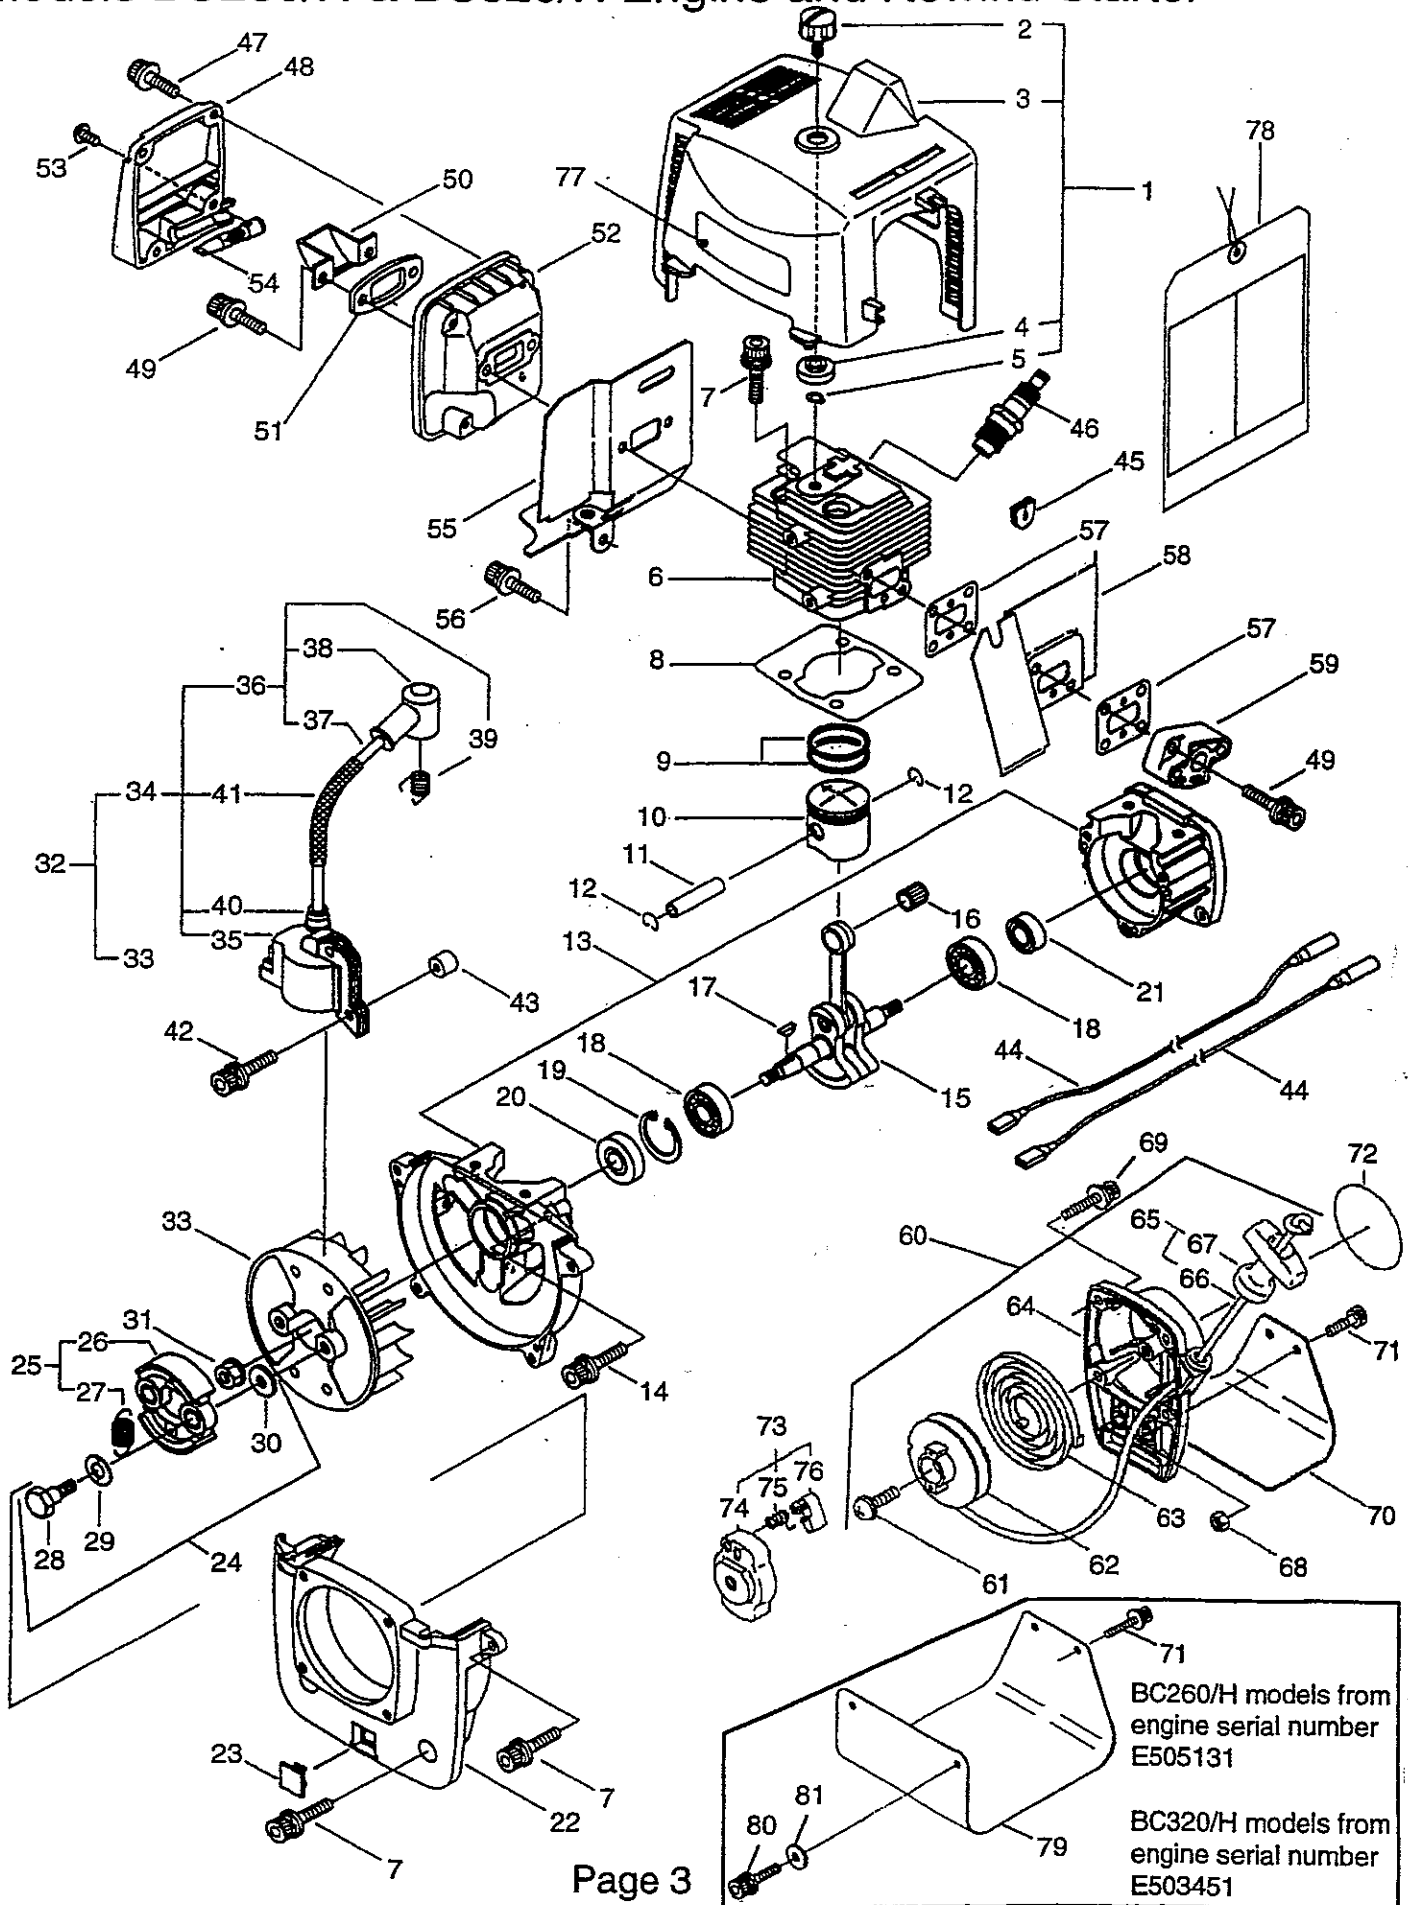

Models BC260/H & BC320/H Engine and Rewind Starter

Models BC260/H & BC320/H Engine and Rewind Starter

Ref No.	Part No.	Description	Q'ty	Remarks and Model
1	261483	Top Cover Assembly	1	BC260/H
1	261376	Top Cover Assembly	1	BC320/H
2	261018	Knob	1	
3	261484	Top Cover	1	
4	261020	Spacer	1	
5	261734	Snap Ring	1	#5
6	261472	Cylinder	1	BC260/H
6	261360	Cylinder	1	BC320/H
7	261250	Cap Screw	8	M5 x 20
8	262200	Gasket	1	BC260/H
8	262201	Gasket	1	BC320/H
9	261496	Piston Ring	2	BC260/H
9	261390	Piston Ring	2	BC320/H
10	261494	Piston	1	BC260/H
10	261388	Piston	1	
11	261497	Piston Pin	1	BC260/H
11	261555	Piston Pin	1	BC320/H
12	261576	Piston Pin Clip	2	BC260/H
12	261393	Piston Pin Clip	2	BC320/H
13	261486	Crankcase	1	BC260/H
13	261379	Crankcase	1	BC320/H
14	261612	Cap Screw	3	M5 x 30
15	261499	Crankshaft Assembly	1	BC260/H
15	261395	Crankshaft Assembly	1	BC320/H
16	261037	Needle Bearing	1	BC260/H
16	261392	Needle Bearing	1	BC320/H
17	261076	Woodruff Key	1	
18	261491	Bearing	2	BC260/H
18	261384	Bearing	2	BC320/H
19	055185	Snap Ring	1	BC260/H
19	016732	Snap Ring	1	BC320/H
20	261492	Oil Seal	1	BC260/H
20	261385	Oil Seal	1	BC320/H
21	261386	Oil Seal	1	MC260/261/MC321
22	264104	Fan Cover	1	
23	261786	Plug	1	
24	264587	Clutch Assembly	1	Includes 25-30
25	264503	Clutch Shoes/Spring	1	Includes 26, 27
26	264504	Clutch Shoe	2	
27	263614	Spring	1	
28	264505	Bolt	2	
29	261777	Wave Washer	2	
30	261189	Washer	2	
31	261417	Flywheel Nut	1	M8
32	261357	Ignition Assembly	1	Includes 33-41
33	261356	Flywheel	1	
34	261069	Ignition Coil Assy	1	Includes 35-41
35	261070	Coil	1	
36	261744	Spark Plug Wire Assy	1	Includes 37-39
37	261071	Spark Plug Wire	1	
38	261074	Plug Boot	1	
39	261075	Connector	1	
40	261072	Cap	1	
41	261073	Insulator	1	

Ref No.	Part No.	Description	Q'ty	Remarks and Model
42	261256	Cap Screw	2	M4 x 25
43	261078	Spacer	2	
44	261772	Coil Ground Wire	2	
45	261202	Grommet	1	
46	261200	Spark Plug	1	NGK BPM6Y
47	261250	Cap Screw	4	M5 x 20
48	262394	Muffler Cover	1	BC260/H
48	262401	Muffler Cover	1	BC320/H
49	261246	Cap Screw	4	M5 x 25
50	261368	Deflector	1	
51	261986	Deflector Plate	1	
52	262393	Muffler Body	1	BC260/H
52	262400	Muffler Body	1	BC320/H
53	262395	Spark Arrester	1	
54	089596	Screw	1	M3 x 10
55	261478	Gasket	1	BC260/H
55	261833	Gasket	1	BC320/H
56	261607	Cap Screw	1	M5 x 16
57	261171	Gasket	2	
58	261476	Air Duct	1	BC260/H
58	261364	Air Duct	1	BC320/H
59	261938	Insulator	1	
60	262039	Rewind Starter Assy	1	Includes 61-68
61	262922	Screw	1	M5 x 12
62	261720	Pulley	1	
63	261721	Spring	1	
64	262040	Starter Case	1	Includes 68
65	261723	Rope Assembly	1	Includes 66, 67
66	261724	Starter Rope	1	
67	261725	Starter Grip	1	
68	081028	Nut	2	M5
69	261257	Cap Screw	4	M4 x 16
70	262415	Stand	1	BC260/H
70	262423	Stand	1	BC320/H
71	261607	Cap Screw	2	M5 x 16
72	260459	Label	1	
73	263475	Starter Pawl Assy	1	Includes 74-76
74	263476	Pawl Case	1	
75	261728	Return Spring	1	
76	263477	Pawl	1	
77	262100	Label	1	
78	262129	Starting Instruction	1	
79	264658	Engine Stand	1	BC260/H
79	264659	Engine Stand	1	BC320/H
80	261999	Cap Screw	2	M5 x 40
81	263743	Washer	2	ø5.7 x ø15.8 x t2

NOTE: Check "Remarks and Model" column for model designations to ensure the model matches the part selection. Bold face type designates parts that are for the BC320 and BC320H only.