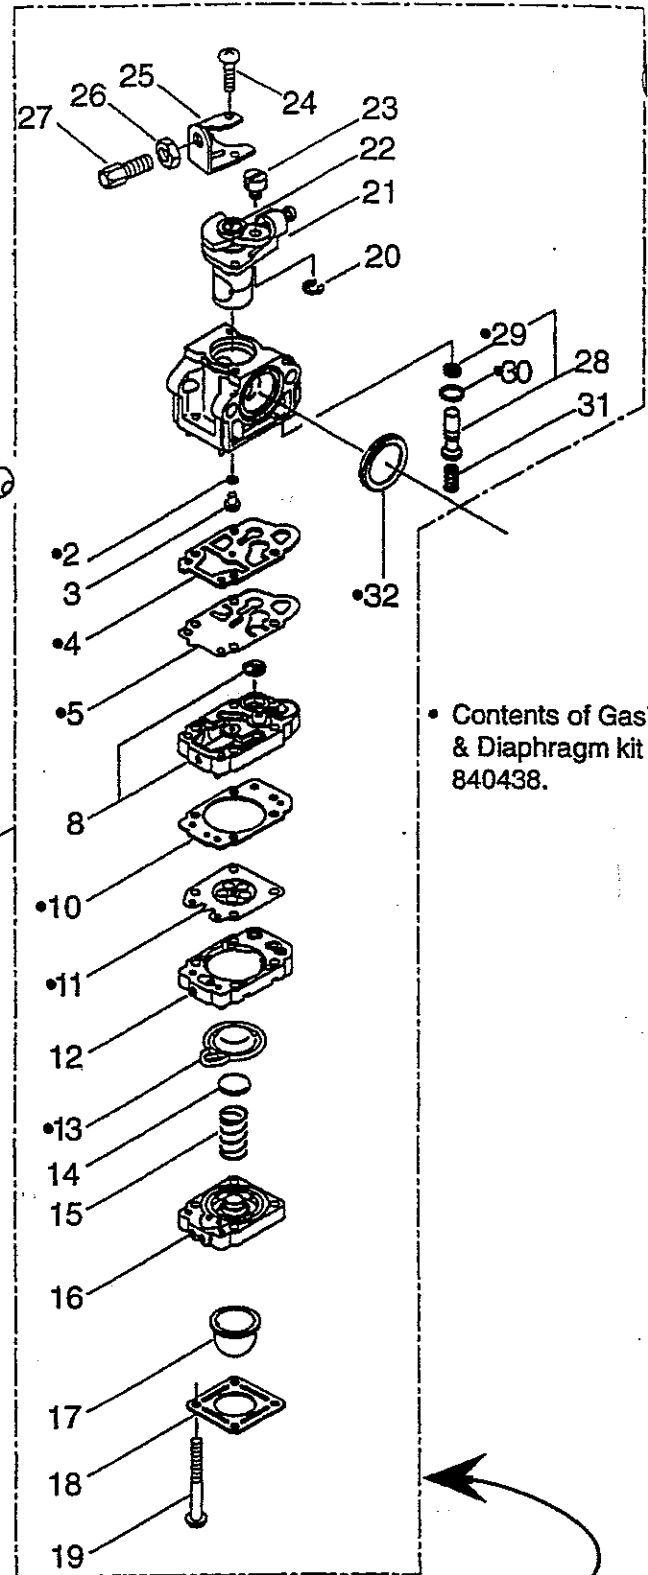

Ref No.	Part No.	Description	Q'ty	Remarks and Model
42	261256	Cap Screw	2	M4 x 25
43	261078	Spacer	2	
44	261772	Coil Ground Wire	2	
45	261202	Grommet	1	
46	261200	Spark Plug	1	NGK BPM6Y
47	261250	Cap Screw	4	M5 x 20
48	262394	Muffler Cover	1	BC260/H
48	262401	Muffler Cover	1	BC320/H
49	261246	Cap Screw	4	M5 x 25
50	261368	Deflector	1	
51	261986	Deflector Plate	1	
52	262393	Muffler Body	1	BC260/H
52	262400	Muffler Body	1	BC320/H
53	262395	Spark Arrester	1	
54	089596	Screw	1	M3 x 10
55	261478	Gasket	1	BC260/H
55	261833	Gasket	1	BC320/H
56	261607	Cap Screw	1	M5 x 16
57	261171	Gasket	2	
58	261476	Air Duct	1	BC260/H
58	261364	Air Duct	1	BC320/H
59	261938	Insulator	1	
60	262039	Rewind Starter Assy	1	Includes 61-68
61	262922	Screw	1	M5 x 12
62	261720	Pulley	1	
63	261721	Spring	1	
64	262040	Starter Case	1	Includes 68
65	261723	Rope Assembly	1	Includes 66, 67
66	261724	Starter Rope	1	
67	261725	Starter Grip	1	
68	081028	Nut	2	M5
69	261257	Cap Screw	4	M4 x 16
70	262415	Stand	1	BC260/H
70	262423	Stand	1	BC320/H
71	261607	Cap Screw	2	M5 x 16
72	260459	Label	1	
73	263475	Starter Pawl Assy	1	Includes 74-76
74	263476	Pawl Case	1	
75	261728	Return Spring	1	
76	263477	Pawl	1	
77	262100	Label	1	
78	262129	Starting Instruction	1	
79	264658	Engine Stand	1	BC260/H
79	264659	Engine Stand	1	BC320/H
80	261999	Cap Screw	2	M5 x 40
81	263743	Washer	2	ø5.7 x ø15.8 x t2

*Early BC260/H & BC320/H models

See footnote on next page for serial number info.
NOTE: Pump body (8) part number 263290 used on later BC260/H and BC320/H models can be used to replace plate (6), gasket (7) and pump body (8). Complete carburetor, part number 263487 for BC260/H models is no longer available and has been replaced by carburetor part number 261755.