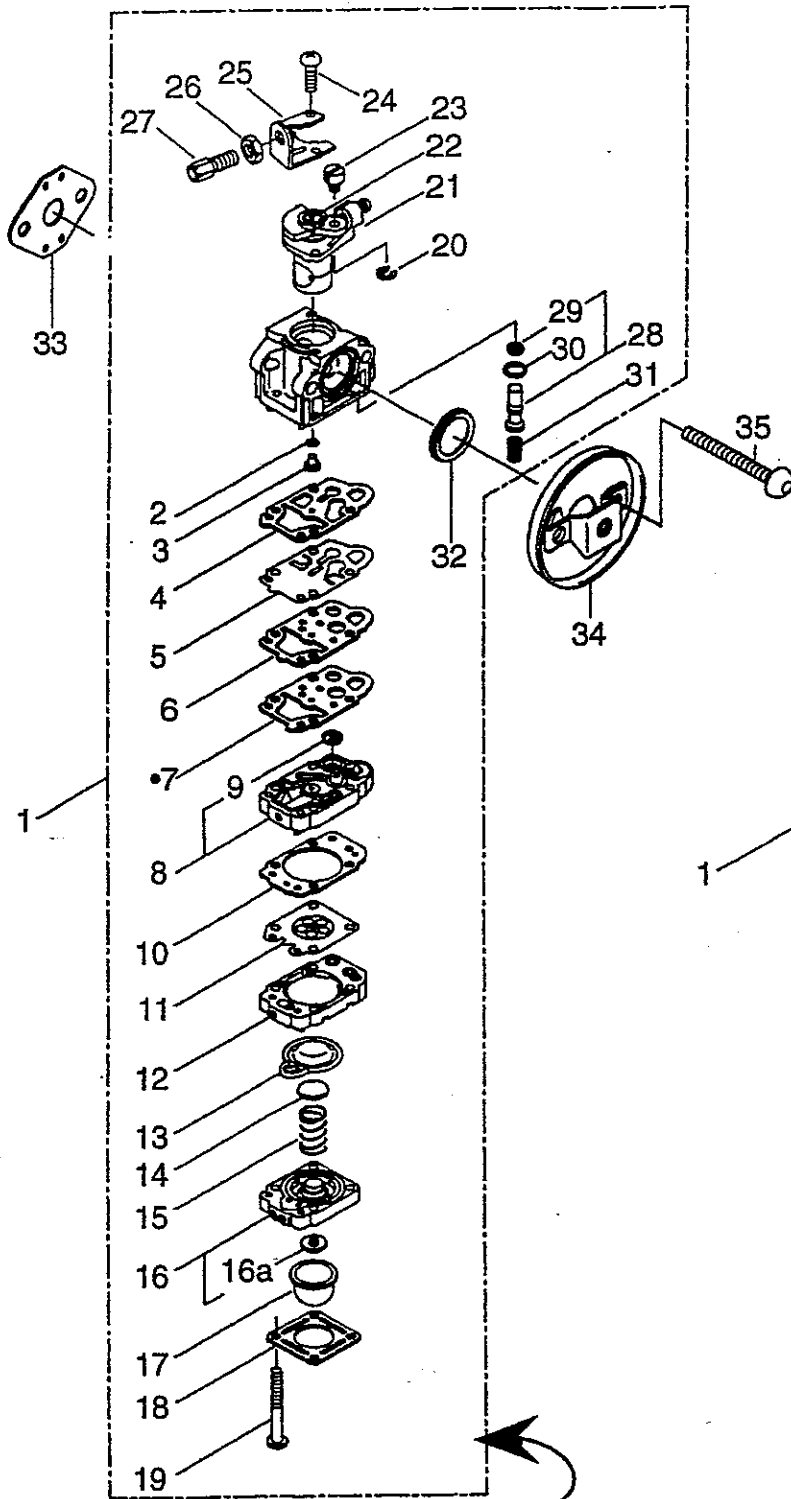

Ref No.	Part No.	Description	Q'ty	Remarks and Model
46	215601	Loop Handle Assy	1	Includes 47-50
47	214982	Loop Handle	1	BC260/BC320
48	213171	Packing	1	BC260/BC320
49	215608	Cap Screw	4	M5 x 30
50	089846	Nut	4	M5
51	219086	Throttle Trigger	1	BC260/BC320
52	214083	Outer Guide	1	BC260/BC320
53	213445	Switch Lead Wires	1	BC260/BC320
54	213444	Throttle Cable	1	BC260/BC320
55	213548	Plastic Tube	1	BC260/BC320
56	216935	Bracket Assembly	1	Includes 57, 58
57	261246	Cap Screw	2	BC260H/BC320H
58	261250	Cap Screw	4	BC260H/BC320H
59	219643	Right Handle Assy	1	Includes 60, 61
60	054716	Handle	1	BC260H/BC320H
61	218468	Handle Grip	1	BC260H/BC320H
62	219641	Left Handle Assy	1	Includes 63, 64
63	054716	Handle	1	BC260H/BC320H
64	218467	Handle Grip	1	BC260H/BC320H
65	216147	Throttle Trigger	1	BC260H/BC320H
66	219126	Rubber Tube	1	BC260H/BC320H
67	215969	Lead Wire Assy	1	Includes 68
68	213606	Throttle Cable	1	BC260H/BC320H

*Early BC260/H & BC320/H models

See footnote on next page for serial number info.
NOTE: Pump body (8) part number 263290 used on later BC260/H and BC320/H models can be used to replace plate (6), gasket (7) and pump body (8). Complete carburetor, part number 263487 for BC260/H models is no longer available and has been replaced by carburetor part number 261755.