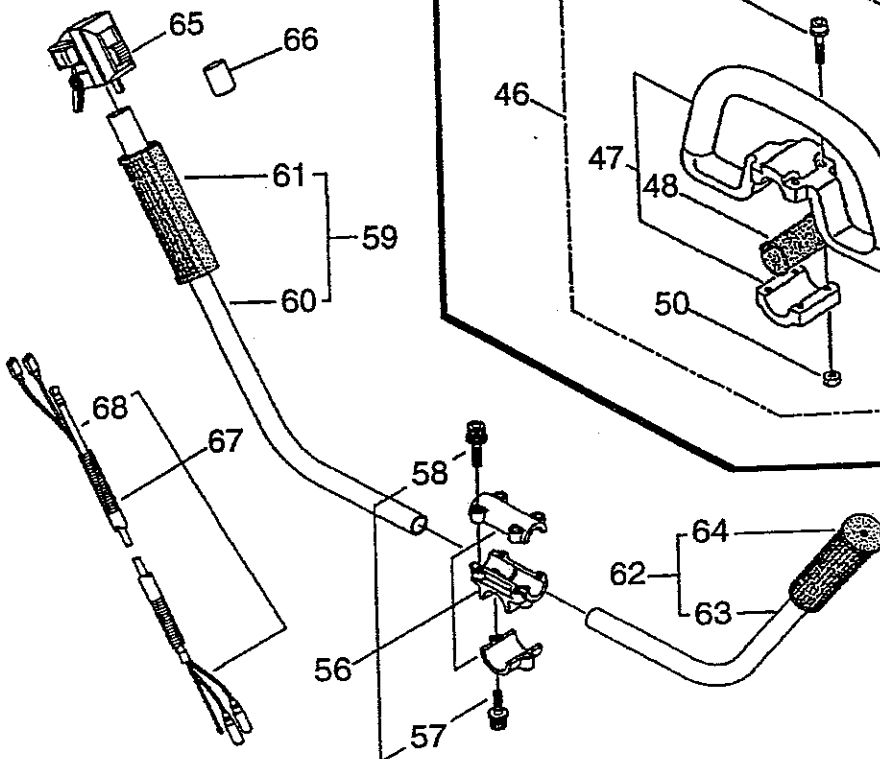

For BC260 & BC320

For BC260H & BC320H

Models BC260/H & BC320/H Driveshaft Assembly

Ref No.	Part No.	Description	Q'ty	Remarks and Model
1	219268	Driveshaft Assembly	1	
2	215654	Driveshaft Tube	1	
3	215535	Label	1	
4	215534	Label	1	
5	219293	Label	1	BC260/BC320
5	219294	Label	1	BC260H/BC320H
6	219469	Clutch Case Assy	1	Includes 7-13
7	218880	Shaft Tube Adapter	1	
8	214162	Buffer	1	
9	214163	Washer	1	
10	218879	Bearing Case	1	
11	092033	Screw	4	M5 x 15
12	214161	Bearing	2	#6000ZZ
13	054676	Snap Ring	1	H26
14	261246	Cap Screw	1	M5 x 25
15	261250	Cap Screw	4	
16	219083	Clutch Drum	1	
17	215933	Hanging Bracket	1	
18	261762	Cap Screw	1	M5 x 14
19	215532	Shaft Grip	1	
20	218757	Gearcase Assy	1	Includes 21-39
21	218758	Gearcase	1	
22	089845	Grease Plug	1	M8 x 10
23	261246	Cap Screw	1	H5 x 25
24	210554	Bearing	1	#608
25	210555	Gear	1	
26	210556	Blade Shaft	1	
27	019585	Bearing	1	#6001
28	055185	Snap Ring	1	H28
29	215544	Pinion Gear	1	
30	210560	Bearing	1	#609
31	140268	Bearing	1	#6092
32	140269	Snap Ring	1	S9
33	140270	Snap Ring	1	H24
34	215641	Oil Seal	1	D18286
35	217844	Collar	1	
36	217845	Boss Adapter	1	
37	215546	Clamping Washer	1	
38	215547	Stabilizer	1	
39	215610	Bolt (L.H. Thread)	1	M8 x 22
40	215993	Cap Screw	1	M5 x 10
41	215774	Blade Guard Assy	1	Includes 42-45
42	213843	Blade Guard	1	
43	212995	Bracket	1	
44	261246	Cap Screw	2	M5 x 25
45	212994	Threaded Bracket	1	

*Early BC260/H & BC320/H models

See footnote on next page for serial number info.
NOTE: Pump body (8) part number 263290 used on later BC260/H and BC320/H models can be used to replace plate (6), gasket (7) and pump body (8). Complete carburetor, part number 263487 for BC260/H models is no longer available and has been replaced by carburetor part number 261755.