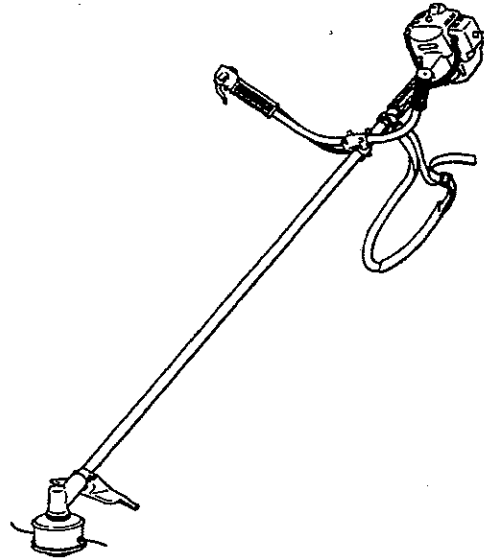

Manufacturing quality equipment since 1895.

ILLUSTRATED PARTS LIST

Models

BC260, BC260H, BC320 & BC320H

BC260 & BC320

BC260H & BC320H

Models BC260/H & BC320/H Driveshaft Assembly

For All Models

For BC260 & BC320

For BC260H & BC320H

Models BC260/H & BC320/H Driveshaft Assembly

Ref No.	Part No.	Description	Q'ty	Remarks and Model
1	219268	Driveshaft Assembly	1	
2	215654	Driveshaft Tube	1	
3	215535	Label	1	
4	215534	Label	1	
5	219293	Label	1	BC260/BC320
5	219294	Label	1	BC260H/BC320H
6	219469	Clutch Case Assy	1	Includes 7-13
7	218880	Shaft Tube Adapter	1	
8	214162	Buffer	1	
9	214163	Washer	1	
10	218879	Bearing Case	1	
11	092033	Screw	4	M5 x 15
12	214161	Bearing	2	#6000ZZ
13	054676	Snap Ring	1	H26
14	261246	Cap Screw	1	M5 x 25
15	261250	Cap Screw	4	
16	219083	Clutch Drum	1	
17	215933	Hanging Bracket	1	
18	261762	Cap Screw	1	M5 x 14
19	215532	Shaft Grip	1	
20	218757	Gearcase Assy	1	Includes 21-39
21	218758	Gearcase	1	
22	089845	Grease Plug	1	M8 x 10
23	261246	Cap Screw	1	H5 x 25
24	210554	Bearing	1	#608
25	210555	Gear	1	
26	210556	Blade Shaft	1	
27	019585	Bearing	1	#6001
28	055185	Snap Ring	1	H28
29	215544	Pinion Gear	1	
30	210560	Bearing	1	#609
31	140268	Bearing	1	#6092
32	140269	Snap Ring	1	S9
33	140270	Snap Ring	1	H24
34	215641	Oil Seal	1	D18286
35	217844	Collar	1	
36	217845	Boss Adapter	1	
37	215546	Clamping Washer	1	
38	215547	Stabilizer	1	
39	215610	Bolt (L.H. Thread)	1	M8 x 22
40	215993	Cap Screw	1	M5 x 10
41	215774	Blade Guard Assy	1	Includes 42-45
42	213843	Blade Guard	1	
43	212995	Bracket	1	
44	261246	Cap Screw	2	M5 x 25
45	212994	Threaded Bracket	1	