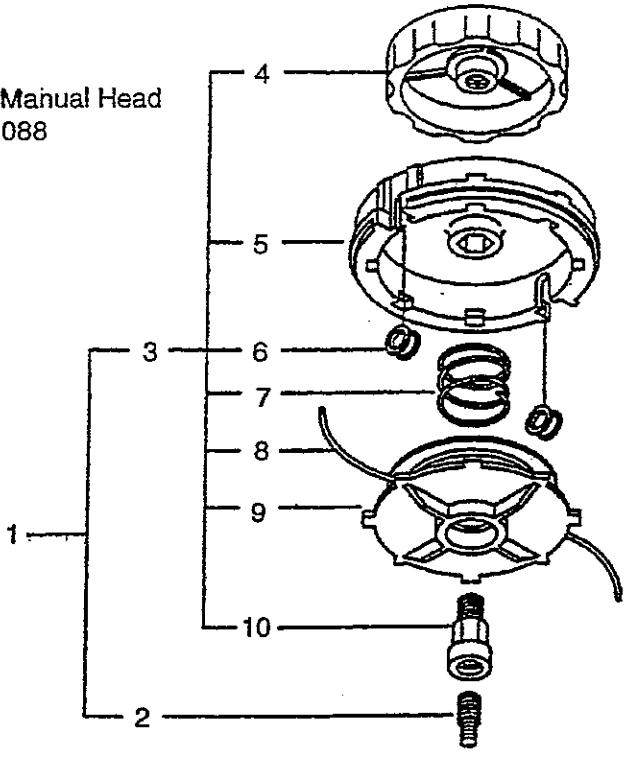

*Early BC260/H & BC320/H models

See footnote on next page for serial number info.
NOTE: Pump body (8) part number 263290 used on later BC260/H and BC320/H models can be used to replace plate (6), gasket (7) and pump body (8). Complete carburetor, part number 263487 for BC260/H models is no longer available and has been replaced by carburetor part number 261755.

MC260/H & BC320/H Nylon Line Cutting Attachments

A

5 in. Manual Head
#211088

B

5 in. Semi-Auto
#840544

C

5 in. Maru-Matic
#262288

D

5 in. Semi-Auto #840400

BC260/H & BC320/H Nylon Line Cutting Attachments

Ref. No.	Part No.	Description	Q'ty	Remarks
A 5 inch Manual Head #211088				
1	211088	Manual Head Assembly	1	Includes 2-10
2	210244	Setting Bolt	1	
3	211089	Nylon Cutter	1	Includes 4-10
4	211092	Knob	1	
5	211091	Housing	1	
6	210803	Cord Guide (Eyelet)	2	
7	210802	Spring	1	
8	210801	Nylon Cord	1	
9	211090	Spool	1	
10	210800	Shaft Bolt	1	
B 5 inch Semi-Auto #840544				
1	840545	Shaft Bolt	1	
2	840546	Housing	1	
3	840547	Eyelets	2	
4	840548	Spool	1	
5	840549	Snap Ring	1	
6	840550	Lower Body	1	
7	840551	Spring	1	
8	840552	Outer Drive	1	
9	840553	Knob	1	
10	840554	Retainer Bolt	1	
11	840555	Plug	1	
C 5 inch Maru-Matic #262288				
1	262322	Knob (Left-Hand Thread)	1	
2	262321	Cover	1	
3	262319	Spool	1	
4	262317	Flat Nut (Left-Hand)	1	
5	262316	Cam Disk	1	
6	262533	Cam Spring	4	Yellow (Shortest line length)
6	262329	Cam Spring	4	Silver
6	262314	Cam Spring	4	Red (Recommended)
6	262534	Cam Spring	4	White (Longest line length)
7	262315	Cam Slide	4	
8	262313	Spool Housing	1	
9	262312	Eyelet	2	
10	262311	Adapter (Left-Hand)	1	
11	262323	Flat Nut Fastening Tool	1	
D 5 inch Maru-Matic #840400				
1	840409	Cover	1	
2	840408	Button	1	
3	840410	Spool	1	
4	840406	Spring	1	
5	840519	Bolt	1	
6	840403	Housing	1	