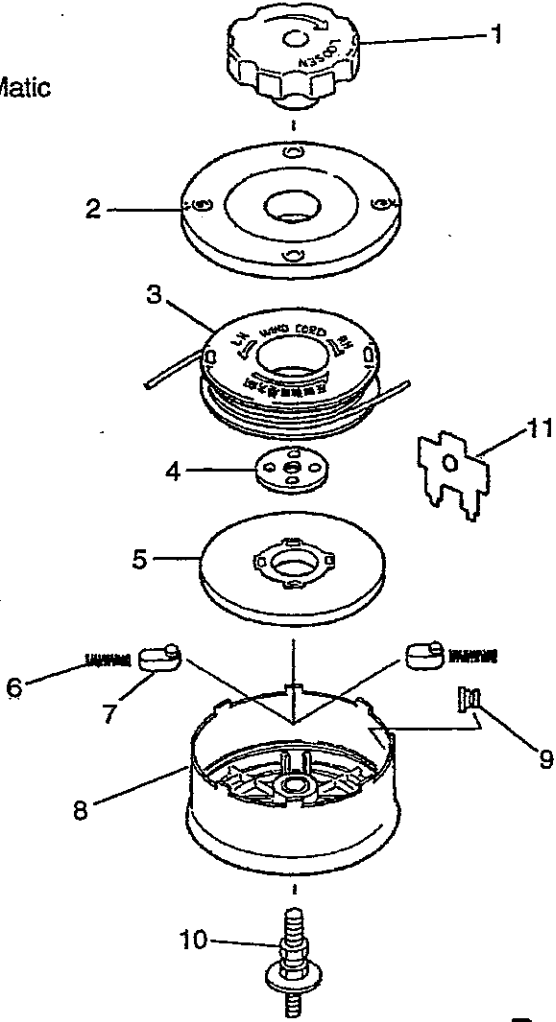

*Early BC260/H & BC320/H models

See footnote on next page for serial number info.
NOTE: Pump body (8) part number 263290 used on later BC260/H and BC320/H models can be used to replace plate (6), gasket (7) and pump body (8). Complete carburetor, part number 263487 for BC260/H models is no longer available and has been replaced by carburetor part number 261755.

MC260/H & BC320/H Nylon Line Cutting Attachments

A

5 in. Manual Head
#211088

B

5 in. Semi-Auto
#840544

C

5 in. Maru-Matic
#262288

D

5 in. Semi-Auto #840400

BC260/H & BC320/H Nylon Line Cutting Attachments

Ref. No.	Part No.	Description	Q'ty	Remarks
A 5 inch Manual Head #211088				
1	211088	Manual Head Assembly	1	Includes 2-10
2	210244	Setting Bolt	1	
3	211089	Nylon Cutter	1	Includes 4-10
4	211092	Knob	1	
5	211091	Housing	1	
6	210803	Cord Guide (Eyelet)	2	
7	210802	Spring	1	
8	210801	Nylon Cord	1	
9	211090	Spool	1	
10	210800	Shaft Bolt	1	
B 5 inch Semi-Auto #840544				
1	840545	Shaft Bolt	1	
2	840546	Housing	1	
3	840547	Eyelets	2	
4	840548	Spool	1	
5	840549	Snap Ring	1	
6	840550	Lower Body	1	
7	840551	Spring	1	
8	840552	Outer Drive	1	
9	840553	Knob	1	
10	840554	Retainer Bolt	1	
11	840555	Plug	1	
C 5 inch Maru-Matic #262288				
1	262322	Knob (Left-Hand Thread)	1	
2	262321	Cover	1	
3	262319	Spool	1	
4	262317	Flat Nut (Left-Hand)	1	
5	262316	Cam Disk	1	
6	262533	Cam Spring	4	Yellow (Shortest line length)
6	262329	Cam Spring	4	Silver
6	262314	Cam Spring	4	Red (Recommended)
6	262534	Cam Spring	4	White (Longest line length)
7	262315	Cam Slide	4	
8	262313	Spool Housing	1	
9	262312	Eyelet	2	
10	262311	Adapter (Left-Hand)	1	
11	262323	Flat Nut Fastening Tool	1	
D 5 inch Maru-Matic #840400				
1	840409	Cover	1	
2	840408	Button	1	
3	840410	Spool	1	
4	840406	Spring	1	
5	840519	Bolt	1	
6	840403	Housing	1	