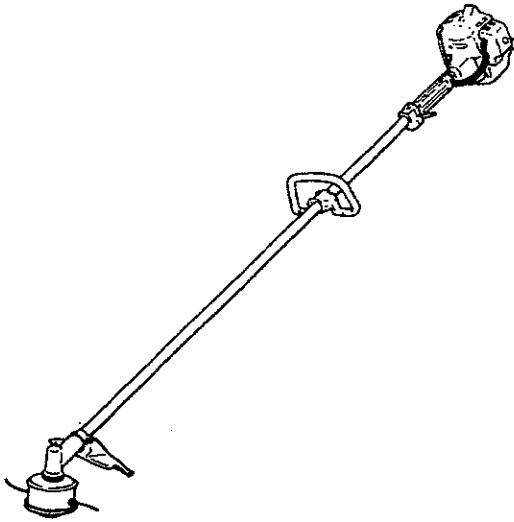

Manufacturing quality equipment since 1895.

ILLUSTRATED PARTS LIST

Models

BC260, BC260H, BC320 & BC320H

BC260 & BC320

BC260H & BC320H

Models BC260/H & BC320/H Driveshaft Assembly

For All Models

For BC260 & BC320

For BC260H & BC320H

Models BC260/H & BC320/H Driveshaft Assembly

Ref No.	Part No.	Description	Q'ty	Remarks and Model
1	219268	Driveshaft Assembly	1	
2	215654	Driveshaft Tube	1	
3	215535	Label	1	
4	215534	Label	1	
5	219293	Label	1	BC260/BC320
5	219294	Label	1	BC260H/BC320H
6	219469	Clutch Case Assy	1	Includes 7-13
7	218880	Shaft Tube Adapter	1	
8	214162	Buffer	1	
9	214163	Washer	1	
10	218879	Bearing Case	1	
11	092033	Screw	4	M5 x 15
12	214161	Bearing	2	#6000ZZ
13	054676	Snap Ring	1	H26
14	261246	Cap Screw	1	M5 x 25
15	261250	Cap Screw	4	
16	219083	Clutch Drum	1	
17	215933	Hanging Bracket	1	
18	261762	Cap Screw	1	M5 x 14
19	215532	Shaft Grip	1	
20	218757	Gearcase Assy	1	Includes 21-39
21	218758	Gearcase	1	
22	089845	Grease Plug	1	M8 x 10
23	261246	Cap Screw	1	H5 x 25
24	210554	Bearing	1	#608
25	210555	Gear	1	
26	210556	Blade Shaft	1	
27	019585	Bearing	1	#6001
28	055185	Snap Ring	1	H28
29	215544	Pinion Gear	1	
30	210560	Bearing	1	#609
31	140268	Bearing	1	#6092
32	140269	Snap Ring	1	S9
33	140270	Snap Ring	1	H24
34	215641	Oil Seal	1	D18286
35	217844	Collar	1	
36	217845	Boss Adapter	1	
37	215546	Clamping Washer	1	
38	215547	Stabilizer	1	
39	215610	Bolt (L.H. Thread)	1	M8 x 22
40	215993	Cap Screw	1	M5 x 10
41	215774	Blade Guard Assy	1	Includes 42-45
42	213843	Blade Guard	1	
43	212995	Bracket	1	
44	261246	Cap Screw	2	M5 x 25
45	212994	Threaded Bracket	1	