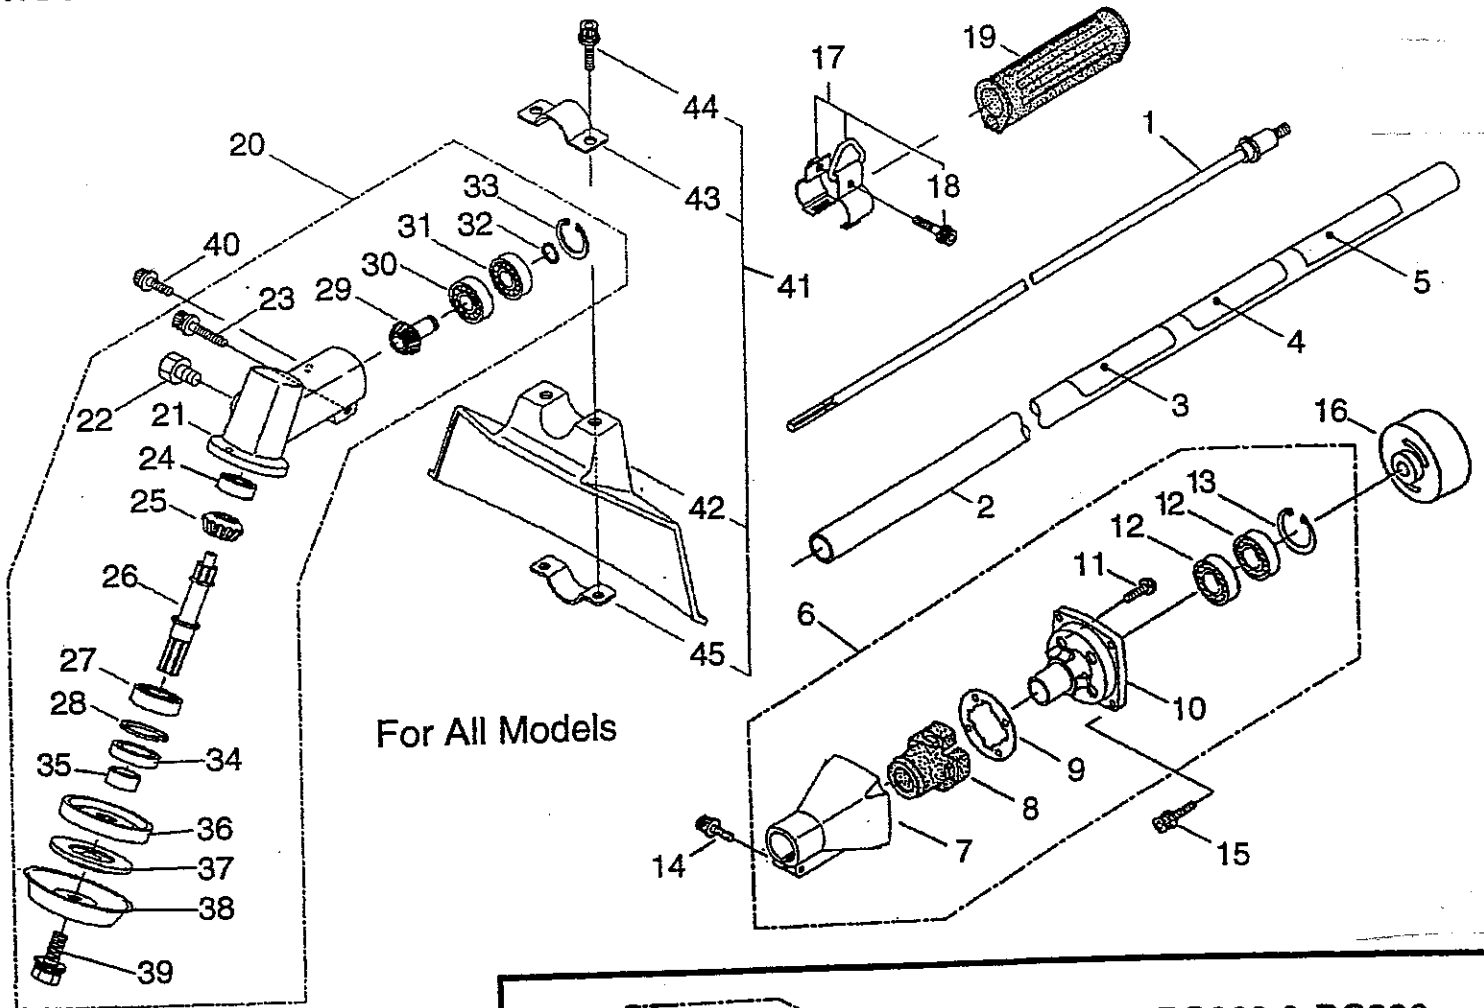

Models BC260/H & BC320/H Driveshaft Assembly

Models BC260/H & BC320/H Driveshaft Assembly

Ref No.	Part No.	Description	Q'ty	Remarks and Model
1	219268	Driveshaft Assembly	1	
2	215654	Driveshaft Tube	1	
3	215535	Label	1	
4	215534	Label	1	
5	219293	Label	1	BC260/BC320
5	219294	Label	1	BC260H/BC320H
6	219469	Clutch Case Assy	1	Includes 7-13
7	218880	Shaft Tube Adapter	1	
8	214162	Buffer	1	
9	214163	Washer	1	
10	218879	Bearing Case	1	
11	092033	Screw	4	M5 x 15
12	214161	Bearing	2	#6000ZZ
13	054676	Snap Ring	1	H26
14	261246	Cap Screw	1	M5 x 25
15	261250	Cap Screw	4	
16	219083	Clutch Drum	1	
17	215933	Hanging Bracket	1	
18	261762	Cap Screw	1	M5 x 14
19	215532	Shaft Grip	1	
20	218757	Gearcase Assy	1	Includes 21-39
21	218758	Gearcase	1	
22	089845	Grease Plug	1	M8 x 10
23	261246	Cap Screw	1	H5 x 25
24	210554	Bearing	1	#608
25	210555	Gear	1	
26	210556	Blade Shaft	1	
27	019585	Bearing	1	#6001
28	055185	Snap Ring	1	H28
29	215544	Pinion Gear	1	
30	210560	Bearing	1	#609
31	140268	Bearing	1	#6092
32	140269	Snap Ring	1	S9
33	140270	Snap Ring	1	H24
34	215641	Oil Seal	1	D18286
35	217844	Collar	1	
36	217845	Boss Adapter	1	
37	215546	Clamping Washer	1	
38	215547	Stabilizer	1	
39	215610	Bolt (L.H. Thread)	1	M8 x 22
40	215993	Cap Screw	1	M5 x 10
41	215774	Blade Guard Assy	1	Includes 42-45
42	213843	Blade Guard	1	
43	212995	Bracket	1	
44	261246	Cap Screw	2	M5 x 25
45	212994	Threaded Bracket	1	

Ref No.	Part No.	Description	Q'ty	Remarks and Model
46	215601	Loop Handle Assy	1	Includes 47-50
47	214982	Loop Handle	1	BC260/BC320
48	213171	Packing	1	BC260/BC320
49	215608	Cap Screw	4	M5 x 30
50	089846	Nut	4	M5
51	219086	Throttle Trigger	1	BC260/BC320
52	214083	Outer Guide	1	BC260/BC320
53	213445	Switch Lead Wires	1	BC260/BC320
54	213444	Throttle Cable	1	BC260/BC320
55	213548	Plastic Tube	1	BC260/BC320
56	216935	Bracket Assembly	1	Includes 57, 58
57	261246	Cap Screw	2	BC260H/BC320H
58	261250	Cap Screw	4	BC260H/BC320H
59	219643	Right Handle Assy	1	Includes 60, 61
60	054716	Handle	1	BC260H/BC320H
61	218468	Handle Grip	1	BC260H/BC320H
62	219641	Left Handle Assy	1	Includes 63, 64
63	054716	Handle	1	BC260H/BC320H
64	218467	Handle Grip	1	BC260H/BC320H
65	216147	Throttle Trigger	1	BC260H/BC320H
66	219126	Rubber Tube	1	BC260H/BC320H
67	215969	Lead Wire Assy	1	Includes 68
68	213606	Throttle Cable	1	BC260H/BC320H