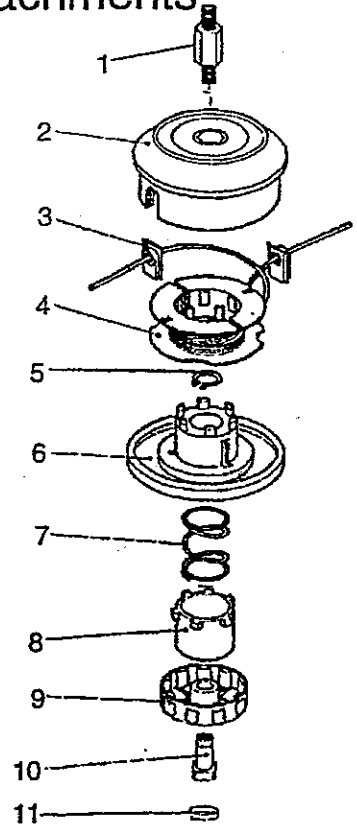

*Early BC260/H & BC320/H models

See footnote on next page for serial number info.
NOTE: Pump body (8) part number 263290 used on later BC260/H and BC320/H models can be used to replace plate (6), gasket (7) and pump body (8). Complete carburetor, part number 263487 for BC260/H models is no longer available and has been replaced by carburetor part number 261755.

MC260/H & BC320/H Nylon Line Cutting Attachments

A

5 in. Manual Head
#211088

B

5 in. Semi-Auto
#840544

C

5 in. Maru-Matic
#262288

D

5 in. Semi-Auto #840400

BC260/H & BC320/H Nylon Line Cutting Attachments

Ref. No.	Part No.	Description	Q'ty	Remarks
A 5 inch Manual Head #211088				
1	211088	Manual Head Assembly	1	Includes 2-10
2	210244	Setting Bolt	1	
3	211089	Nylon Cutter	1	Includes 4-10
4	211092	Knob	1	
5	211091	Housing	1	
6	210803	Cord Guide (Eyelet)	2	
7	210802	Spring	1	
8	210801	Nylon Cord	1	
9	211090	Spool	1	
10	210800	Shaft Bolt	1	
B 5 inch Semi-Auto #840544				
1	840545	Shaft Bolt	1	
2	840546	Housing	1	
3	840547	Eyelets	2	
4	840548	Spool	1	
5	840549	Snap Ring	1	
6	840550	Lower Body	1	
7	840551	Spring	1	
8	840552	Outer Drive	1	
9	840553	Knob	1	
10	840554	Retainer Bolt	1	
11	840555	Plug	1	
C 5 inch Maru-Matic #262288				
1	262322	Knob (Left-Hand Thread)	1	
2	262321	Cover	1	
3	262319	Spool	1	
4	262317	Flat Nut (Left-Hand)	1	
5	262316	Cam Disk	1	
6	262533	Cam Spring	4	Yellow (Shortest line length)
6	262329	Cam Spring	4	Silver
6	262314	Cam Spring	4	Red (Recommended)
6	262534	Cam Spring	4	White (Longest line length)
7	262315	Cam Slide	4	
8	262313	Spool Housing	1	
9	262312	Eyelet	2	
10	262311	Adapter (Left-Hand)	1	
11	262323	Flat Nut Fastening Tool	1	
D 5 inch Maru-Matic #840400				
1	840409	Cover	1	
2	840408	Button	1	
3	840410	Spool	1	
4	840406	Spring	1	
5	840519	Bolt	1	
6	840403	Housing	1	