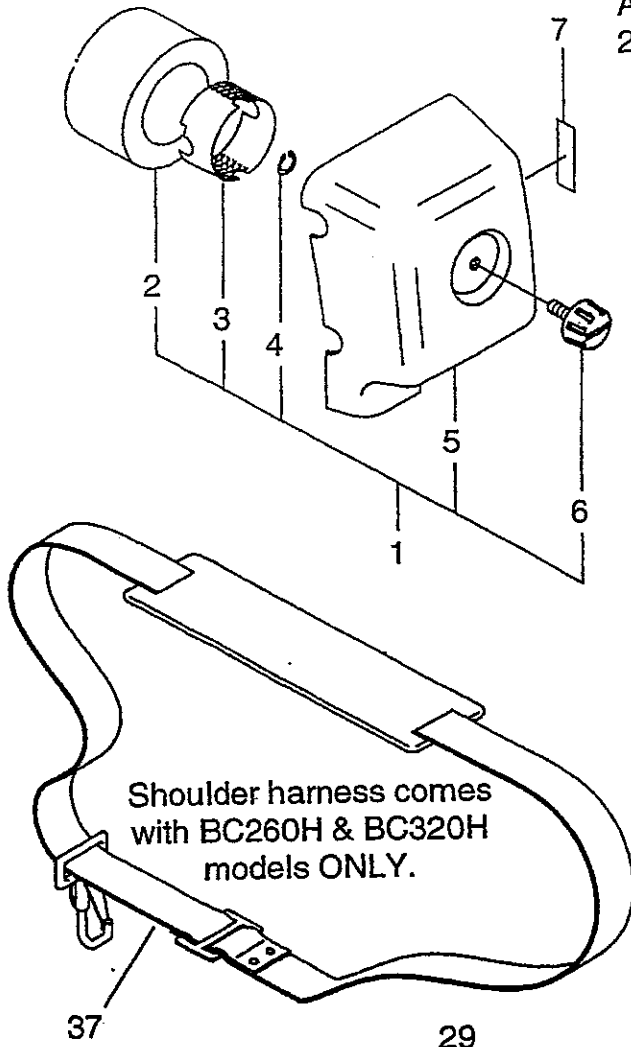

Models BC260/H & BC320/H Air Filter, Fuel Tank and Accessories

A heavy duty air filter assembly p/n 263696 (not shown) is also available.

Shoulder harness comes with BC260H & BC320H models ONLY.