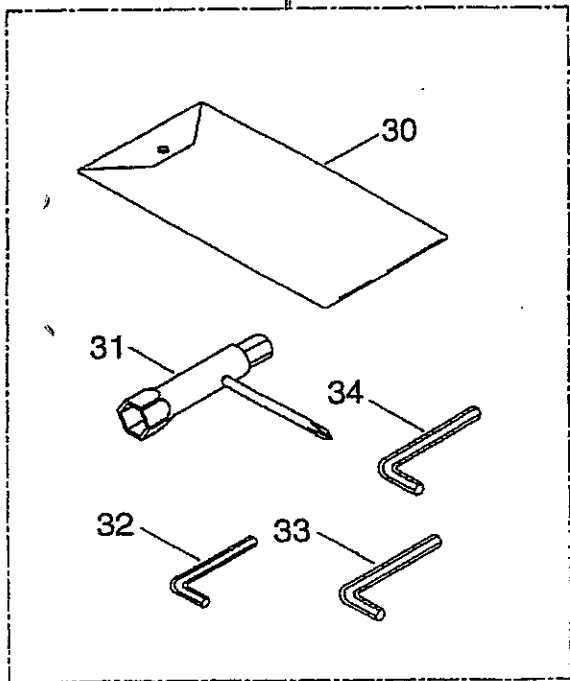

Models BC260/H & BC320/H Air Filter, Fuel Tank and Accessories

A heavy duty air filter assembly p/n 263696 (not shown) is also available.

Shoulder harness comes with BC260H & BC320H models ONLY.