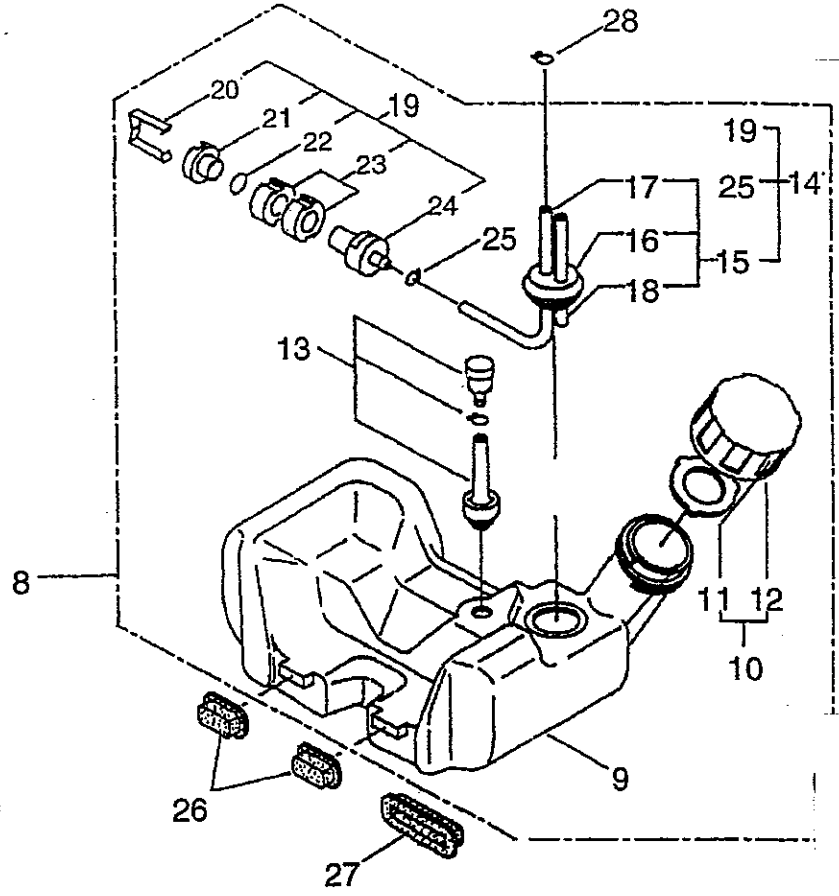

Models BC260/H & BC320/H Air Filter, Fuel Tank and Accessories

A heavy duty air filter assembly p/n 263696 (not shown) is also available.

Shoulder harness comes with BC260H & BC320H models ONLY.