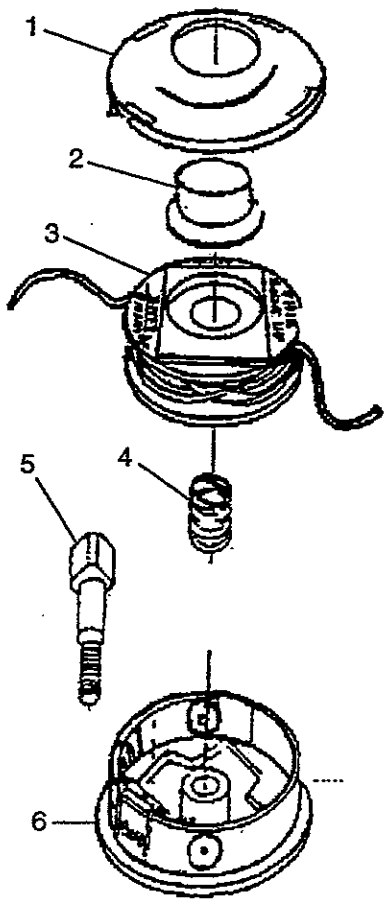

*Early BC260/H & BC320/H models

See footnote on next page for serial number info.
NOTE: Pump body (8) part number 263290 used on later BC260/H and BC320/H models can be used to replace plate (6), gasket (7) and pump body (8). Complete carburetor, part number 263487 for BC260/H models is no longer available and has been replaced by carburetor part number 261755.

MC260/H & BC320/H Nylon Line Cutting Attachments

A

5 in. Manual Head
#211088

B

5 in. Semi-Auto
#840544

C

5 in. Maru-Matic
#262288

D

5 in. Semi-Auto #840400

BC260/H & BC320/H Nylon Line Cutting Attachments

Ref. No.	Part No.	Description	Q'ty	Remarks
A 5 inch Manual Head #211088				
1	211088	Manual Head Assembly	1	Includes 2-10
2	210244	Setting Bolt	1	
3	211089	Nylon Cutter	1	Includes 4-10
4	211092	Knob	1	
5	211091	Housing	1	
6	210803	Cord Guide (Eyelet)	2	
7	210802	Spring	1	
8	210801	Nylon Cord	1	
9	211090	Spool	1	
10	210800	Shaft Bolt	1	
B 5 inch Semi-Auto #840544				
1	840545	Shaft Bolt	1	
2	840546	Housing	1	
3	840547	Eyelets	2	
4	840548	Spool	1	
5	840549	Snap Ring	1	
6	840550	Lower Body	1	
7	840551	Spring	1	
8	840552	Outer Drive	1	
9	840553	Knob	1	
10	840554	Retainer Bolt	1	
11	840555	Plug	1	
C 5 inch Maru-Matic #262288				
1	262322	Knob (Left-Hand Thread)	1	
2	262321	Cover	1	
3	262319	Spool	1	
4	262317	Flat Nut (Left-Hand)	1	
5	262316	Cam Disk	1	
6	262533	Cam Spring	4	Yellow (Shortest line length)
6	262329	Cam Spring	4	Silver
6	262314	Cam Spring	4	Red (Recommended)
6	262534	Cam Spring	4	White (Longest line length)
7	262315	Cam Slide	4	
8	262313	Spool Housing	1	
9	262312	Eyelet	2	
10	262311	Adapter (Left-Hand)	1	
11	262323	Flat Nut Fastening Tool	1	
D 5 inch Maru-Matic #840400				
1	840409	Cover	1	
2	840408	Button	1	
3	840410	Spool	1	
4	840406	Spring	1	
5	840519	Bolt	1	
6	840403	Housing	1	