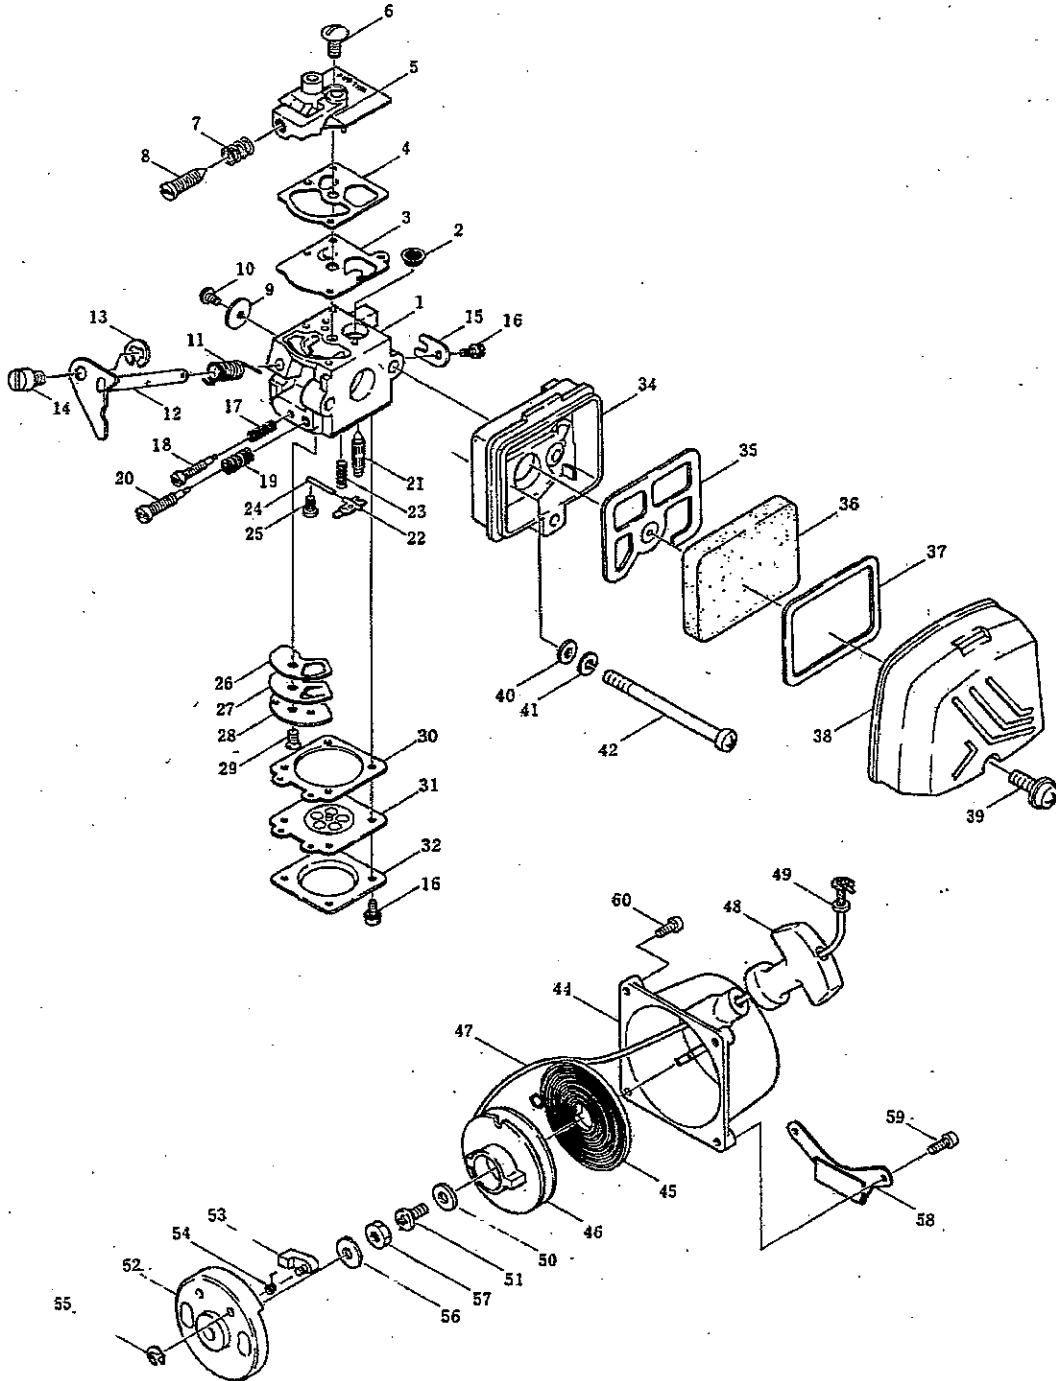

PARTS LIST

MODEL BC184C

4. ENGINE (CARBURETOR, AIR CLEANER)

MARUYAMA U.S., INC.

Ref.No.	Parts No.	Parts Name	Q'ty	Ref.No.	Parts No.	Parts Name	Q'ty
4-1	944163	Carburetor, ass'y	1	4-41	901518	Spring washer	2
4-2	944198	. Strainer	1	4-42	944138	Bolt	2
4-3	944197	. Pump diaphragm	1	4-43	944600	Recoil starter, ass'y	1
4-4	944196	. Gasket	1	4-44	944606	. Case	1
4-5	944192	. Pump cover	1	4-45	944230	. Spiral spring	1
4-6	944193	. Screw	1	4-46	944229	. Recoil reel	1
4-7	944195	. Spring	1	4-47	944231	. Rope	1
4-8	944194	. Adjust screw	1	4-48	944232	. Handle	1
4-9	944203	. Throttle valve	1	4-49	944502	. Plate	1
4-10	944204	. Screw	1	4-50	944228	. Washer	1
4-11	944200	. Spring	1	4-51	996395	. Screw	1
4-12	944199	. Throttle shaft	1	4-52	944223	Pulley	1
4-13	944202	. Snap ring	1	4-53	944224	. Recoil pawl	1
4-14	944201	. Cable adjust	1	4-54	944225	. Return spring	1
4-15	944222	. Clip	1	4-55	944226	. E-ring	1
4-16	944221	. Screw	5	4-56	071120	Washer	1
4-17	944206	. Spring	1	4-57	943863	Nut	1
4-18	944205	. Adjust screw	1	4-58	944170	Bracket	1
4-19	944208	. Spring	1	4-59	943986	Screw	3
4-20	944207	. Adjust screw	1	4-60	944604	Screw	1
4-21	944213	. Needle valve	1				
4-22	944214	. Control lever	1				
4-23	944215	. Spring	1				
4-24	944216	. Pin	1				
4-25	944217	. Screw	1				
4-26	944211	. Gasket	1				
4-27	944210	. Diaphragm	1				
4-28	944209	. Plate	1				
4-29	944212	. Screw	1				
4-30	944218	. Gasket	1				
4-31	944219	. Diaphragm	1				
4-32	944220	. Cover	1				
4-33	944379	Air filter, ass'y	1				
4-34	944597	. Case, comp.	1				
4-35	944381	. Plate	1				
4-36	944133	. Element	1				
4-37	944136	. Plate	1				
4-38	944382	. Cap	1				
4-39	944137	. Screw	1				
4-40	071104	Washer	2