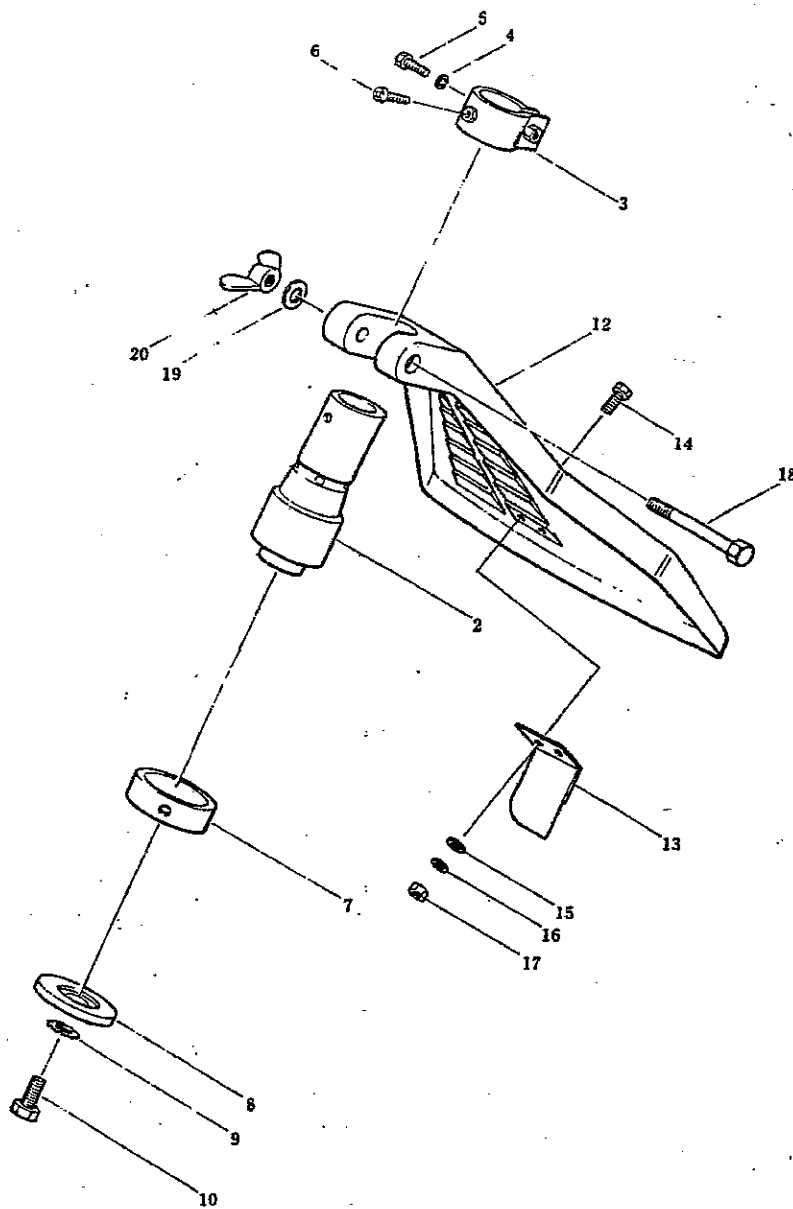

PARTS LIST

MODEL BC184C

2. GEAR CASE

MARUYAMA U.S., INC.

Ref. No.	Parts No.	Parts Name	Q'ty	Ref. No.	Parts No.	Parts Name	Q'ty
2-1	054991	Bearing case, comp.	1				
2-2	211075	. Bearing case, ass'y	1				
2-3	054997	. Pipe band	1				
2-4	012502	. Spring washer (M6)	1				
2-5	089691	. Bolt (M6X15)	1				
2-6	081412	. Screw (M5X0.8X10)	1				
2-7	054999	. Boss (A)	1				
2-8	055000	. Boss (B)	1				
2-9	210309	. Toothed washer (M8, Counterclockwise)	1				
2-10	089432	. Bolt (M8X18, Counterclockwise)	1				
2-11	212103	Safety cover, ass'y (Red)	1				
2-12	212104	. Safety cover (Red)	1				
2-13	211372	. Cut off blade	1				
2-14	089540	. Bolt (M5X12)	2				
2-15	022905	. Washer (M5)	2				
2-16	012501	. Spring washer (M5)	2				
2-17	081027	. Nut (M5)	2				
2-18	082144	. Bolt (M6X55X18)	1				
2-19	013754	. Washer (M6)	1				
2-20	054990	. Wing nut (M6)	1