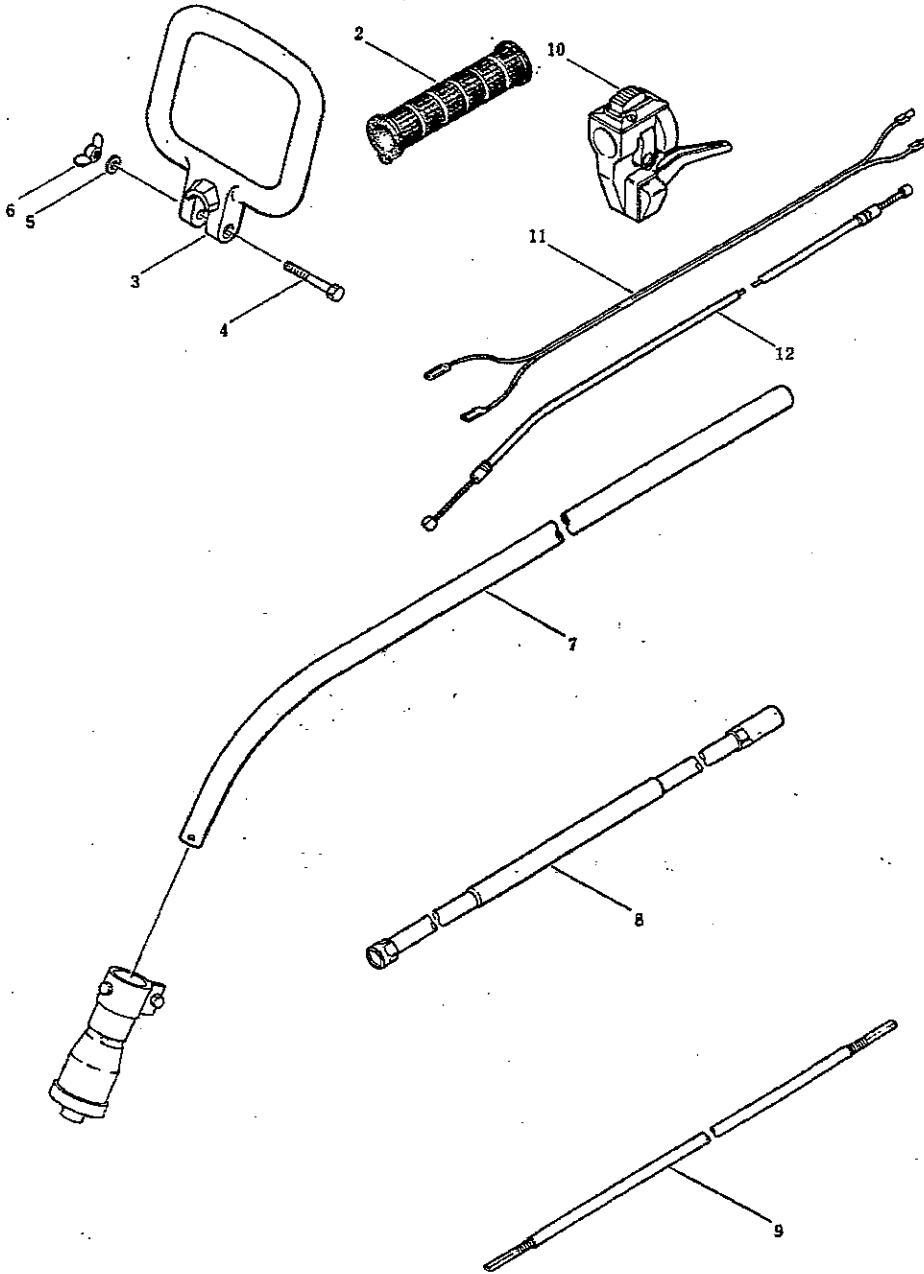

# PARTS LIST

## 1. MAIN BODY

MARUYAMA U.S., INC.

Ref.No.	Parts No.	Parts Name	Q'ty	Ref.No.	Parts No.	Parts Name	Q'ty
1-1	344473	BC184C	1				
1-2	054987	Grip (φ19)	1				
1-3	211138	Handle (Red)	1				
1-4	082134	Bolt (M6X50X18)	1				
1-5	013754	Washer (M6)	1				
1-6	054990	Wing nut (M6)	1				
1-7	054986	Outer transmission shaft	1				
1-8	054980	Flexible outer	1				
1-9	054985	Inner transmission shaft	1				
1-10	212111	Throttle lever	1				
1-11	212257	Lead wire	1				
1-12	212258	Throttle wire	1				