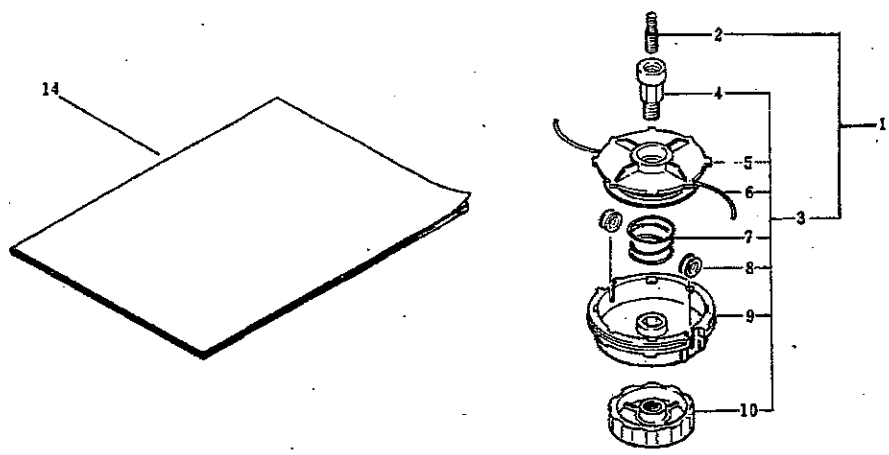

PARTS LIST

MODEL BC184C

5. ACCESSORIES

MARUYAMA U.S., INC.

Ref.No.	Parts No.	Parts Name	Q'ty	Ref.No.	Parts No.	Parts Name	Q'ty
5-1	211088	Nylon cutter, ass'y	1				
5-2	210244	. Setting bolt	1				
5-3	211089	. Nylon cutter (Black)	1				
5-4	210800	.. Shaft bolt	1				
5-5	211090	.. Spool	1				
5-6	210801	.. Nylon cord	1				
5-7	210802	.. Spring	1				
5-8	210803	.. Cord guide	2				
5-9	211091	.. Housing	1				
5-10	211092	.. Knob	1				
5-11	054753	Tool bag	1				
5-12	210418	Box spanner (13X19X ⊕)	1				
5-13	058590	Handle (φ3.5X100)	1				
5-14	212106	Instruction manual	1