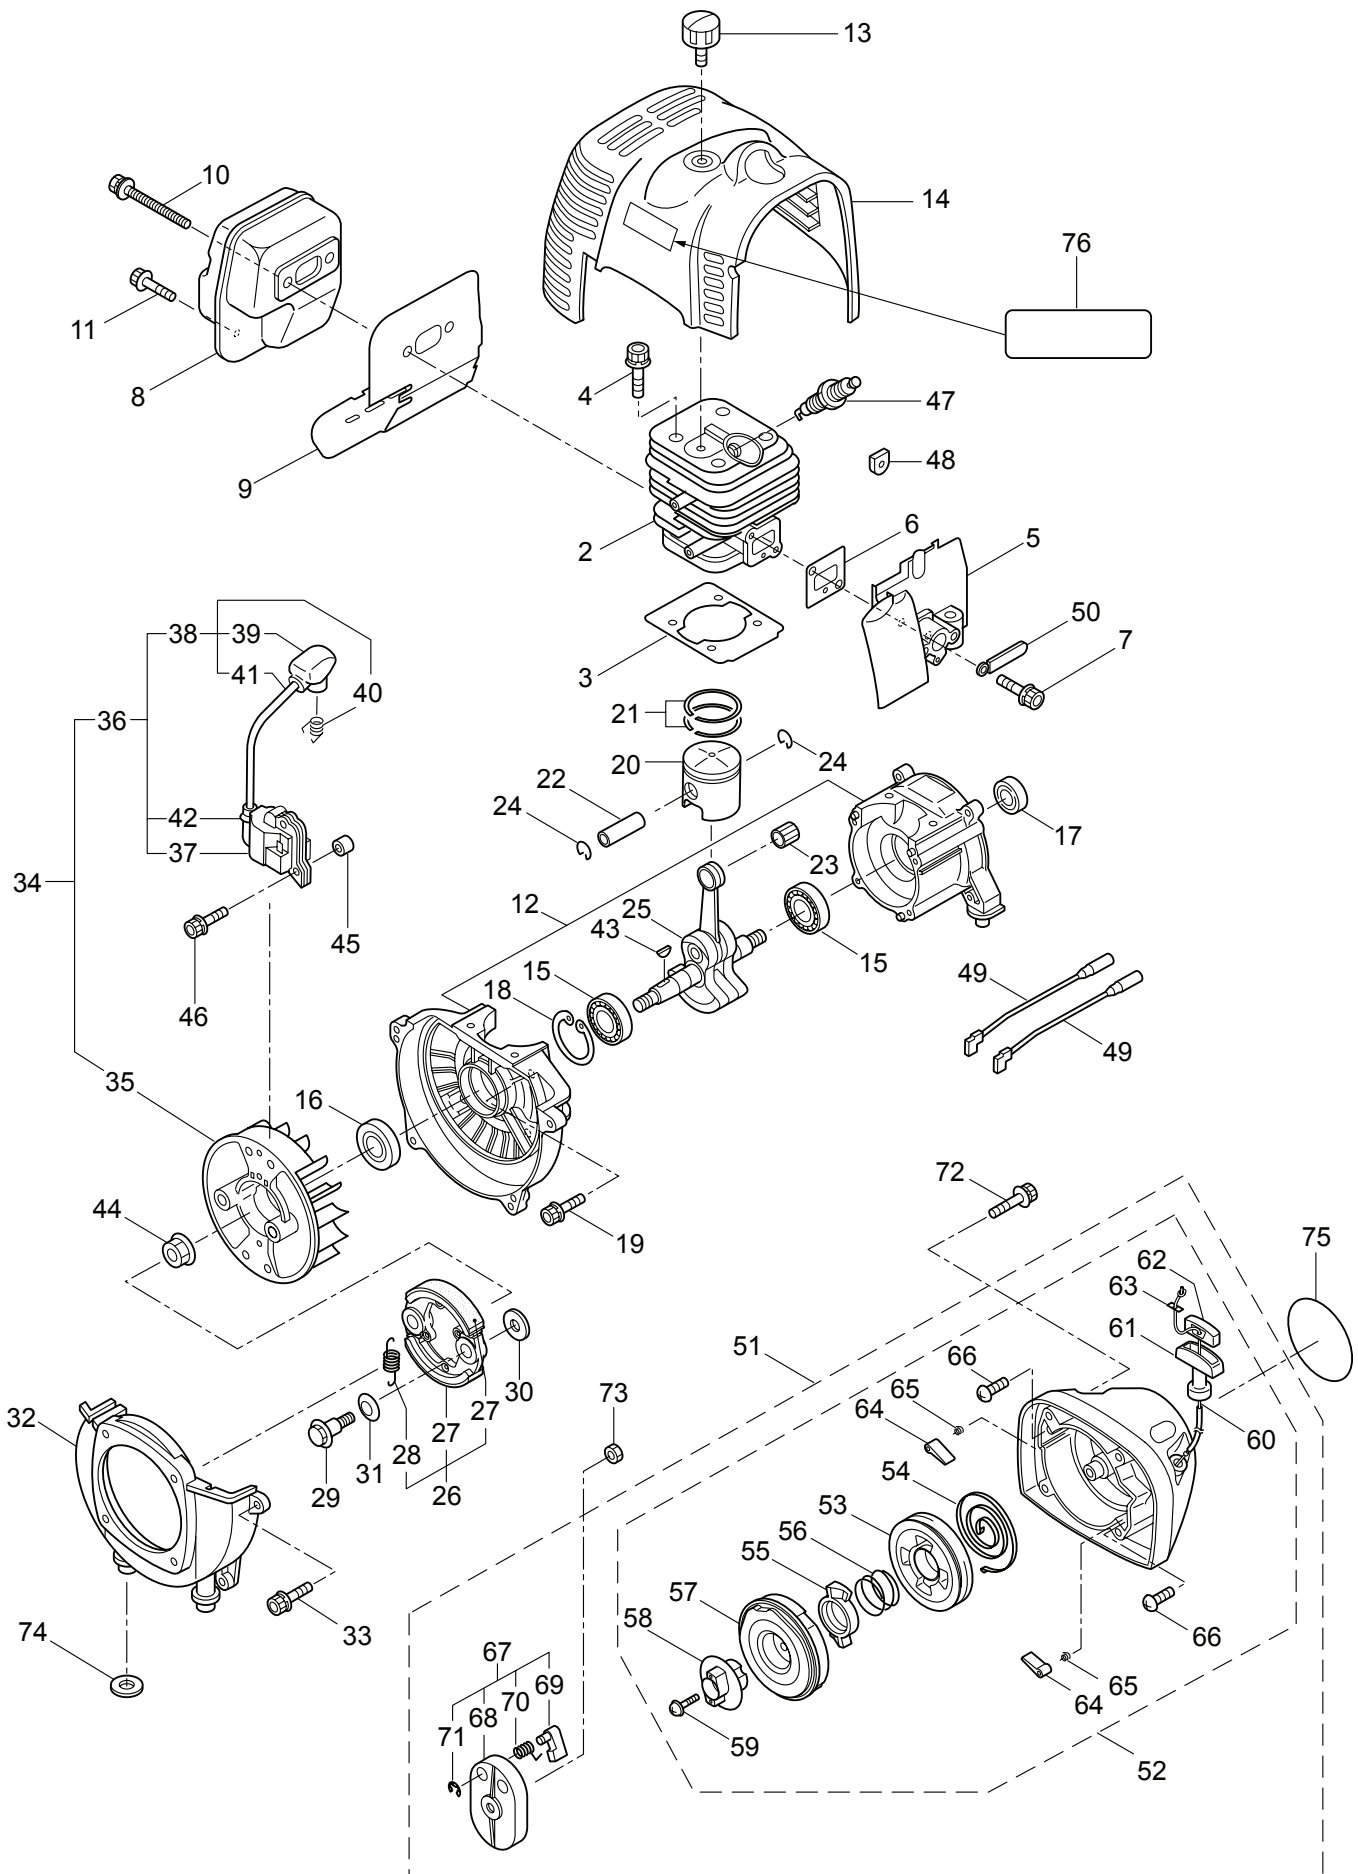

3. B50R ENGINE

Ref. No.	Part No.	Part Name	Q'ty	Remarks
3-46	283669	Cap Screw	2	M4x25
3-47	261200	Spark Plug	1	NGK BPM6Y
3-48	281172	Grommet	1	
3-49	267492	Lead	2	130L
3-50	264588	Clamp	1	
3-51	282294	Recoil Starter Ass'y	1	Incl.52-71
3-52	282295	Starter Ass'y	1	Incl.53-66
3-53	280994	Pulley	1	
3-54	280995	Spiral Spring	1	
3-55	280996	Pawl	1	
3-56	280997	Return Spring	1	
3-57	283123	Spring Comp.	1	
3-58	280999	Plate	1	
3-59	281000	Set Screw	1	
3-60	281004	Starter Rope	1	
3-61	262633	Starter Grip	1	
3-62	262981	Cap	1	
3-63	281005	Rope Stopper	1	
3-64	281001	Pawl	2	
3-65	281002	Return Spring	2	
3-66	282622	Screw	2	
3-67	282623	Starter Pulley Ass'y	1	Incl.68-71
3-68	282282	Starter Pulley	1	
3-69	262636	Pawl	2	
3-70	262637	Return Spring	2	
3-71	262638	E-Ring	2	
3-72	261607	Cap Screw	4	M5x16
3-73	126990	Nut	1	M8
3-74	285735	Packing	4	
3-75	286911	Label	1	NE500
3-76	286912	Label	1