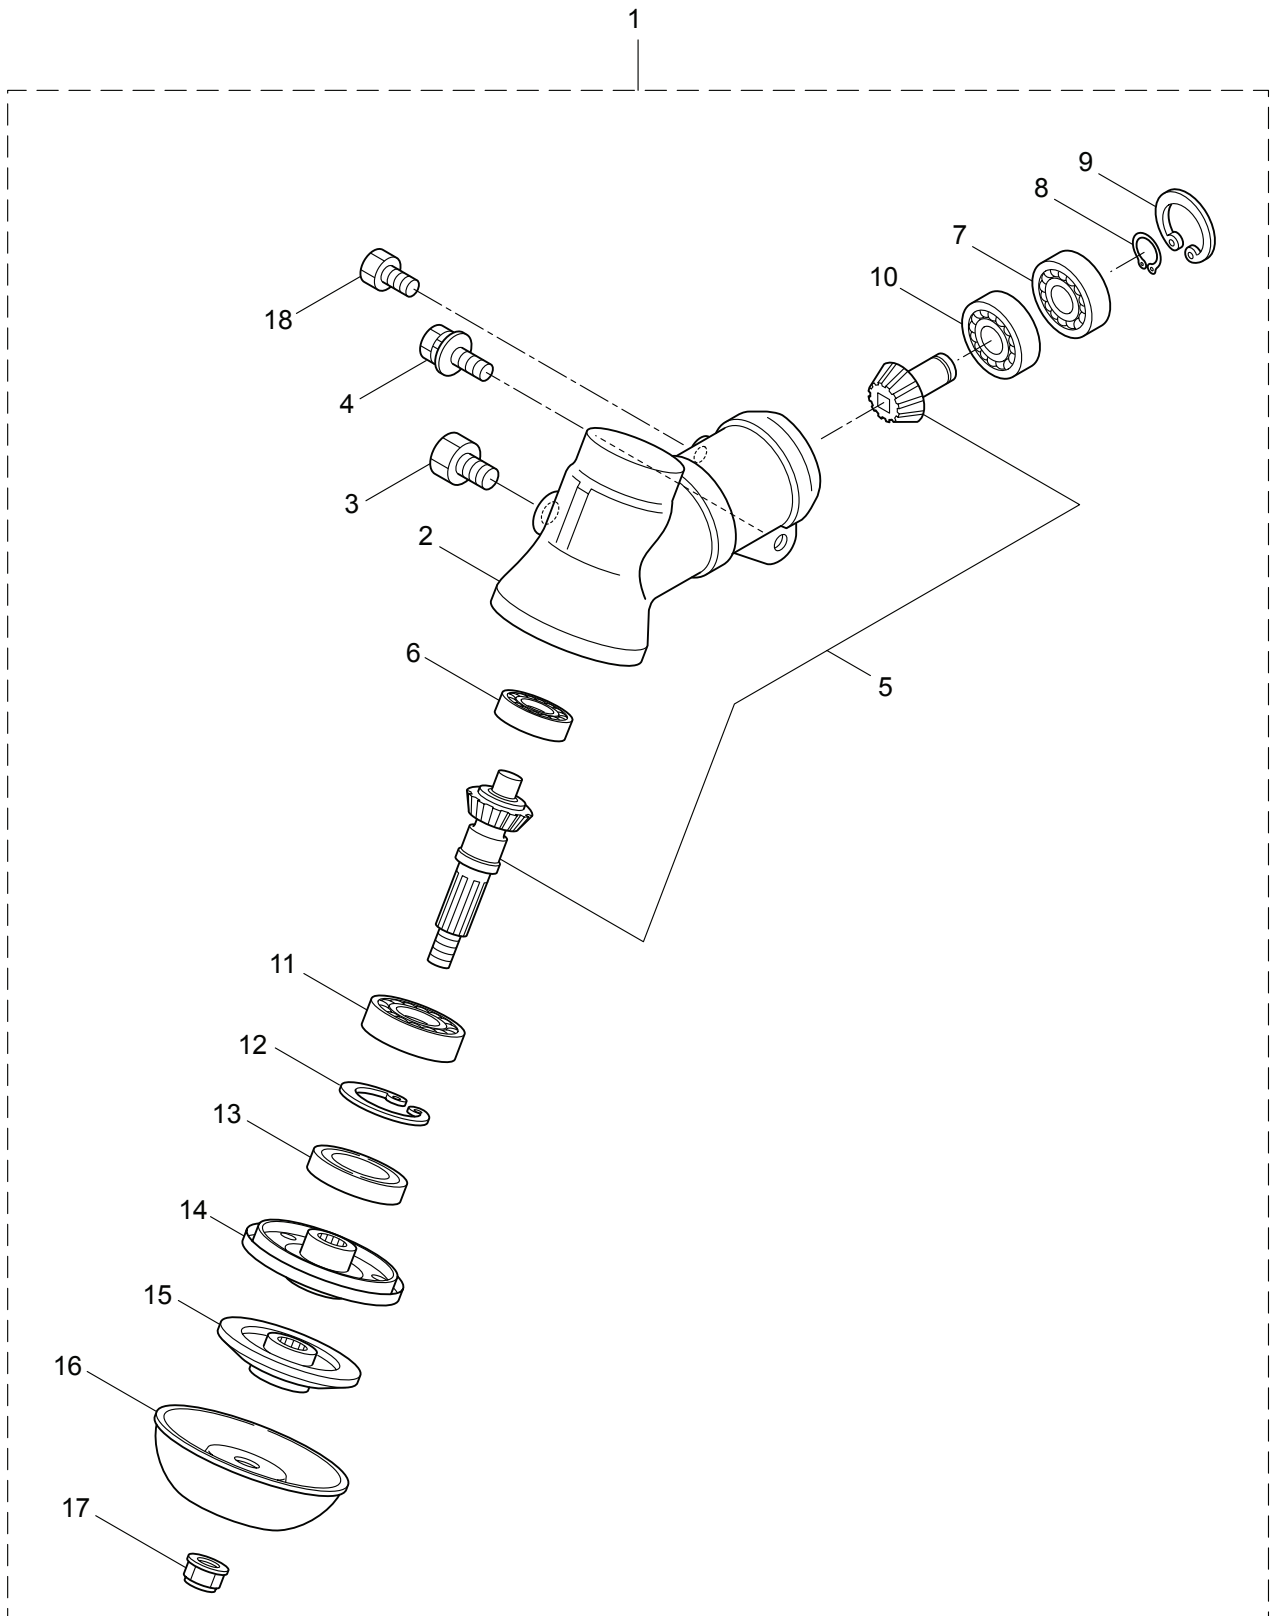

2. B50R GEARCASE

Ref. No.	Part No.	Part Name	Q'ty	Remarks
2-1	232919	Gearcase Ass'y	1	Incl.2-18
2-2	232833	Gearcase	1	
2-3	234109	Bolt	1	M8x8
2-4	092556	Bolt	1	M6x30
2-5	234349	Gear Set	1	
2-6	014490	Bearing	1	#6000
2-7	106933	Bearing	1	#6000Z
2-8	014210	Snap Ring	1	#10
2-9	054676	Snap Ring	1	#26
2-10	014490	Bearing	1	#6000
2-11	012544	Bearing	1	#6202
2-12	012380	Snap Ring	1	#35
2-13	232049	Oil Seal	1	D21355
2-14	232322	Bracket A Ass'y	1	
2-15	232052	Bracket B	1	
2-16	230849	Stabilizer	1	
2-17	232920	Nut	1	M10x1.25
2-18	089747	Bolt	1	M6x12