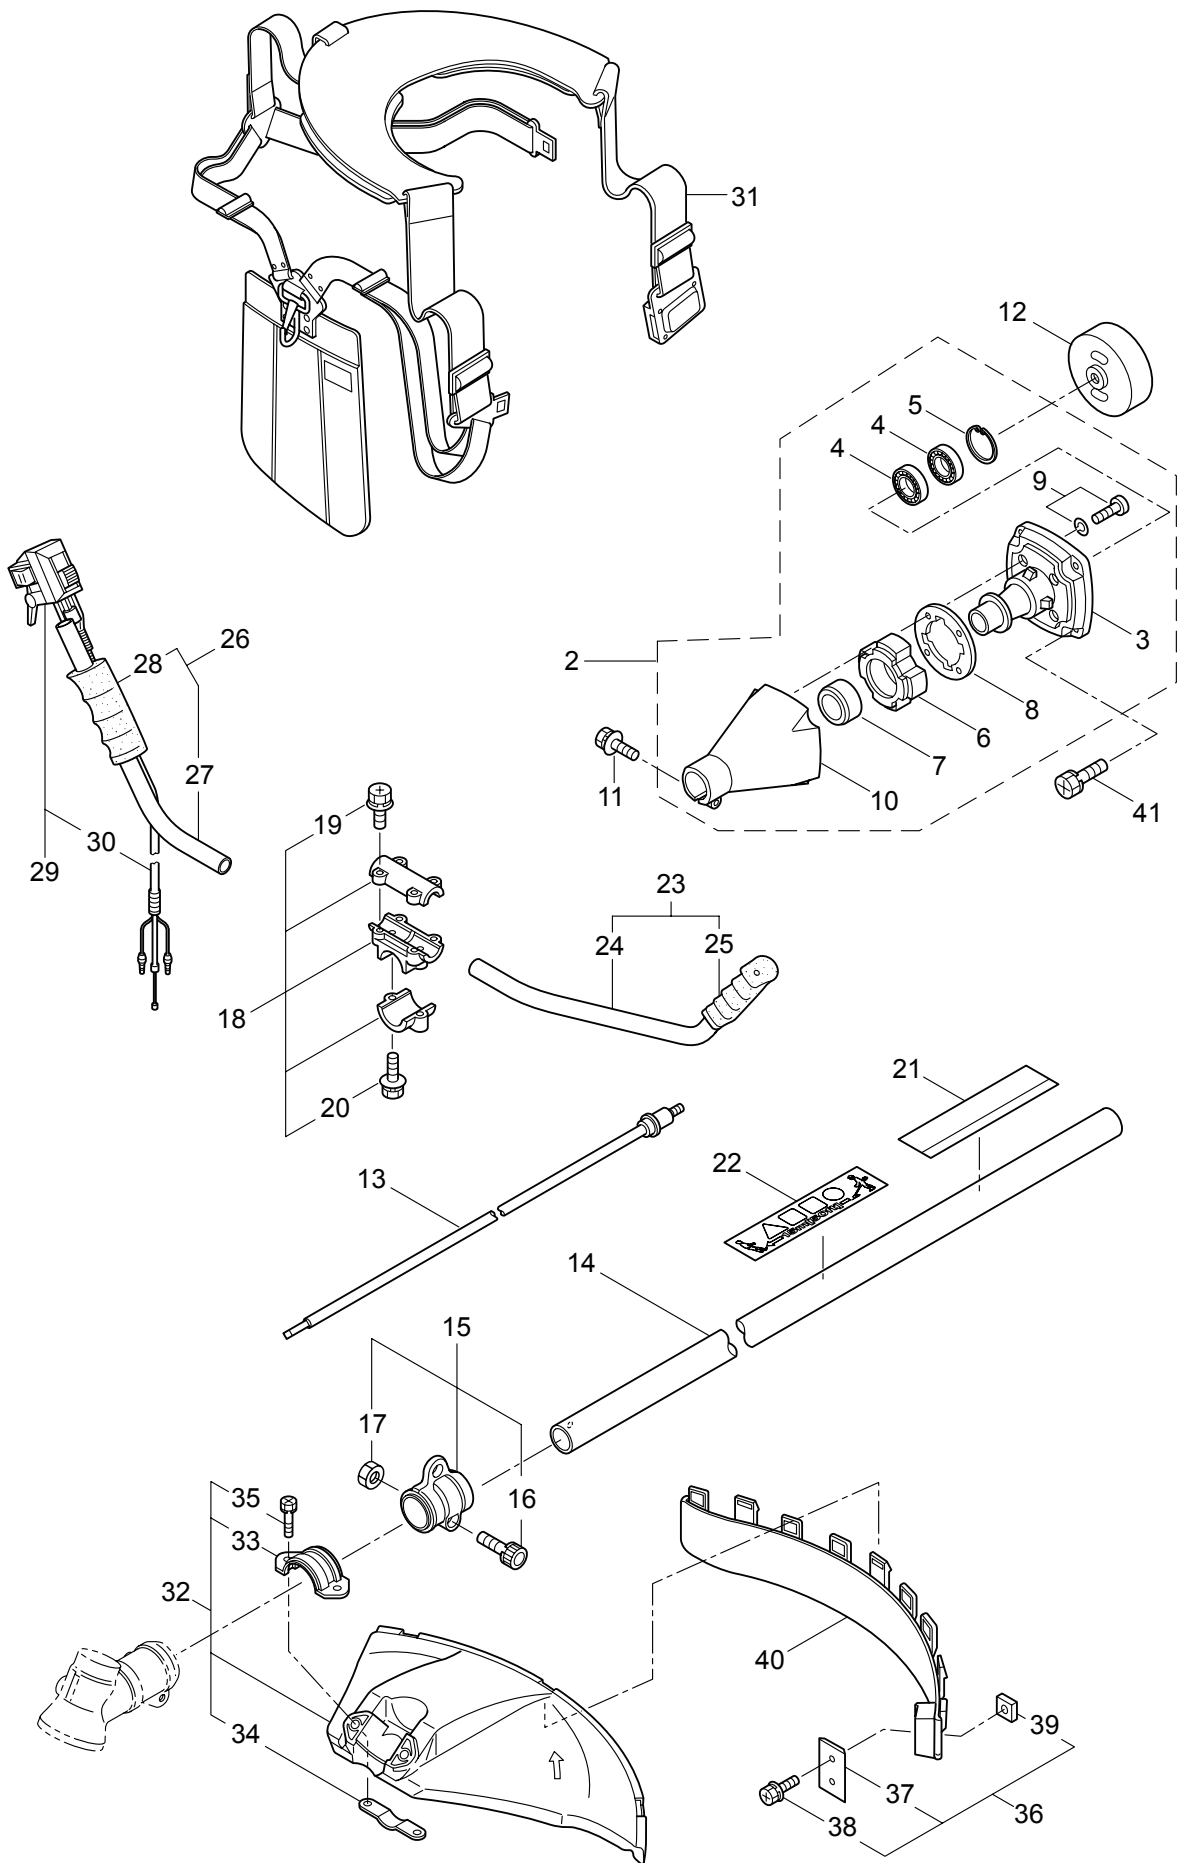

PARTS LIST

B50R

CONTENTS

1. MAIN BODY	1 ~ 2
2. GEARCASE.....	3 ~ 4
3. ENGINE.....	5 ~ 8
4. CARBURETOR, FUEL TANK	9 ~ 12
5. ACCESSORIES	13 ~ 14

2012. 08.

P/N 523426-1

1. B50R
MAIN BODY

Ref. No.	Part No.	Part Name	Q'ty	Remarks
1-1	366085	B50R	1	
1-2	234162	Clutch Case Ass'y	1	Incl.3-10
1-3	234143	Bearing Case	1	
1-4	140474	Bearing	2	#6202ZZ
1-5	012380	Snap Ring	1	#35
1-6	217045	Buffer (A)	1	
1-7	217046	Buffer (B)	1	
1-8	217047	Washer	1	
1-9	092033	Screw	4	M5x15
1-10	227728	Driveshaft Tube Adapter	1	
1-11	092556	Bolt	1	M6x30
1-12	211203	Clutch Drum	1	
1-13	217897	Driveshaft Ass'y	1	
1-14	560047	Driveshaft Tube	1	28xT2.0x1450L
1-15	232696	Hanging Bracket Ass'y	1	Incl.16,17
1-16	232700	Bolt	1	M5x25
1-17	126993	Nut	1	M5
1-18	560051	Bracket Ass'y	1	Incl.19,20
1-19	092554	Bolt	4	M6x25
1-20	092556	Bolt	2	M6x30
1-21	560078	Label	1	B50R
1-22	213750	Label	1	Caution
1-23	560056	Handle Ass'y-Left	1	Incl.24,25
1-24	560057	Handle	1	
1-25	217904	Handle Grip	1	
1-26	560058	Handle Ass'y-Right	1	Incl.27,28
1-27	560059	Handle	1	
1-28	217907	Handle Grip	1	
1-29	222152	Throttle Trigger	1	Incl.30
1-30	226573	Wire Ass'y	1	
1-31	228086	Hanging Strap Ass'y	1	
1-32	228303	Safety Cover Ass'y	1	Incl.33-35
1-33	223179	Bracket	1	
1-34	223180	Threaded Bracket	1	
1-35	092555	Bolt	2	M6x30
1-36	230789	String Cutter Ass'y	1	Incl.37-39
1-37	230747	String Cutter	1	
1-38	817002	Bolt	1	M5x20
1-39	228325	Nut	1	
1-40	230748	Cover Extention	1	
1-41	092552	Bolt	4	M6x20