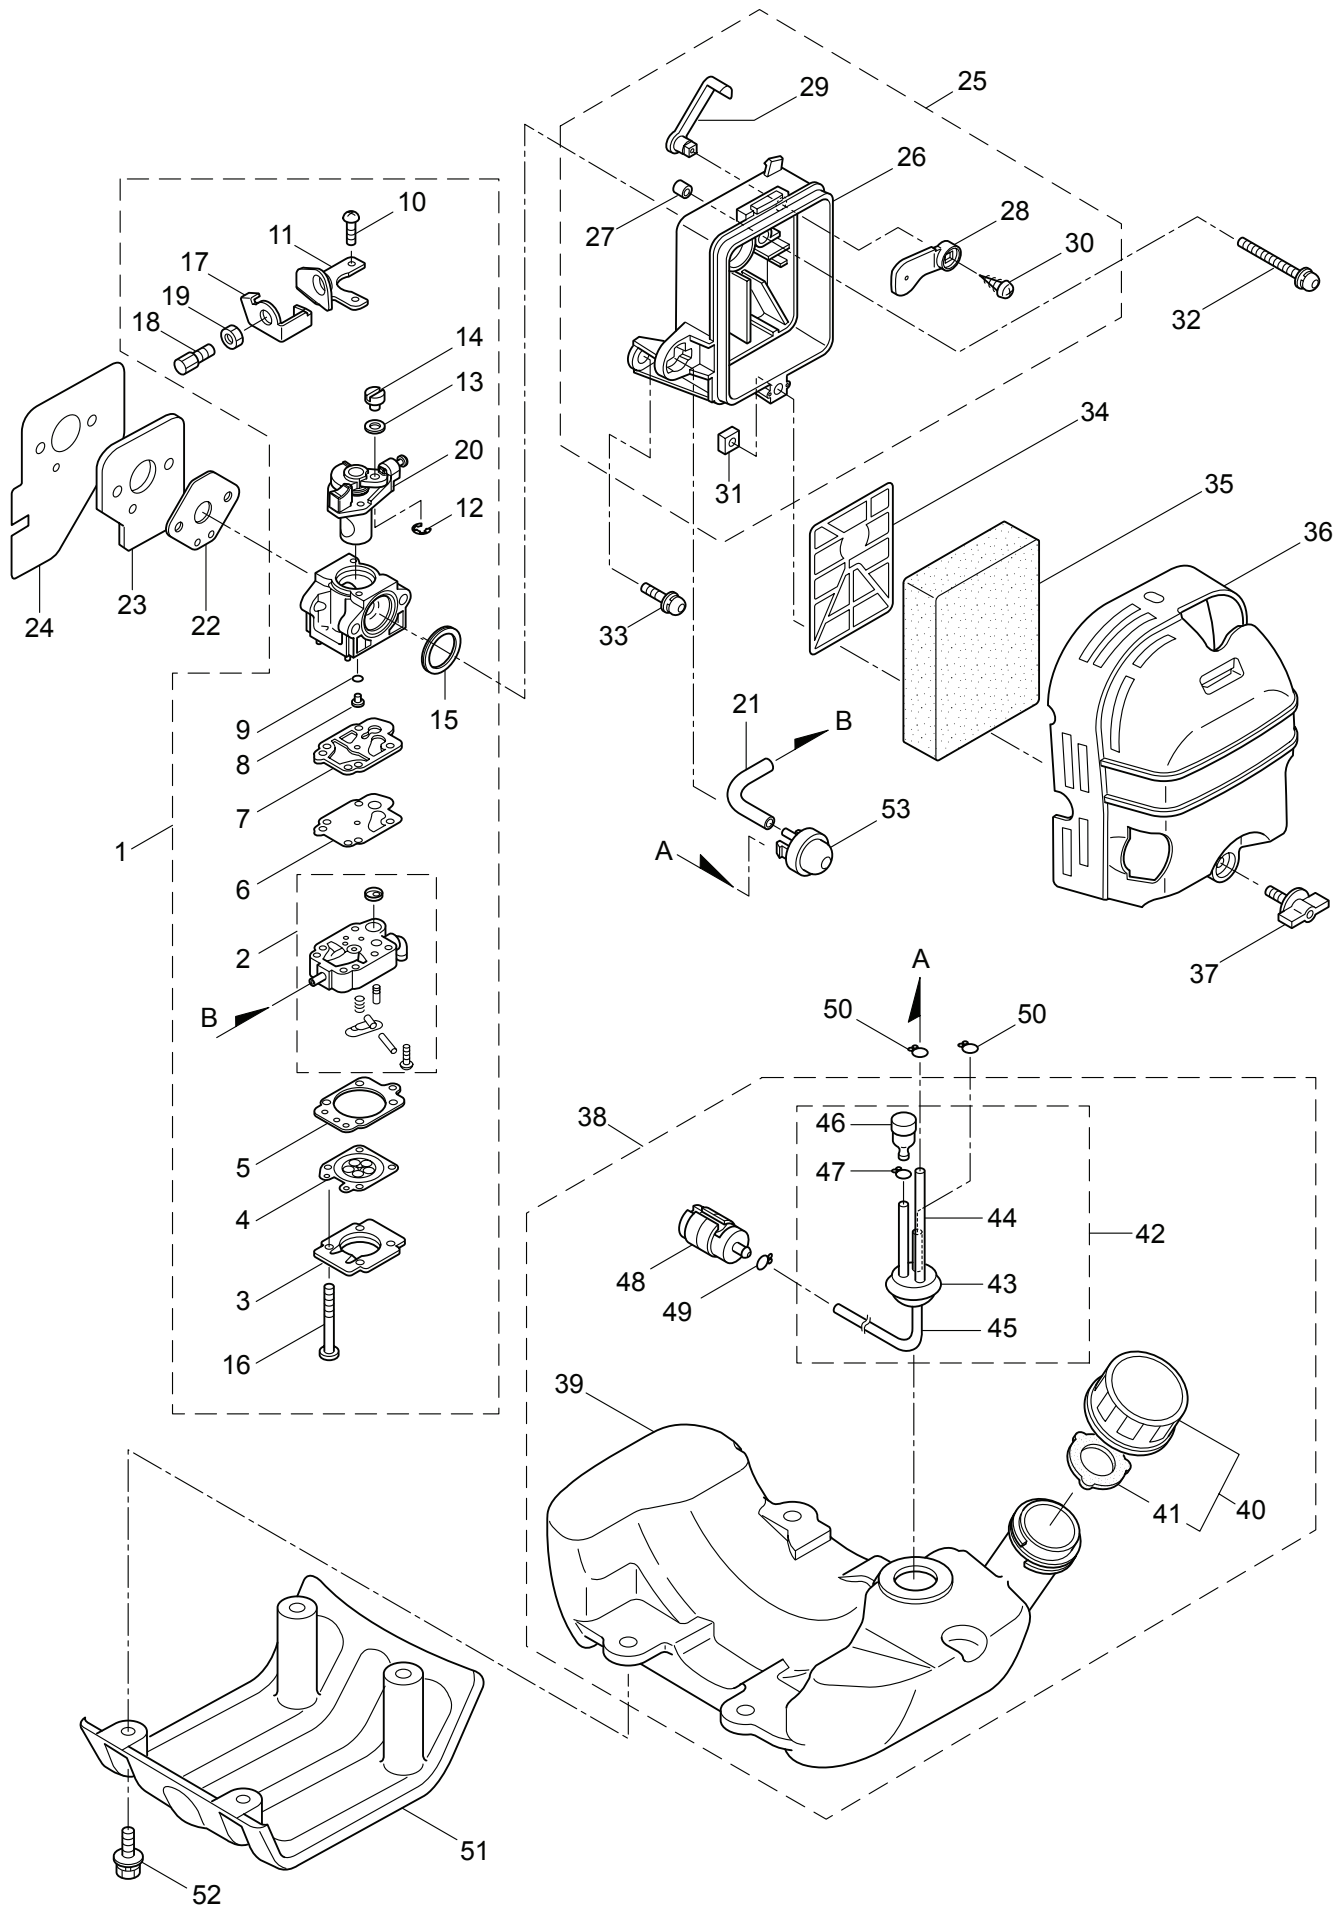

4. B50R
CARBURETOR, FUEL TANK

Ref. No.	Part No.	Part Name	Q'ty	Remarks
4-1	288256	Carburetor Ass'y	1	Incl.2-20 New gasket required
4-2	283124	Pump Body	1	
4-3	263726	Cover Plate	1	
4-4	283905	Diaphragm, Meterring	1	
4-5	263727	Gasket	1	
4-6	262994	Diaphragm,Fuel Pump	1	
4-7	282576	Gasket	1	
4-8	283125	Main Jet	1	
4-9	261871	O-Ring	1	
4-10	261875	Screw	2	
4-11	264677	Bracket	1	
4-12	261876	E-Ring	1	
4-13	264678	Washer	1	
4-14	261658	Swivel	1	
4-15	261657	Packing	1	
4-16	263737	Screw	4	
4-17	283935	Plate	1	
4-18	265409	Adapter	1	
4-19	283936	Nut	1	M6
4-20	287728	Throttle Valve	1	
4-21	282512	Fuel Pipe	1	
4-22	282301	Gasket	1	
4-23	283086	Divider	1	
4-24	283087	Gasket	1	
4-25	282302	Case Ass'y	1	Incl.26-31
4-26	282303	Case Body	1	
4-27	282484	Sleeve	3	
4-28	282304	Valve	1	
4-29	282305	Lever	1	
4-30	269032	Screw	1	
4-31	269423	Nut	1	
4-32	262720	Cap Screw	2	M5x55
4-33	264807	Cap Screw	1	M5x16
4-34	282481	Plate	1	
4-35	282306	Element	1	
4-36	282307	Cleaner Cover	1	
4-37	281438	Knob	1	
4-38	283487	Fuel Tank Ass'y	1	Incl.39-49
4-39	282310	Fuel Tank	1	
4-40	281565	Fuel Tank Cap Ass'y	1	Incl.41
4-41	269377	Gasket	1	
4-42	282312	Fuel Pipe Ass'y	1	Incl.43-47
4-43	268065	Grommet	1	
4-44	282511	Return Pipe	1	
4-45	262649	Fuel Pipe	1