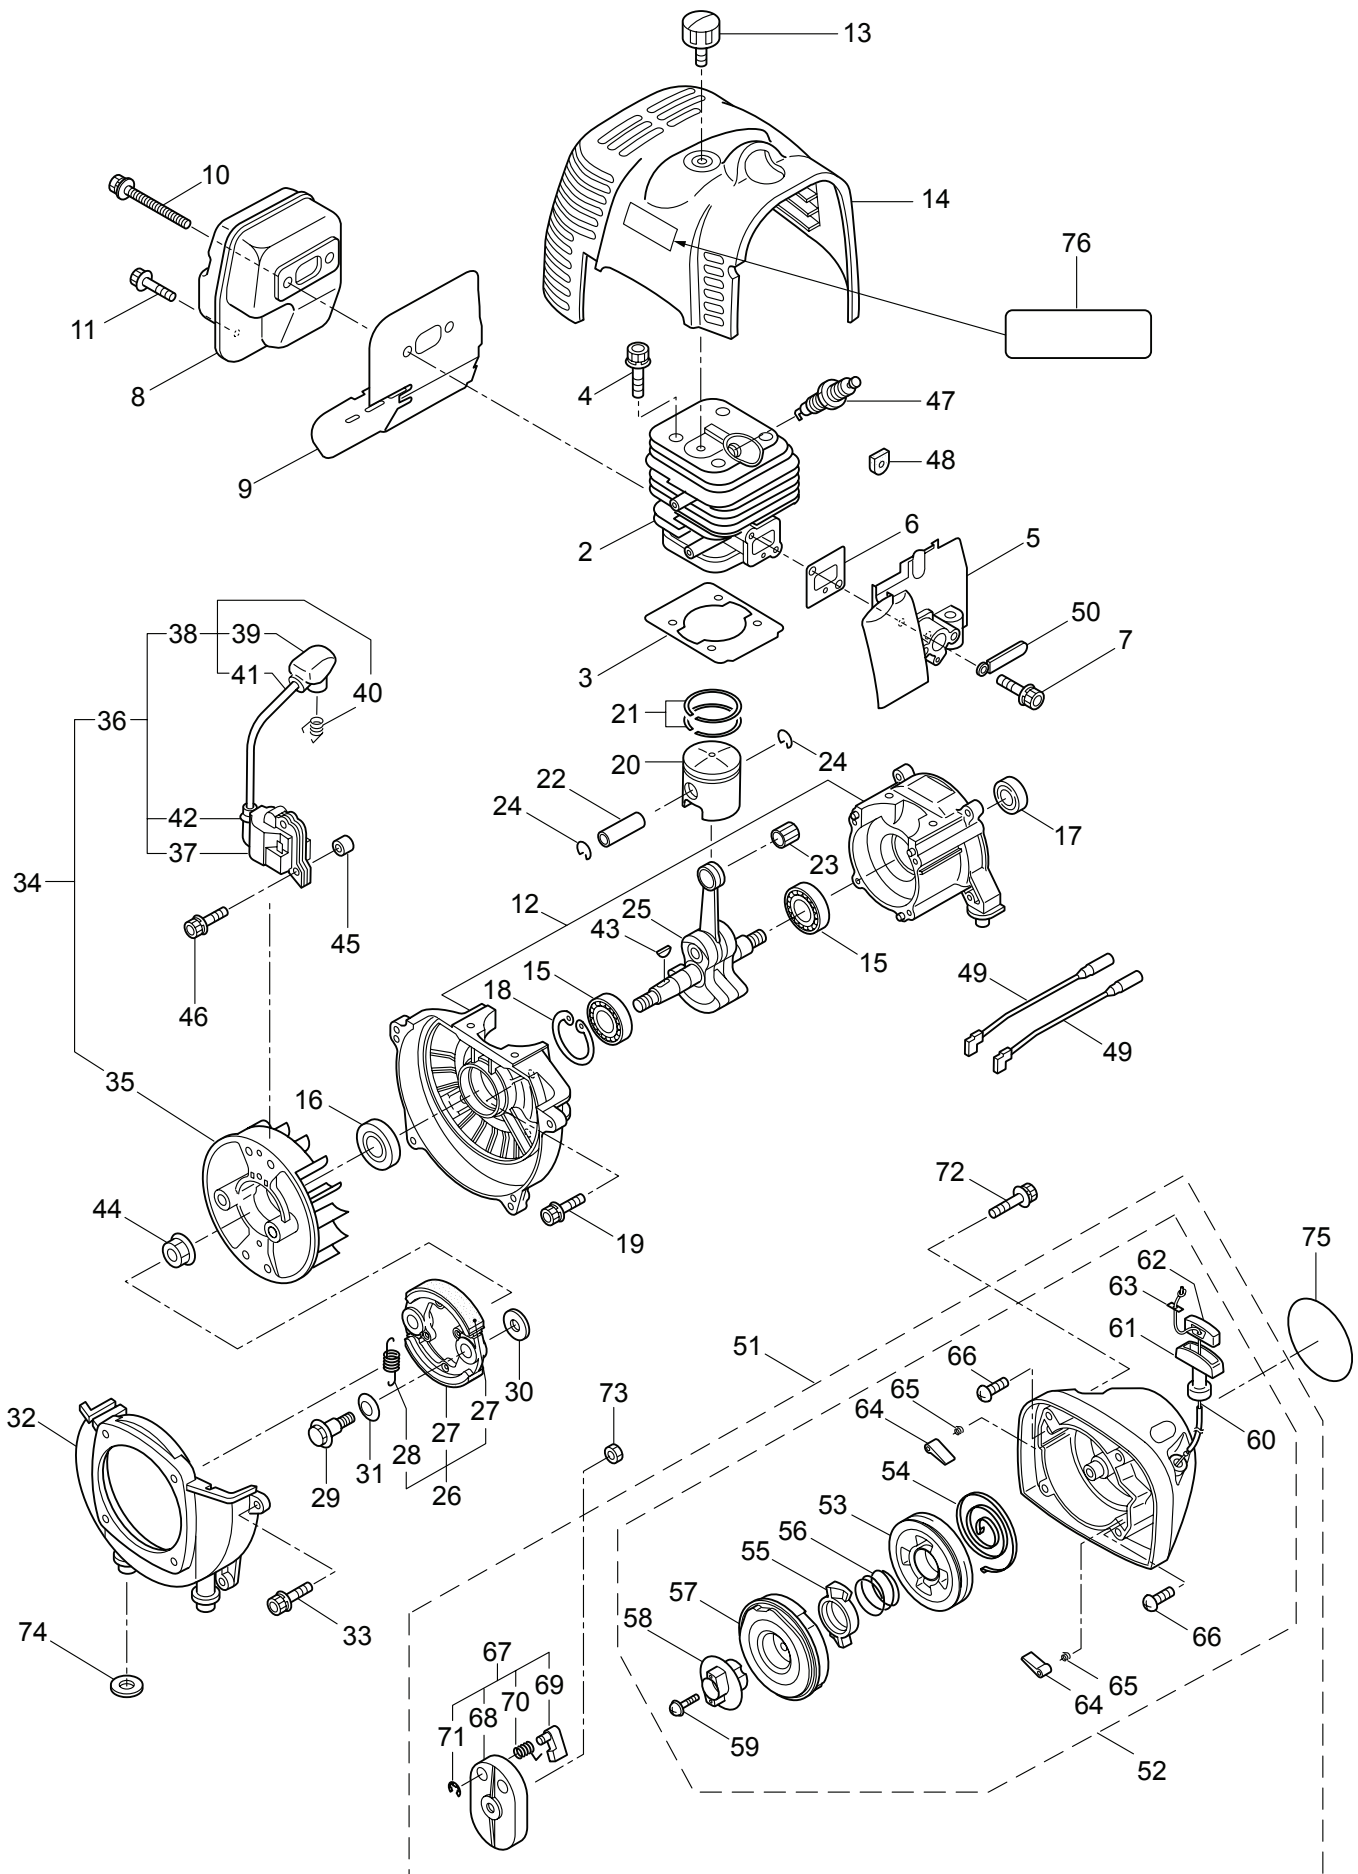

3. B50R ENGINE

Ref. No.	Part No.	Part Name	Q'ty	Remarks
3-1	858919	Engine	1	NE500TH/06
3-2	283076	Cylinder	1	New gasket required
3-3	282259	Gasket	1	
3-4	261612	Cap Screw	4	M5x30
3-5	282261	Insulator	1	New gasket required
3-6	282262	Gasket	1	
3-7	267290	Cap Screw	2	M5x20
3-8	282264	Muffler Comp.	1	
3-9	282271	Gasket	1	
3-10	266713	Cap Screw	2	M5x60
3-11	283315	Screw	1	M5x12W-12
3-12	282277	Crankcase	1	
3-13	262556	Knob	1	
3-14	282274	Top Cover	1	
3-15	262658	Bearing	2	#6202C3
3-16	262660	Oil Seal	1	TC15357
3-17	262565	Oil Seal	1	ISCD15257
3-18	012380	Snap Ring	1	#35
3-19	261612	Cap Screw	4	M5x30
3-20	283078	Piston	1	
3-21	282941	Piston Ring	2	(2)Required
3-22	262749	Piston Pin	1	
3-23	262659	Bearing, Needle	1	KTV111414EG01B2
3-24	262479	Clip, Piston Pin	2	
3-25	283038	Crankshaft/Conn.Rod Ass'y	1	
3-26	286905	Clutch Ass'y	1	Incl.27,28
3-27	286906	Clutch Shoe	2	(2)Required
3-28	286907	Spring, Clutch	1	
3-29	287092	Cap Screw	2	M8x1.25
3-30	262683	Washer	2	8x22x1.2
3-31	262682	Wave Washer	2	
3-32	282285	Fan Cover	1	
3-33	261250	Cap Screw	4	M5x20
3-34	282287	Magneto Ass'y	1	Incl.35-42
3-35	282288	Rotor/Fan	1	
3-36	282289	Ignition Coil Ass'y	1	Incl.37-42
3-37	267572	Coil	1	
3-38	282290	Spark Plug Wire Ass'y	1	Incl.39-41
3-39	282292	Plug Boot	1	
3-40	261075	Connector	1	
3-41	282291	Spark Plug Wire	1	
3-42	261072	Cap	1	
3-43	261076	Woodruff Key	1	3x10
3-44	262731	Nut, Rotor	1	M10
3-45	280381	Spacer	2