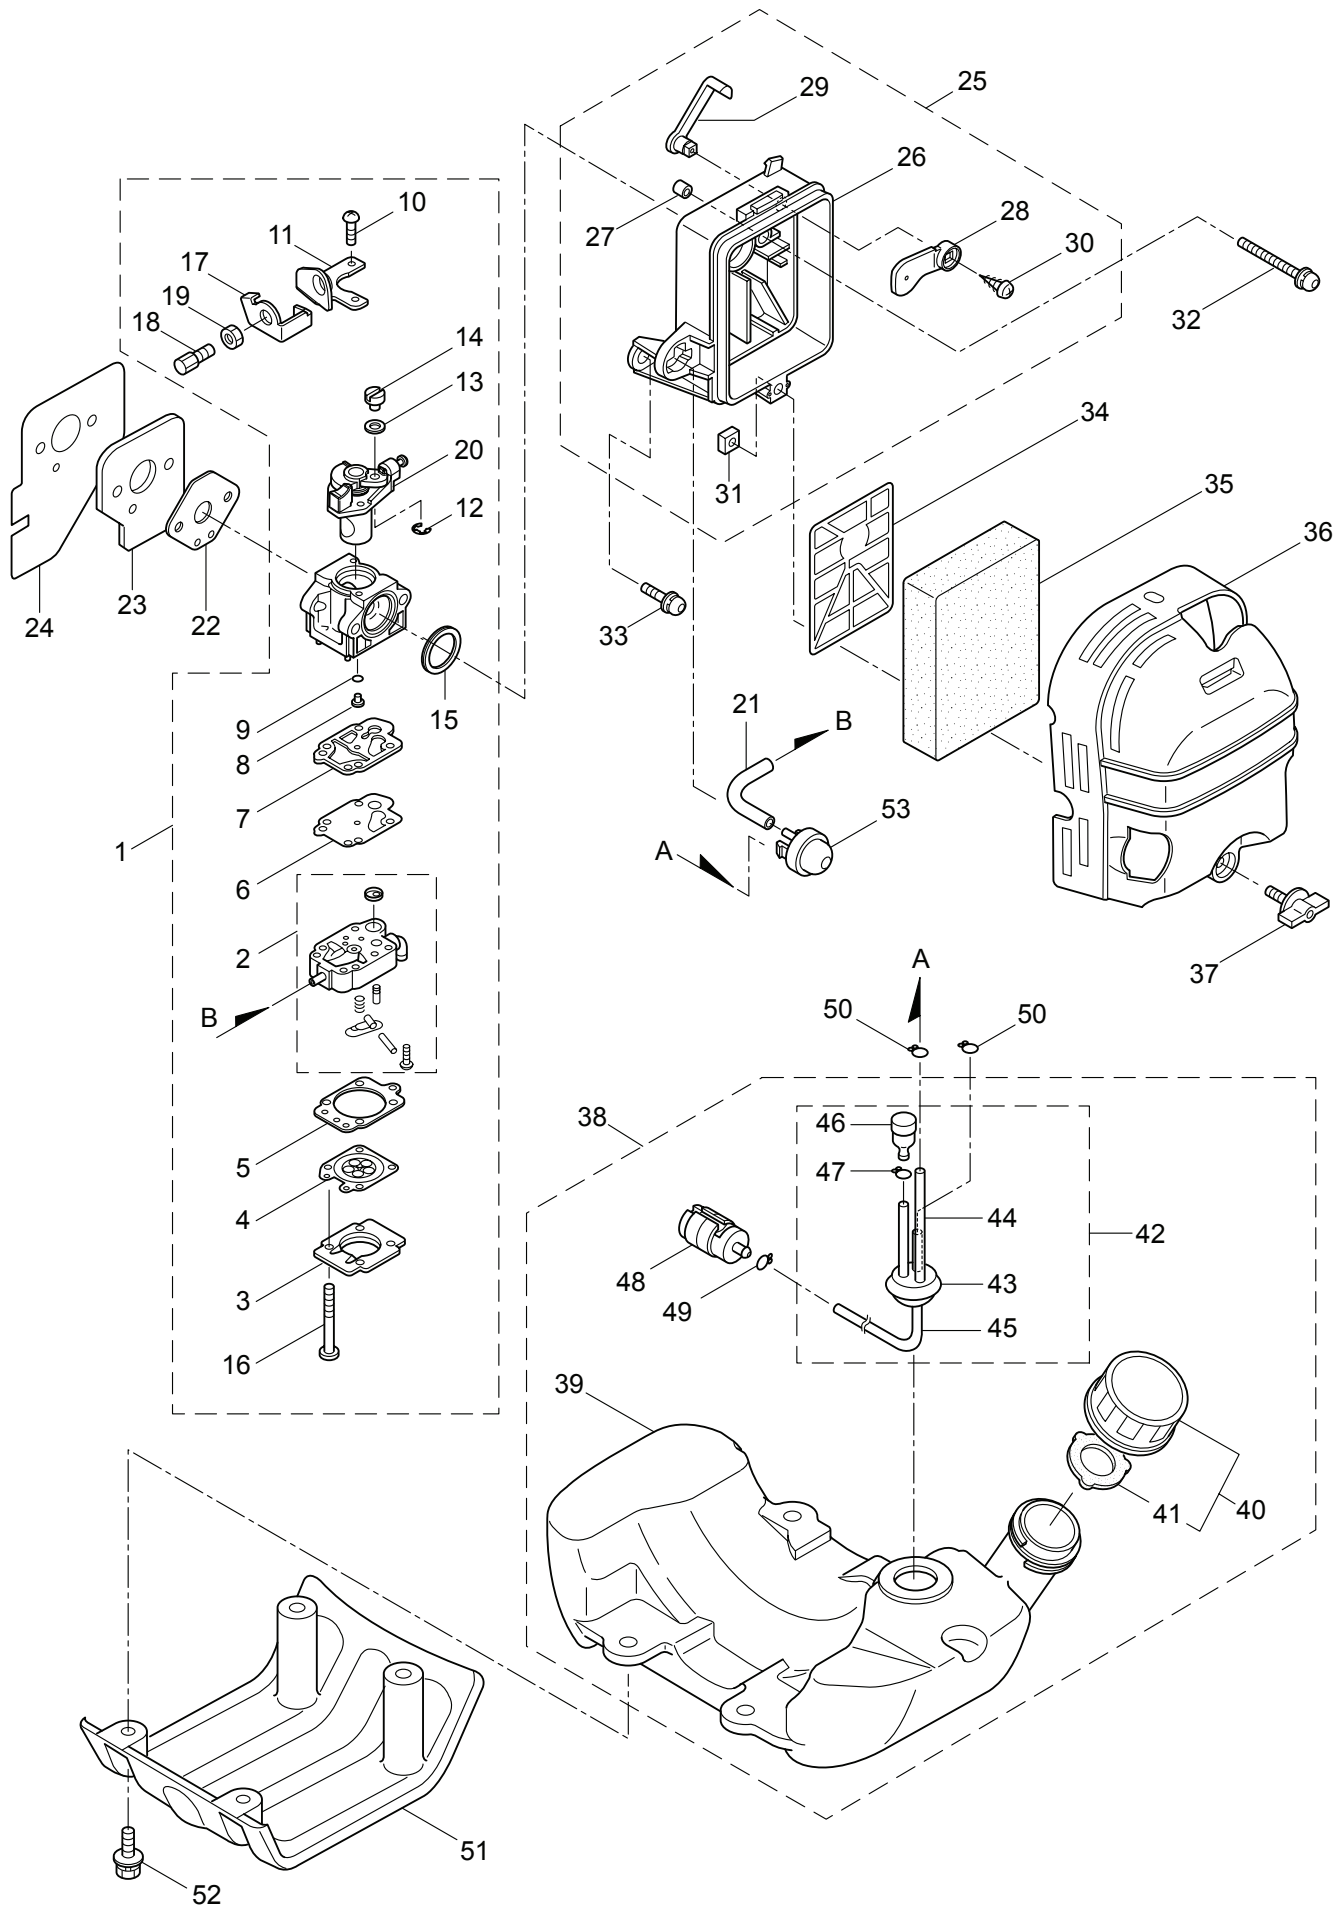

4. B50R
CARBURETOR, FUEL TANK

Ref. No.	Part No.	Part Name	Q'ty	Remarks
4-46	261590	Breather	1	
4-47	261117	Clip	1	
4-48	267328	Fuel Filter Ass'y	1	
4-49	261117	Clip	1	
4-50	261117	Clip	2	
4-51	285167	Stand	1	
4-52	281714	Cap Screw	4	M5x20
4-53	282299	Pump	1